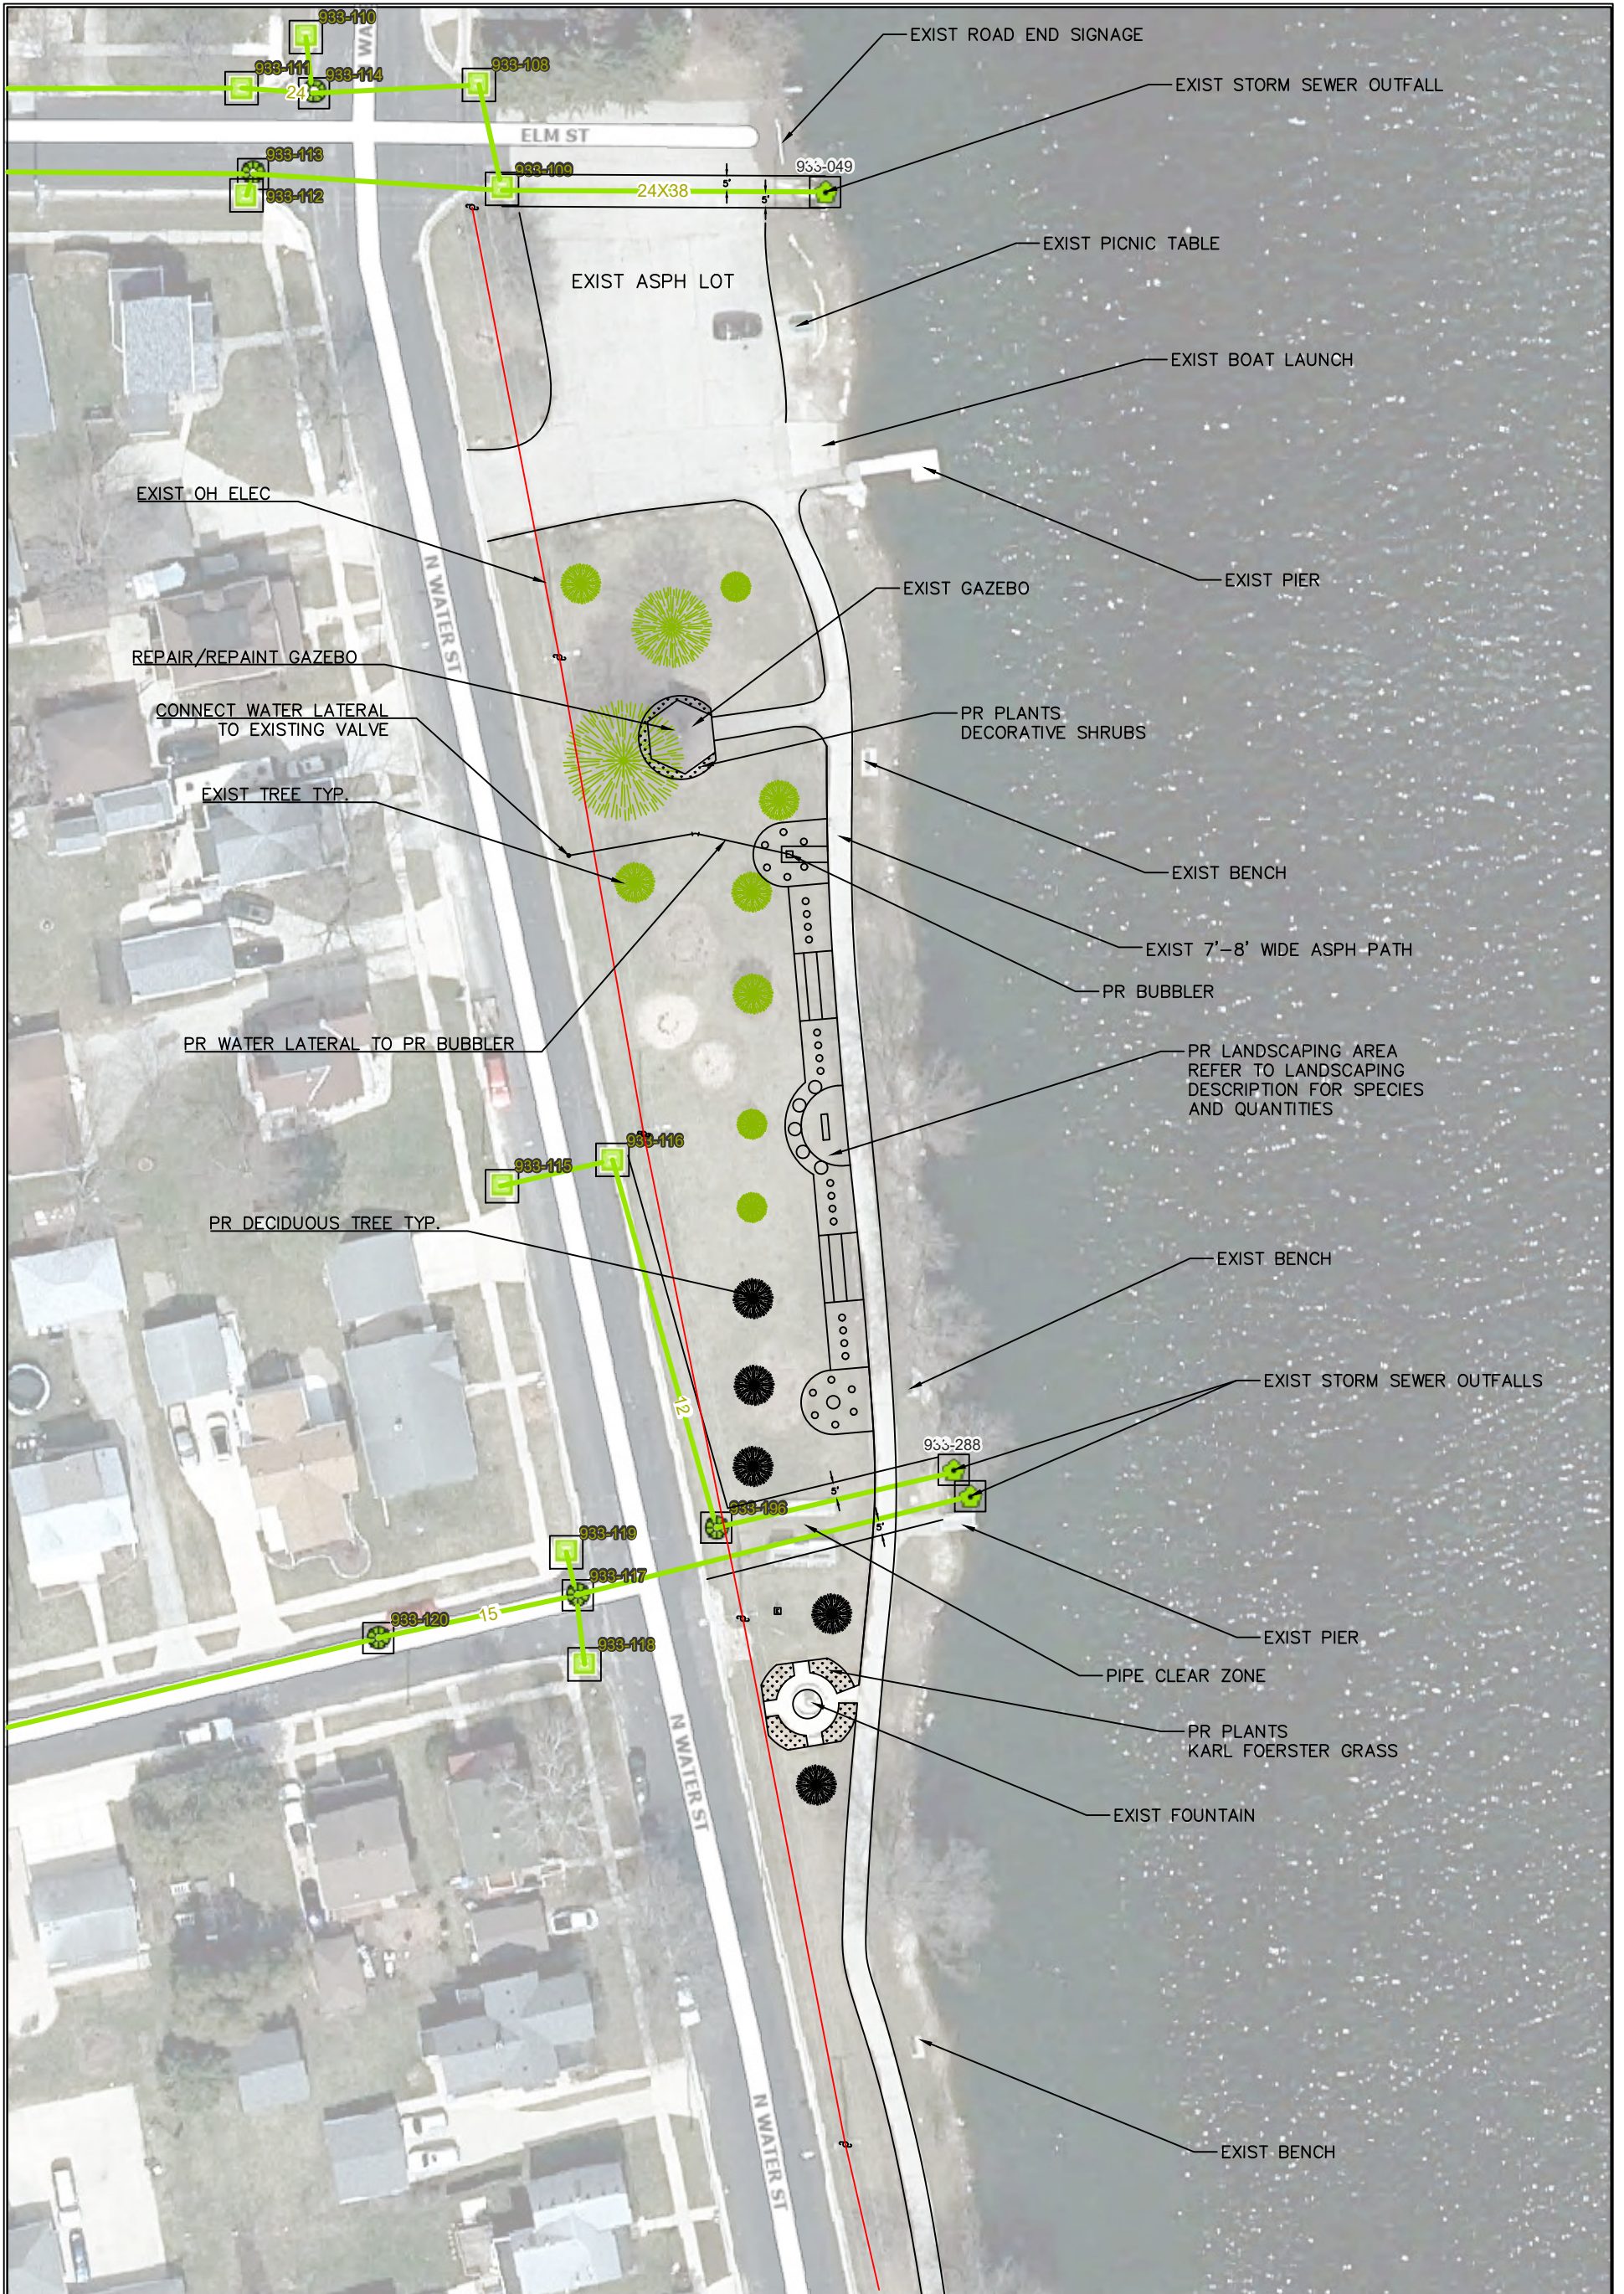

# Beautification of Fannie P. Lewis Park

1" = 50'

OVERALL SITE PLAN