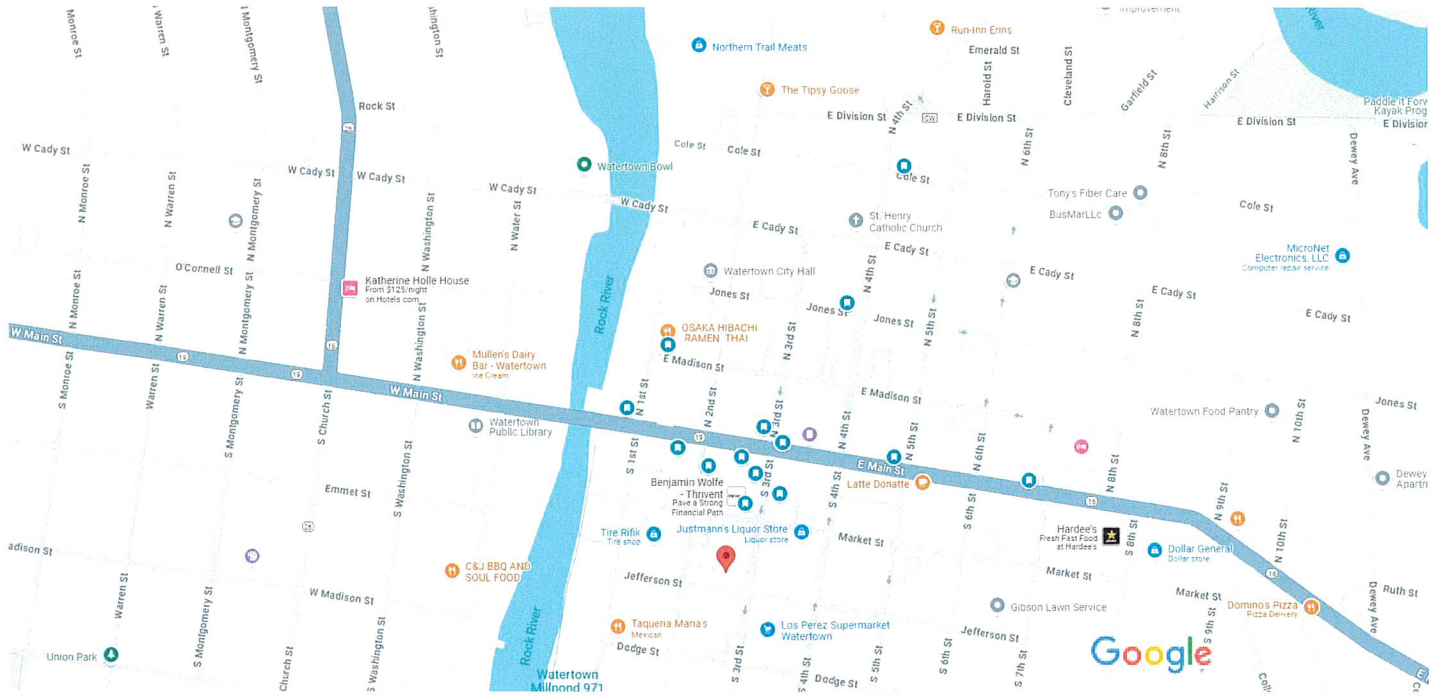

Whiskey and Wine Walk 2025

Map data ©2025 Google 200 ft

Edit list

Private

List name 26/40

Whiskey and Wine Walk 2025

List description 0/400

Places

ADD A PLACE

14 E Main St