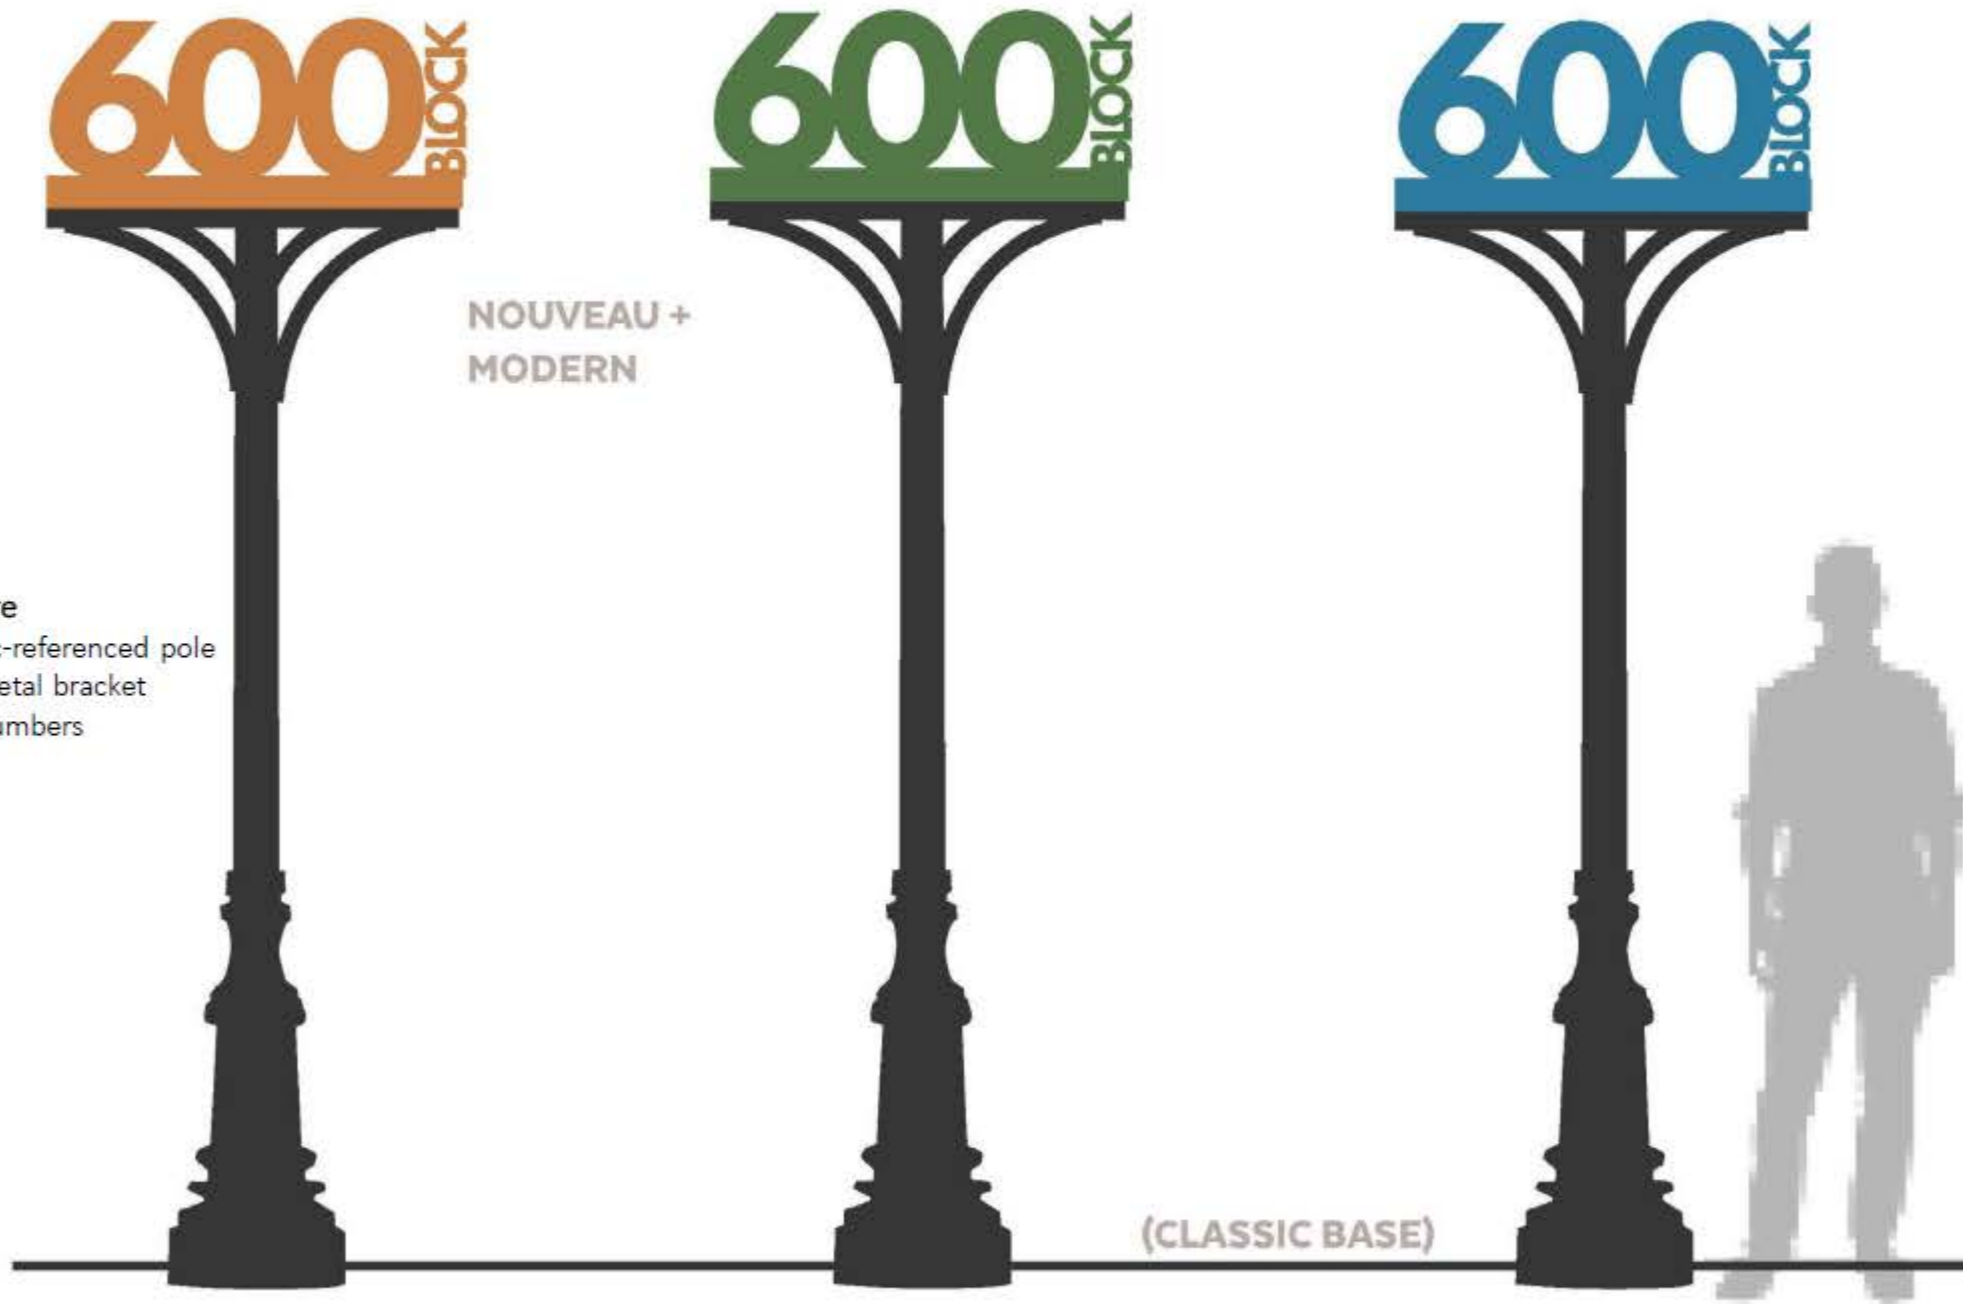

BLOCK NUMBERING SYSTEM

Block Identity Feature

- Black metal historic-referenced pole
- Decorative black metal bracket
- Branded colored numbers