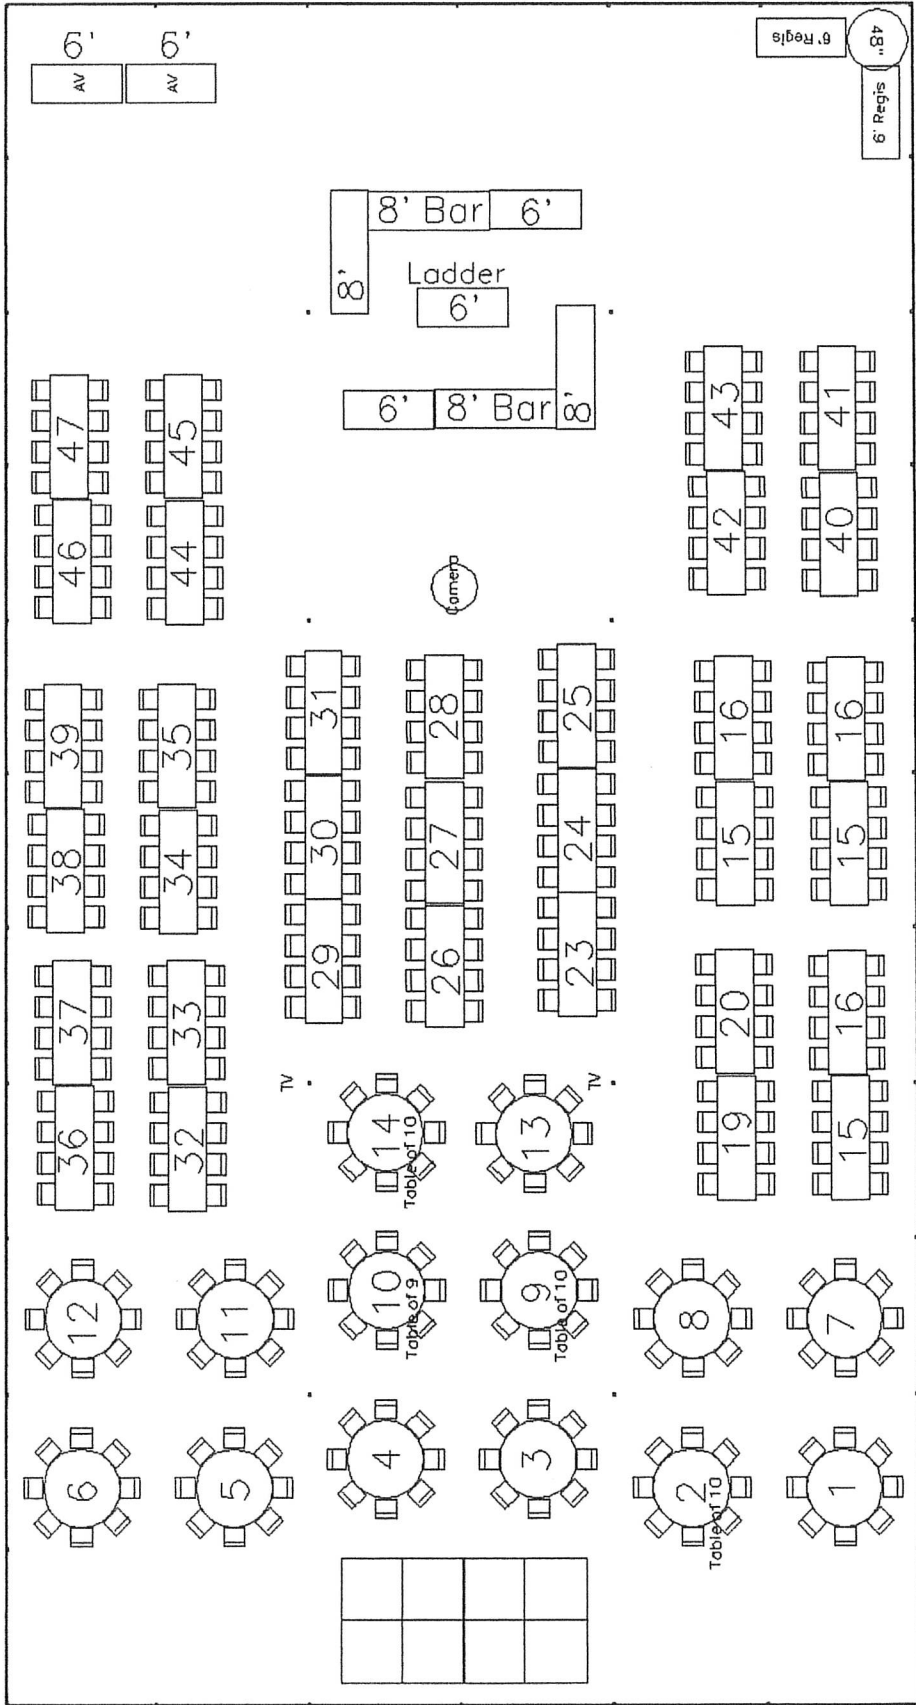

Madison Area Technical  
College - Watertown

*attendee / staff  
parking*

130'  
60'  
x millimeter  
sitting inside

outdoor tent  
(enclosed)  
walkway (no stalls)

Home Tour Sites

full use of MATC parking  
lot authorized for attendees & staff