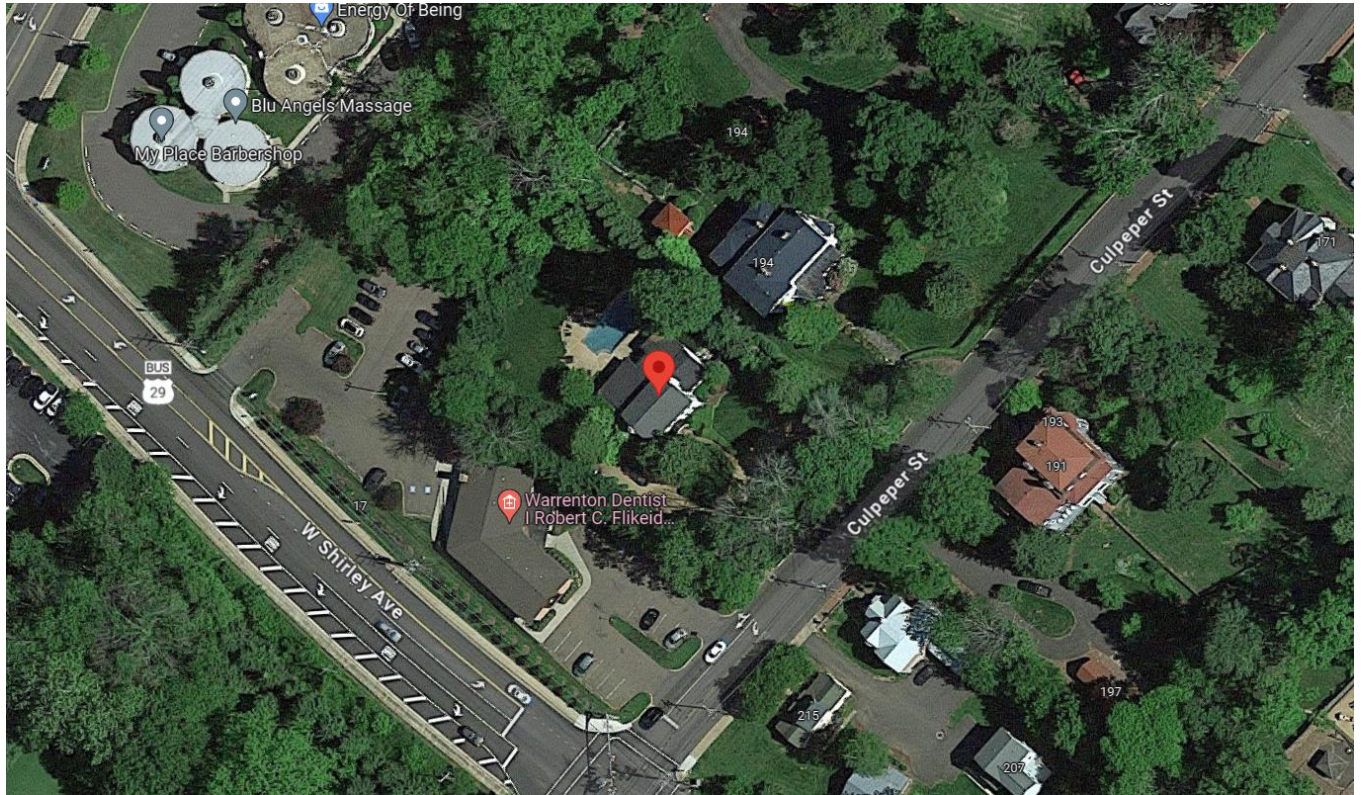

Site Map:

Street View:

Fencing:

Revised Plans:

GARAGE & MASTER WING ADDITION for
Mr. & Mrs. Joe & Nancy Irvine
209 Culpeper St.
Warrenton, VA 20116
12/26/2023