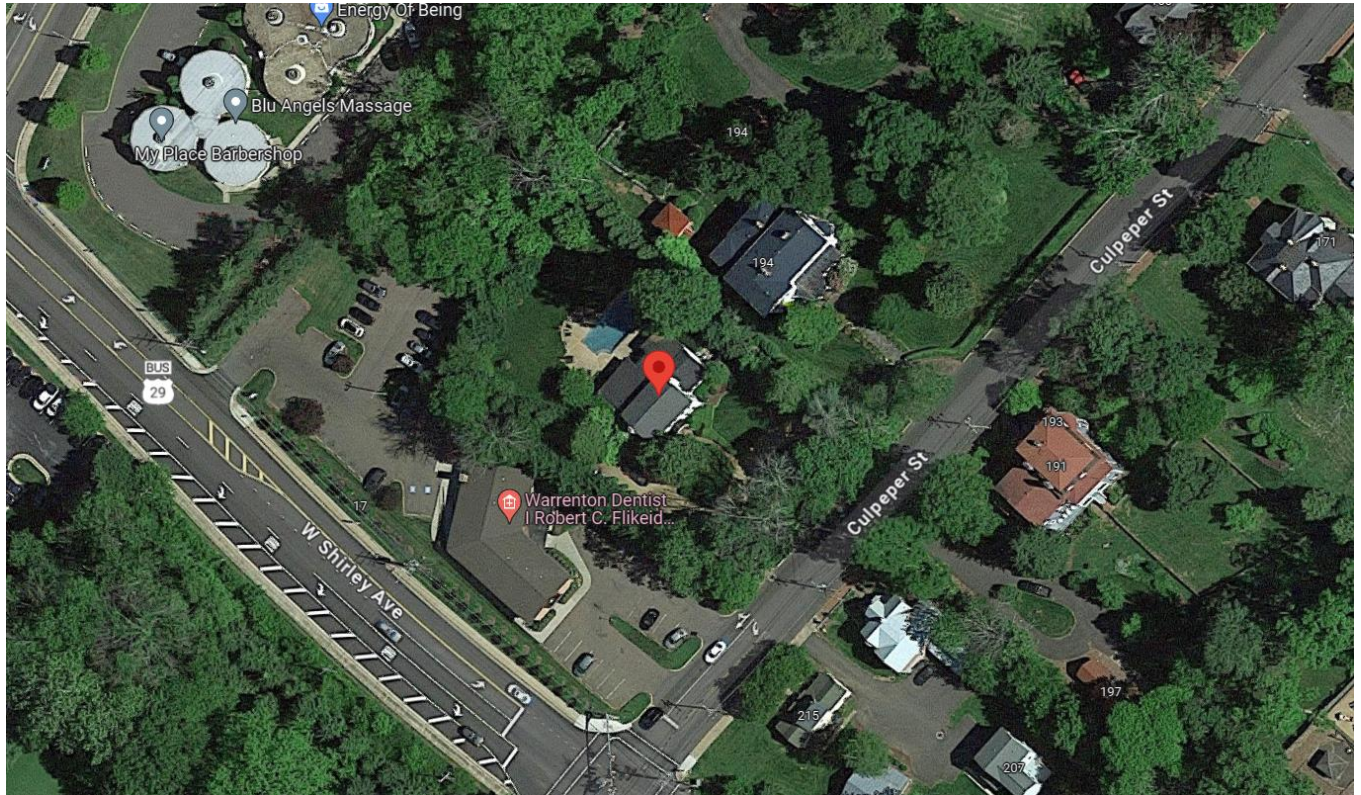

Site Map:

Street View:

Fencing:

Revised Plans:

GARAGE & MASTER WING ADDITION for
Mr. & Mrs. Lee & Stacy Ivers
206 Culpeper St.
Warrenton, VA 20186
12/26/2023

FULL PLAT SCALE: 1/16" = 1'-0"