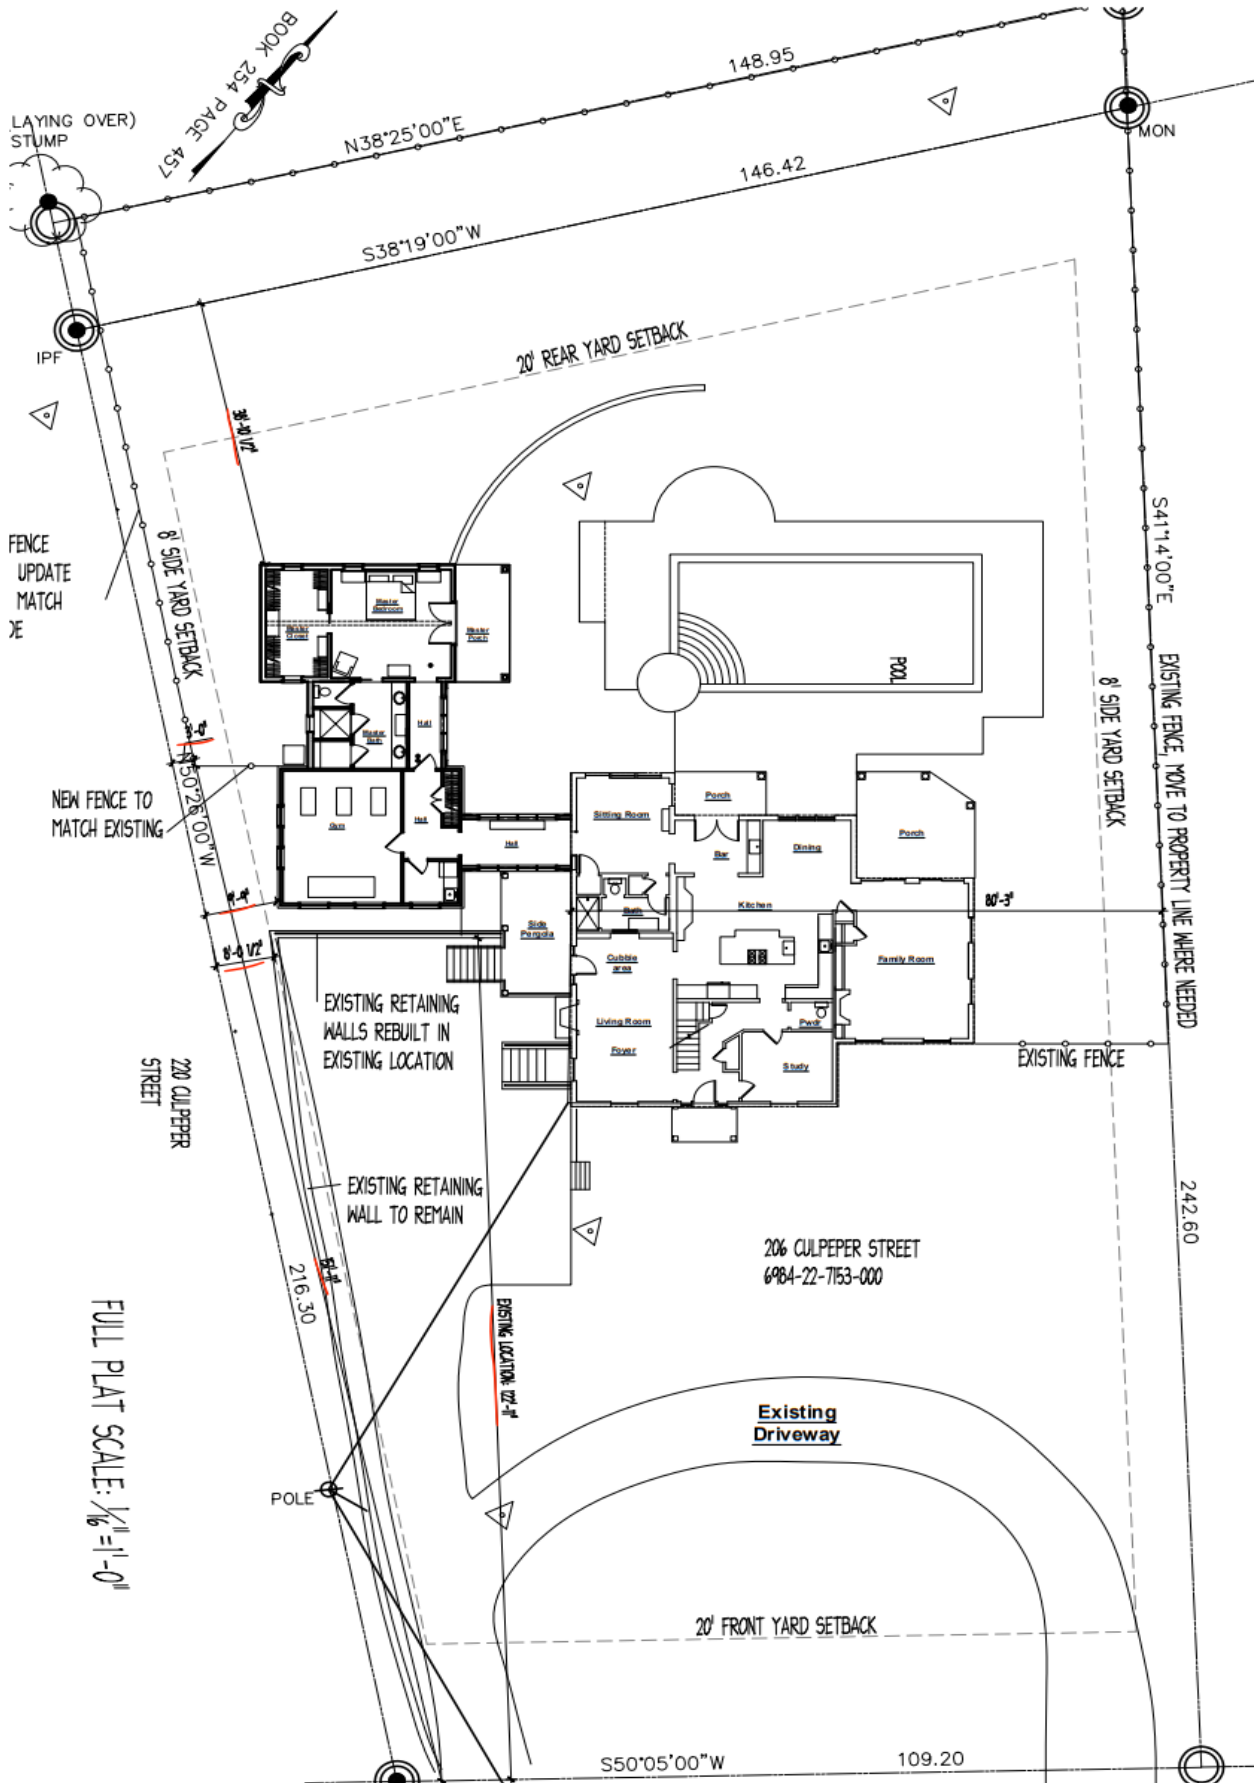

Site Map:

Street View:

Fencing:

Revised Plans:

GARAGE & MASTER WING ADDITION for
Mr. & Mrs. Lee & Stacy Ivers
206 Culpeper St.
Warrenton, VA 20186
12/26/2023

FULL PLAT SCALE: 1/16" = 1'-0"