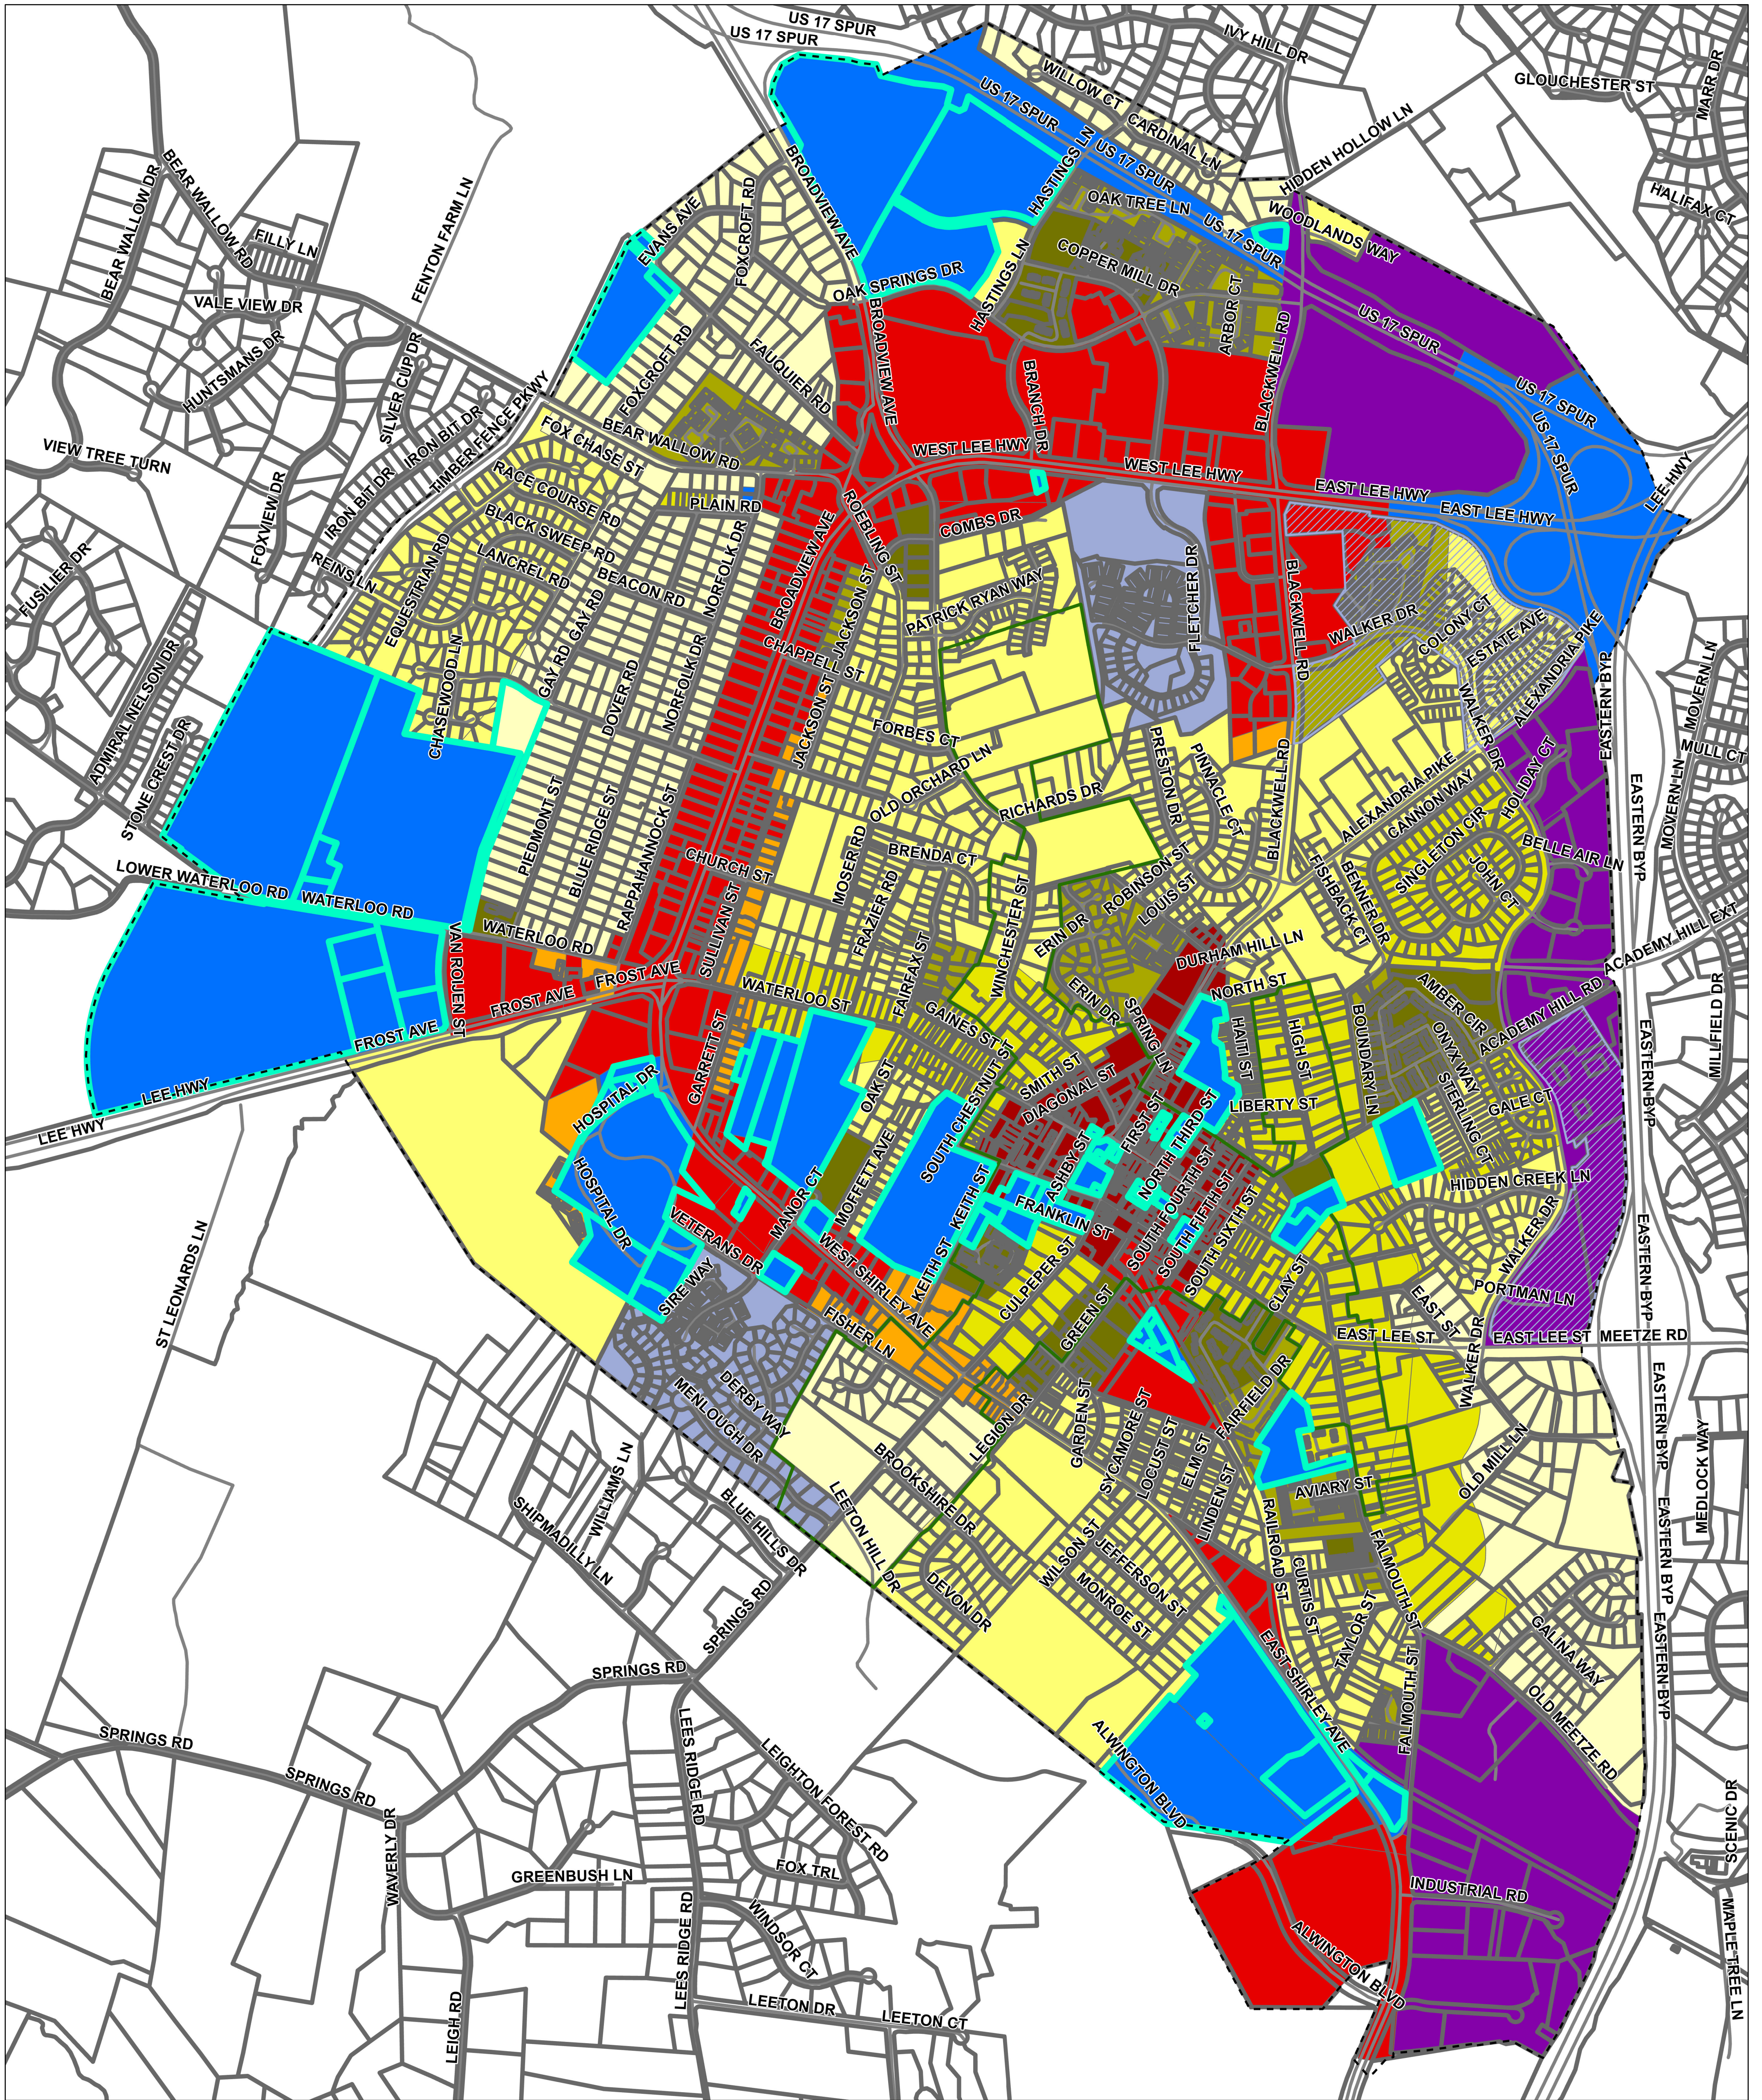

TOWN OF WARRENTON Zoning District PSP Parcels

Legend

- Town of Warrenton Boundary
- Roads
- ▭ Tax Parcel
- ▭ PSP Parcels
- ▭ Historic District Overlay
- ▭ IPUD Overlay

Zoning District

- ▭ R-15
- ▭ R-10
- ▭ R-6
- ▭ RT
- ▭ RMF

- ▭ RO
- ▭ PSP
- ▭ C
- ▭ CBD
- ▭ I
- ▭ PUD

October 3, 2023
Sources: Town of Warrenton & Fauquier County