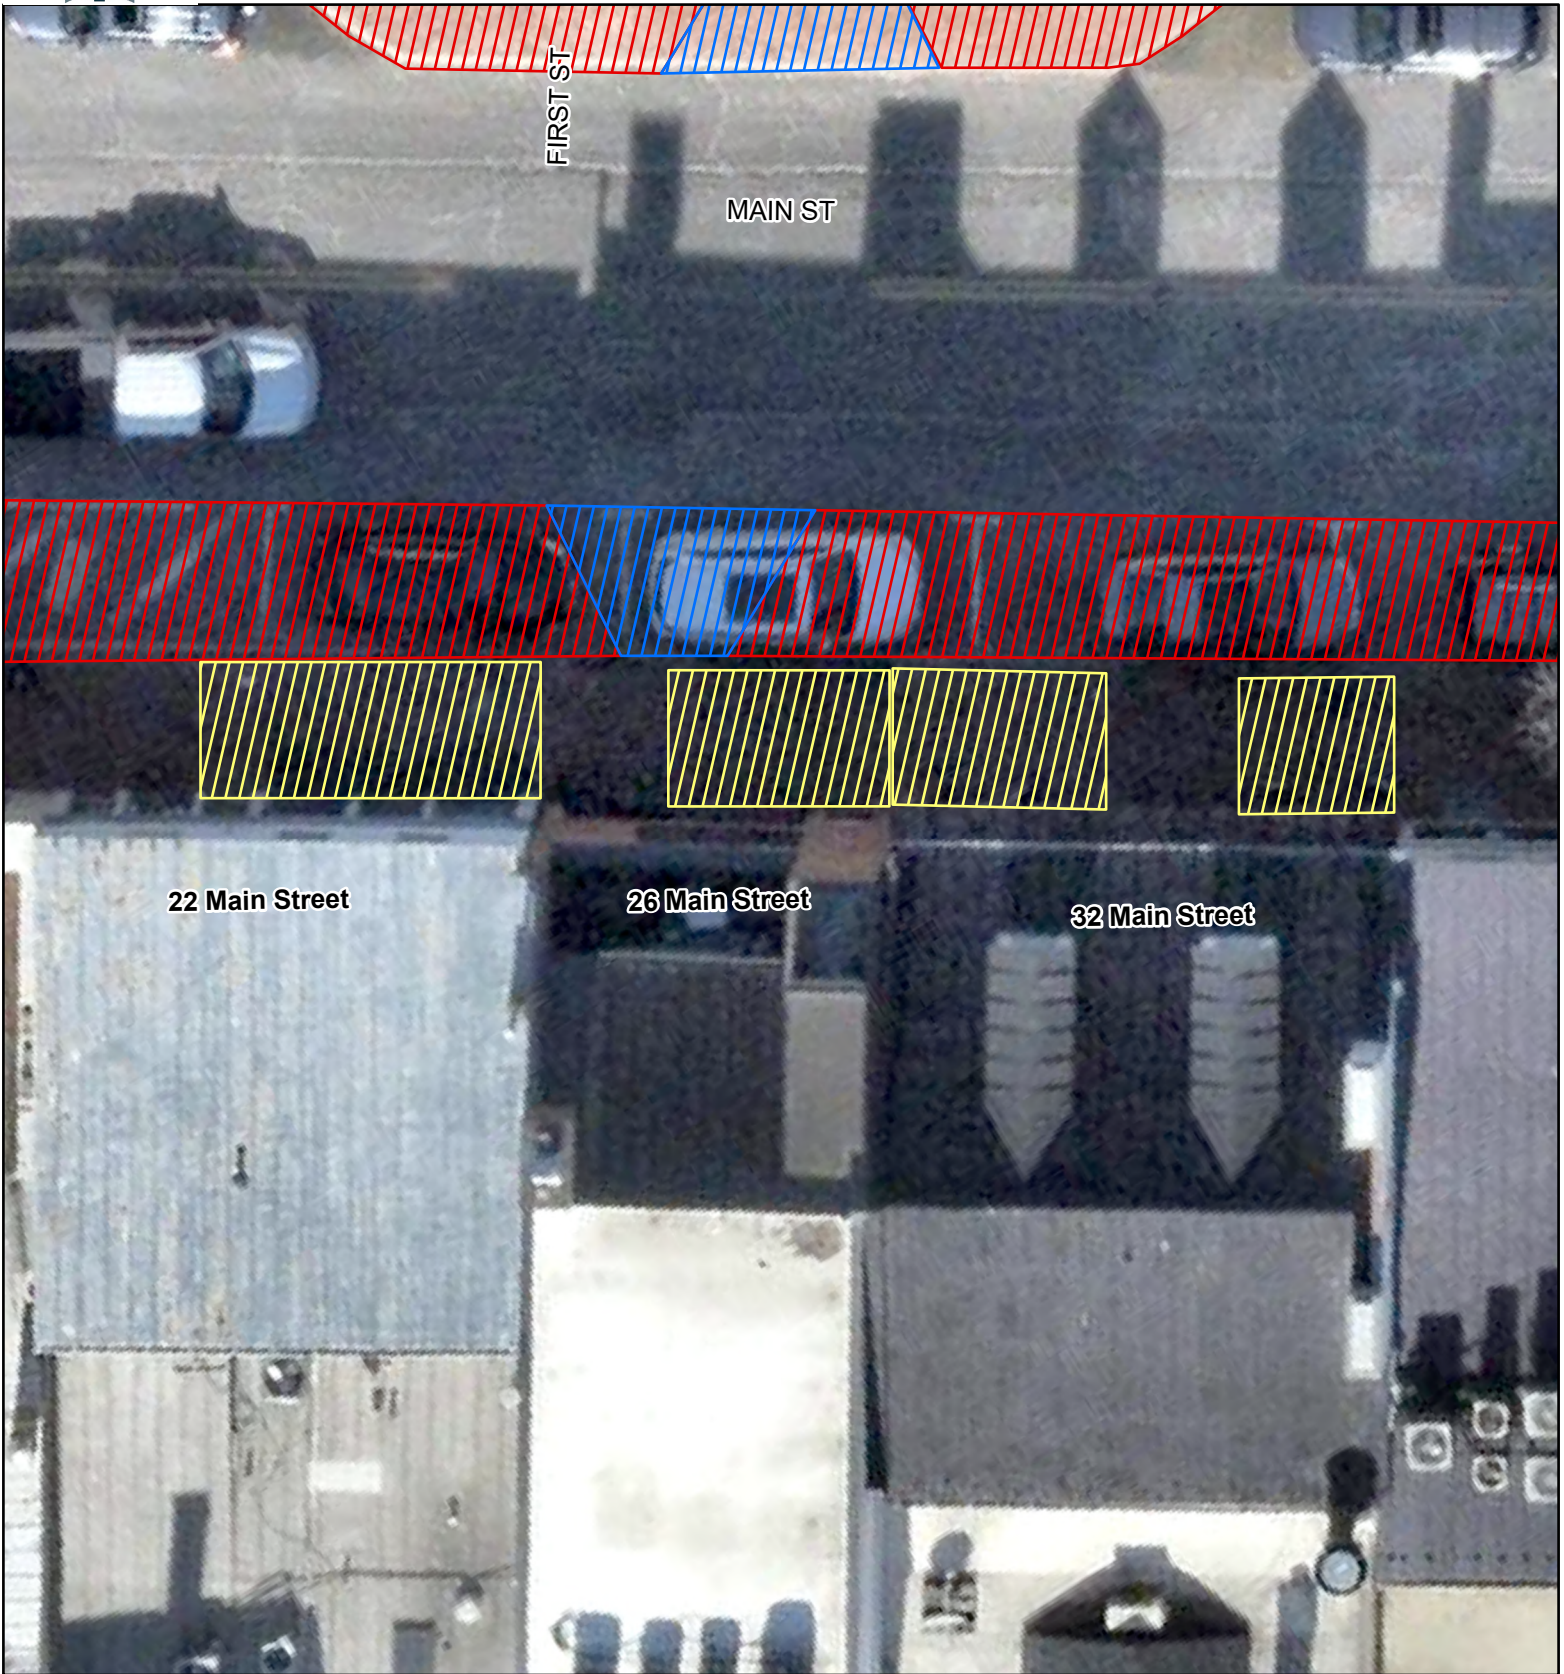

TOWN OF WARRENTON

22, 26, & 32 Main Street

Legend

- ADA Ramp
- Cafe Boundaries
- Pedestrian Walkway

April 13, 2026

Sources: Town of Warrenton, NearMap,
Kimley-Horn