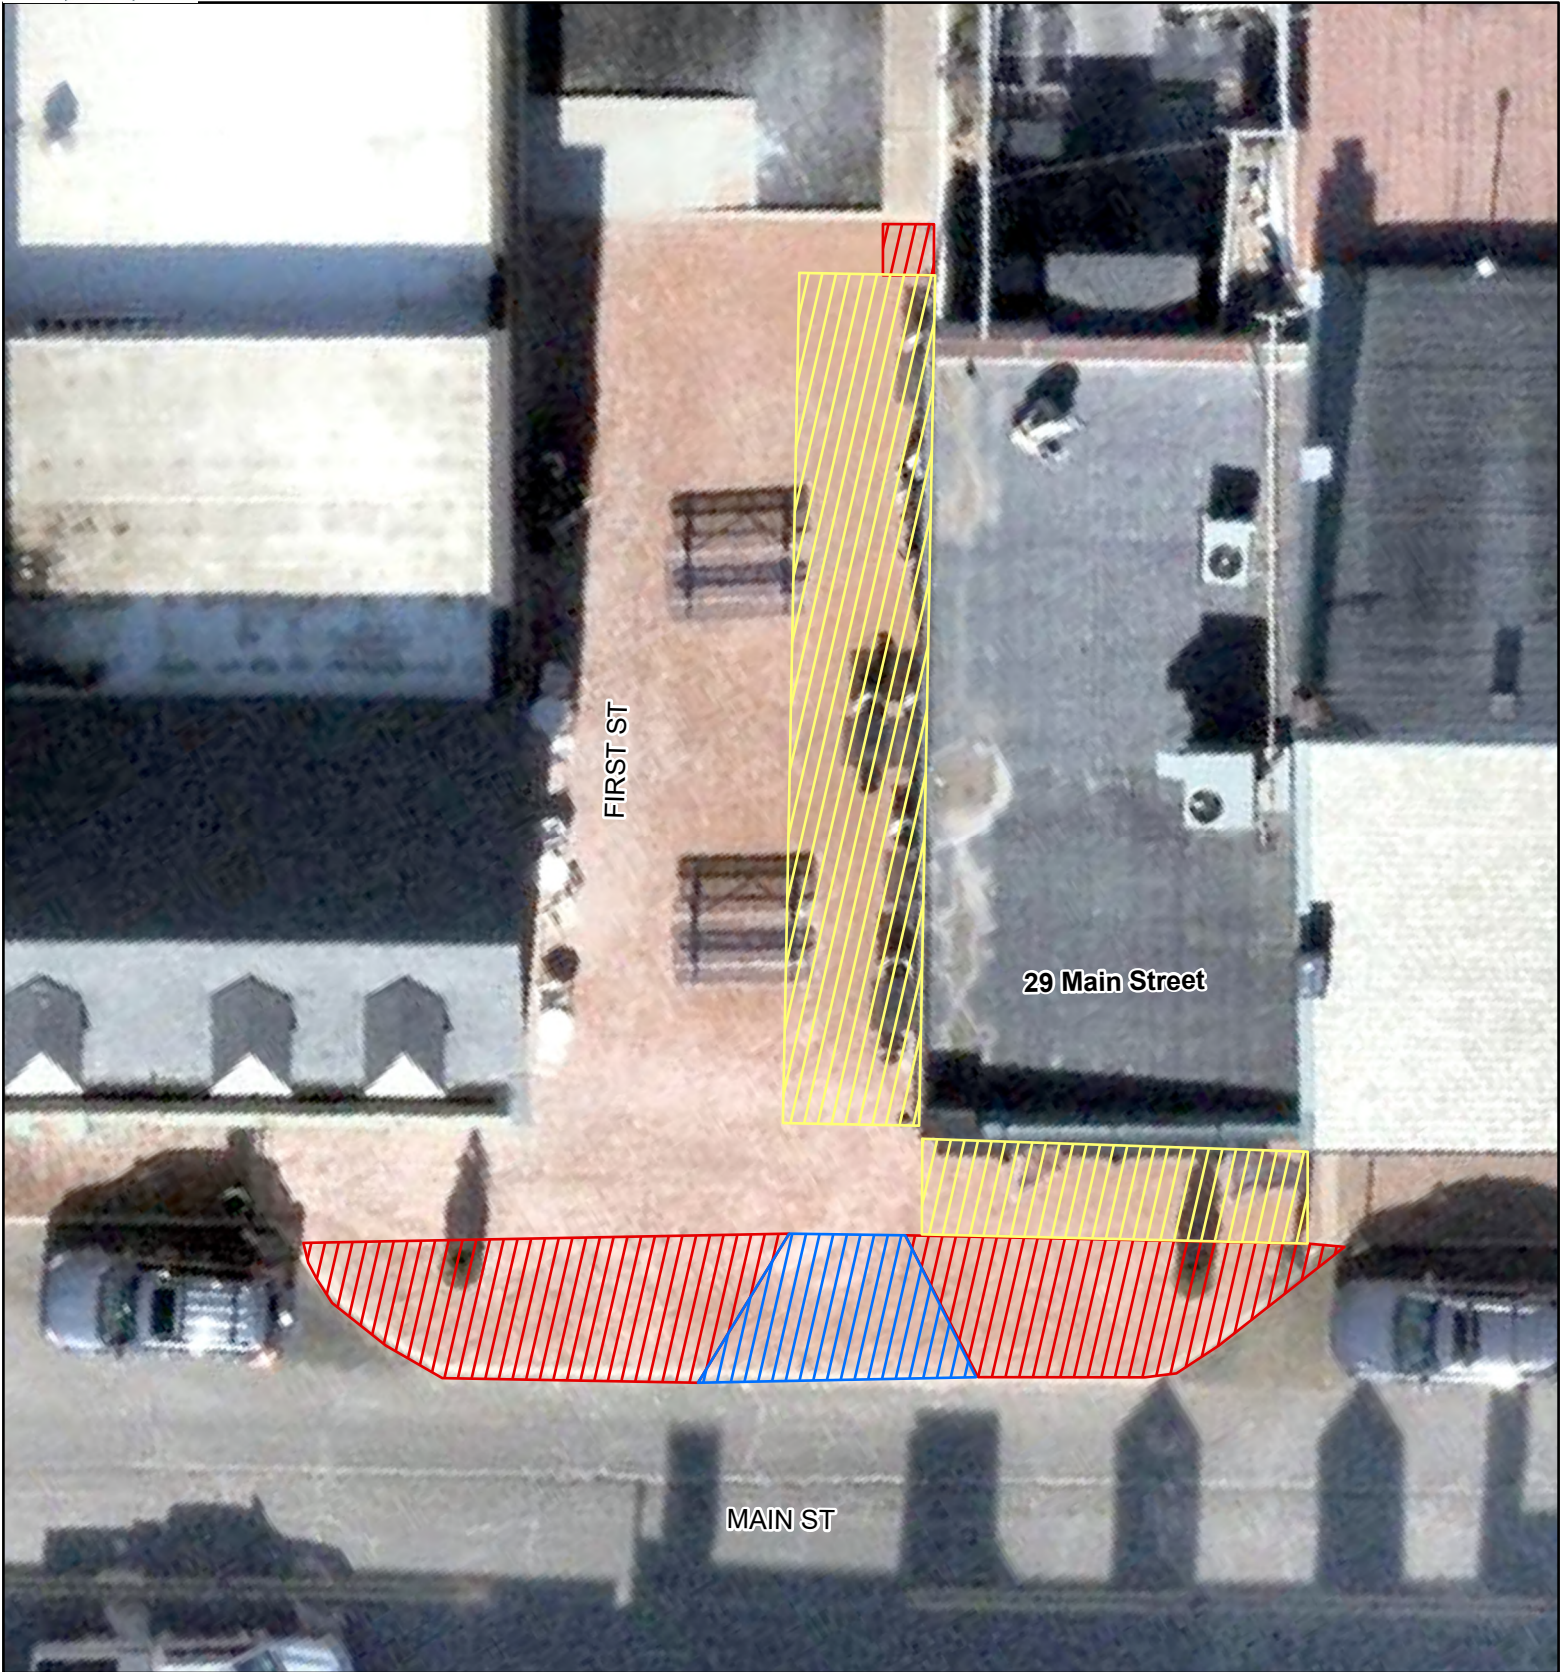

TOWN OF WARRENTON

29 Main Street

Legend

ADA Ramp

Cafe Boundaries

Pedestrian Walkway

April 13, 2026

Sources: Town of Warrenton, NearMap,
Kimley-Horn