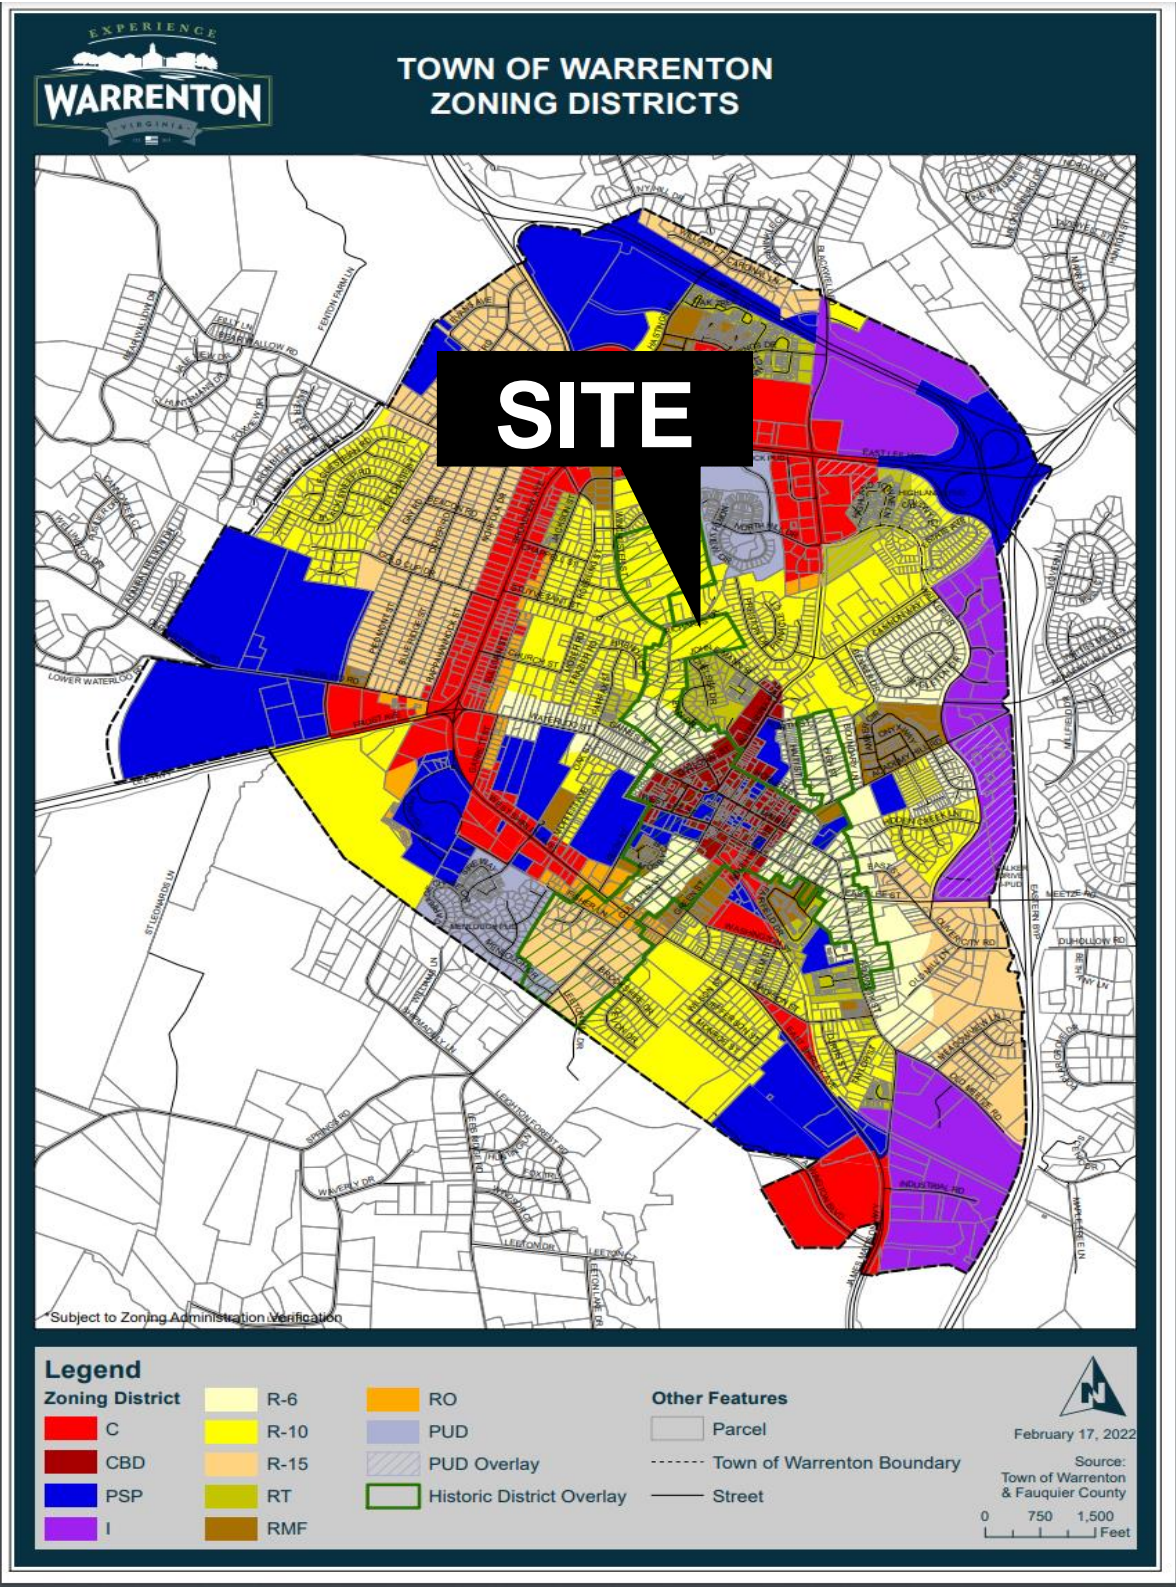

Attachment A - Map
VICINITY MAP

Attachment A - Map
AERIAL MAP

Attachment A - Map
EXISTING ZONING MAP

FUTURE LAND USE

Character Districts

- Greenway and Makers District
- Health and Wellness District
- New Town District
- Old Town District

Overlay Districts

- Broadview Commercial District
- Makers District

Future Land Use

- Greenway and Wellness Mixed Use
- Health and Wellness Mixed Use
- Old Town Mixed Use
- New Town Mixed Use
- Office
- Re-Planned Commercial
- Commercial
- Light Industrial
- Low Density Residential
- Medium Density Residential
- High Density Residential
- Live-Work Neighborhood
- Park
- Public/Semi-Public Non-Intensive
- Public/Semi-Public Intensive