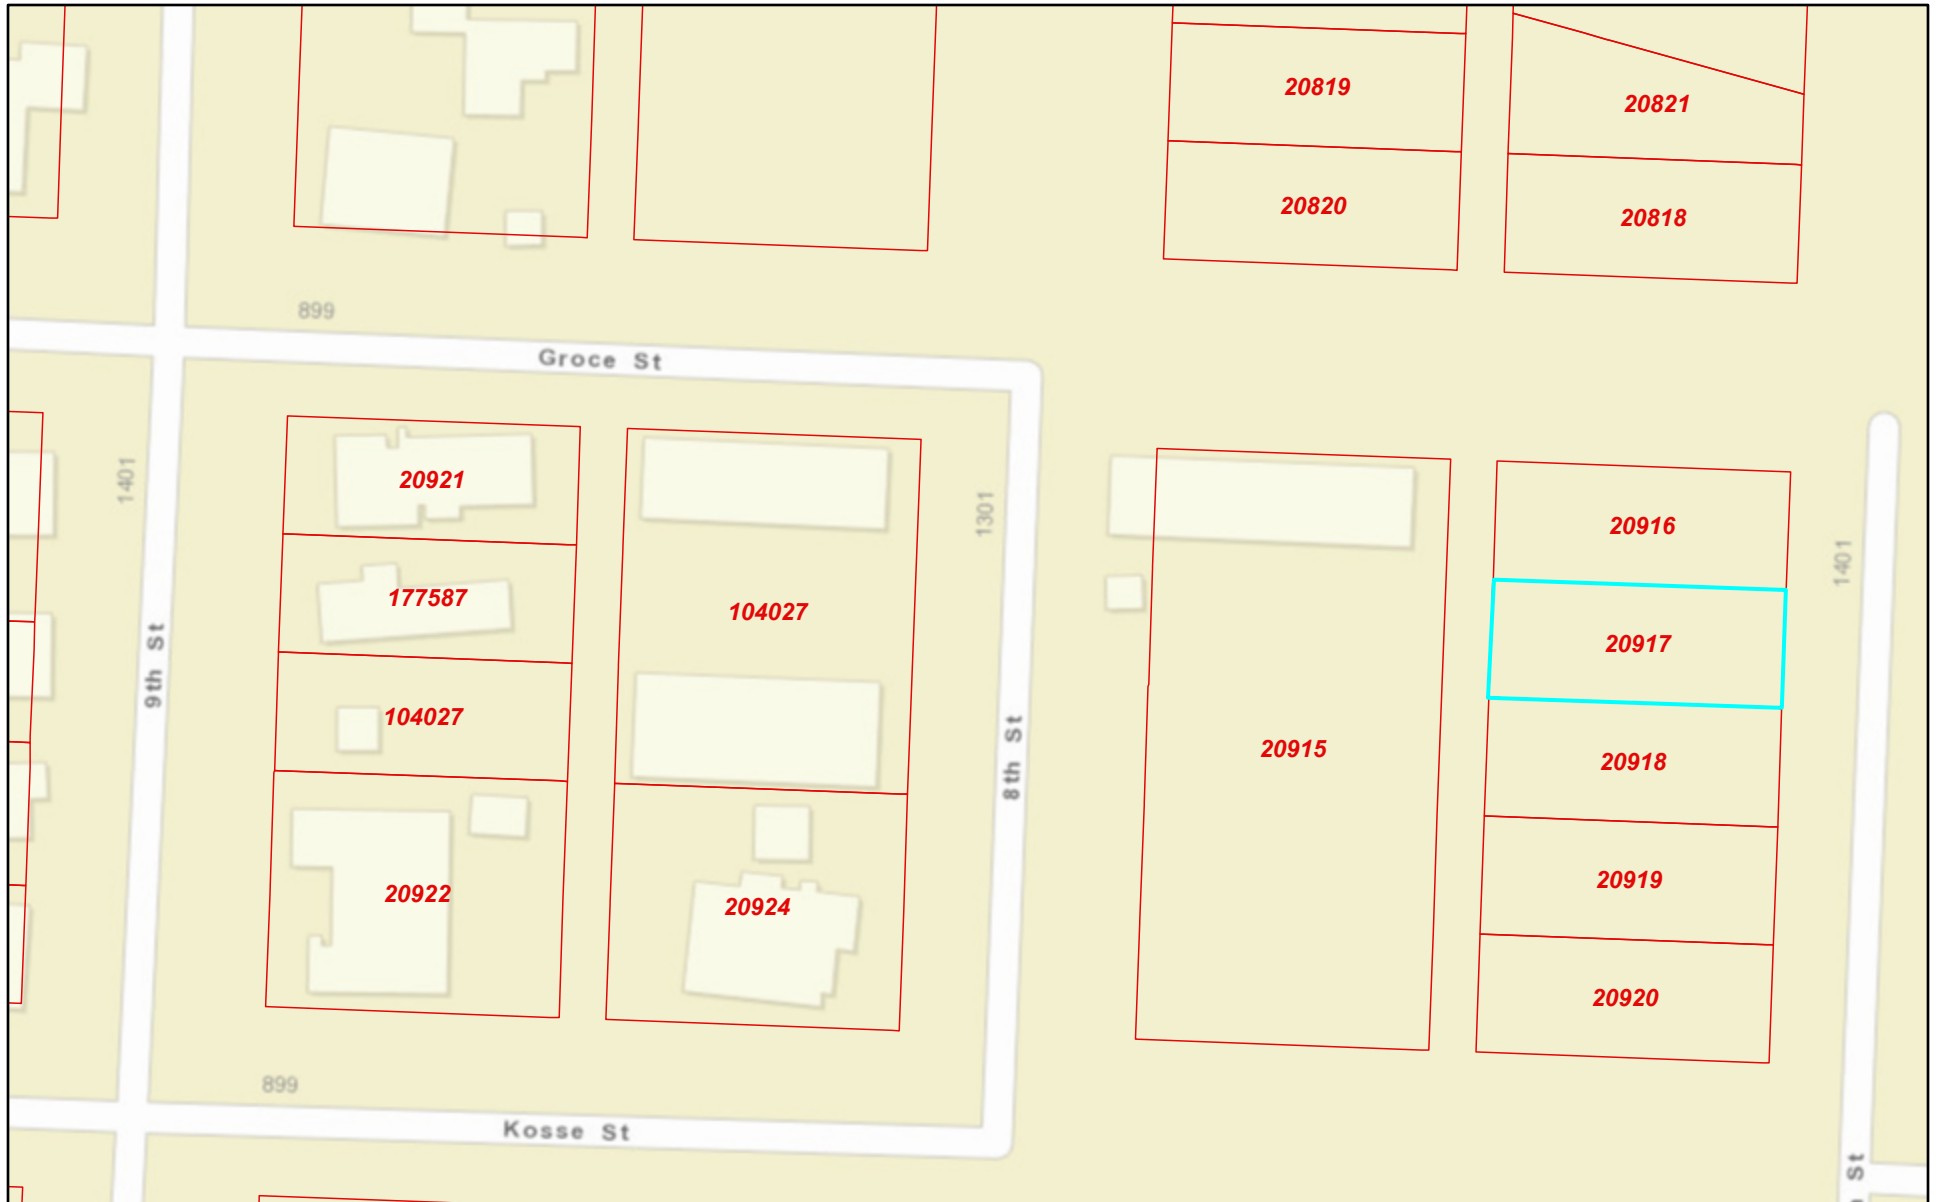

Waller CAD Web Map

4/6/2026, 3:17:10 PM

 Parcels

 Abstracts

Esri, HERE, Garmin, INCREMENT P, NGA, USGS

Waller County Appraisal District, BIS Consulting - www.bisconsulting.com

Disclaimer: This product is for informational purposes only and has not been prepared for or be suitable for legal, engineering, or surveying purposes. It does not represent an on-the-ground survey and represents only the approximate relative location of boundaries.