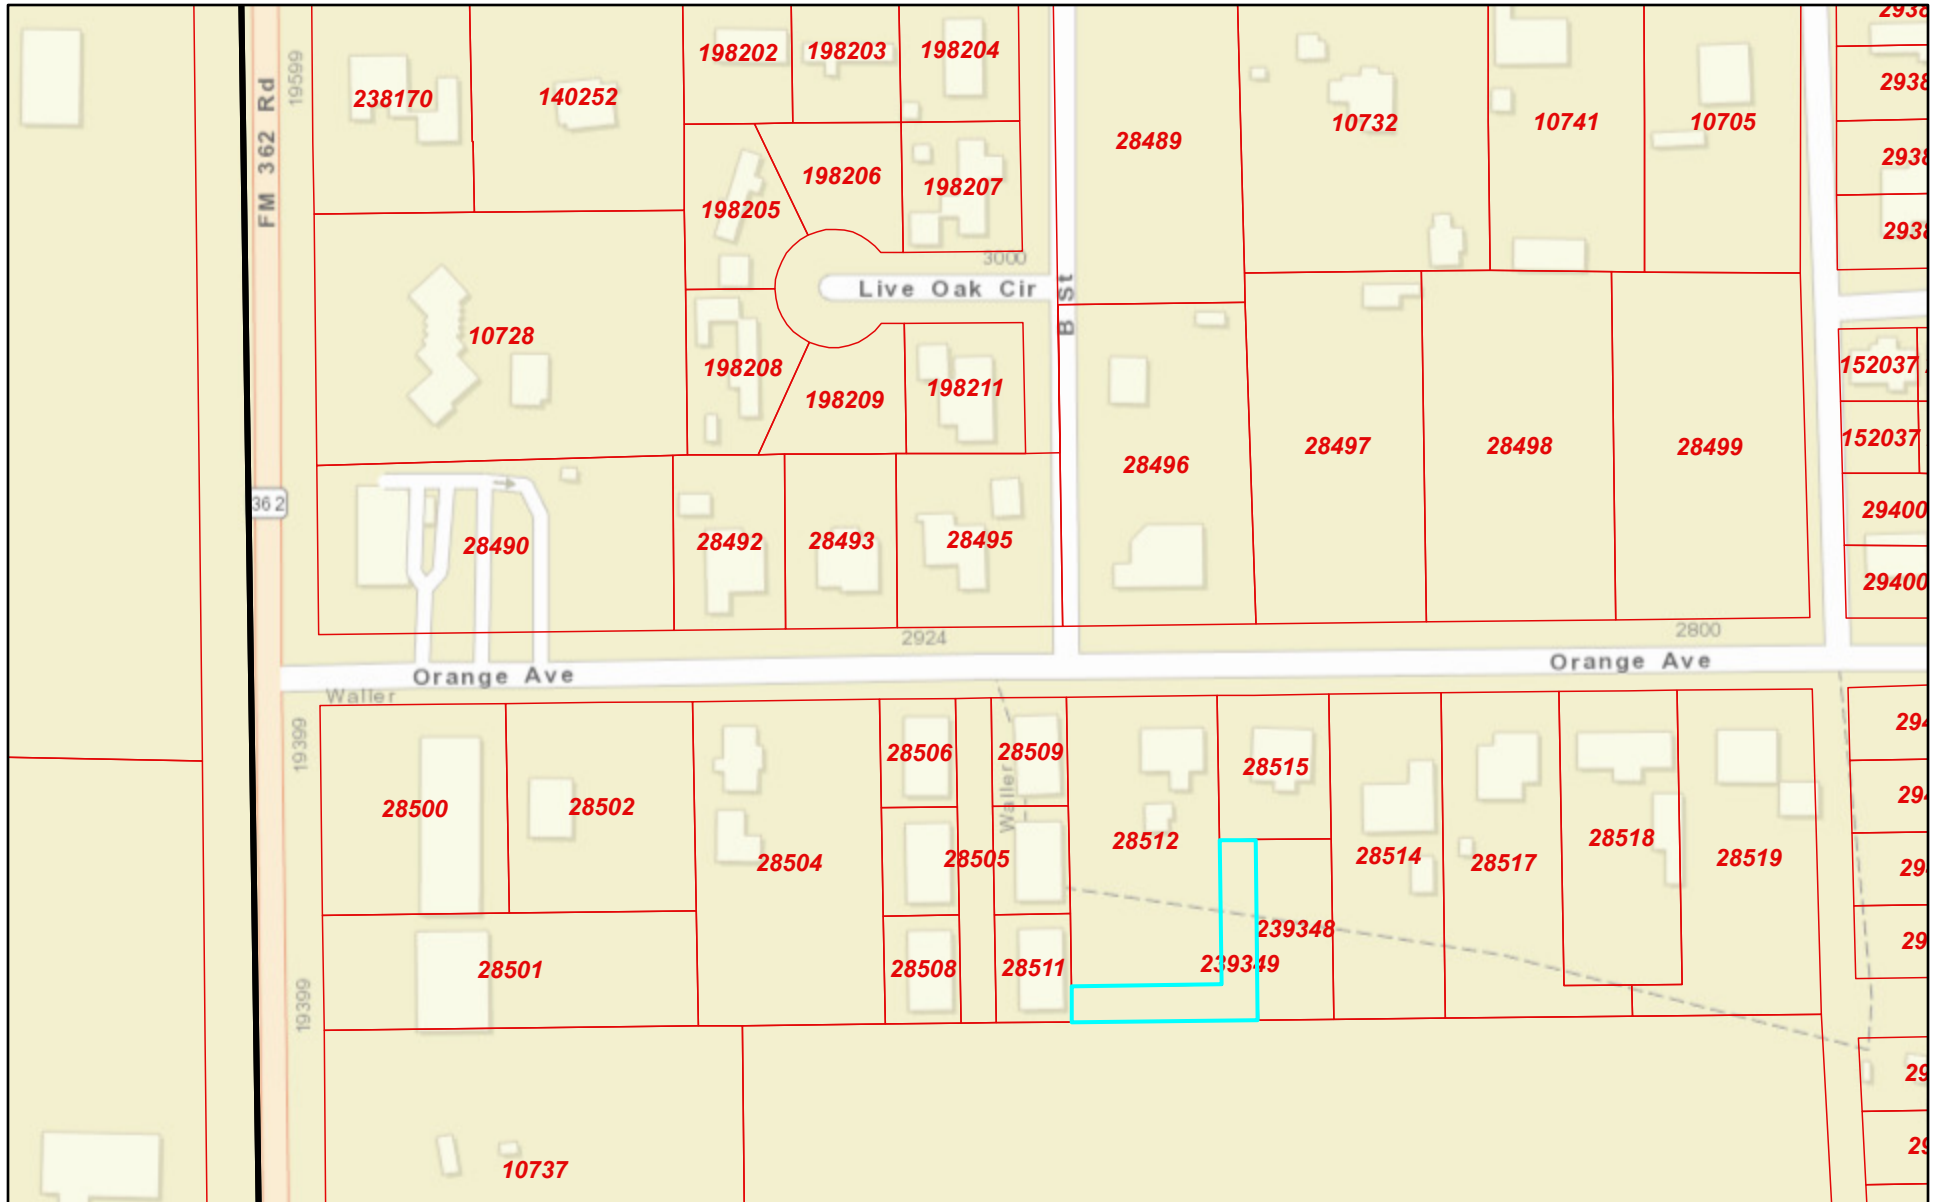

# Waller CAD Web Map

4/6/2026, 3:24:00 PM

 Parcels

 Abstracts

HPB, Esri, HERE, Garmin, INCREMENT P, NGA, USGS

Waller County Appraisal District, BIS Consulting - [www.bisconsulting.com](http://www.bisconsulting.com)

Disclaimer: This product is for informational purposes only and has not been prepared for or be suitable for legal, engineering, or surveying purposes. It does not represent an on-the-ground survey and represents only the approximate relative location of boundaries.