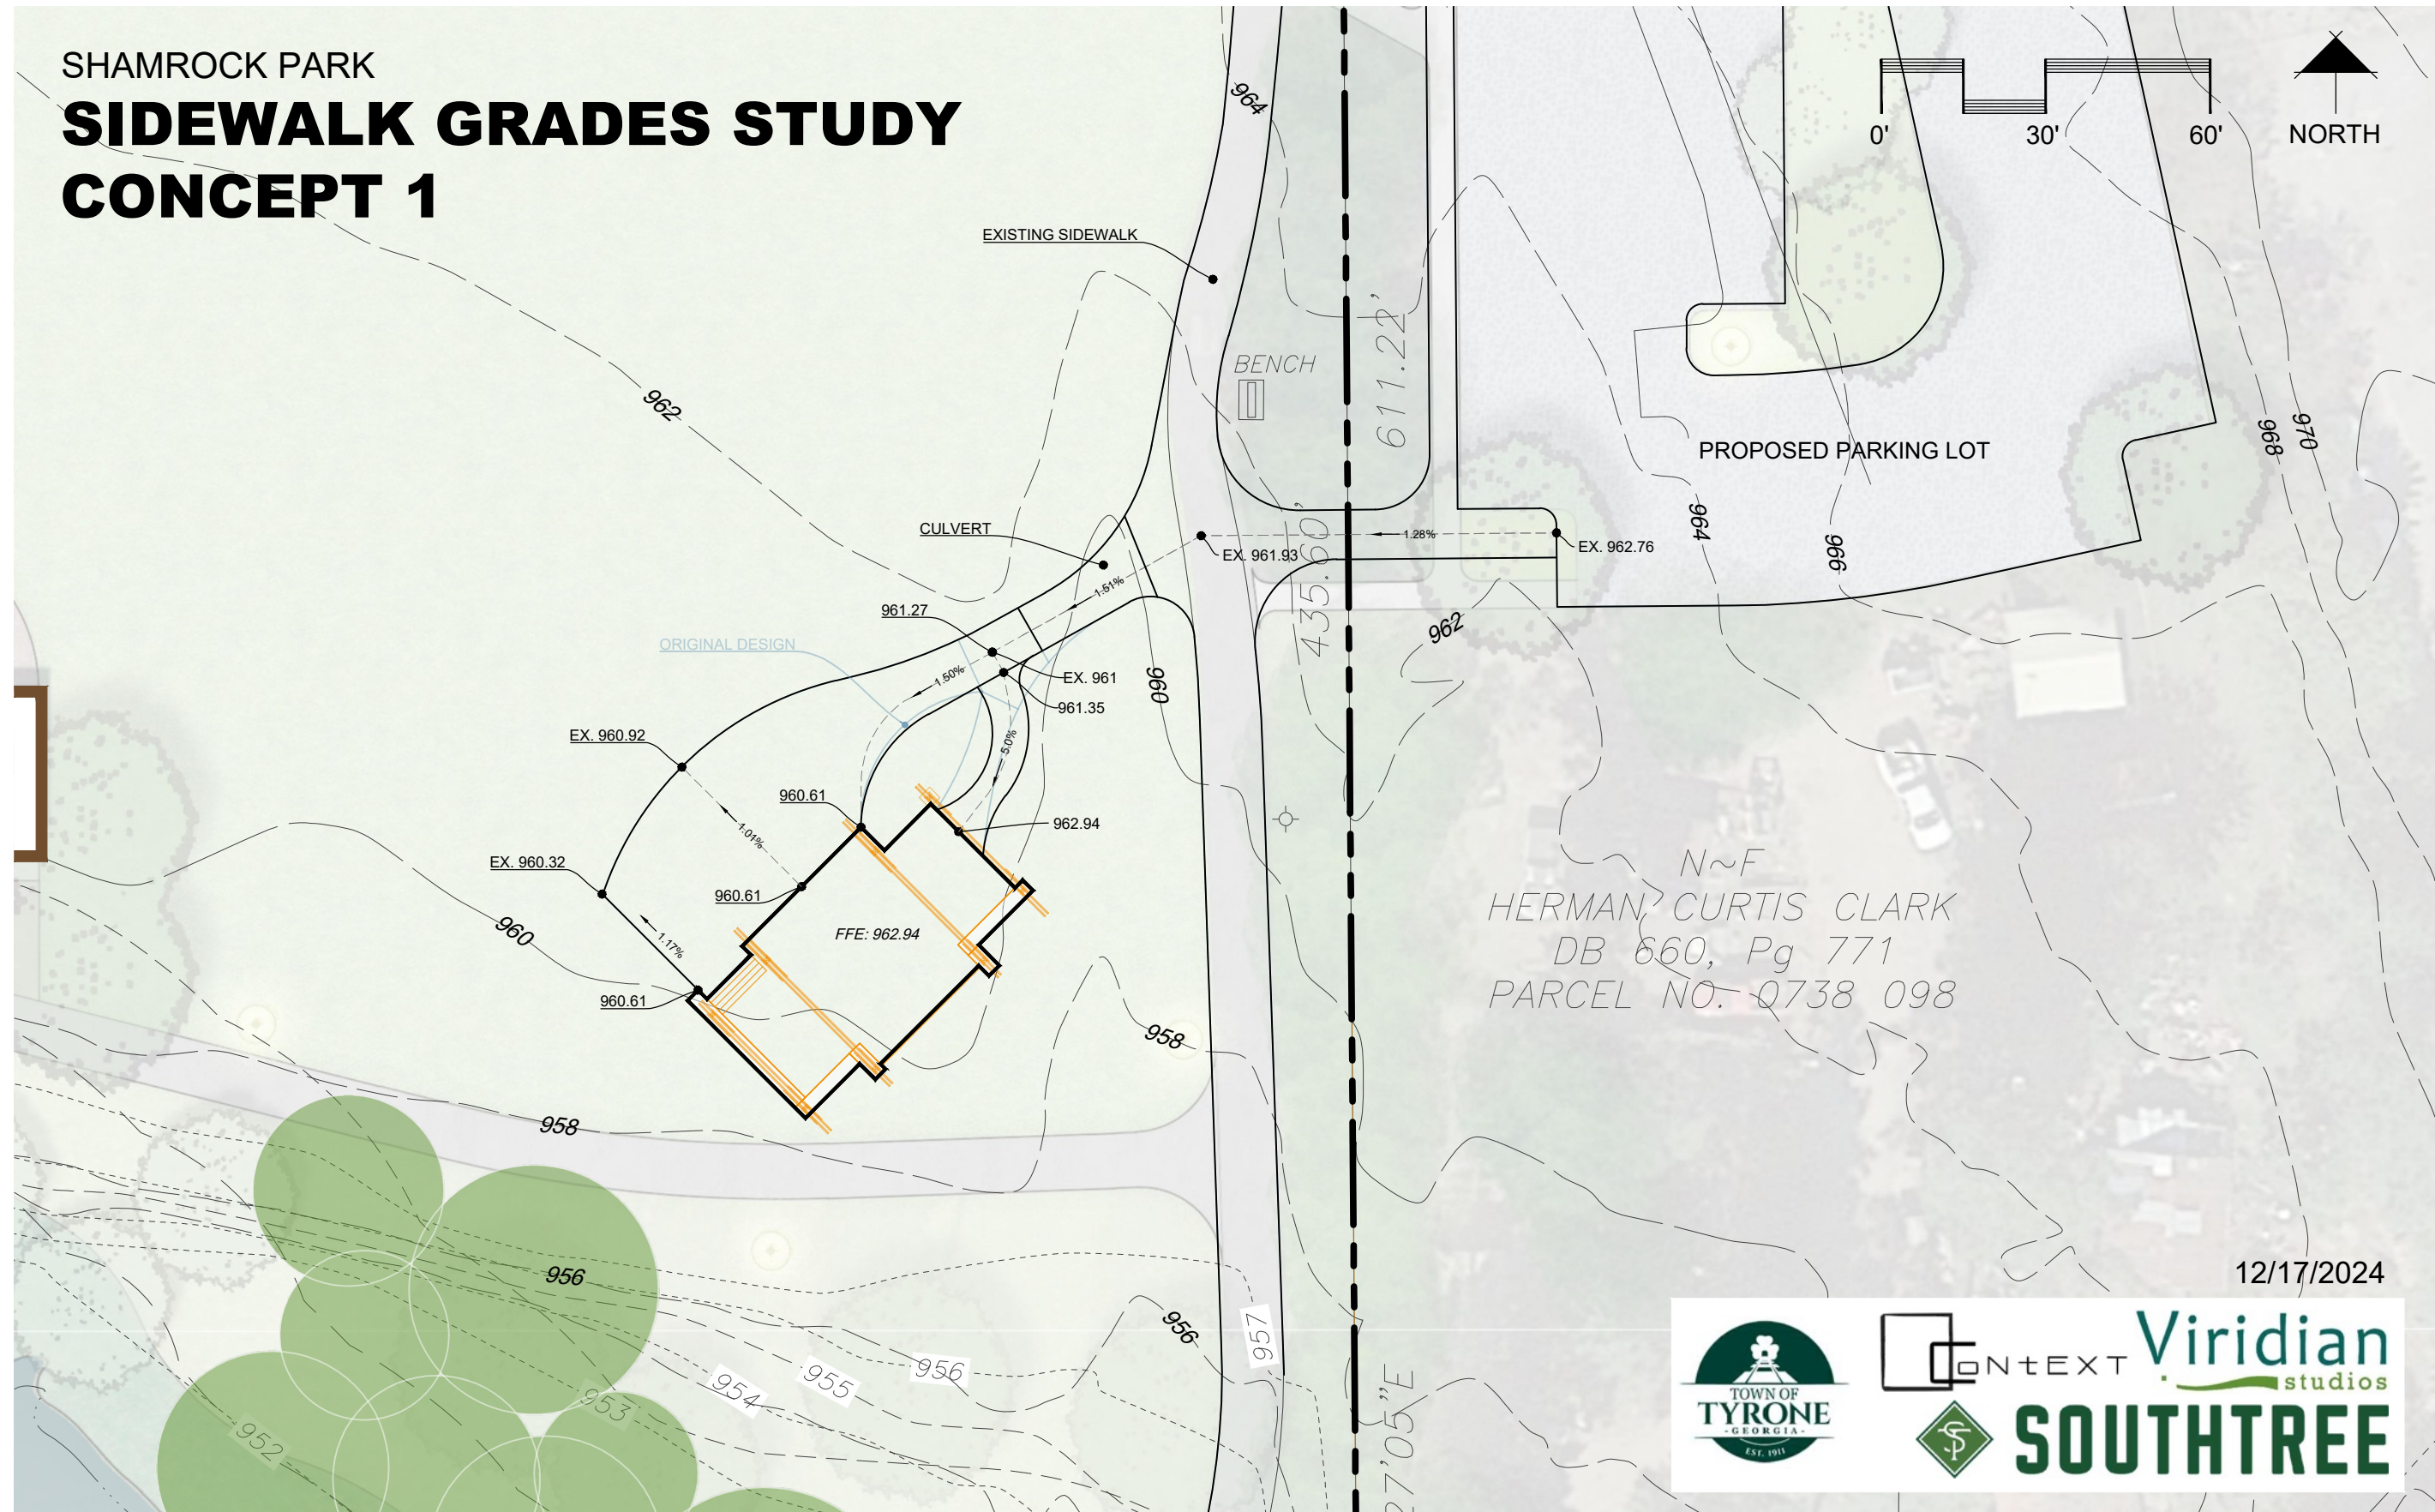

SD_A1 | OPTION A

SITE PLAN | FLOOR PLAN

NORTH ELEVATION | SITE SECTION

WEST ELEVATION

BUILDING SECTION

SOUTH ELEVATION

EAST ELEVATION

*"Evocative of the agrarian forms found throughout our region,
the Pavilion at Shamrock Park celebrates the rural character of this place."*

SITE PLAN | FLOOR PLAN

NORTH ELEVATION | SITE SECTION

WEST ELEVATION

BUILDING SECTION

SOUTH ELEVATION

EAST ELEVATION

SHAMROCK PARK SIDEWALK GRADES STUDY CONCEPT 1

N~F
HERMAN, CURTIS CLARK
DB 660, Pg 771
PARCEL NO. 0738 098

12/17/2024

TOWN OF TYRONE GEORGIA EST. 1911

CONTEXT Viridian studios

SOUTHTREE

SHAMROCK PARK SIDEWALK GRADES STUDY CONCEPT 2

N~F
HERMAN, CURTIS CLARK
DB 660, Pg 771
PARCEL NO. 0738 098

12/17/2024

TOWN OF TYRONE GEORGIA EST. 1911

CONTEXT Viridian studios

SOUTHTREE