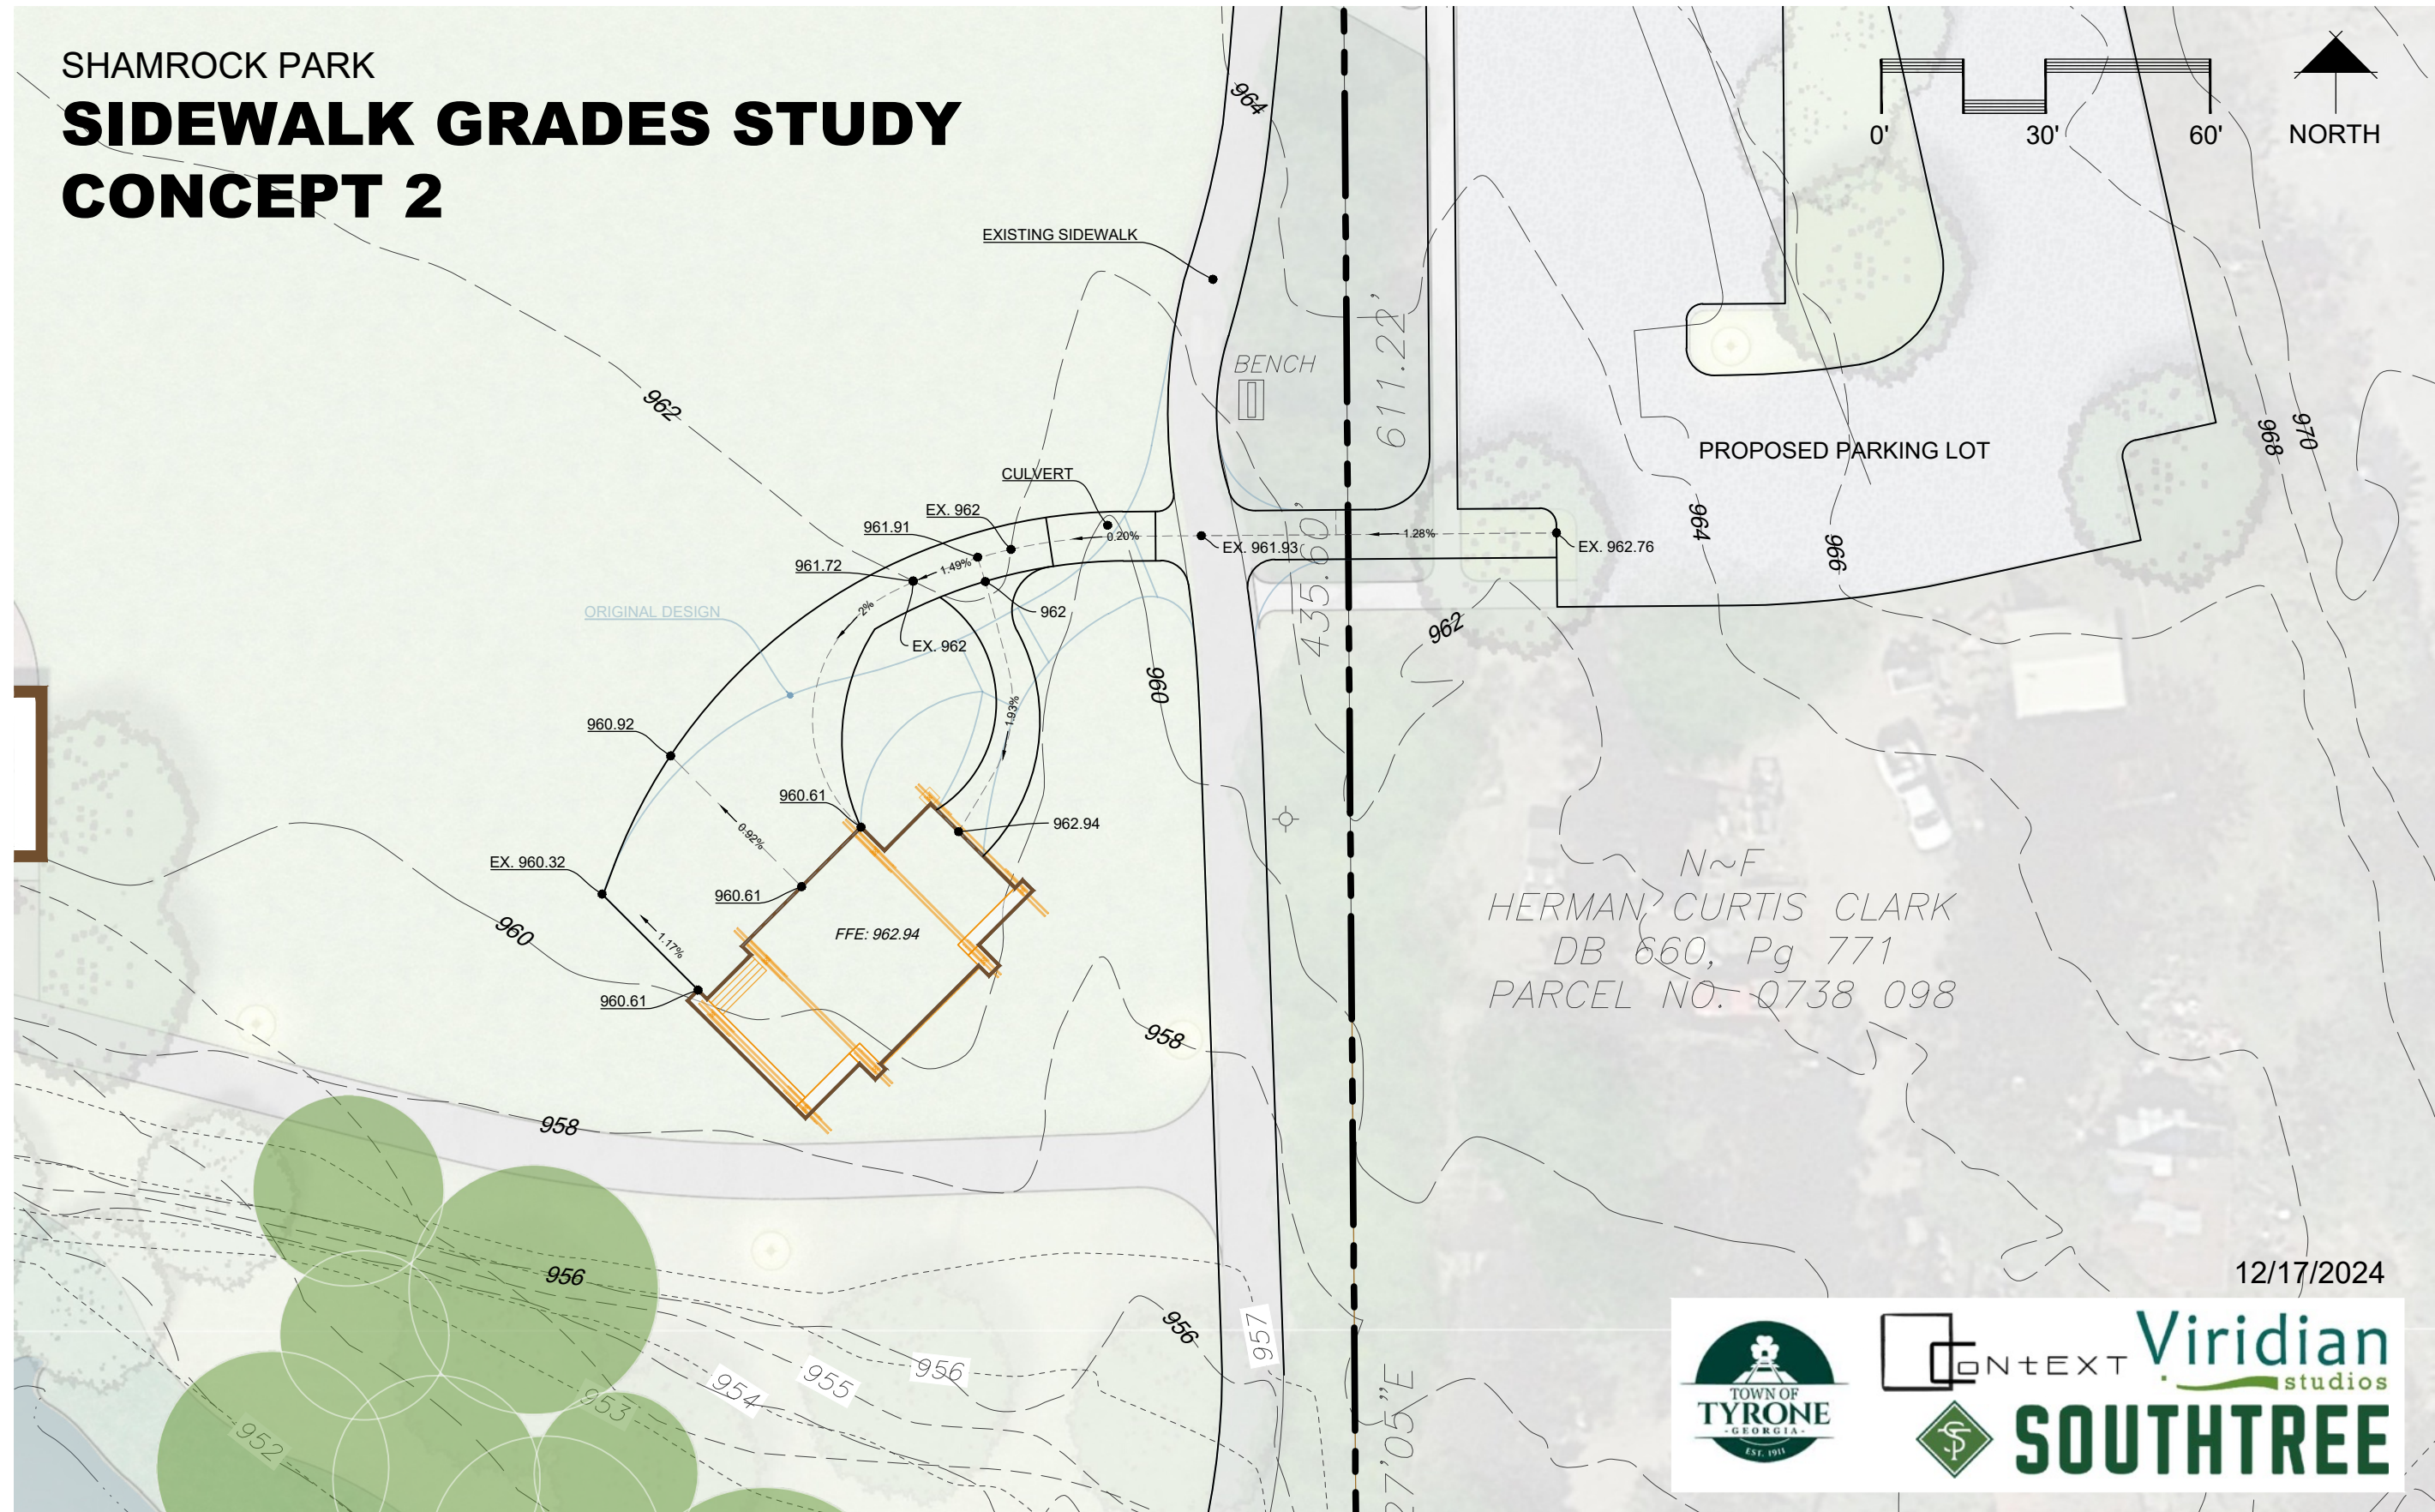

SD_A1 | OPTION A

SITE PLAN | FLOOR PLAN

NORTH ELEVATION | SITE SECTION

WEST ELEVATION

BUILDING SECTION

SOUTH ELEVATION

EAST ELEVATION

*"Evocative of the agrarian forms found throughout our region,
the Pavilion at Shamrock Park celebrates the rural character of this place."*

SITE PLAN | FLOOR PLAN

NORTH ELEVATION | SITE SECTION

WEST ELEVATION

BUILDING SECTION

SOUTH ELEVATION

EAST ELEVATION

SHAMROCK PARK SIDEWALK GRADES STUDY CONCEPT 1

N~F
HERMAN, CURTIS CLARK
DB 660, Pg 771
PARCEL NO. 0738 098

12/17/2024

TOWN OF TYRONE GEORGIA EST. 1911

CONTEXT Viridian studios

SOUTHTREE

SHAMROCK PARK SIDEWALK GRADES STUDY CONCEPT 2

N~F
HERMAN, CURTIS CLARK
DB 660, Pg 771
PARCEL NO. 0738 098

12/17/2024

TOWN OF TYRONE GEORGIA EST. 1911

CONTEXT Viridian studios

SOUTHTREE