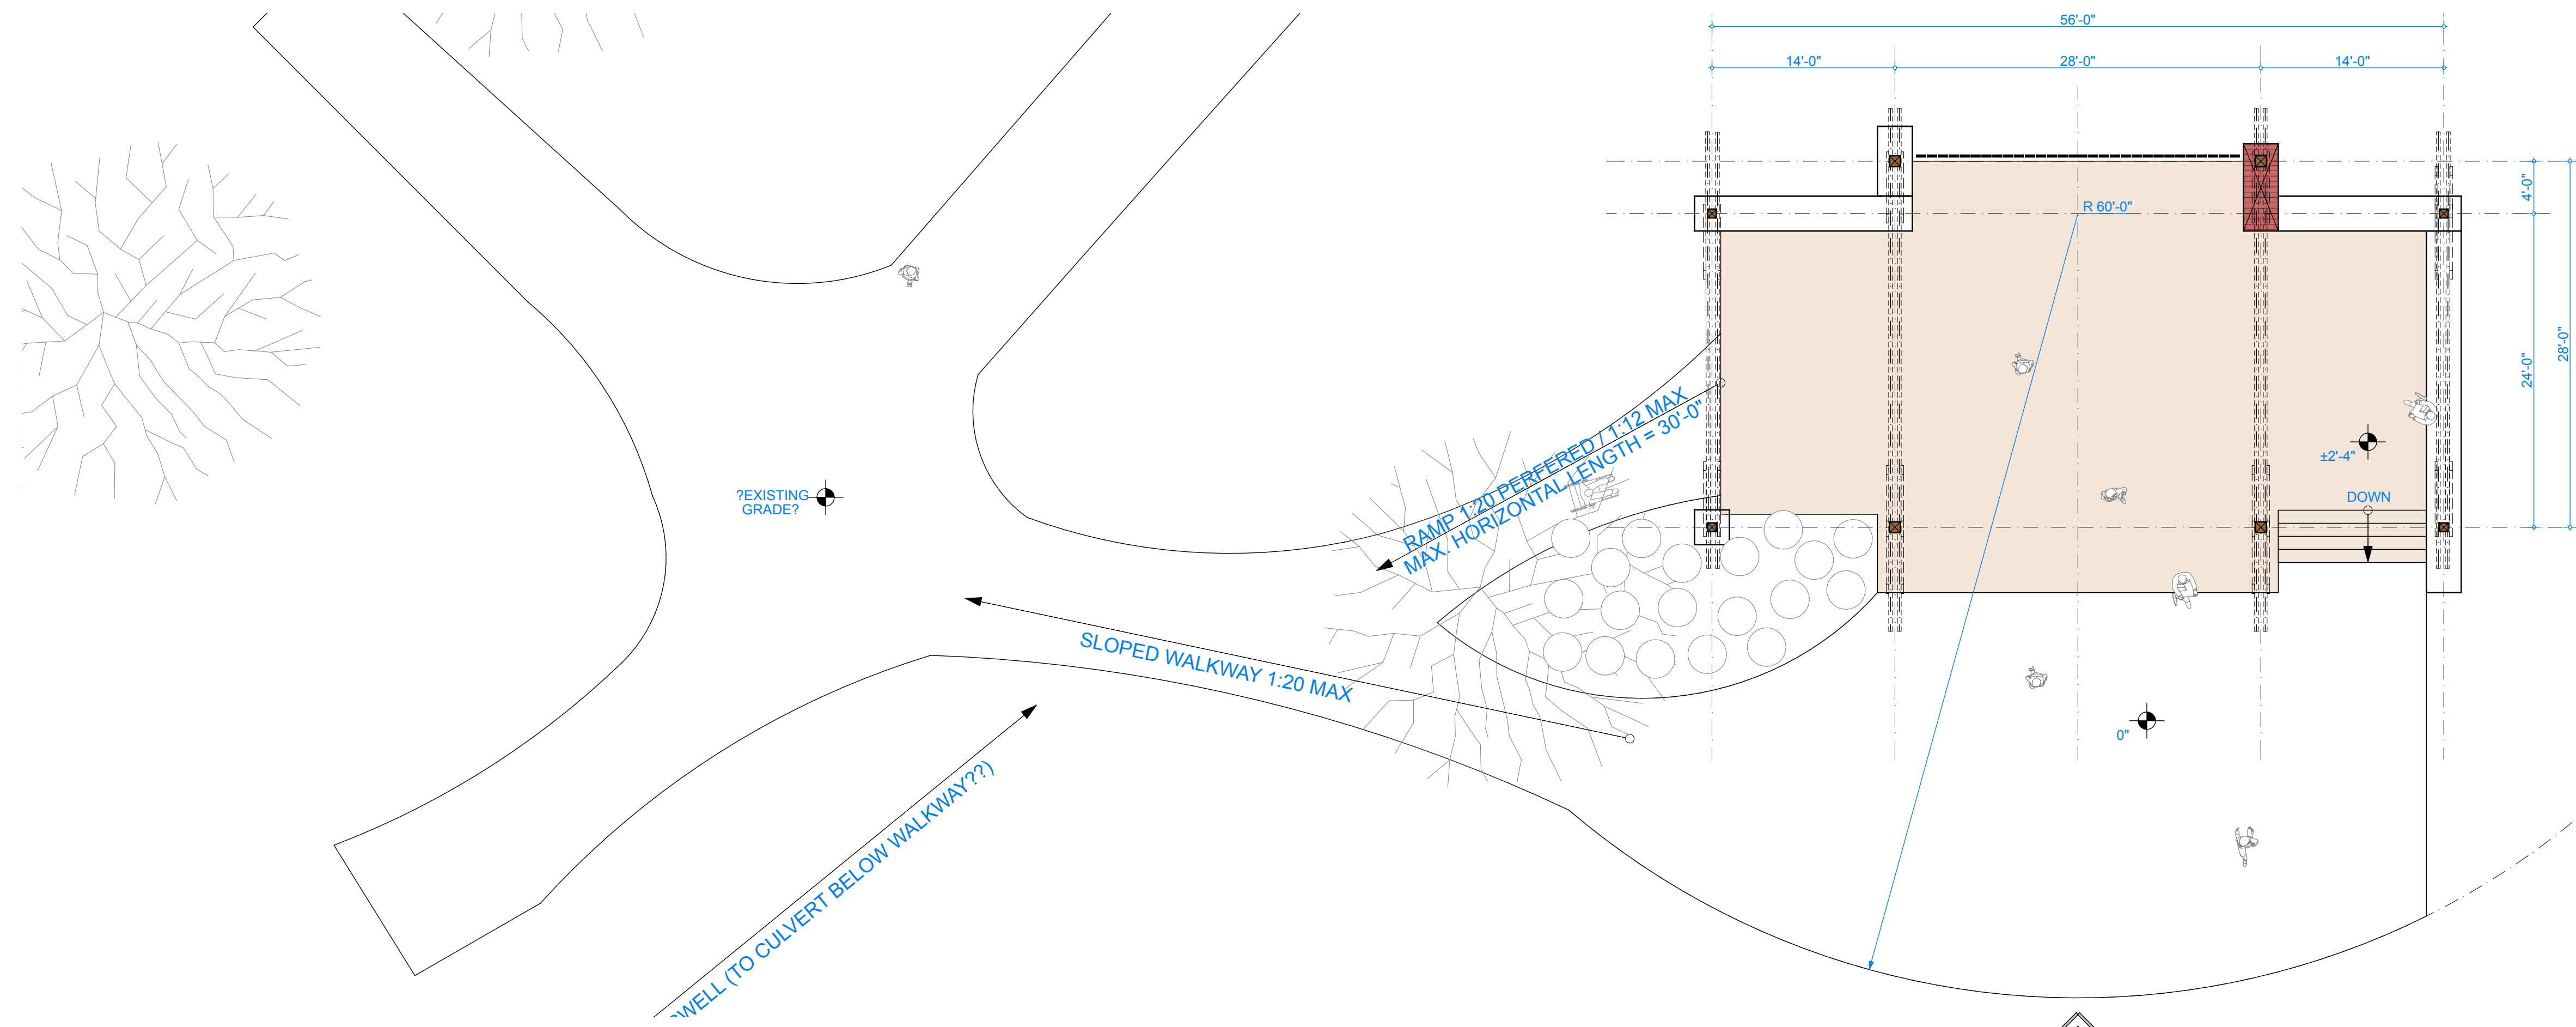

*"Evocative of the agrarian forms found throughout our region,
the Pavilion at Shamrock Park celebrates the rural character of this place."*

SHAMROCK PARK PAVILION TYRONE, GEORGIA
SCHEMATIC DESIGN | DECEMBER 16, 2024

SD_A1 | OPTION A

SITE PLAN | FLOOR PLAN

NORTH ELEVATION | SITE SECTION

WEST ELEVATION

BUILDING SECTION

SOUTH ELEVATION

EAST ELEVATION

*"Evocative of the agrarian forms found throughout our region,
the Pavilion at Shamrock Park celebrates the rural character of this place."*

SITE PLAN | FLOOR PLAN

NORTH ELEVATION | SITE SECTION

WEST ELEVATION

BUILDING SECTION

SOUTH ELEVATION

EAST ELEVATION

SHAMROCK PARK SIDEWALK GRADES STUDY CONCEPT 1

N~F
HERMAN, CURTIS CLARK
DB 660, Pg 771
PARCEL NO. 0738 098

12/17/2024

TOWN OF TYRONE GEORGIA EST. 1911

CONTEXT Viridian studios

SOUTHTREE

SHAMROCK PARK SIDEWALK GRADES STUDY CONCEPT 2

N~F
HERMAN, CURTIS CLARK
DB 660, Pg 771
PARCEL NO. 0738 098

12/17/2024

TOWN OF TYRONE GEORGIA EST. 1911