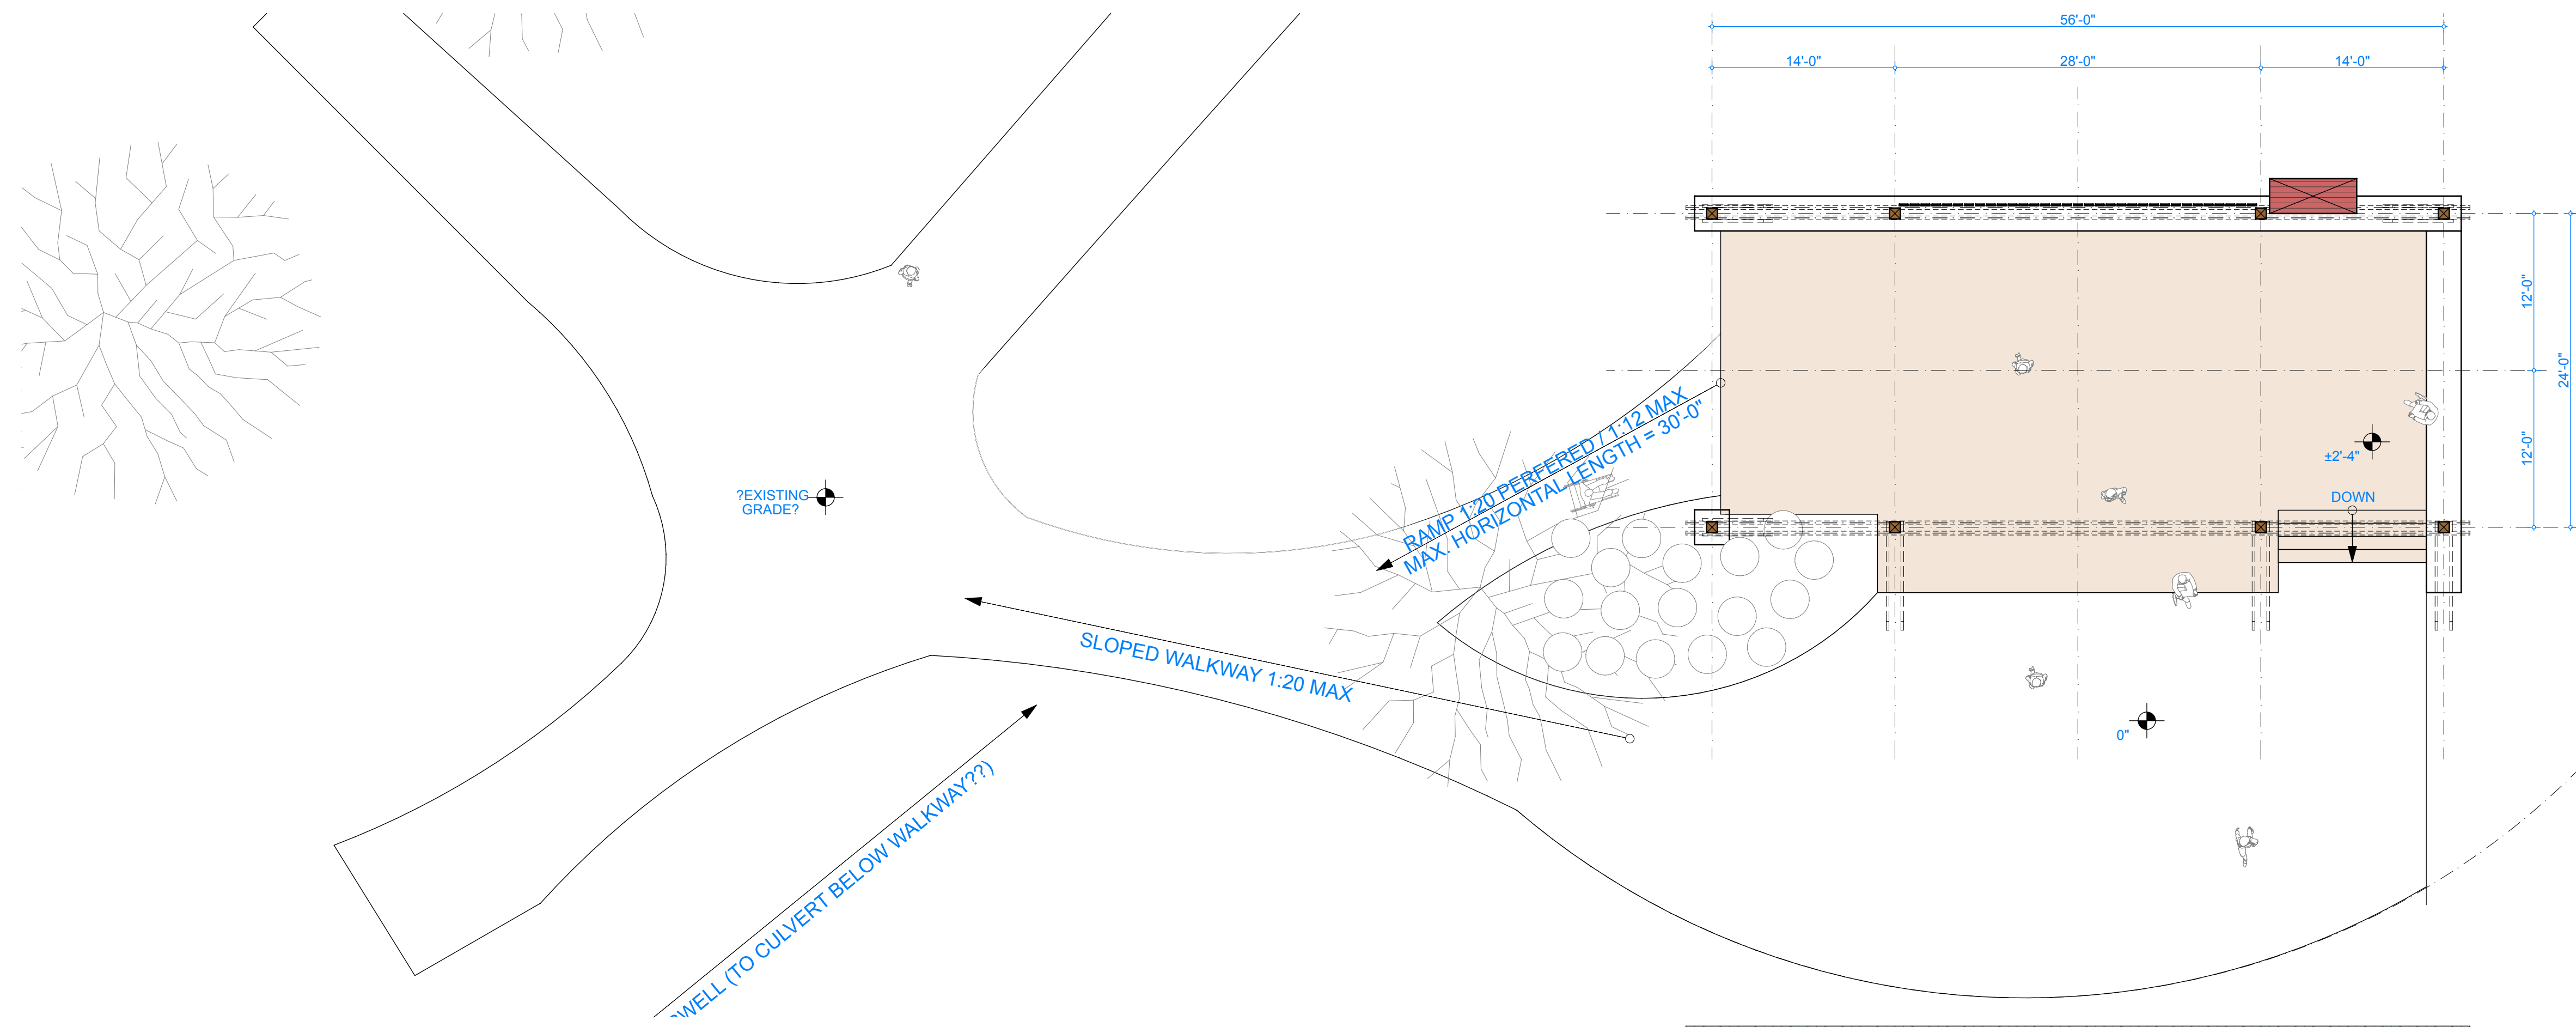

SD_A1 | OPTION A

SITE PLAN | FLOOR PLAN

NORTH ELEVATION | SITE SECTION

WEST ELEVATION

BUILDING SECTION

SOUTH ELEVATION

EAST ELEVATION

*"Evocative of the agrarian forms found throughout our region,
the Pavilion at Shamrock Park celebrates the rural character of this place."*

SITE PLAN | FLOOR PLAN

NORTH ELEVATION | SITE SECTION

WEST ELEVATION

BUILDING SECTION

SOUTH ELEVATION

EAST ELEVATION

SHAMROCK PARK SIDEWALK GRADES STUDY CONCEPT 1

N~F
HERMAN, CURTIS CLARK
DB 660, Pg 771
PARCEL NO. 0738 098

12/17/2024

TOWN OF TYRONE GEORGIA EST. 1911

CONTEXT Viridian studios

SOUTHTREE

SHAMROCK PARK SIDEWALK GRADES STUDY CONCEPT 2

N~F
HERMAN, CURTIS CLARK
DB 660, Pg 771
PARCEL NO. 0738 098

12/17/2024

TOWN OF TYRONE GEORGIA EST. 1911