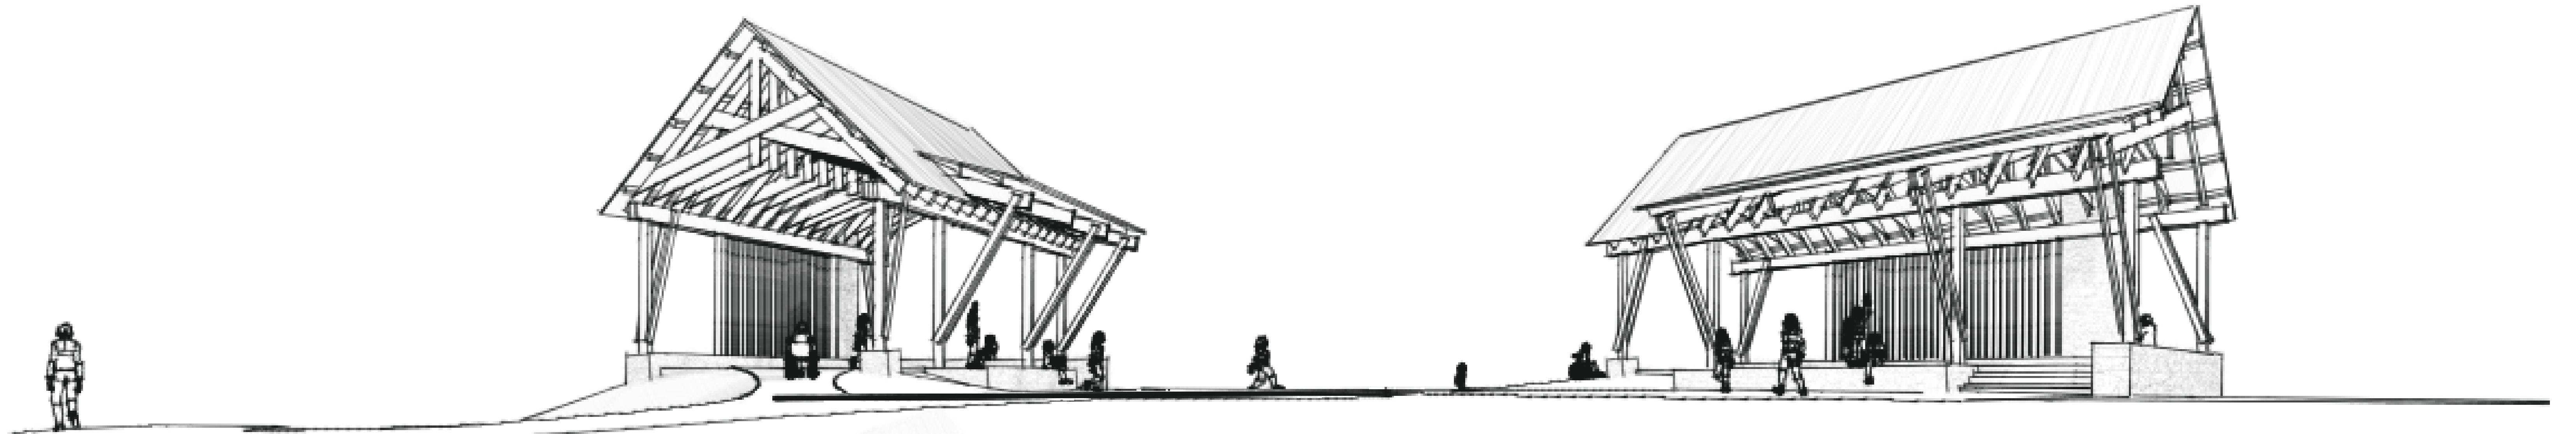

*"Evocative of the agrarian forms found throughout our region,
the Pavilion at Shamrock Park celebrates the rural character of this place."*

SHAMROCK PARK PAVILION TYRONE, GEORGIA
SCHEMATIC DESIGN | DECEMBER 16, 2024

SD_A1 | OPTION A

SITE PLAN | FLOOR PLAN

NORTH ELEVATION | SITE SECTION

WEST ELEVATION

BUILDING SECTION

SOUTH ELEVATION

EAST ELEVATION

*"Evocative of the agrarian forms found throughout our region,
the Pavilion at Shamrock Park celebrates the rural character of this place."*