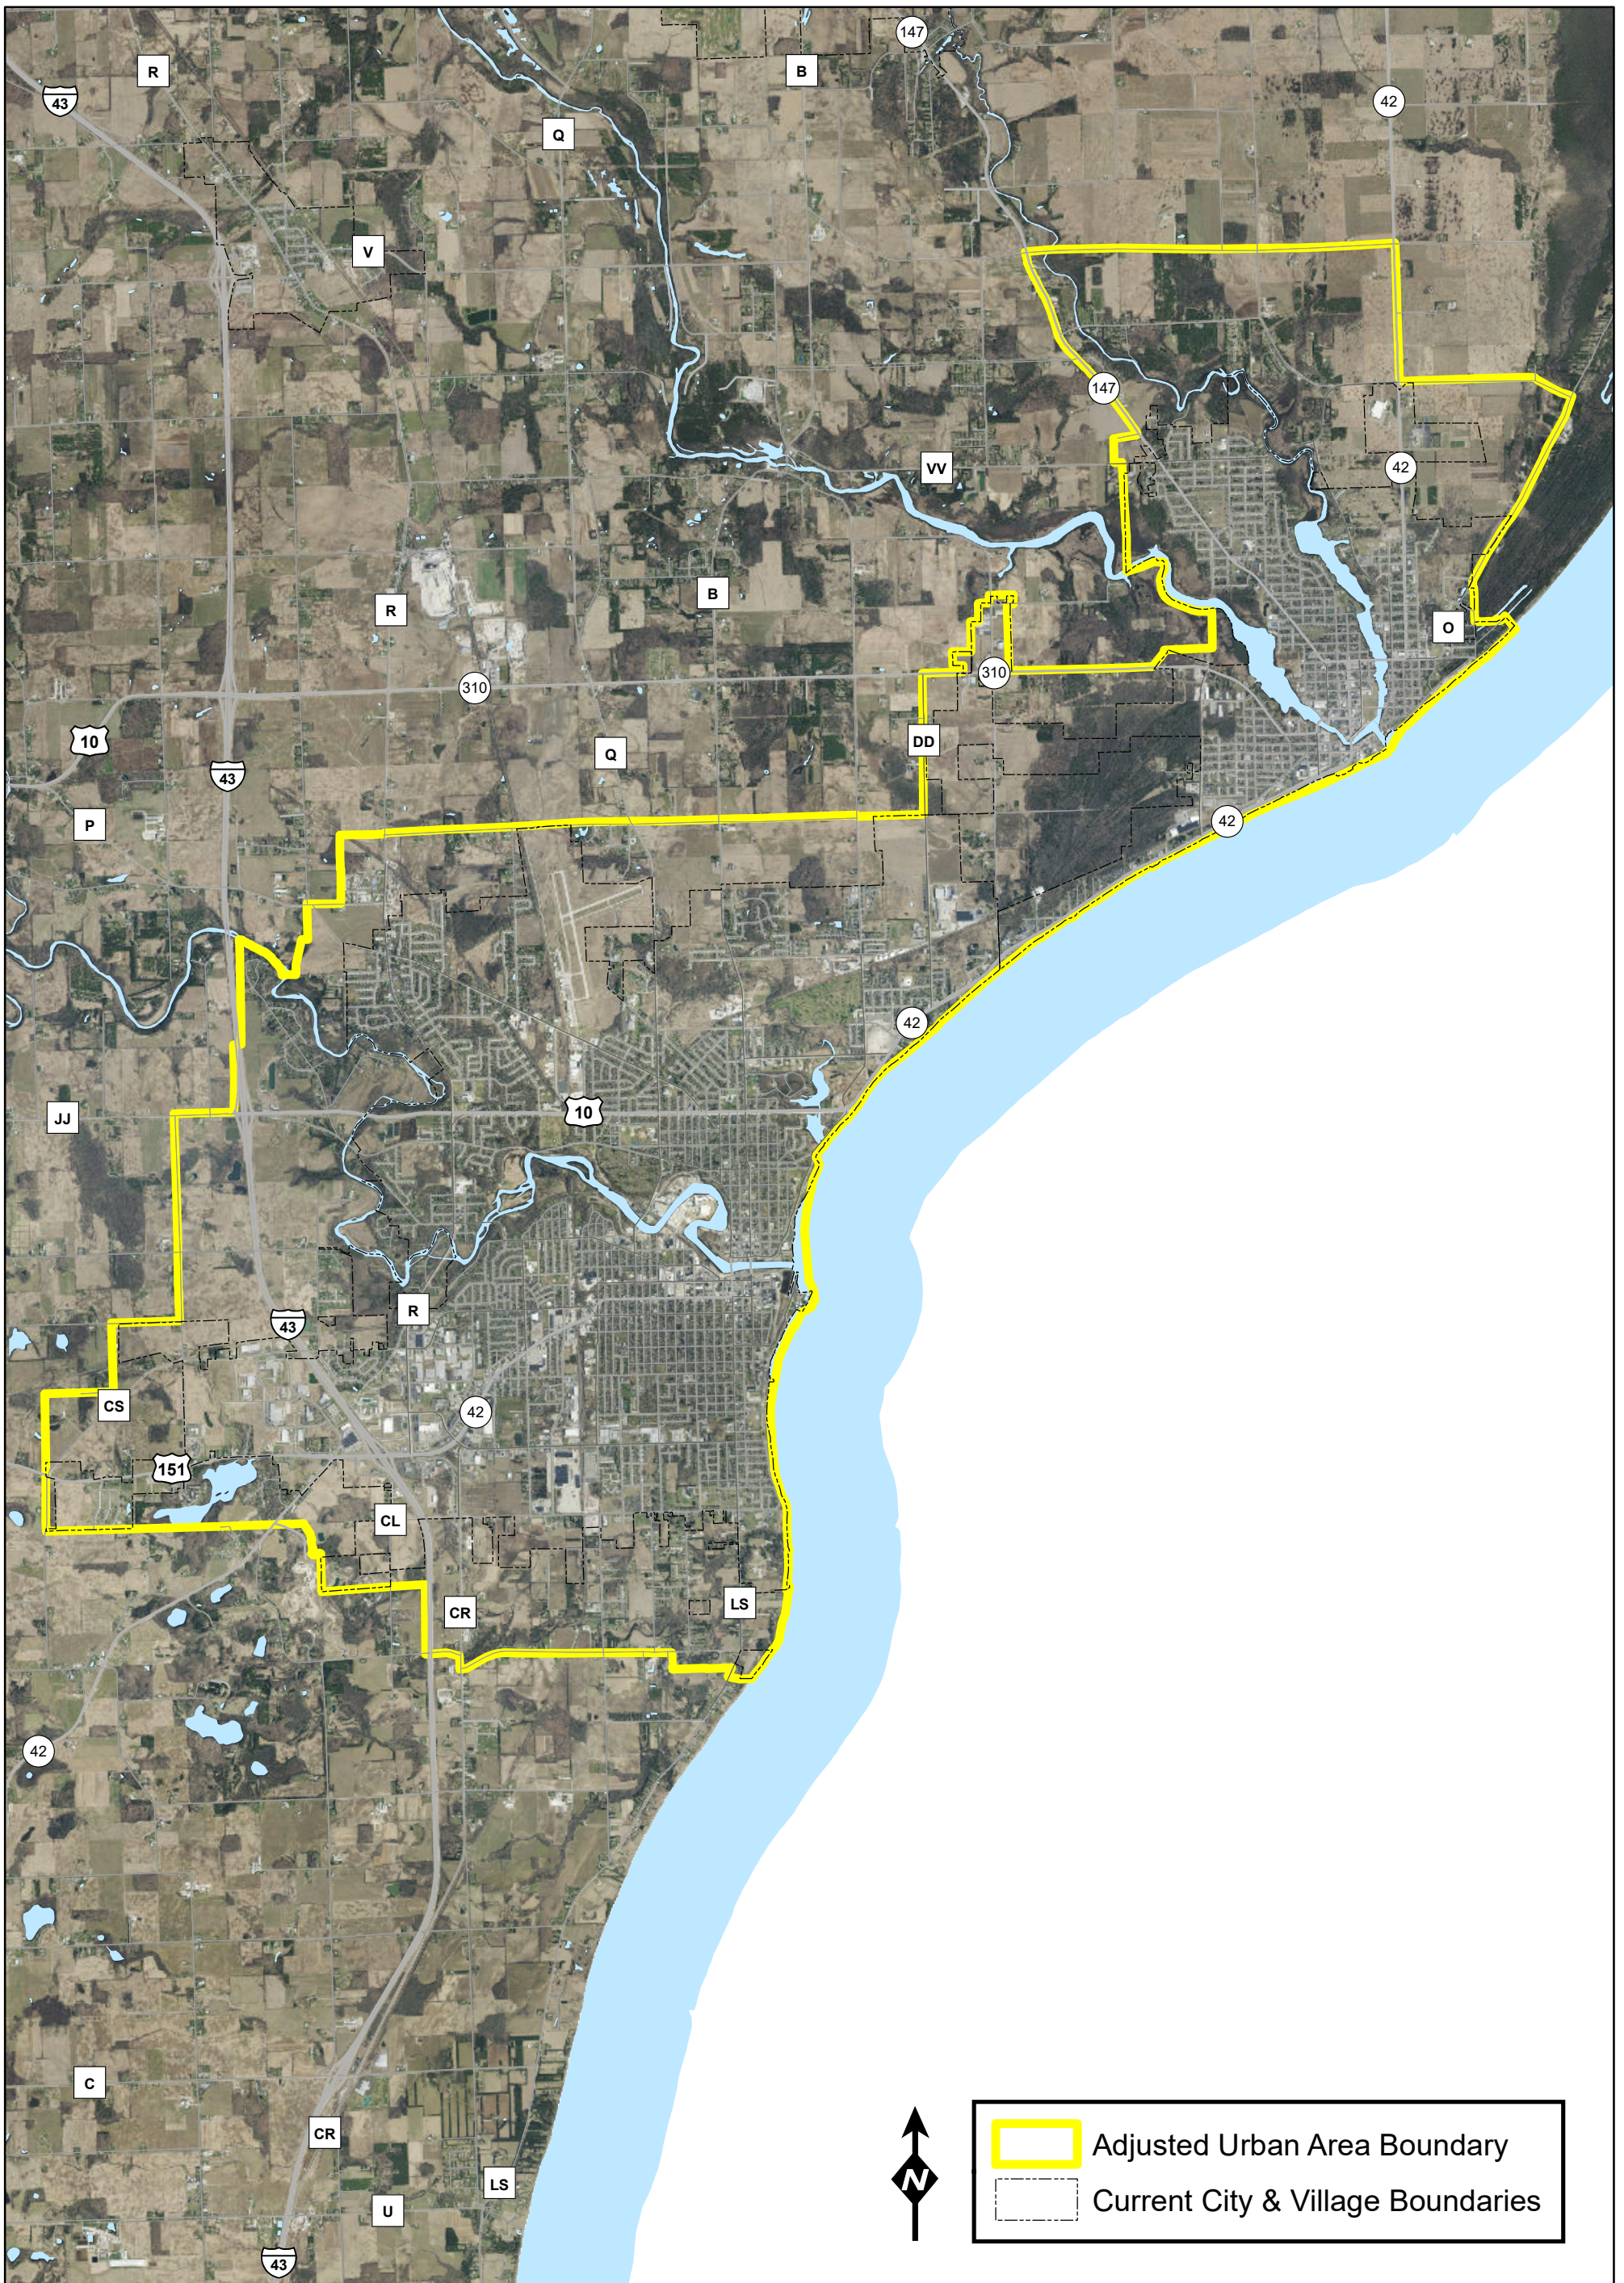

# Manitowoc Urban Area

(Proposed Adjusted Boundary)

**DRAFT**

0 0.5 1 2 Miles

Population (2020): 46,558  
Housing Units: 22,208  
Map Date: 03/06/24