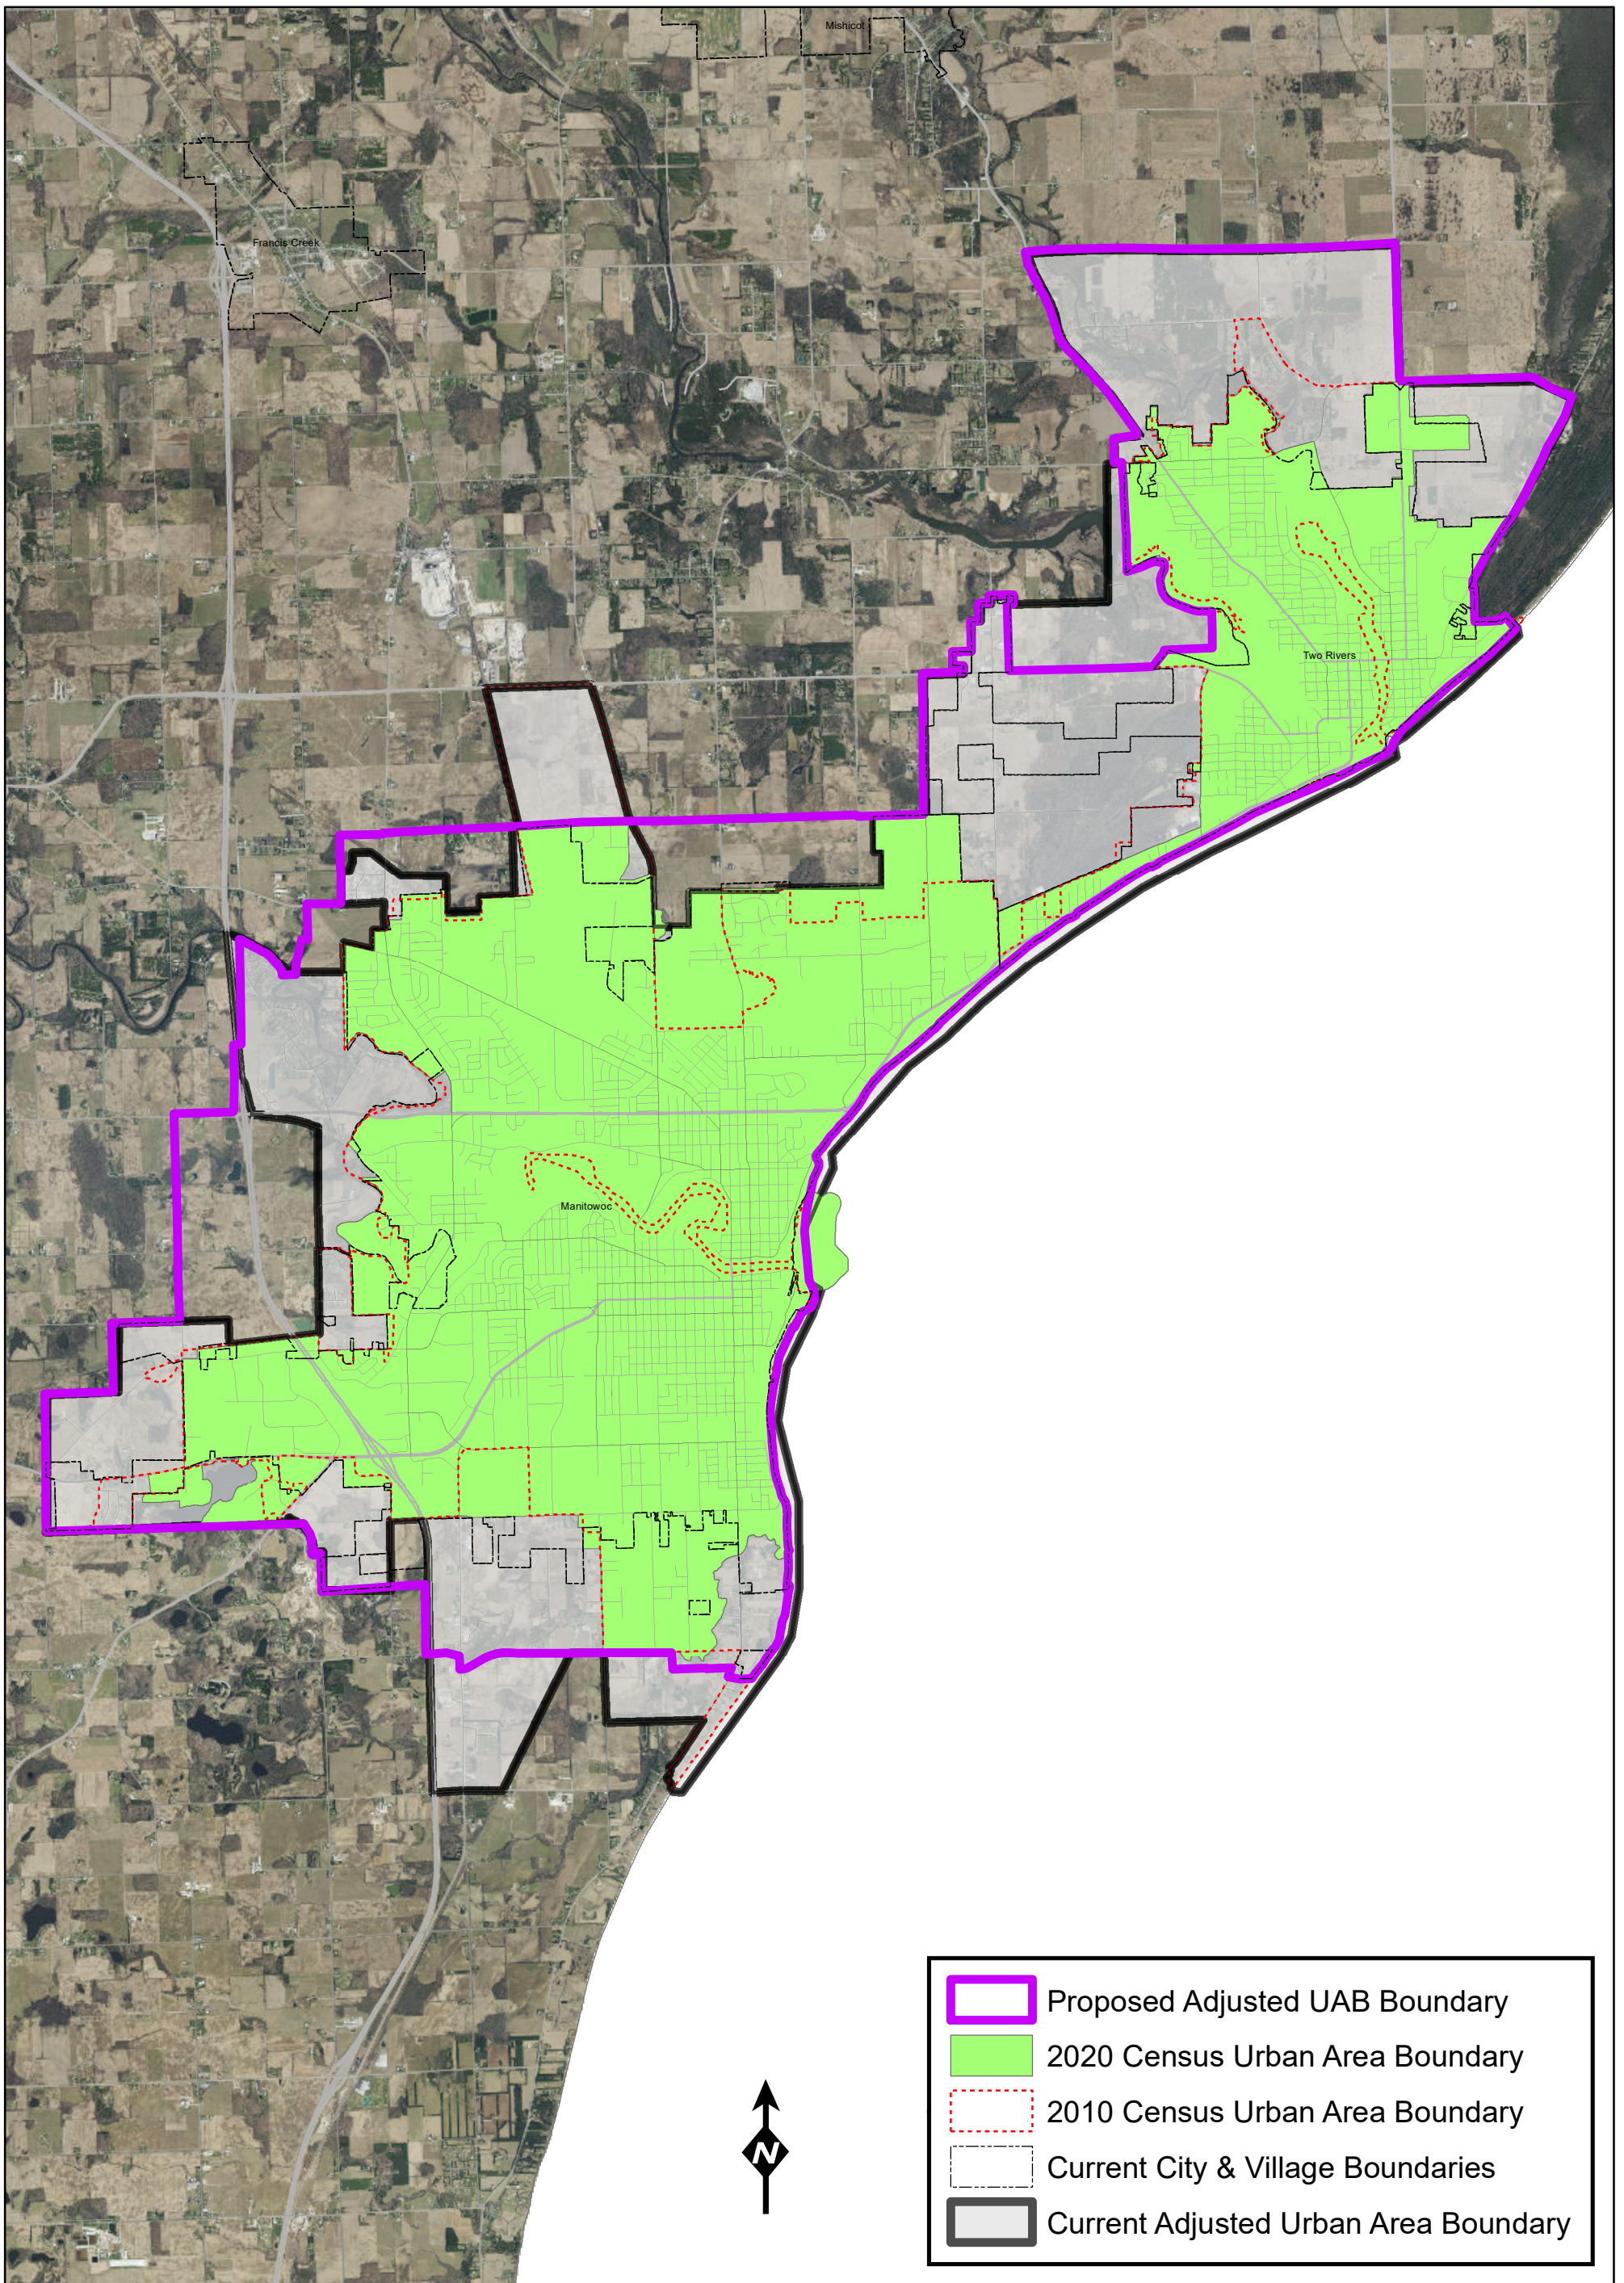

# Manitowoc Urban Area

(Proposed Adjusted Boundary)

**DRAFT**

0 0.5 1 2 Miles

Population (2020): 46,558  
Housing Units: 22,208  
Map Date: 03/06/24