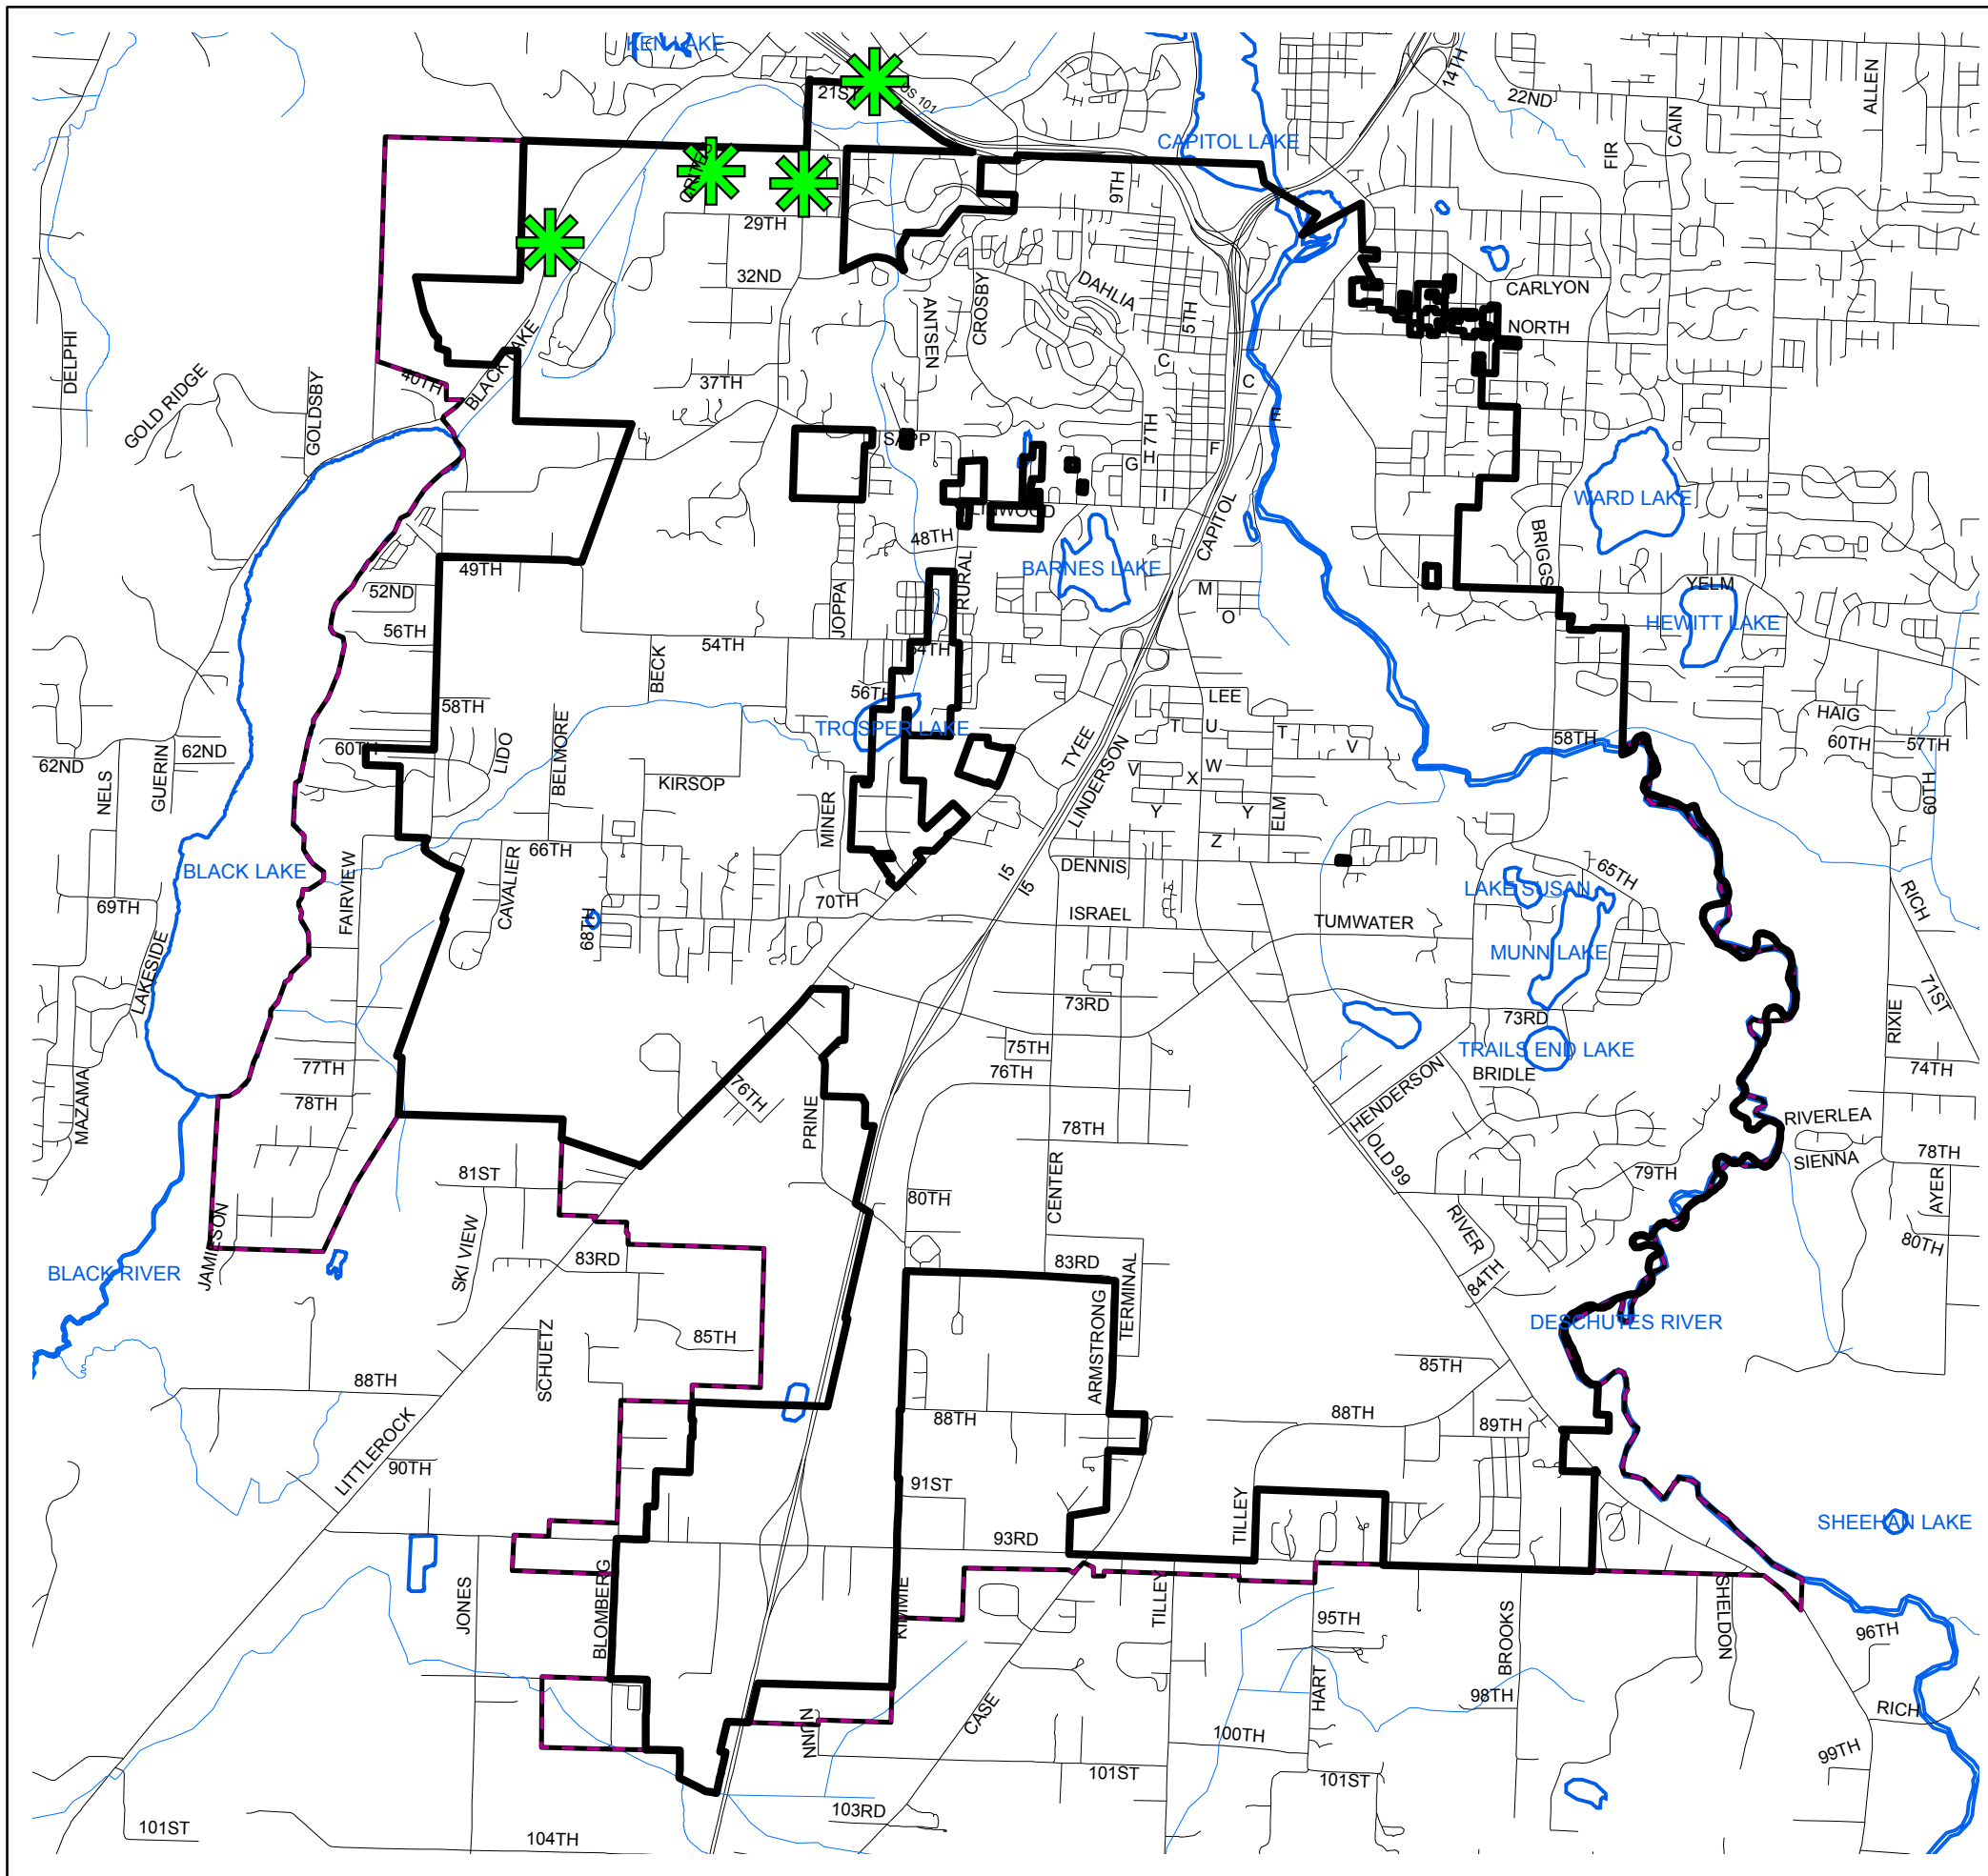

Mineral Resource Lands for the City of Tumwater

Legend

-  Mineral Resource Lands
-  Tumwater City Limits
-  Urban Growth Boundary

Locations are approximate.

Tumwater Community Development Department
September 2016
Mineral Resource Lands 9-6-2016.mxd

DISCLAIMER: The City of Tumwater does not warrant, guarantee, or accept any liability for the accuracy, precision, or completeness of any information shown hereon or for any inferences made therefrom.