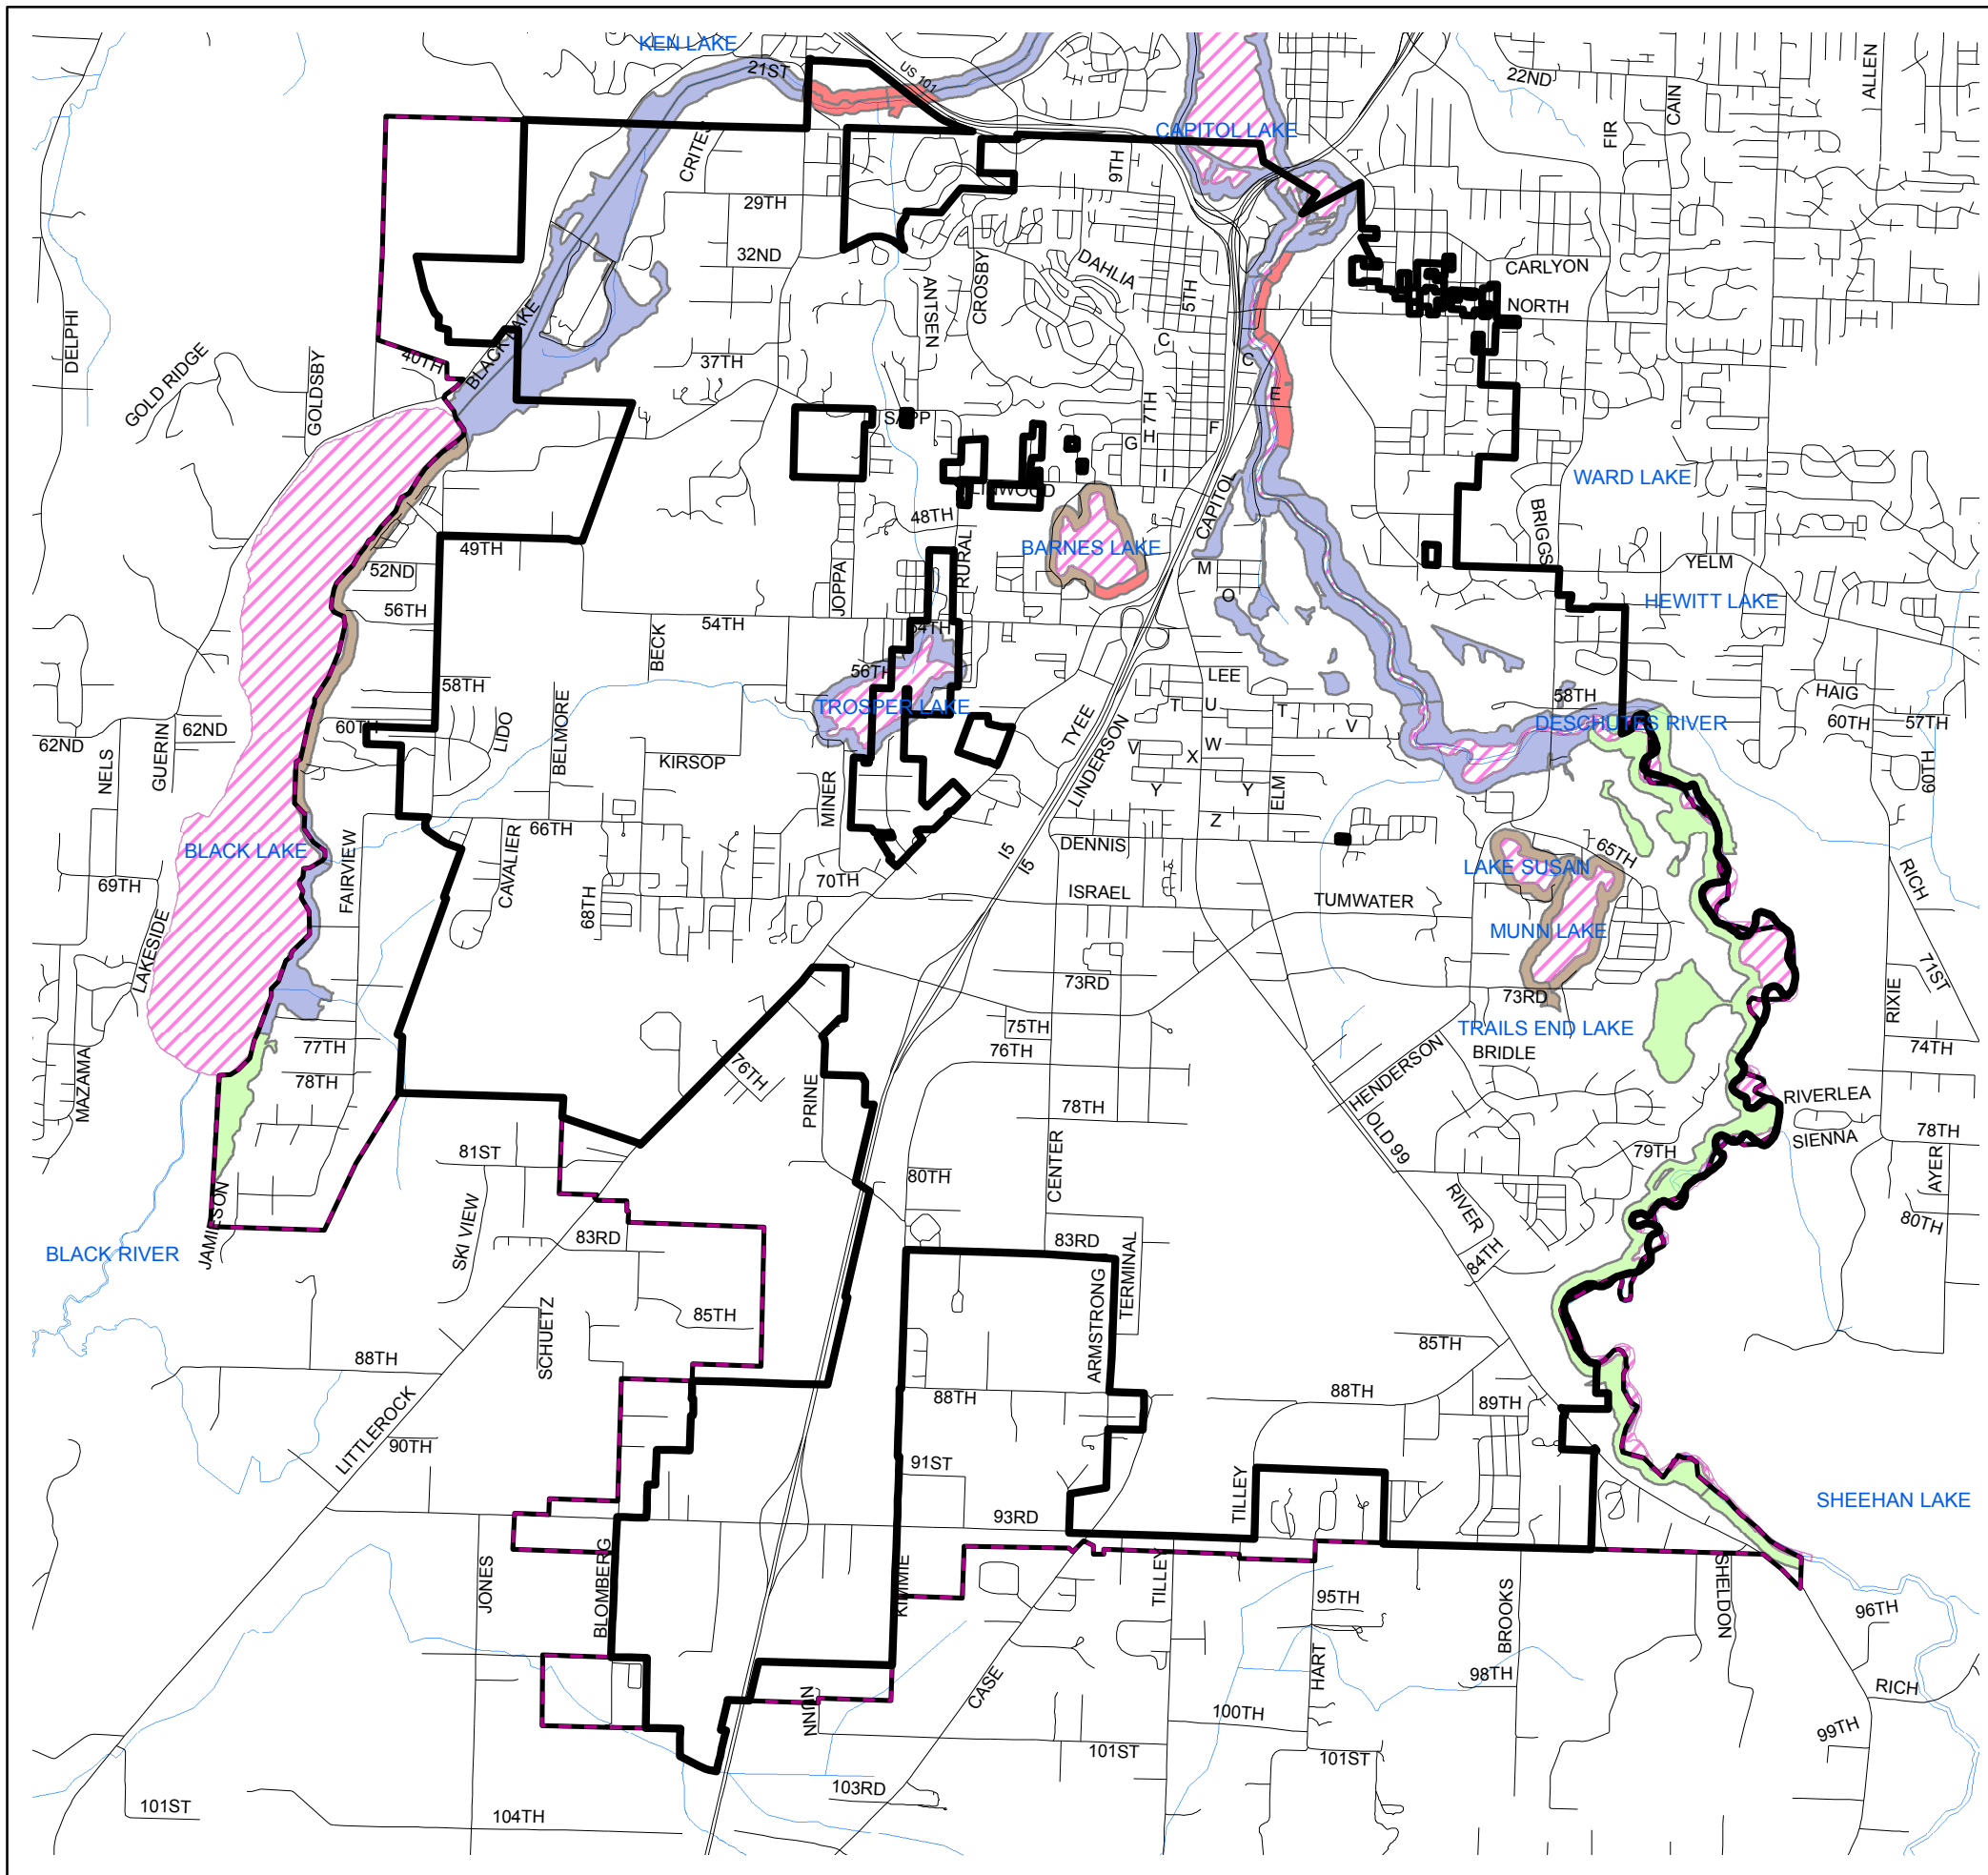

Shorelines of the State for the City of Tumwater

Legend

- Tumwater City Limits
- Urban Growth Boundary

Shorelines of the State

SHORELINE DESIGNATIONS

- AQUATIC
- NATURAL
- URBAN CONSERVANCY
- SHORELINE RESIDENTIAL
- URBAN INTENSITY

Data sourced from Thurston County and Tumwater SMP

Tumwater Community Development Department
September 2016
Shorelines of the state 9-6-2016.mxd

DISCLAIMER: The City of Tumwater does not warrant, guarantee, or accept any liability for the accuracy, precision, or completeness of any information shown hereon or for any inferences made therefrom.