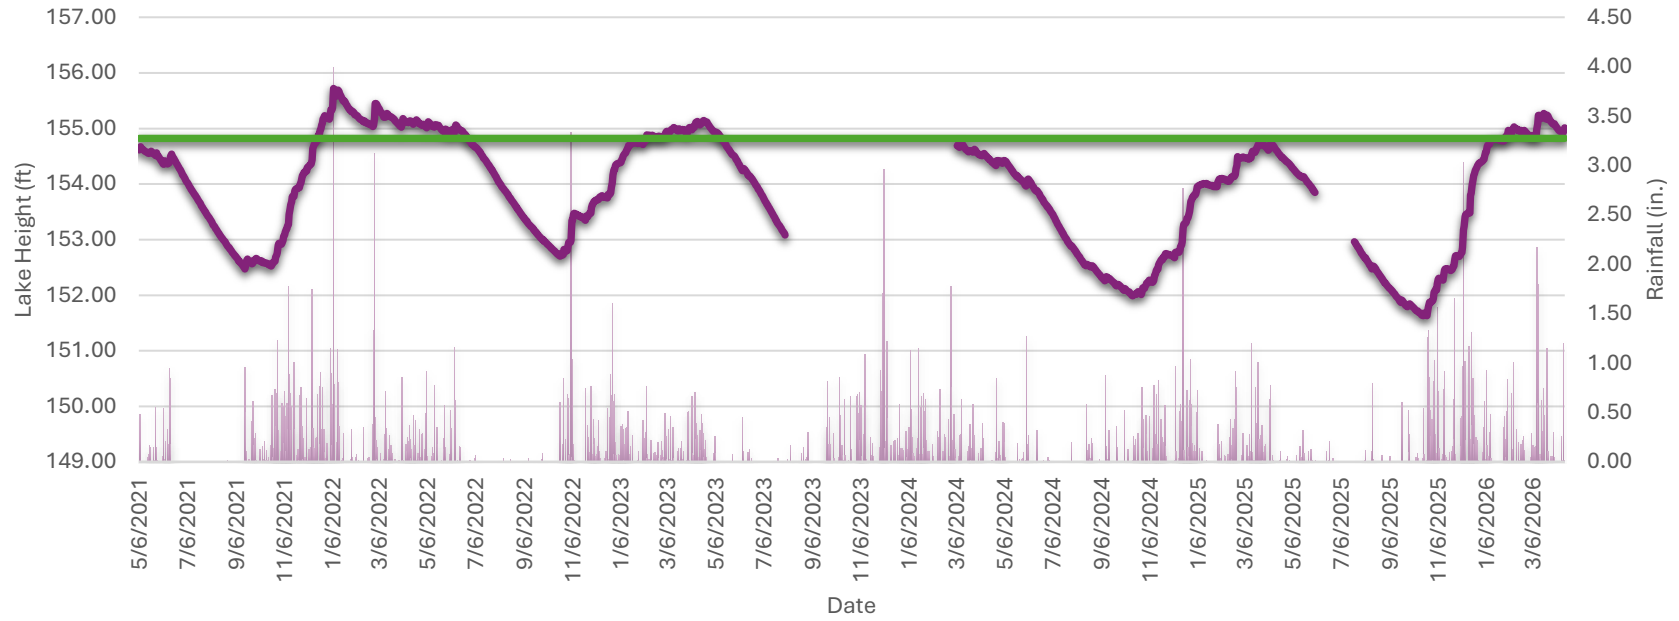

# Barnes Lake Water Level (ft)

# Temperature (°F)