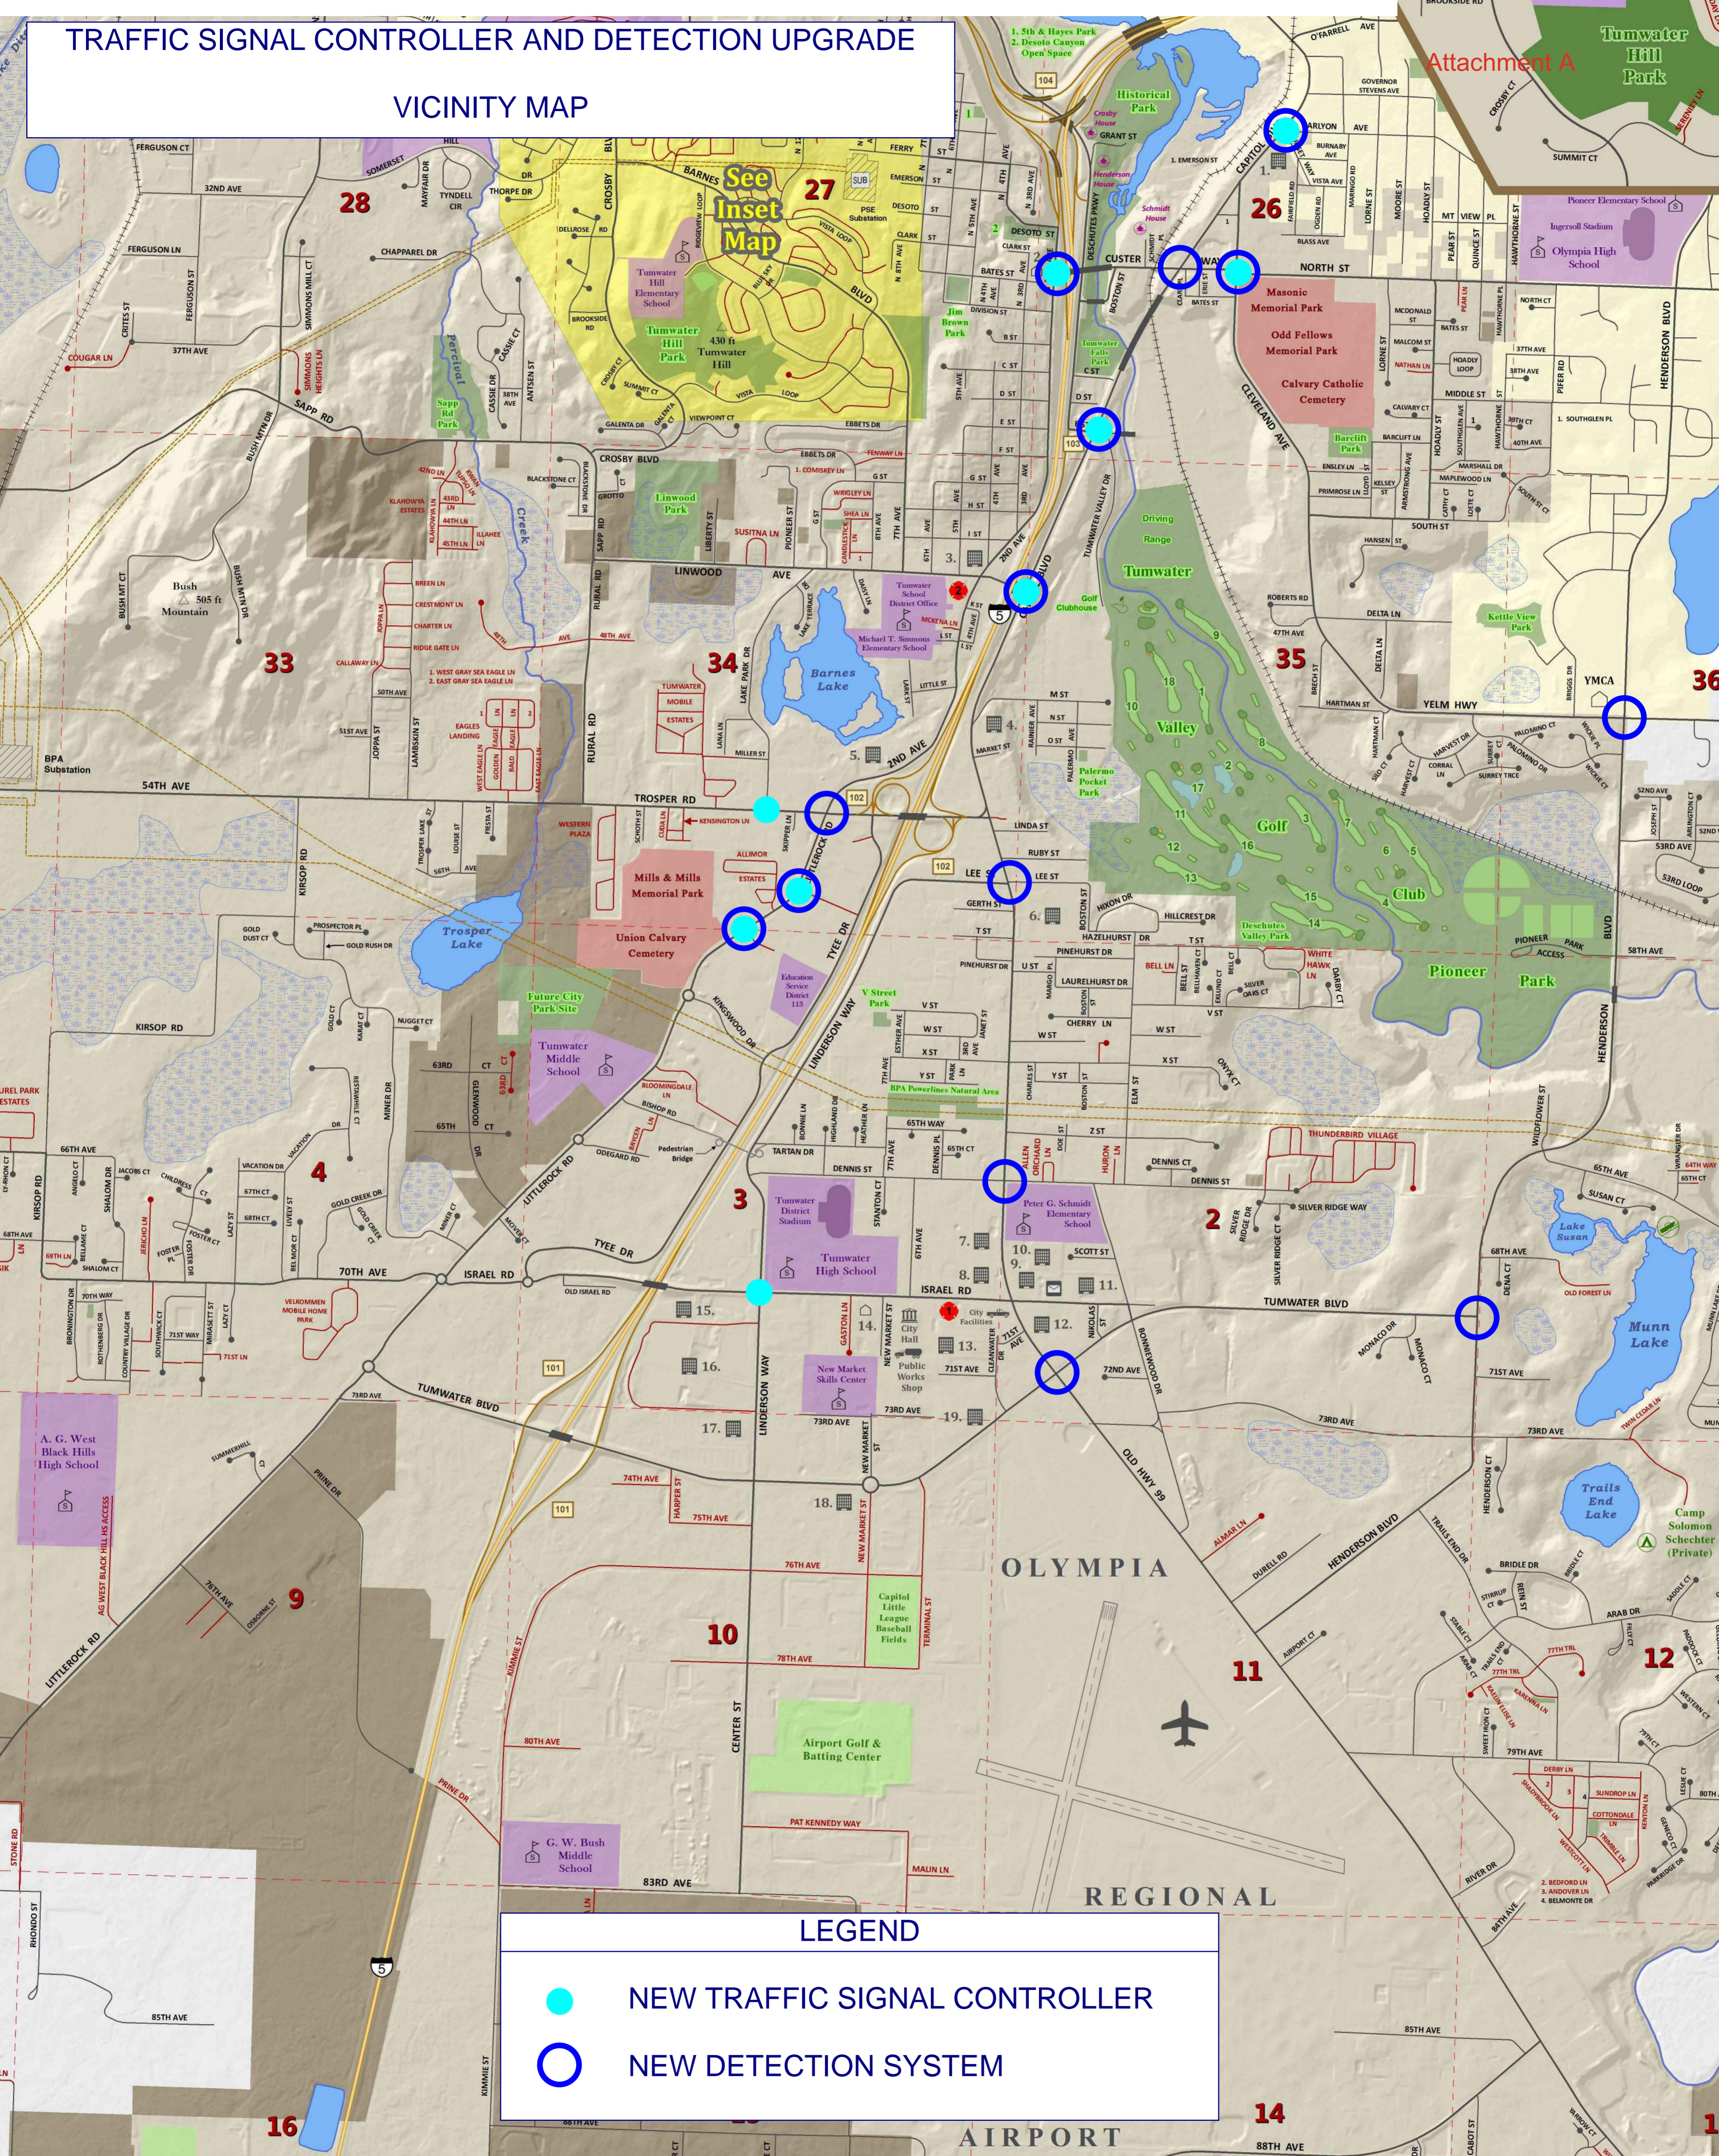

TRAFFIC SIGNAL CONTROLLER AND DETECTION UPGRADE

VICINITY MAP

LEGEND

NEW TRAFFIC SIGNAL CONTROLLER

NEW DETECTION SYSTEM