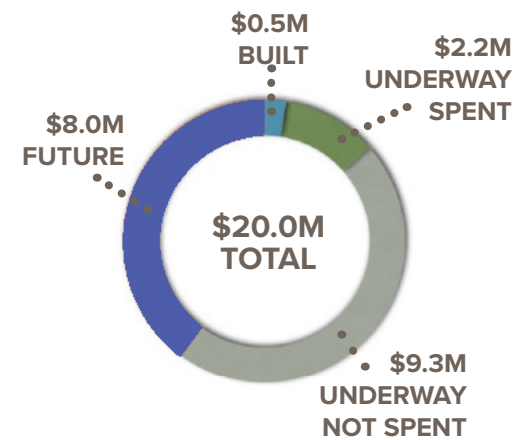

CURRENT PROJECTS

TUALATIN MOVING FORWARD BOND PROGRAM
OVERALL PROGRAM/PROJECT SCHEDULE

PHASES: PLANNING DESIGN CONSTRUCTION