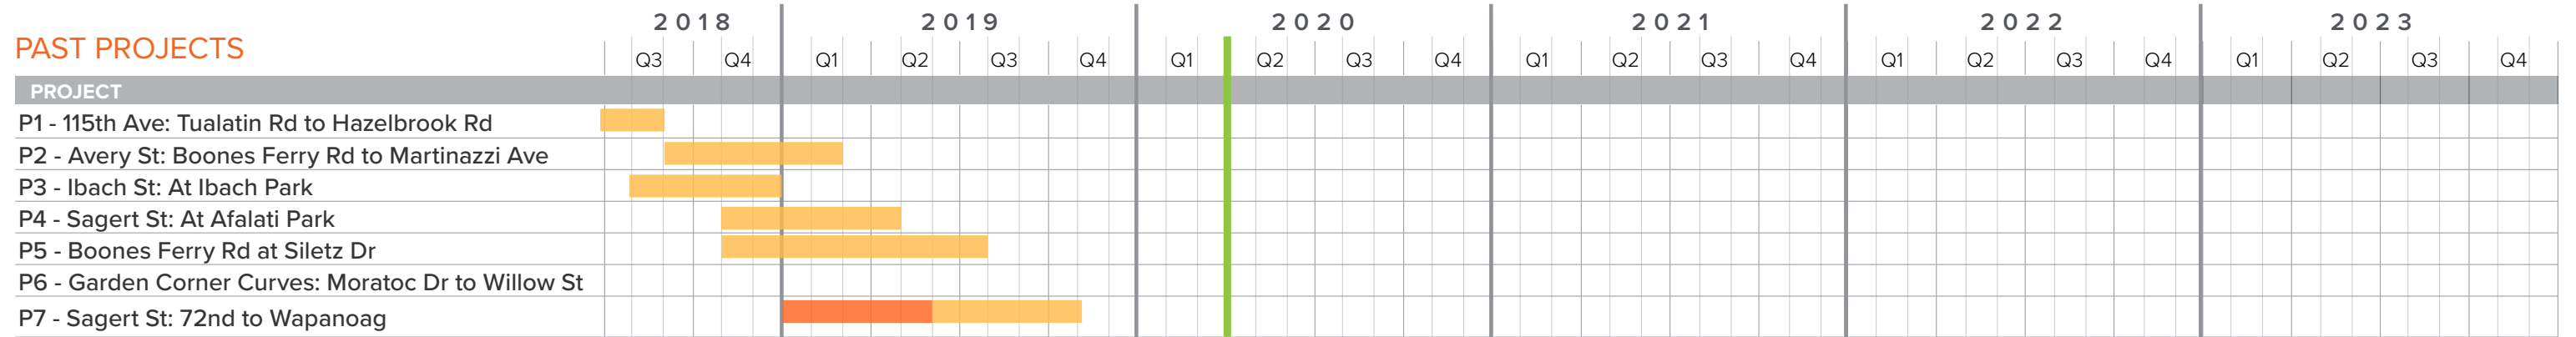

TUALATIN MOVING FORWARD BOND PROGRAM
OVERALL PROGRAM/PROJECT SCHEDULE

PHASES: PLANNING DESIGN CONSTRUCTION

TUALATIN MOVING FORWARD BOND PROGRAM
OVERALL PROGRAM/PROJECT SCHEDULE

PHASES: PLANNING DESIGN CONSTRUCTION

CURRENT PROJECTS

TUALATIN MOVING FORWARD BOND PROGRAM
OVERALL PROGRAM/PROJECT SCHEDULE

PHASES: PLANNING DESIGN CONSTRUCTION