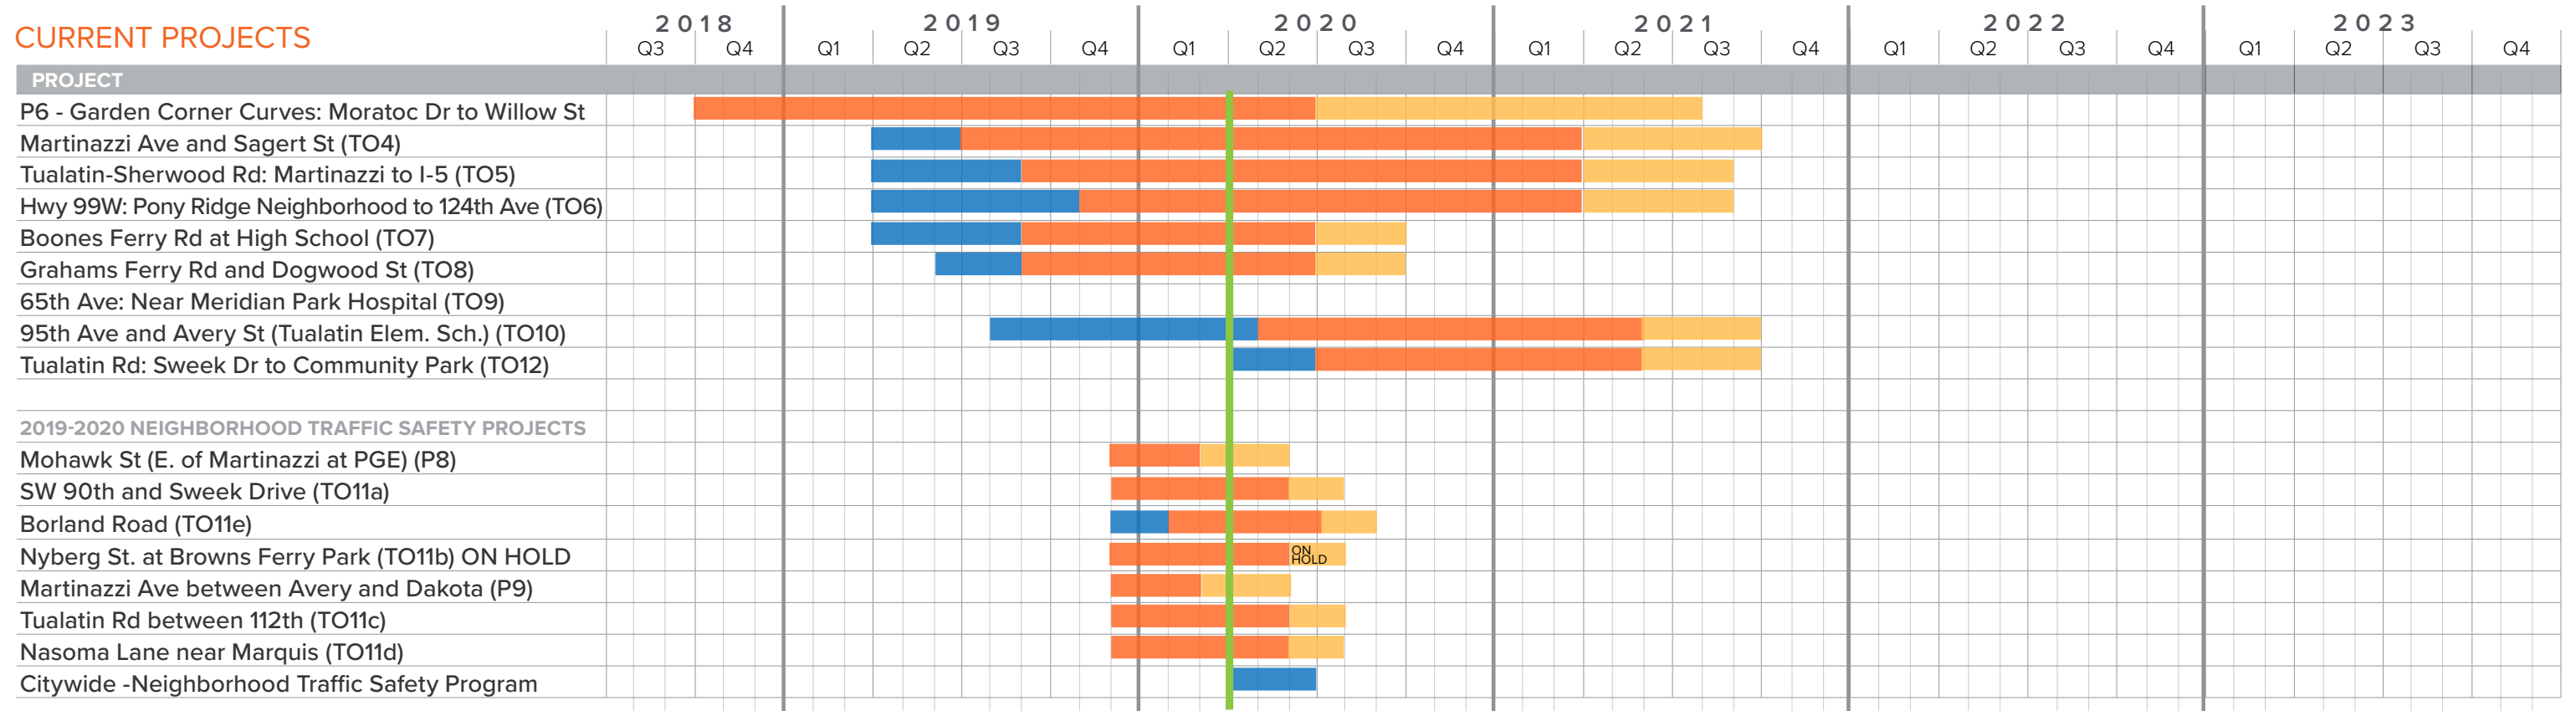

TUALATIN MOVING FORWARD BOND PROGRAM
OVERALL PROGRAM/PROJECT SCHEDULE

PHASES: PLANNING DESIGN CONSTRUCTION

TUALATIN MOVING FORWARD BOND PROGRAM
OVERALL PROGRAM/PROJECT SCHEDULE

PHASES: PLANNING DESIGN CONSTRUCTION

CURRENT PROJECTS

TUALATIN MOVING FORWARD BOND PROGRAM
OVERALL PROGRAM/PROJECT SCHEDULE

PHASES: PLANNING DESIGN CONSTRUCTION