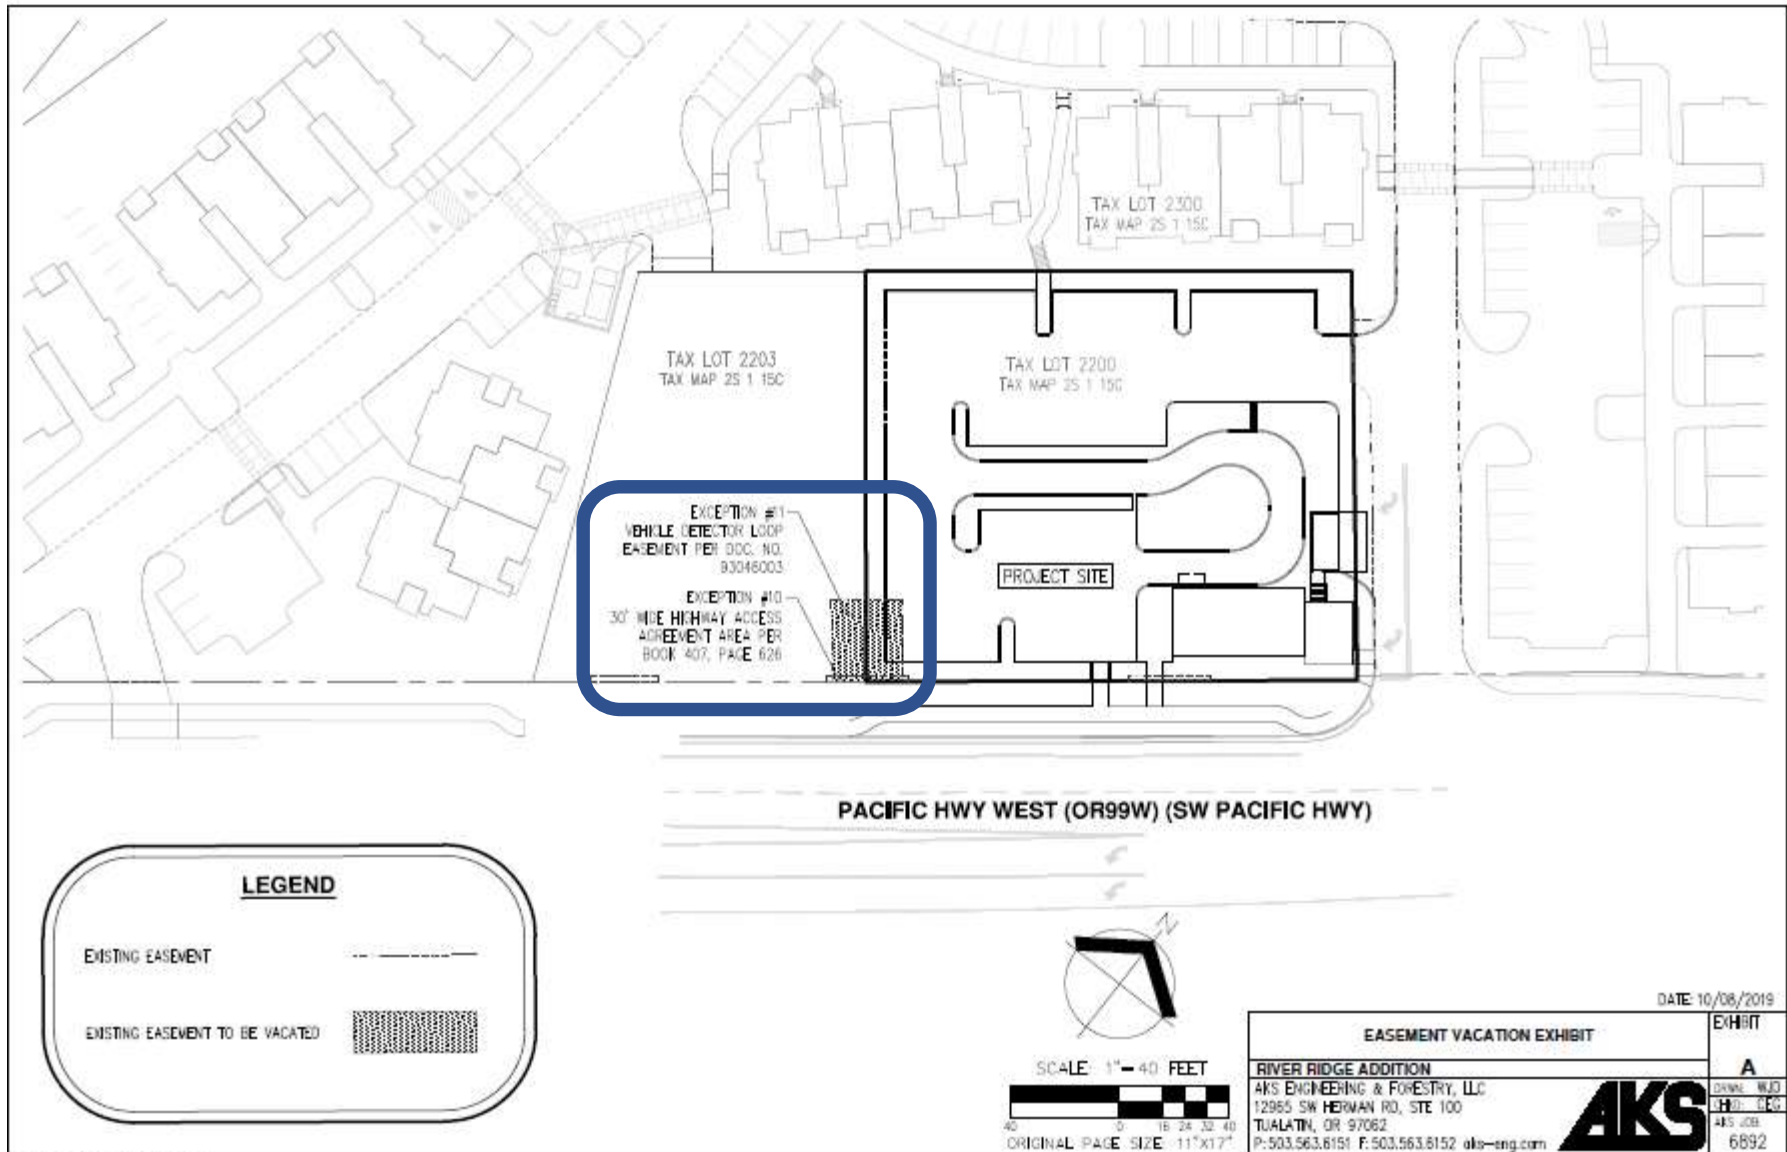

# AR19-0004, River Ridge Parking Lot, Detector Loop Easement Quitclaim, 17905 SW Pacific Highway

# Exhibit B – Easement Vacation Exhibit

# Exhibit B continued – Detector Loop Exhibit