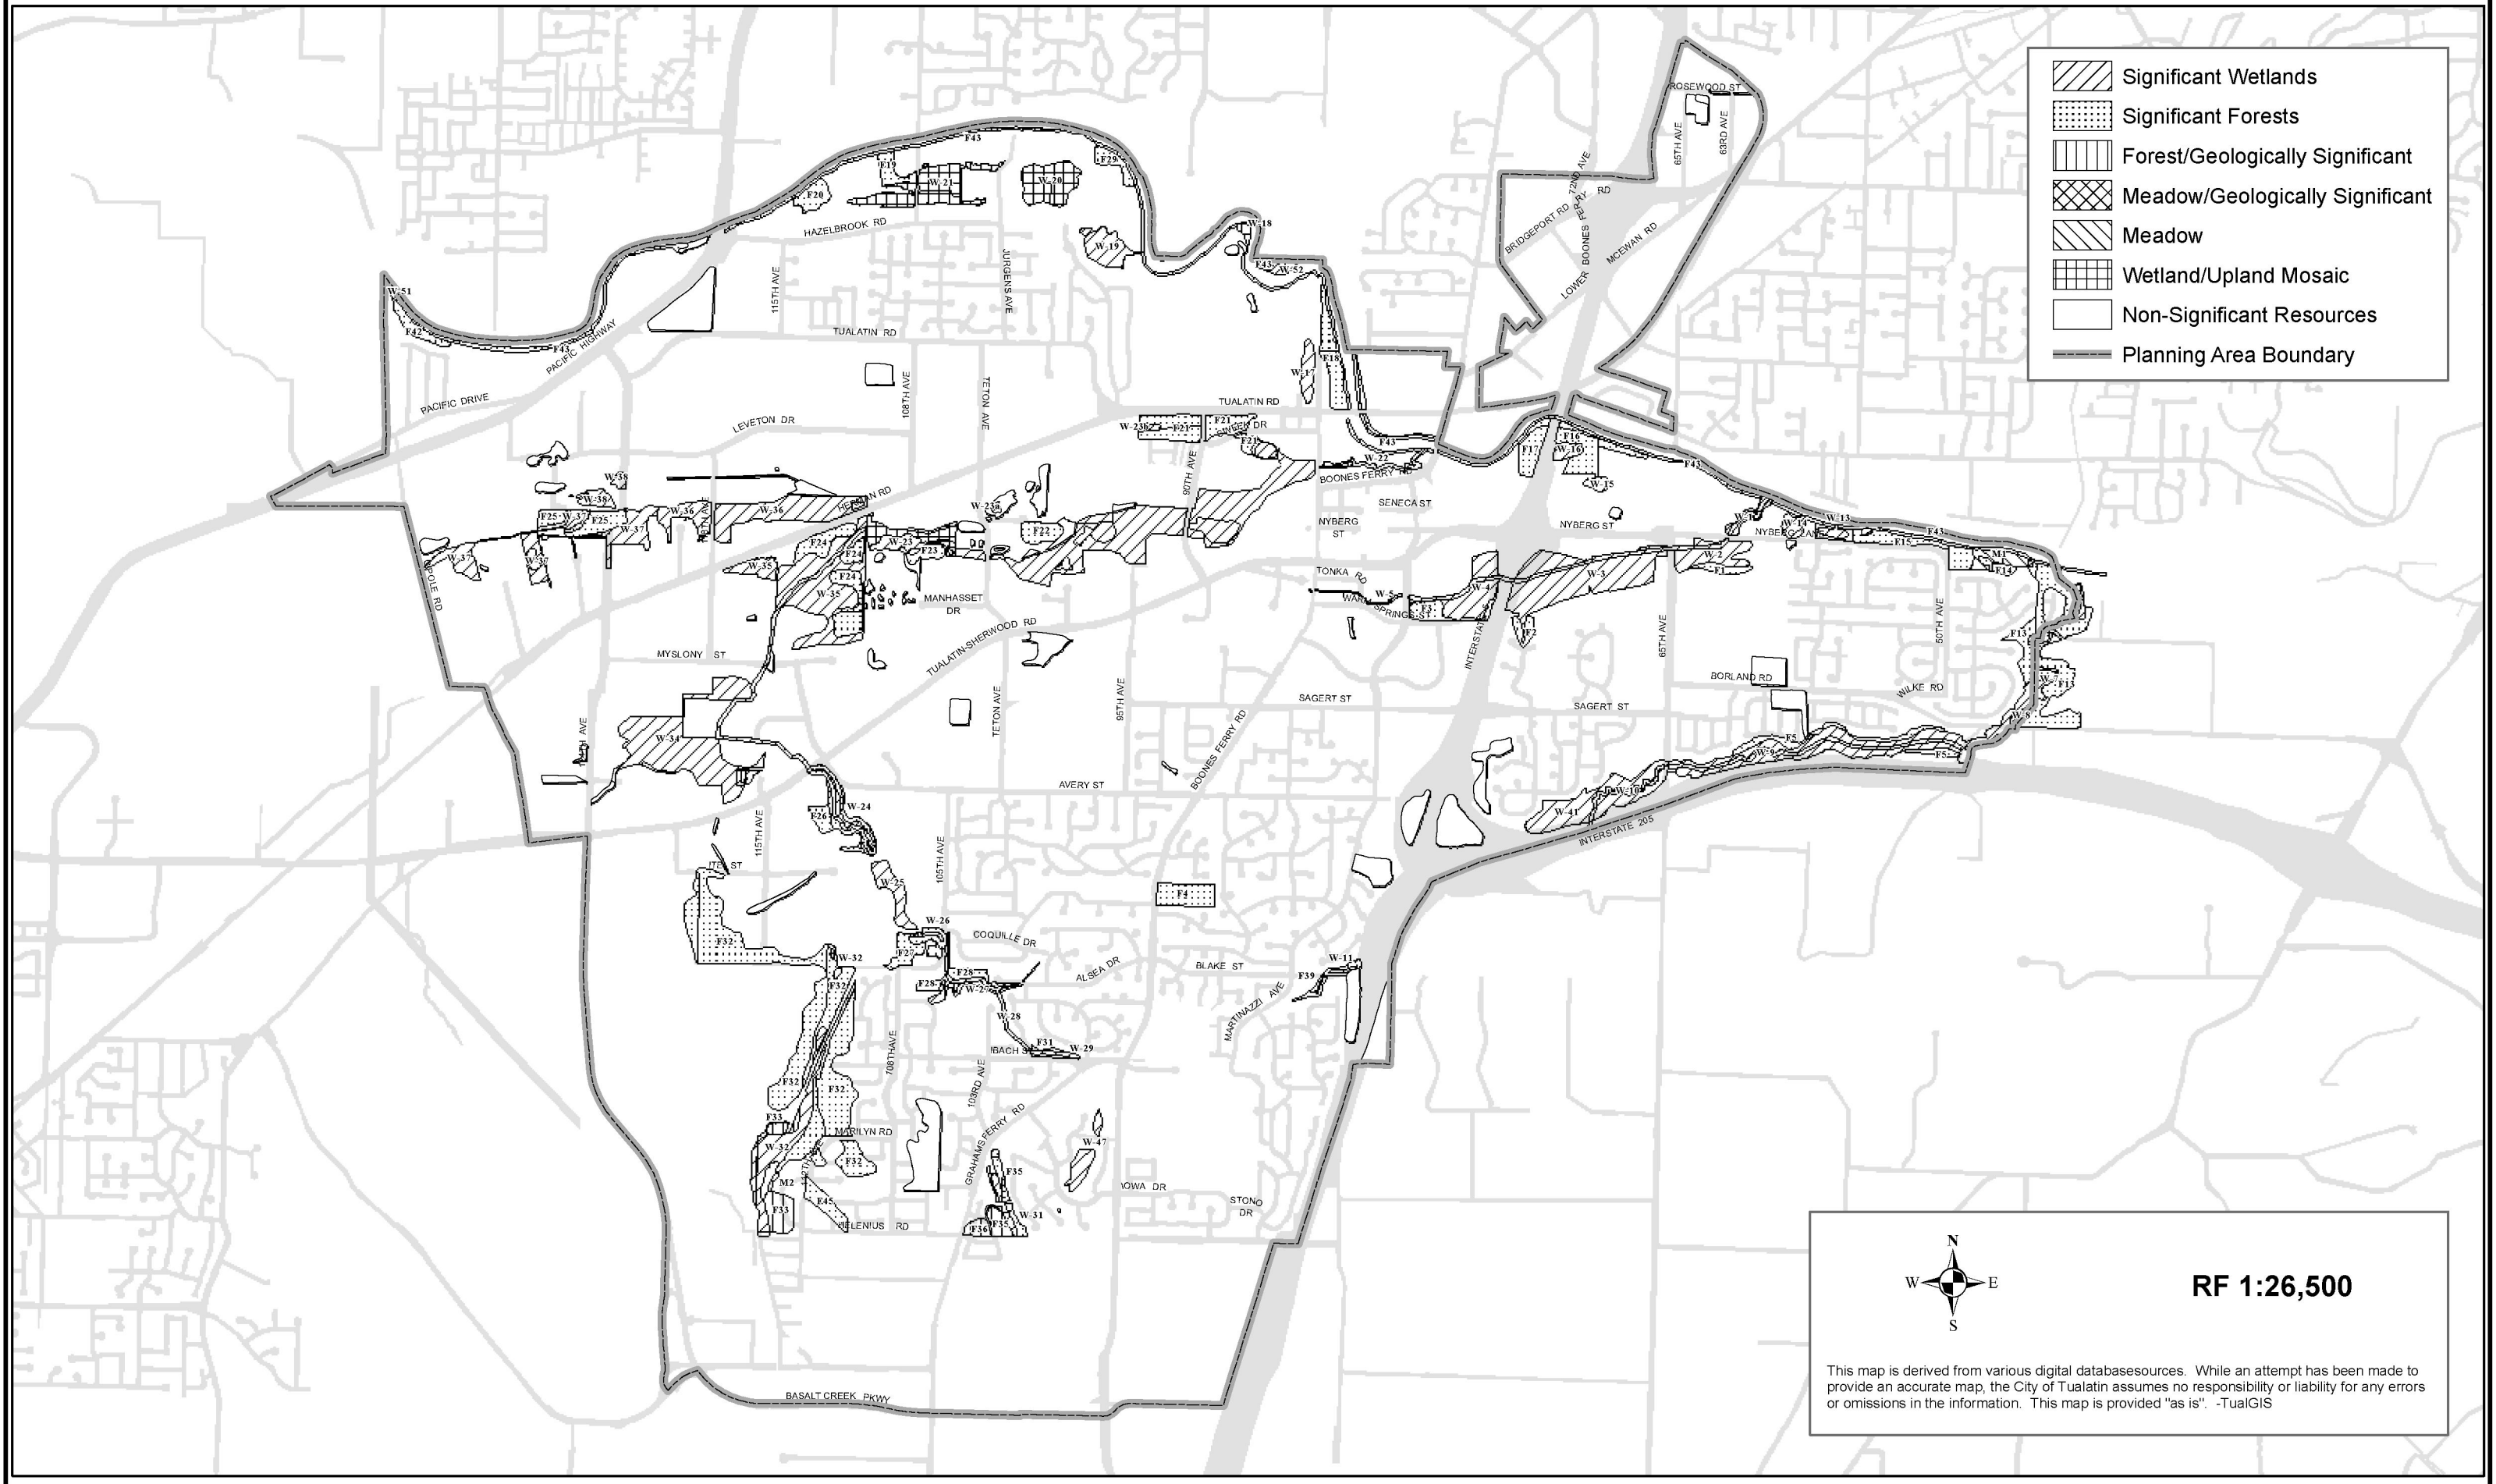

# Map 72-3: Significant Natural Resources

Significant Wetlands  
 Significant Forests  
 Forest/Geologically Significant  
 Meadow/Geologically Significant  
 Meadow  
 Wetland/Upland Mosaic  
 Non-Significant Resources  
 Planning Area Boundary

RF 1:26,500

This map is derived from various digital databasesources. While an attempt has been made to provide an accurate map, the City of Tualatin assumes no responsibility or liability for any errors or omissions in the information. This map is provided "as is". -TualGIS