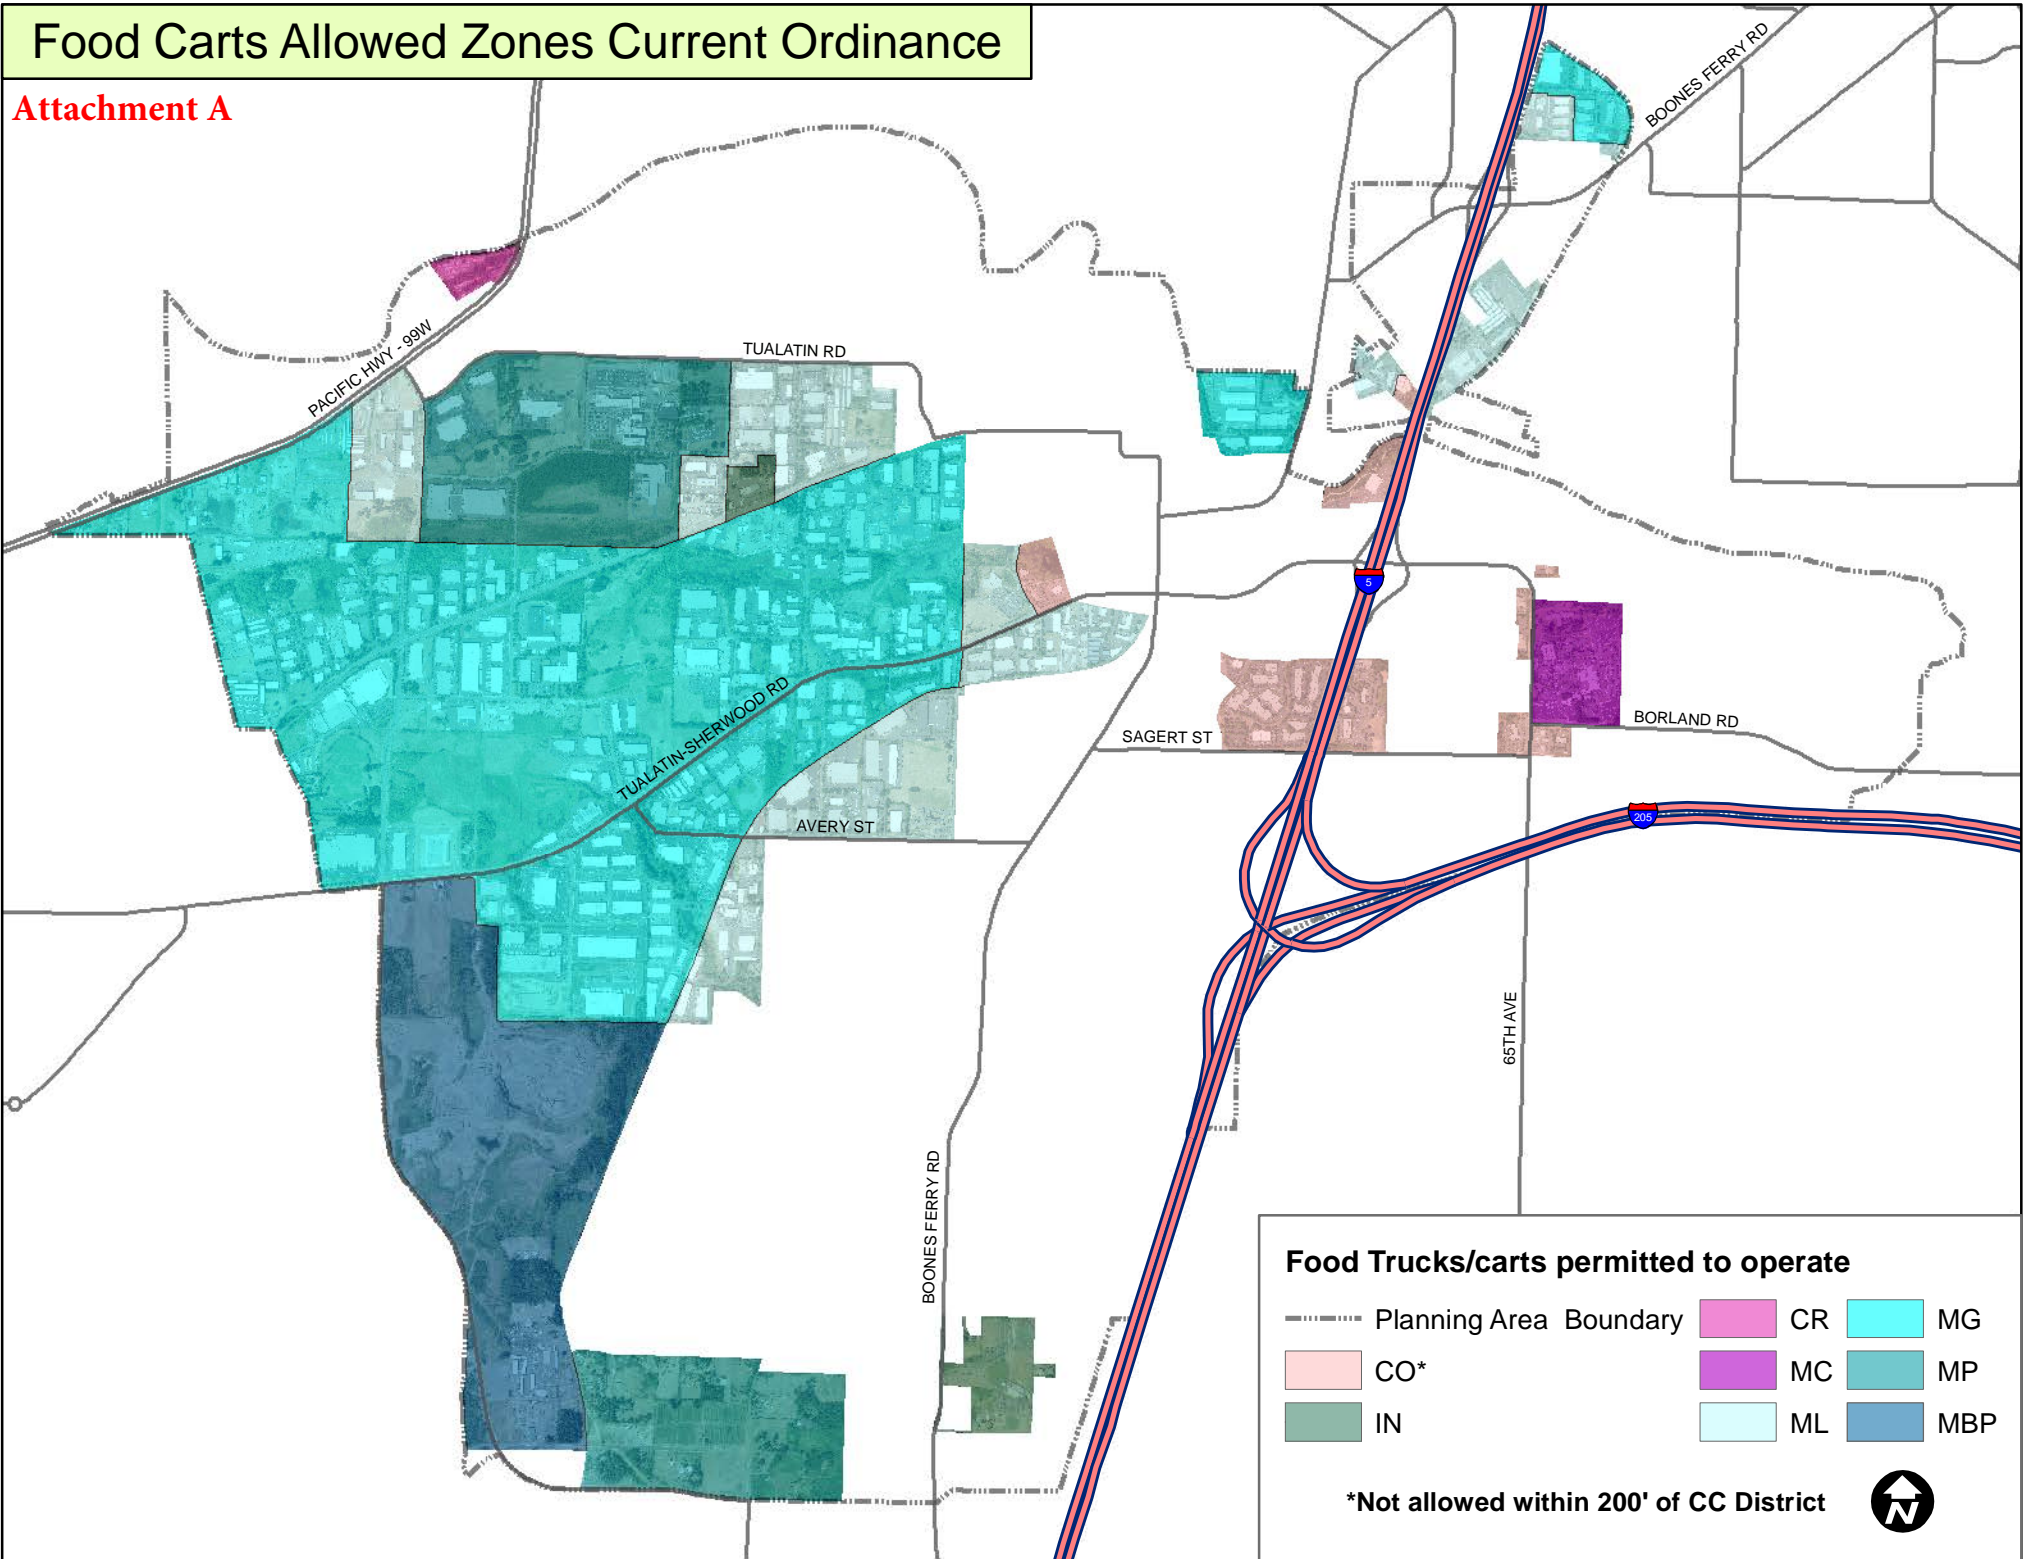

# Food Carts Allowed Zones Current Ordinance

## Attachment A

### Food Trucks/carts permitted to operate

- Planning Area Boundary
- CO\*
- IN
- CR
- MC
- ML
- MG
- MP
- MBP

\*Not allowed within 200' of CC District