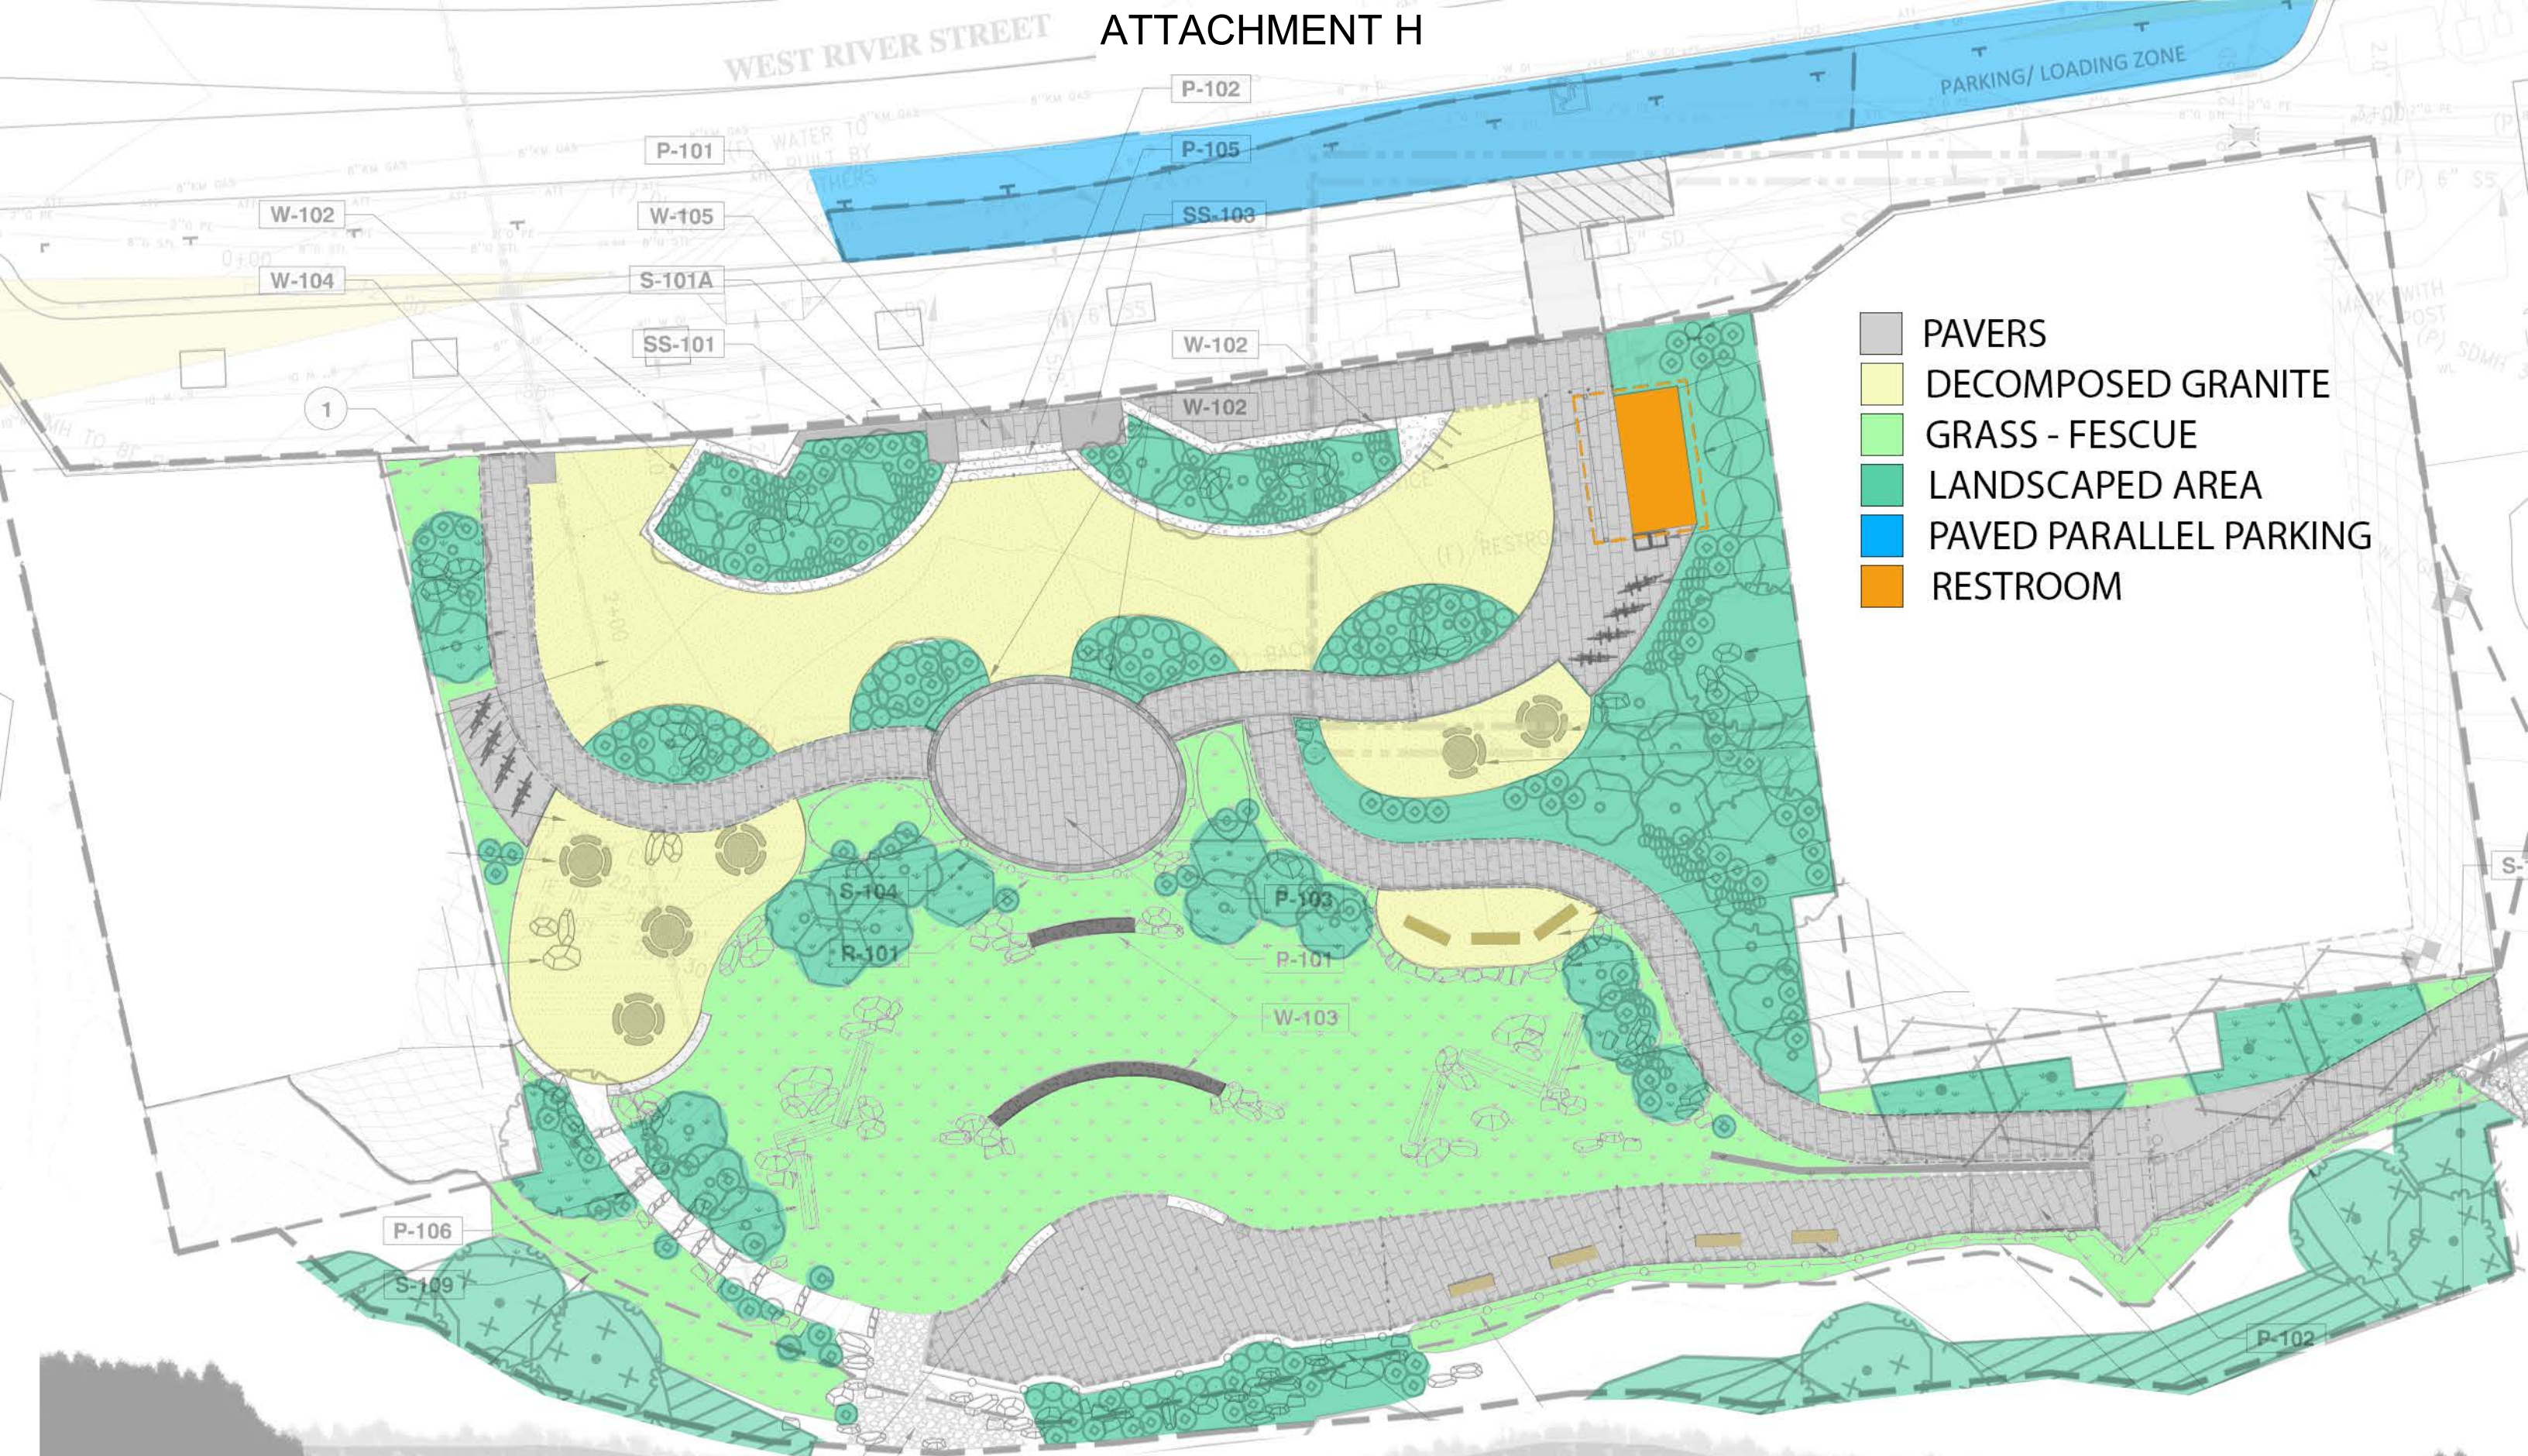

# ATTACHMENT H

- PAVERS
- DECOMPOSED GRANITE
- GRASS - FESCUE
- LANDSCAPED AREA
- PAVED PARALLEL PARKING
- RESTROOM

#2370 2024-01-16

## WEST RIVER PARK - SURFACE & FEATURE EXHIBIT TRUCKEE, CA