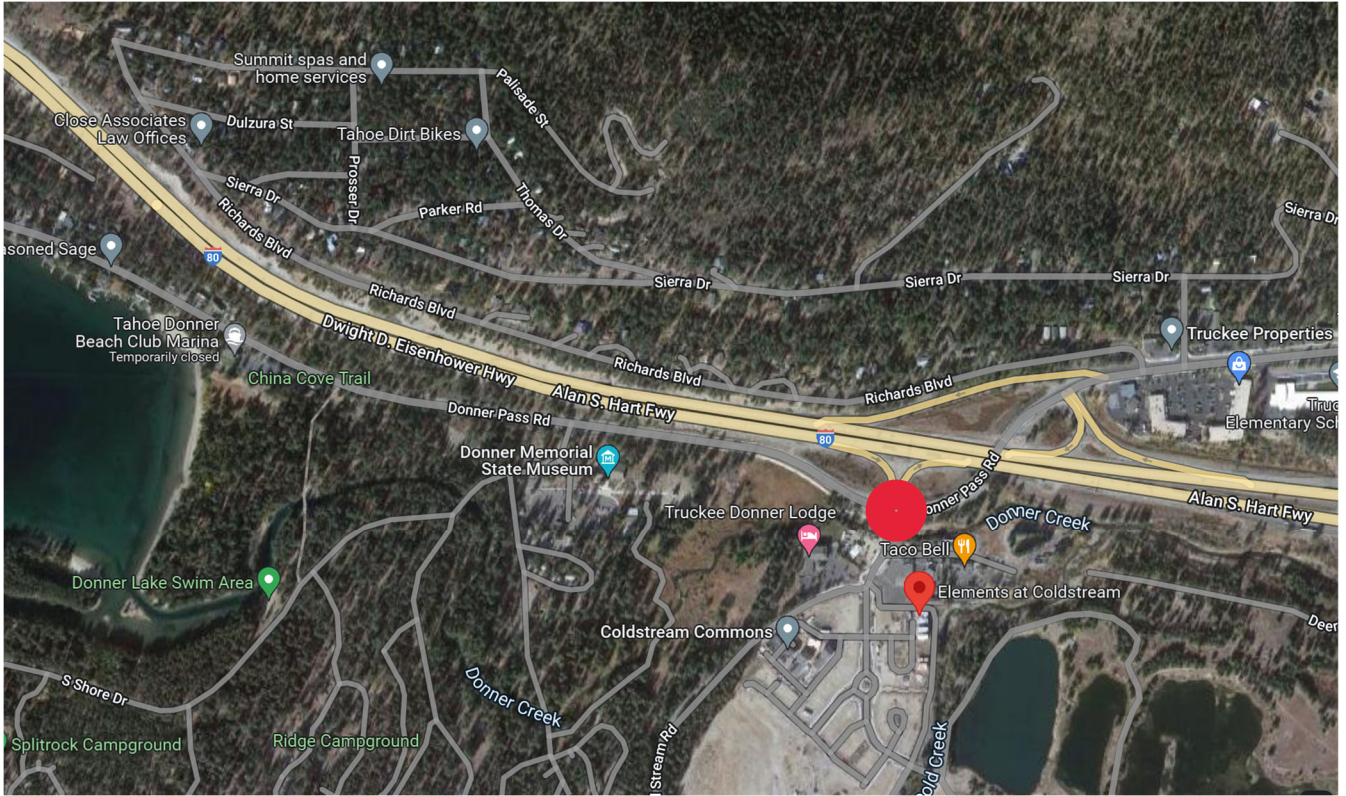

Attachment B - Potential Locations

Coldstream Road/Donner Pass Road/I-80 Roundabout Location

Source: Google Maps

Figure 5.6: Truckee Railyard North Balloon Site