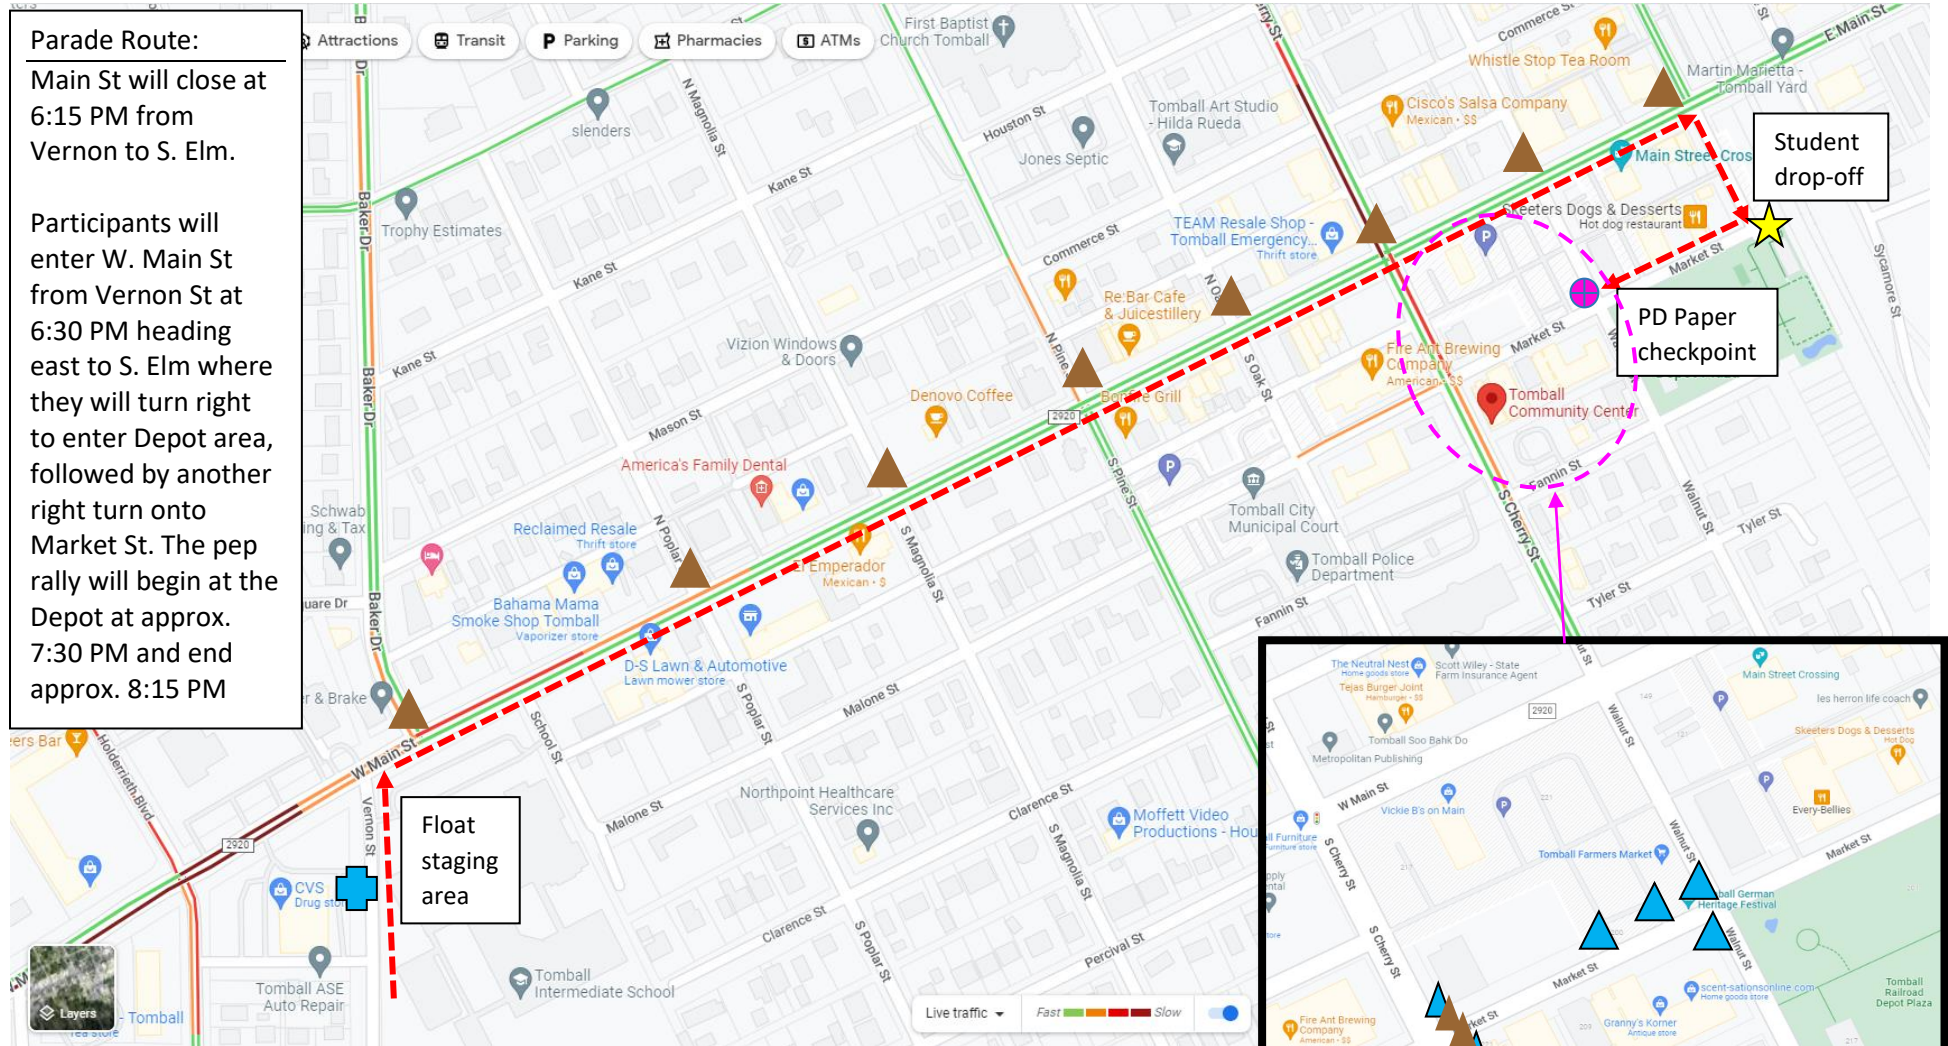

Tomball HS Homecoming Parade/Community Rally - Wednesday, October 5, 2022

**Parade Route:**  
 Main St will close at 6:15 PM from Vernon to S. Elm.  
 Participants will enter W. Main St from Vernon St at 6:30 PM heading east to S. Elm where they will turn right to enter Depot area, followed by another right turn onto Market St. The pep rally will begin at the Depot at approx. 7:30 PM and end approx. 8:15 PM

Float staging area

Student drop-off

PD Paper checkpoint

-  Wood barricades
-  Water barricades

Market St to S. Cherry needs **WATER** barricades on BOTH left AND right side of the road with **WOODEN** in the middle