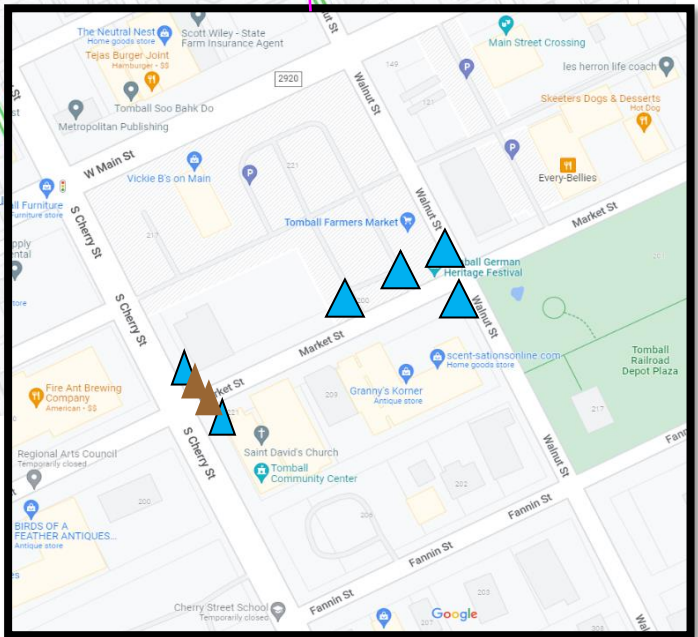

Tomball HS Homecoming Parade/Community Rally - Wednesday, October 5, 2022

**Parade Route:**  
 Main St will close at 6:15 PM from Vernon to S. Elm.  
 Participants will enter W. Main St from Vernon St at 6:30 PM heading east to S. Elm where they will turn right to enter Depot area, followed by another right turn onto Market St. The pep rally will begin at the Depot at approx. 7:30 PM and end approx. 8:15 PM

Float staging area

Student drop-off

PD Paper checkpoint

-  Wood barricades
-  Water barricades

Market St to S. Cherry needs **WATER** barricades on BOTH left AND right side of the road with **WOODEN** in the middle