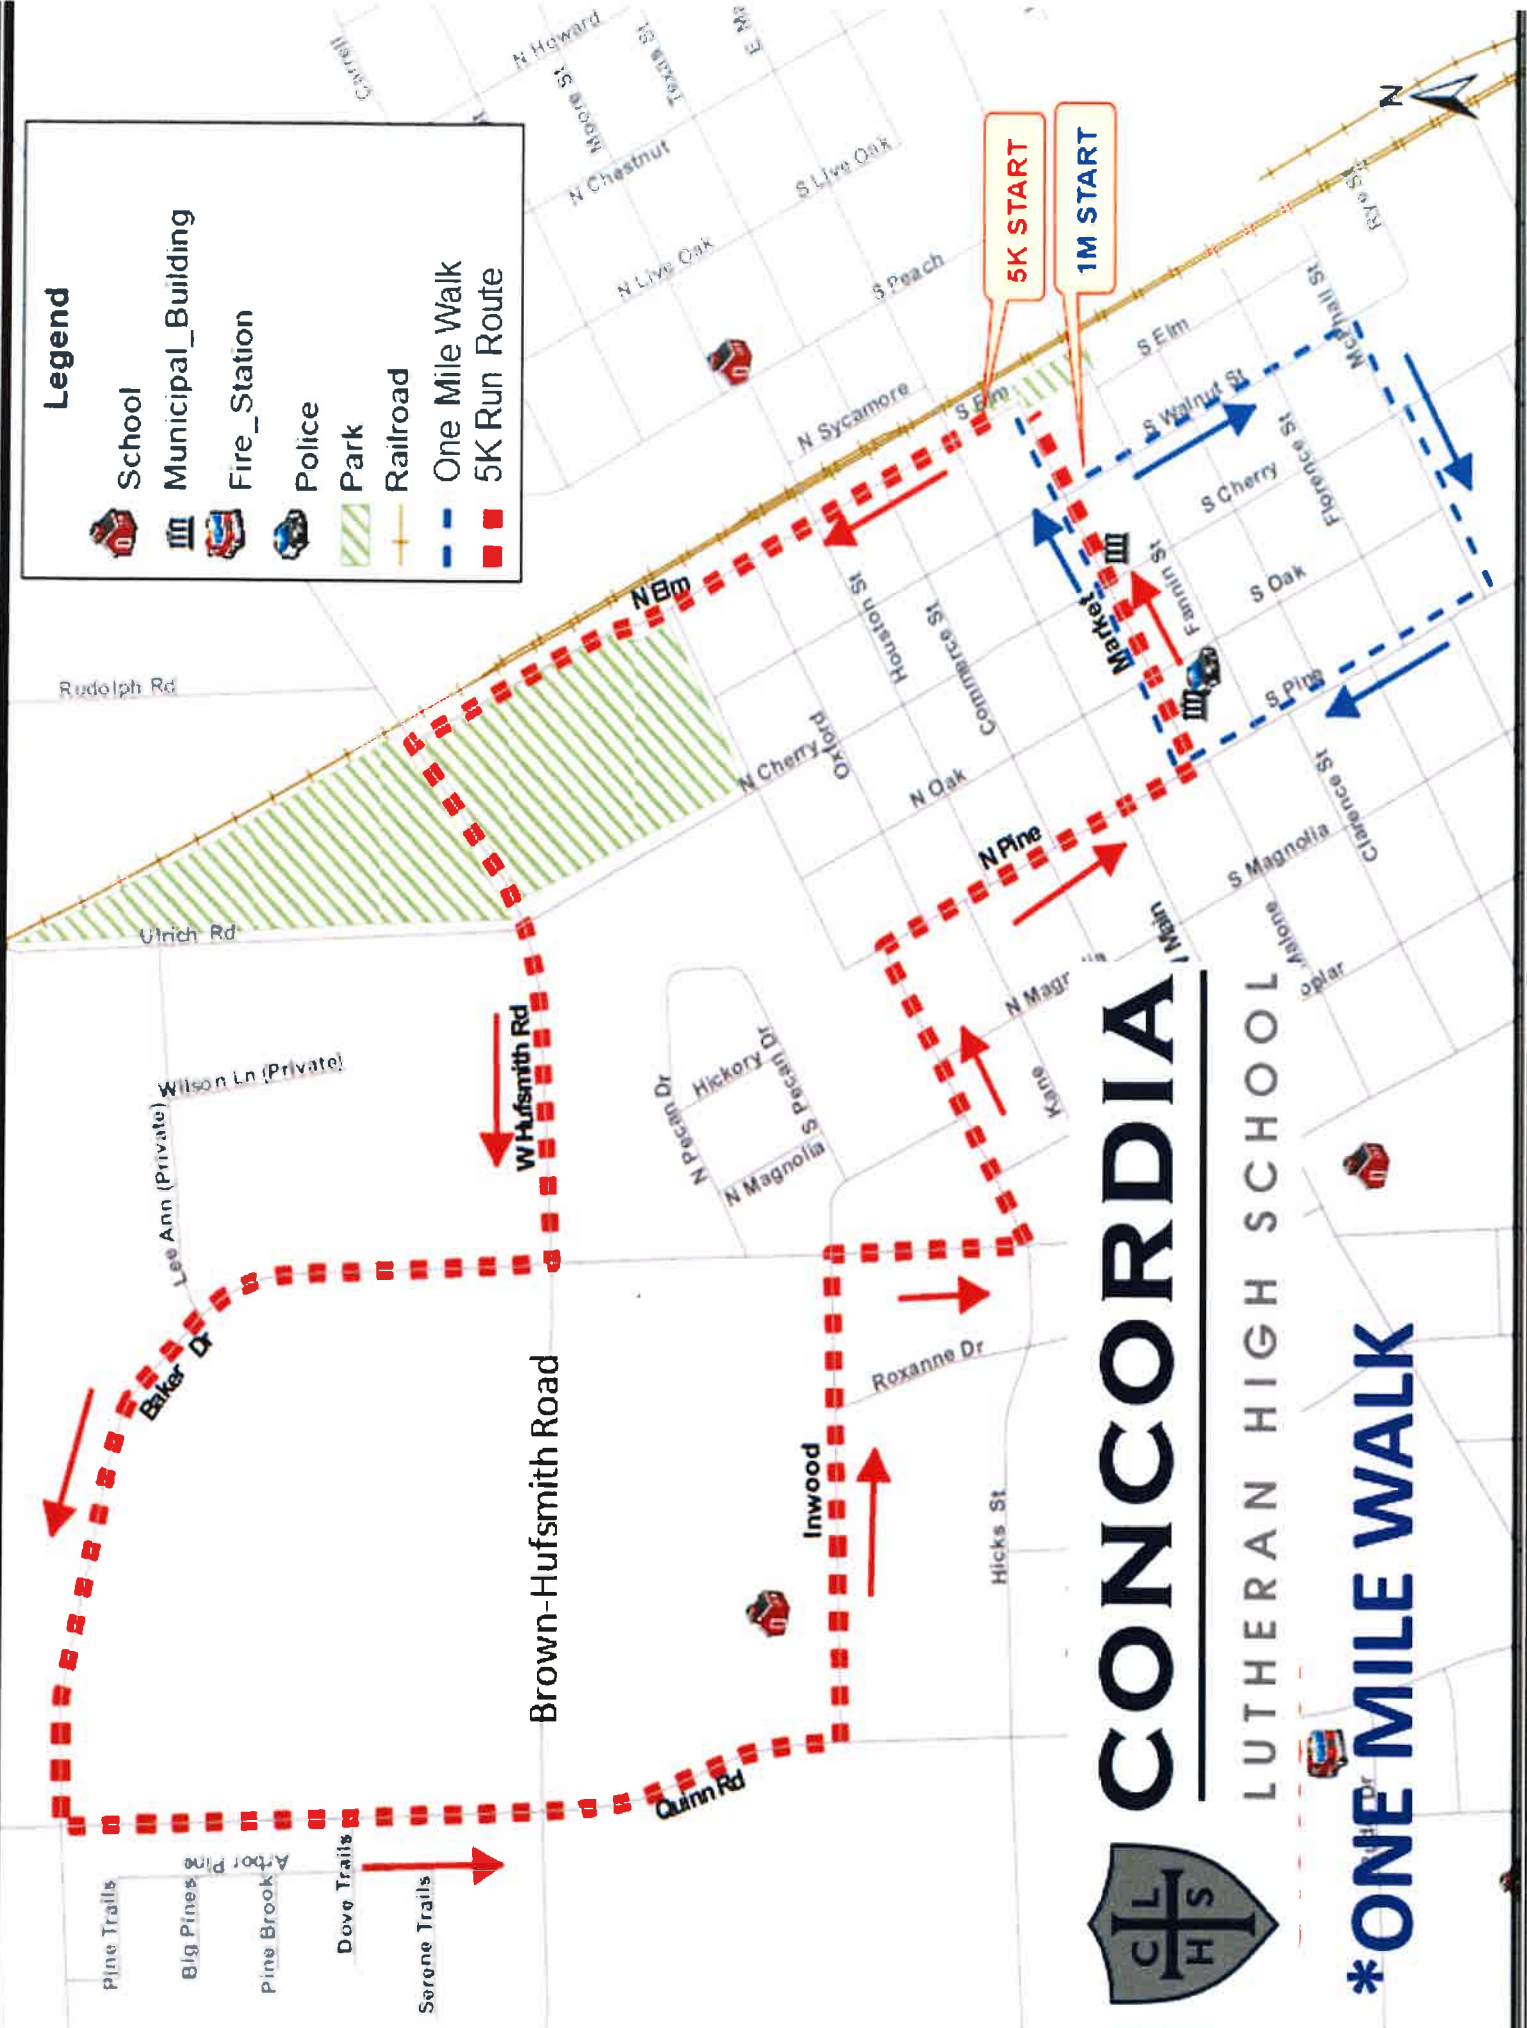

Legend

-  School
-  Municipal_Building
-  Fire_Station
-  Police
-  Park
-  Railroad
-  One Mile Walk
-  5K Run Route

CONCORDIA

LUTHERAN HIGH SCHOOL

***ONE MILE WALK**