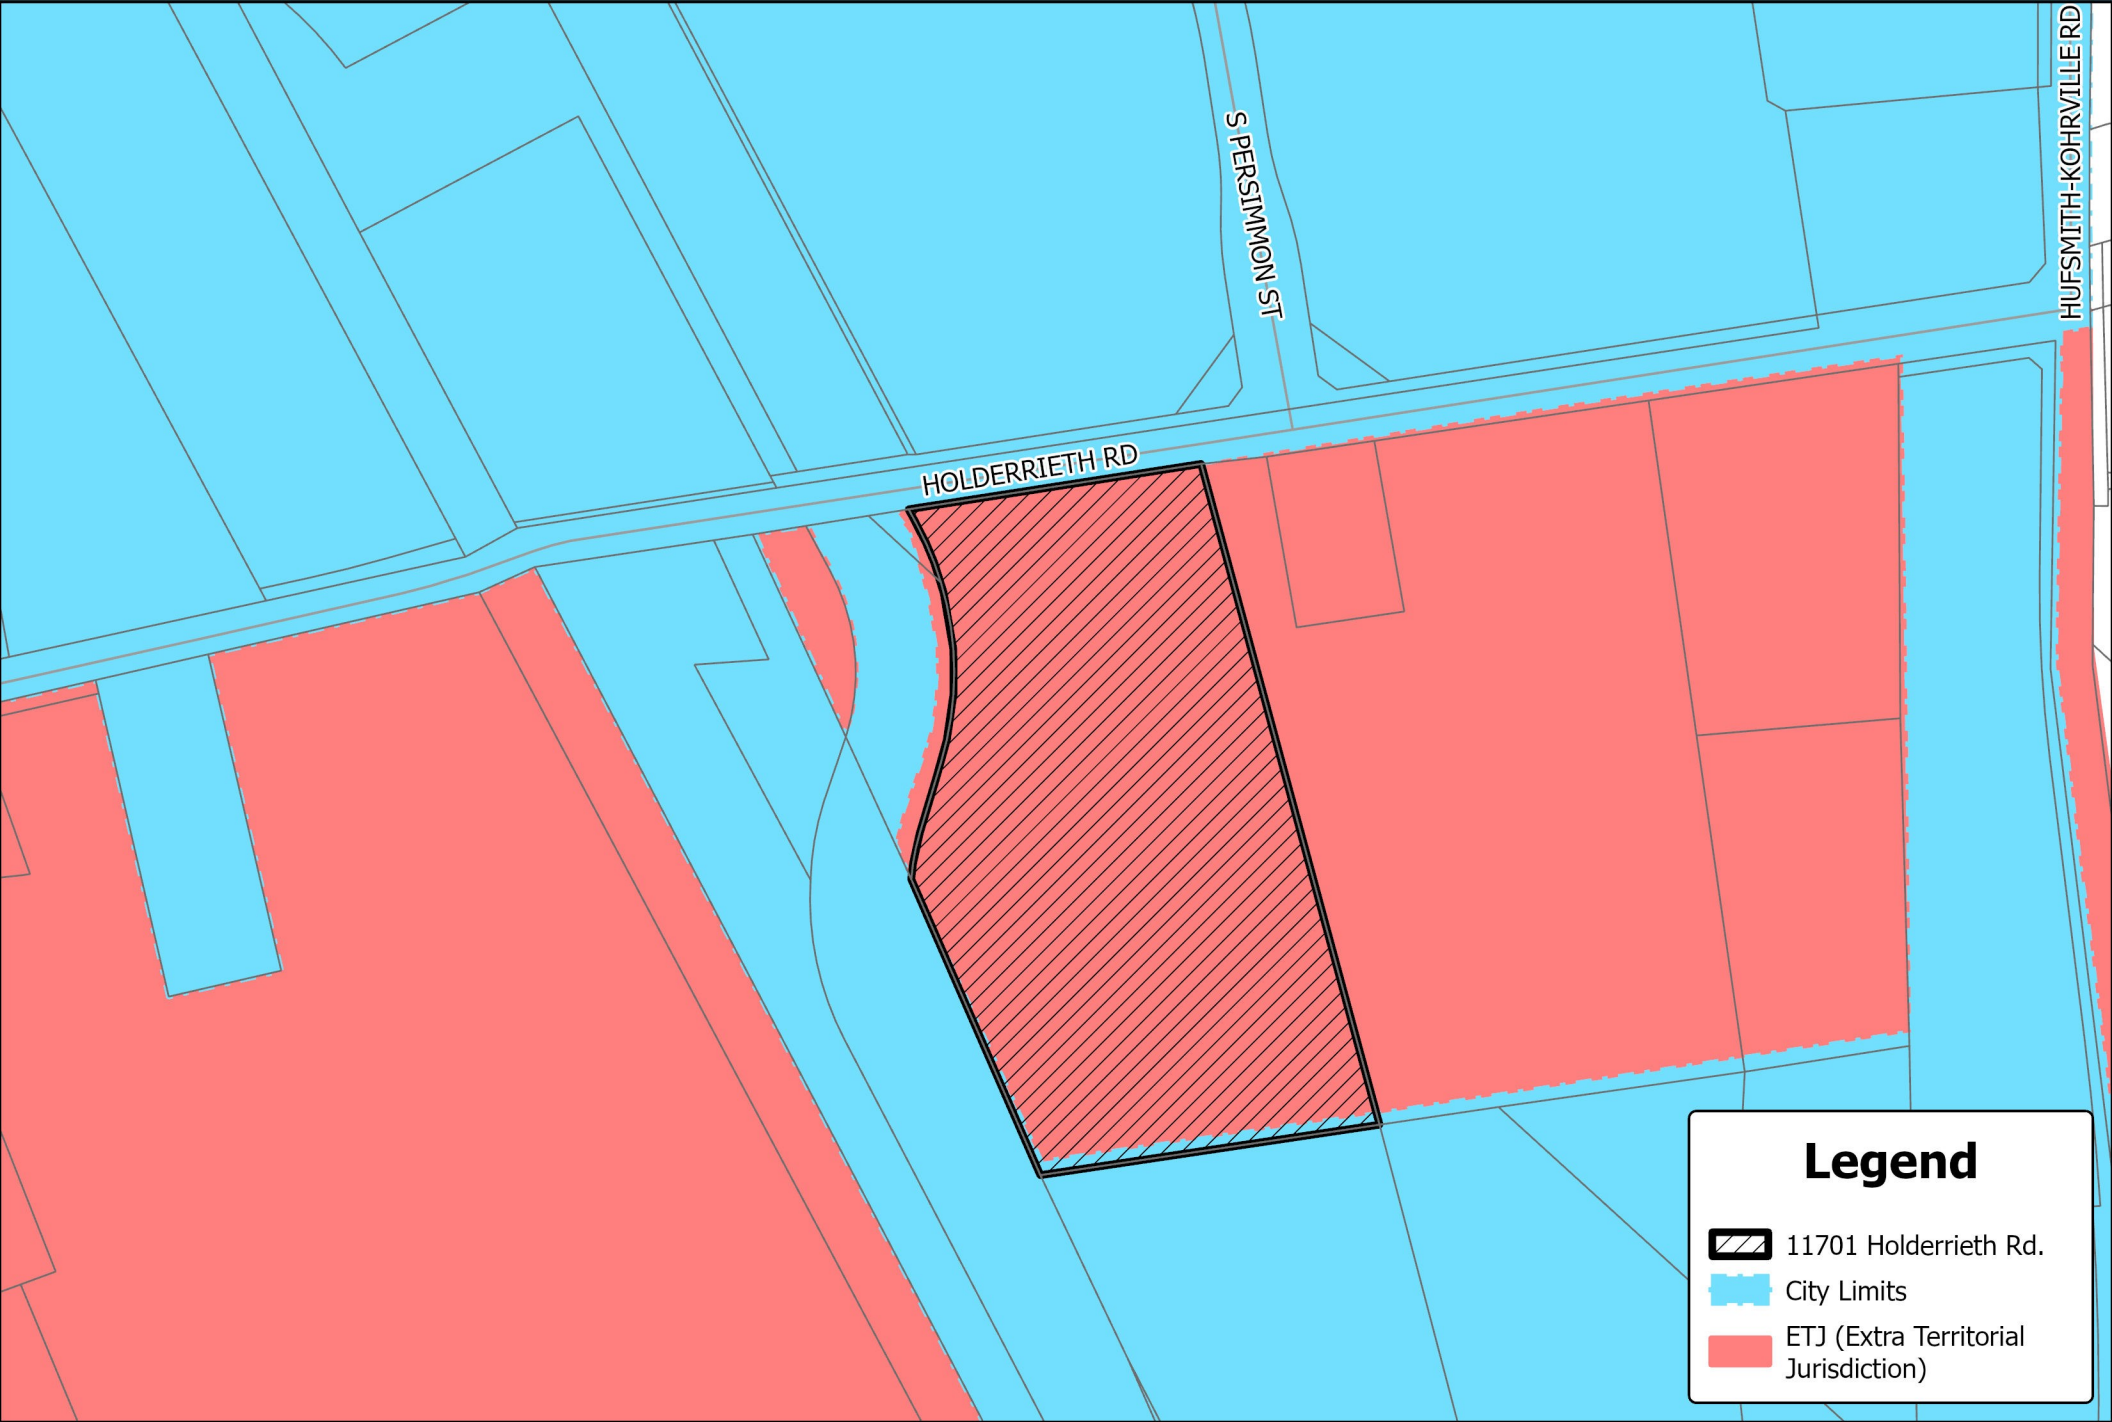

Municipal Boundaries

Legend

-  11701 Holderrieth Rd.
-  City Limits
-  ETJ (Extra Territorial Jurisdiction)