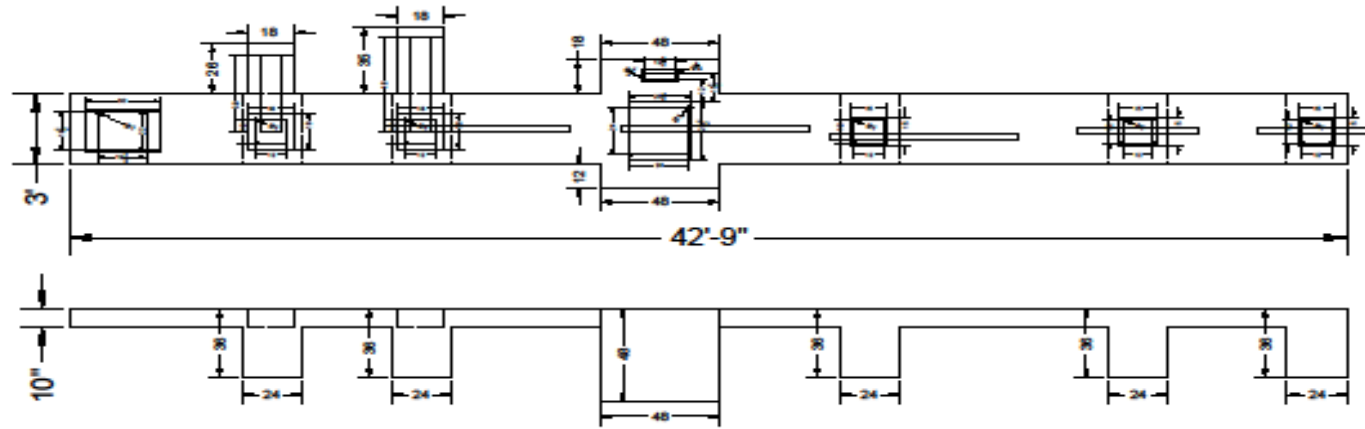


City of Tomball

Donation of Antique Train Items

March 18, 2024

Big Semaphore

Dual Search Light

Fire Cart

Wig-Wag

Baggage Cart

Switch Stands

Semaphore double box

Questions?