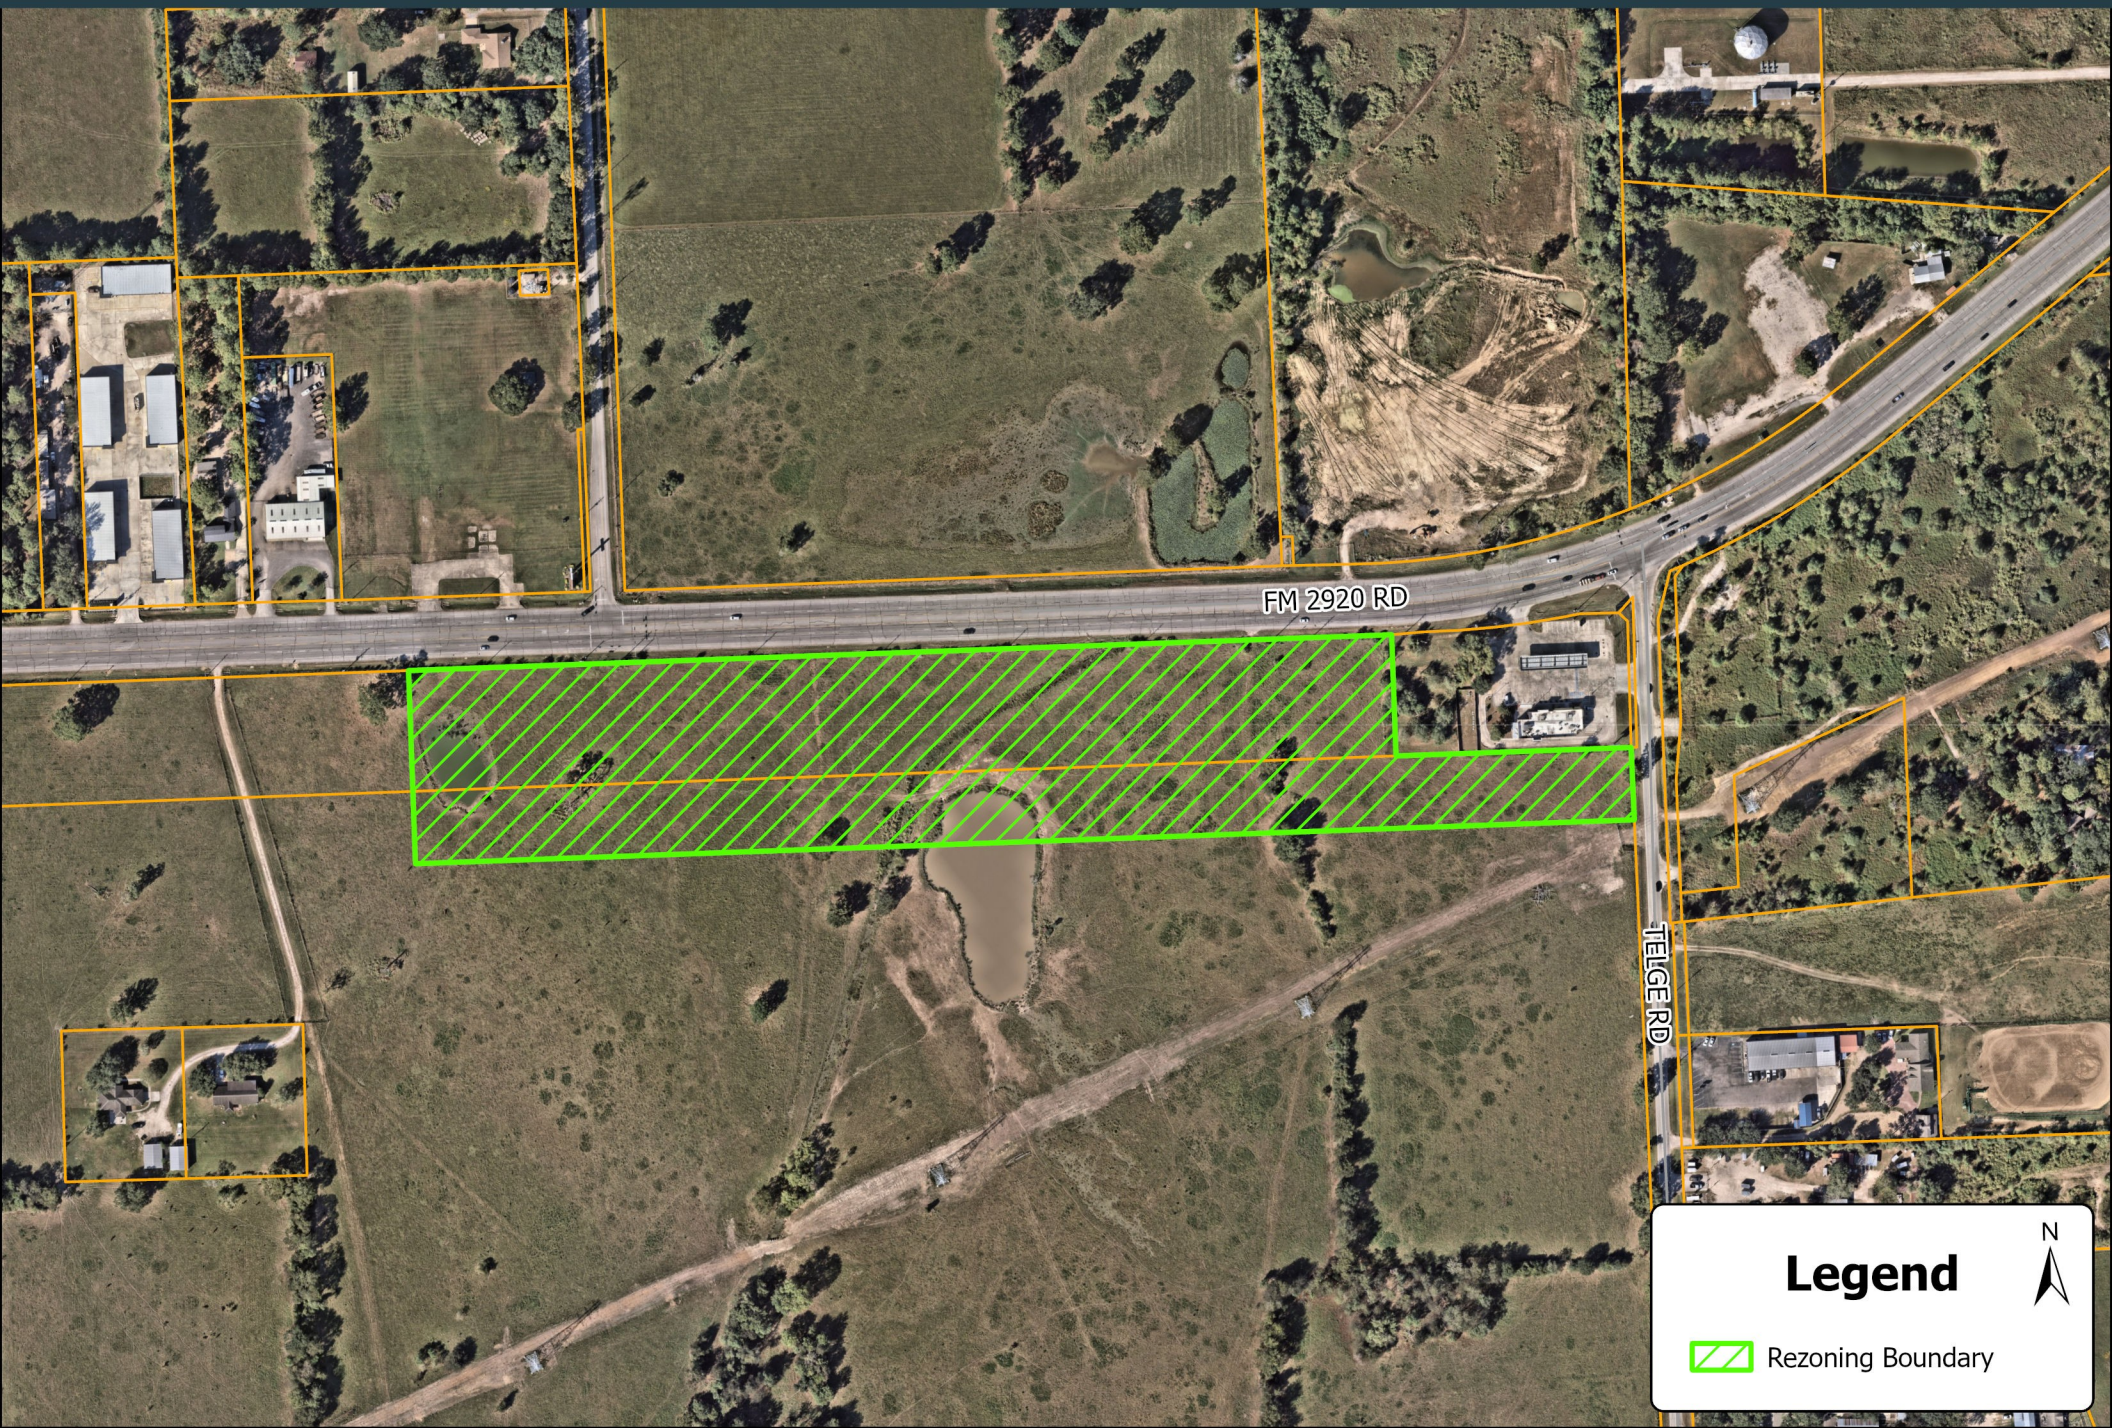

Location

FM 2920 RD

JEEGE RD

Legend

 Rezoning Boundary