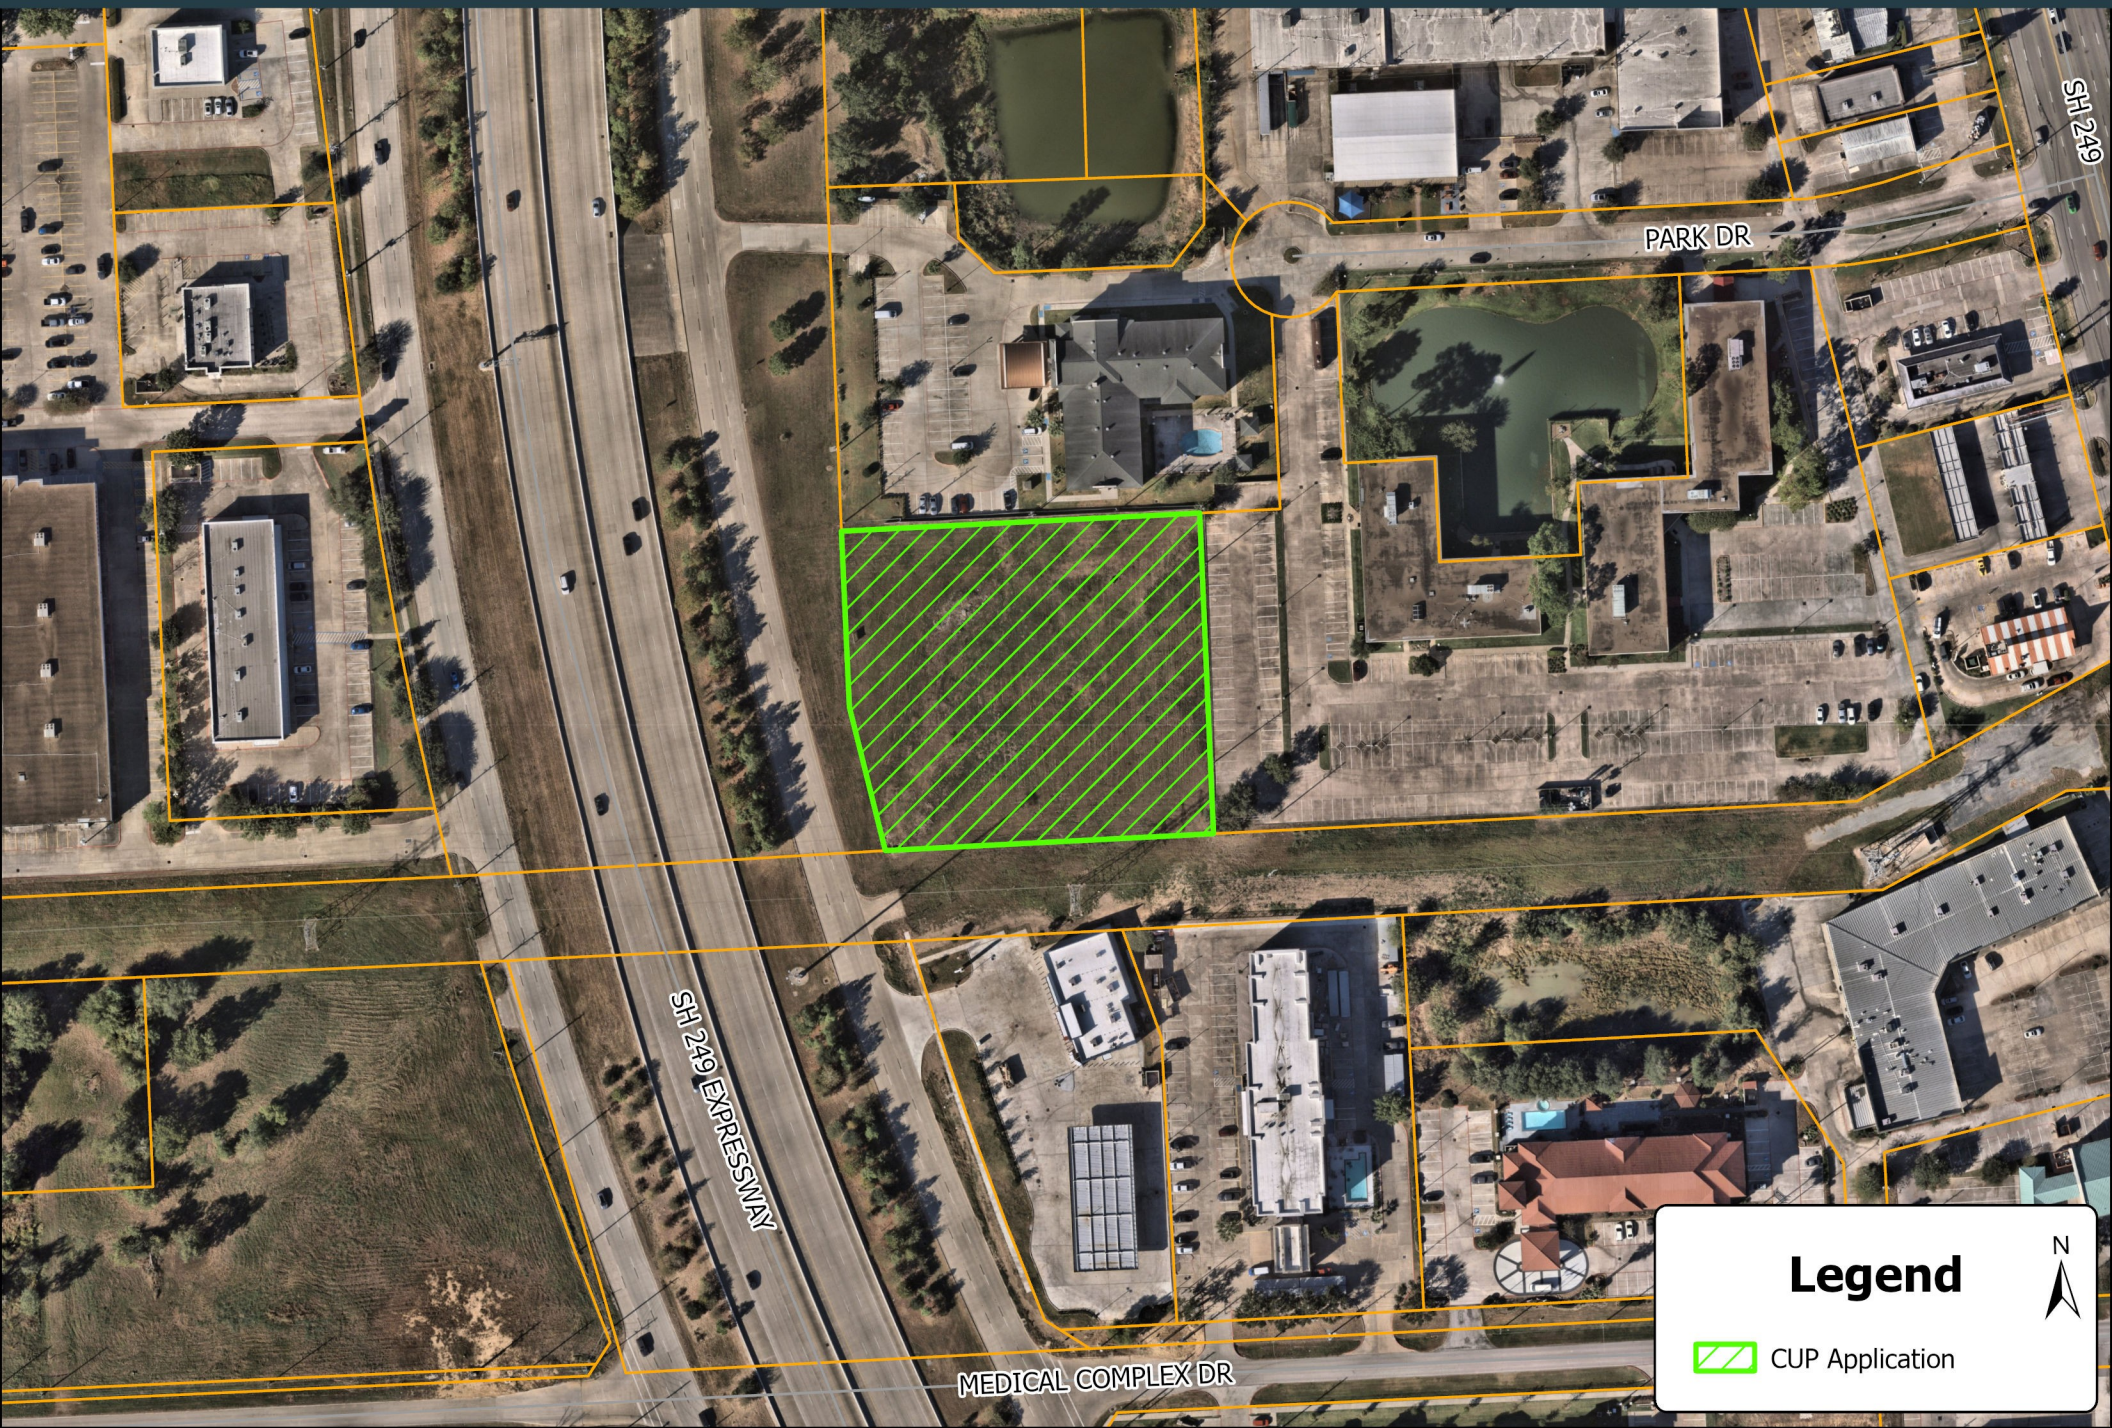

Location

Legend

 CUP Application