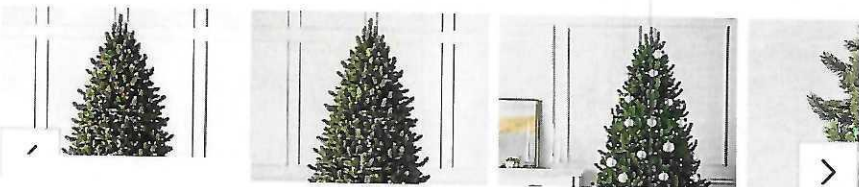

We use cookies and tracking technologies to make our website easy and meaningful for you, to provide our services, analyze usage, and to deliver personalized advertising. To do this, we share information about your use of our site with our third-party service providers. See our [Privacy Policy](#) for more information.