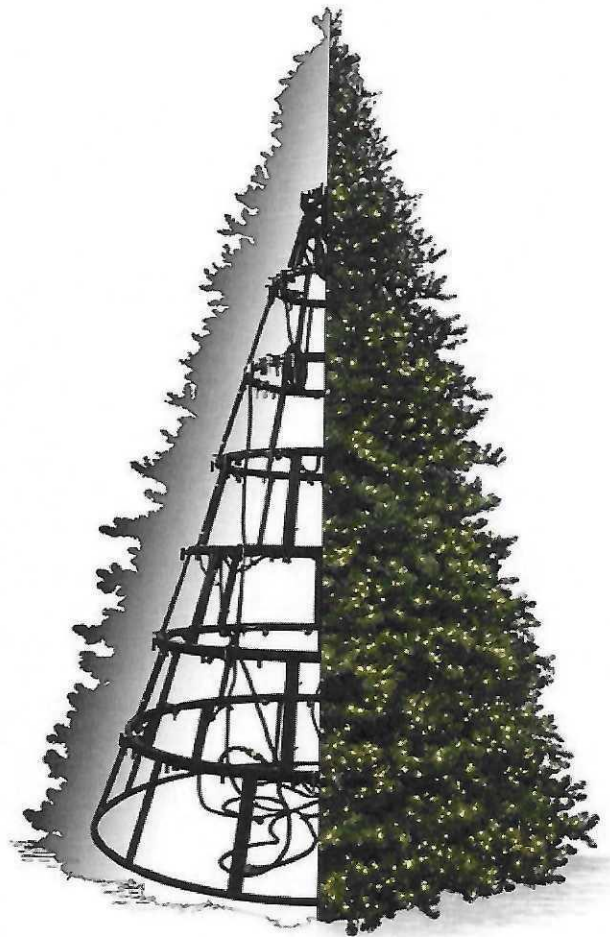

Only The Best For Your Business

We set out to make the most realistic artificial Christmas trees using the finest materials. Our tree needles are made of plastic, but has anyone ever wondered what 'type' of plastic is used? Lesser brands use recycled plastics that cause your tree needles to become brittle over time. Treetime uses only top-quality, non-recycled plastics that ensure rich colors, elasticity, and longevity. This practice guarantees less artificial trees end up in a landfill and you get the most out of your investment for several years!

Internal steel frame built for indoor/outdoor use. Assembly required.

Dense from the base up through to the top, this Tower Tree has strong, medium green evergreen branches sweep gently outward and are capable of holding hundreds of ornaments without drooping. Whether fully dressed with a mix of ornamental treasures or with your favorite decorations, the Tower tree will be a classic centerpiece in any large Christmas display.