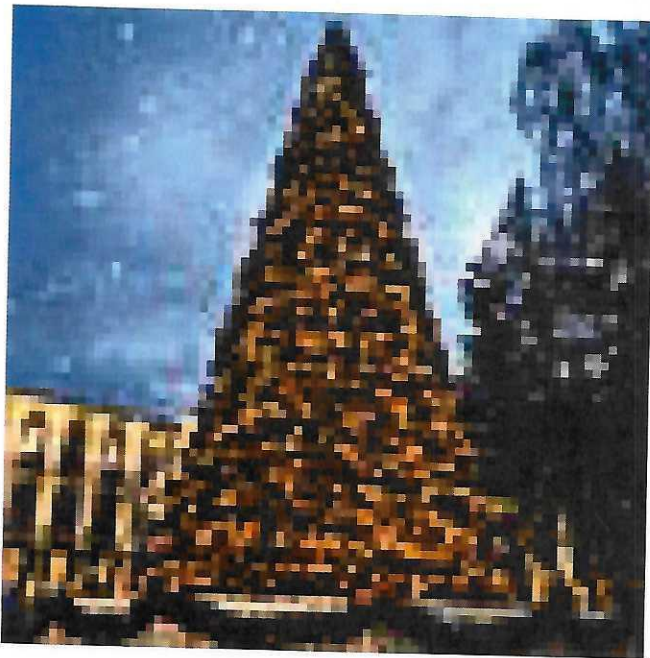

1. [Home](#)

2. [▶ Christmas Decorations](#)

Northlight

20' Pre-Lit Olympia Pine Commercial Artificial Tower Christmas Tree - Warm White LED Lights