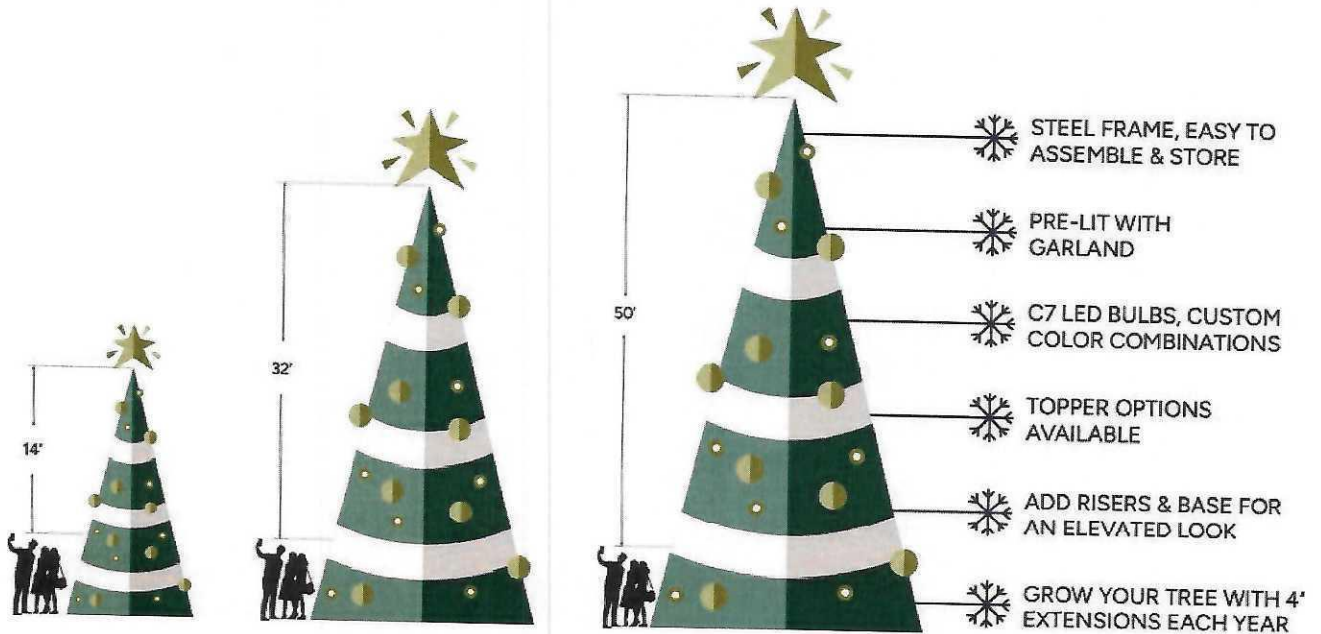

TREES

Why we love it & WHY YOU WILL TOO

- Optimized frame design for easy installation and safety.
- Industry best Mountain Pine Garland™.
- Completely customizable; lamp color, topper and ornamentation.

50' Panel Tree, T-50P on page 47
Custom-lighted Tree, seen on our website

Scan the QR to
view all Panel Trees
on our website

PANEL TREES

Our Panel Trees have evolved with a new optimized design that enhances both durability, visual appeal and safety. These advancements not only ensure that the trees maintain their aesthetic charm throughout the season but also provide a robust and reliable option for commercial spaces seeking a festive centerpiece that combines beauty with practicality. Ask your Design Consultant for a more detailed summary of all Panel Tree improvements!