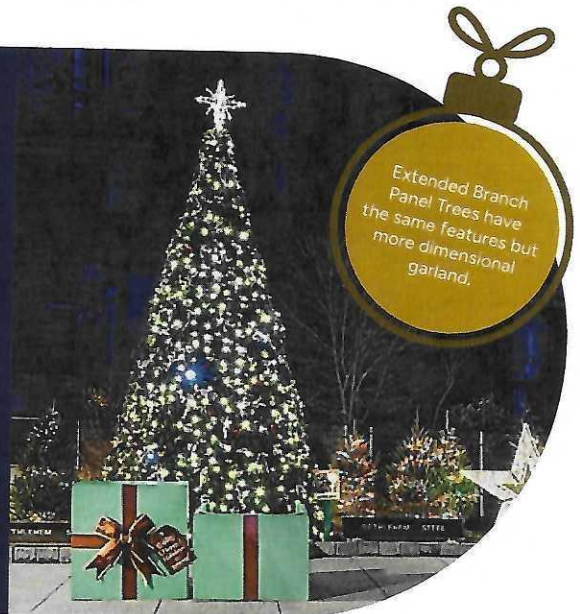

Extended Branch Panel Trees have the same features but more dimensional garland.