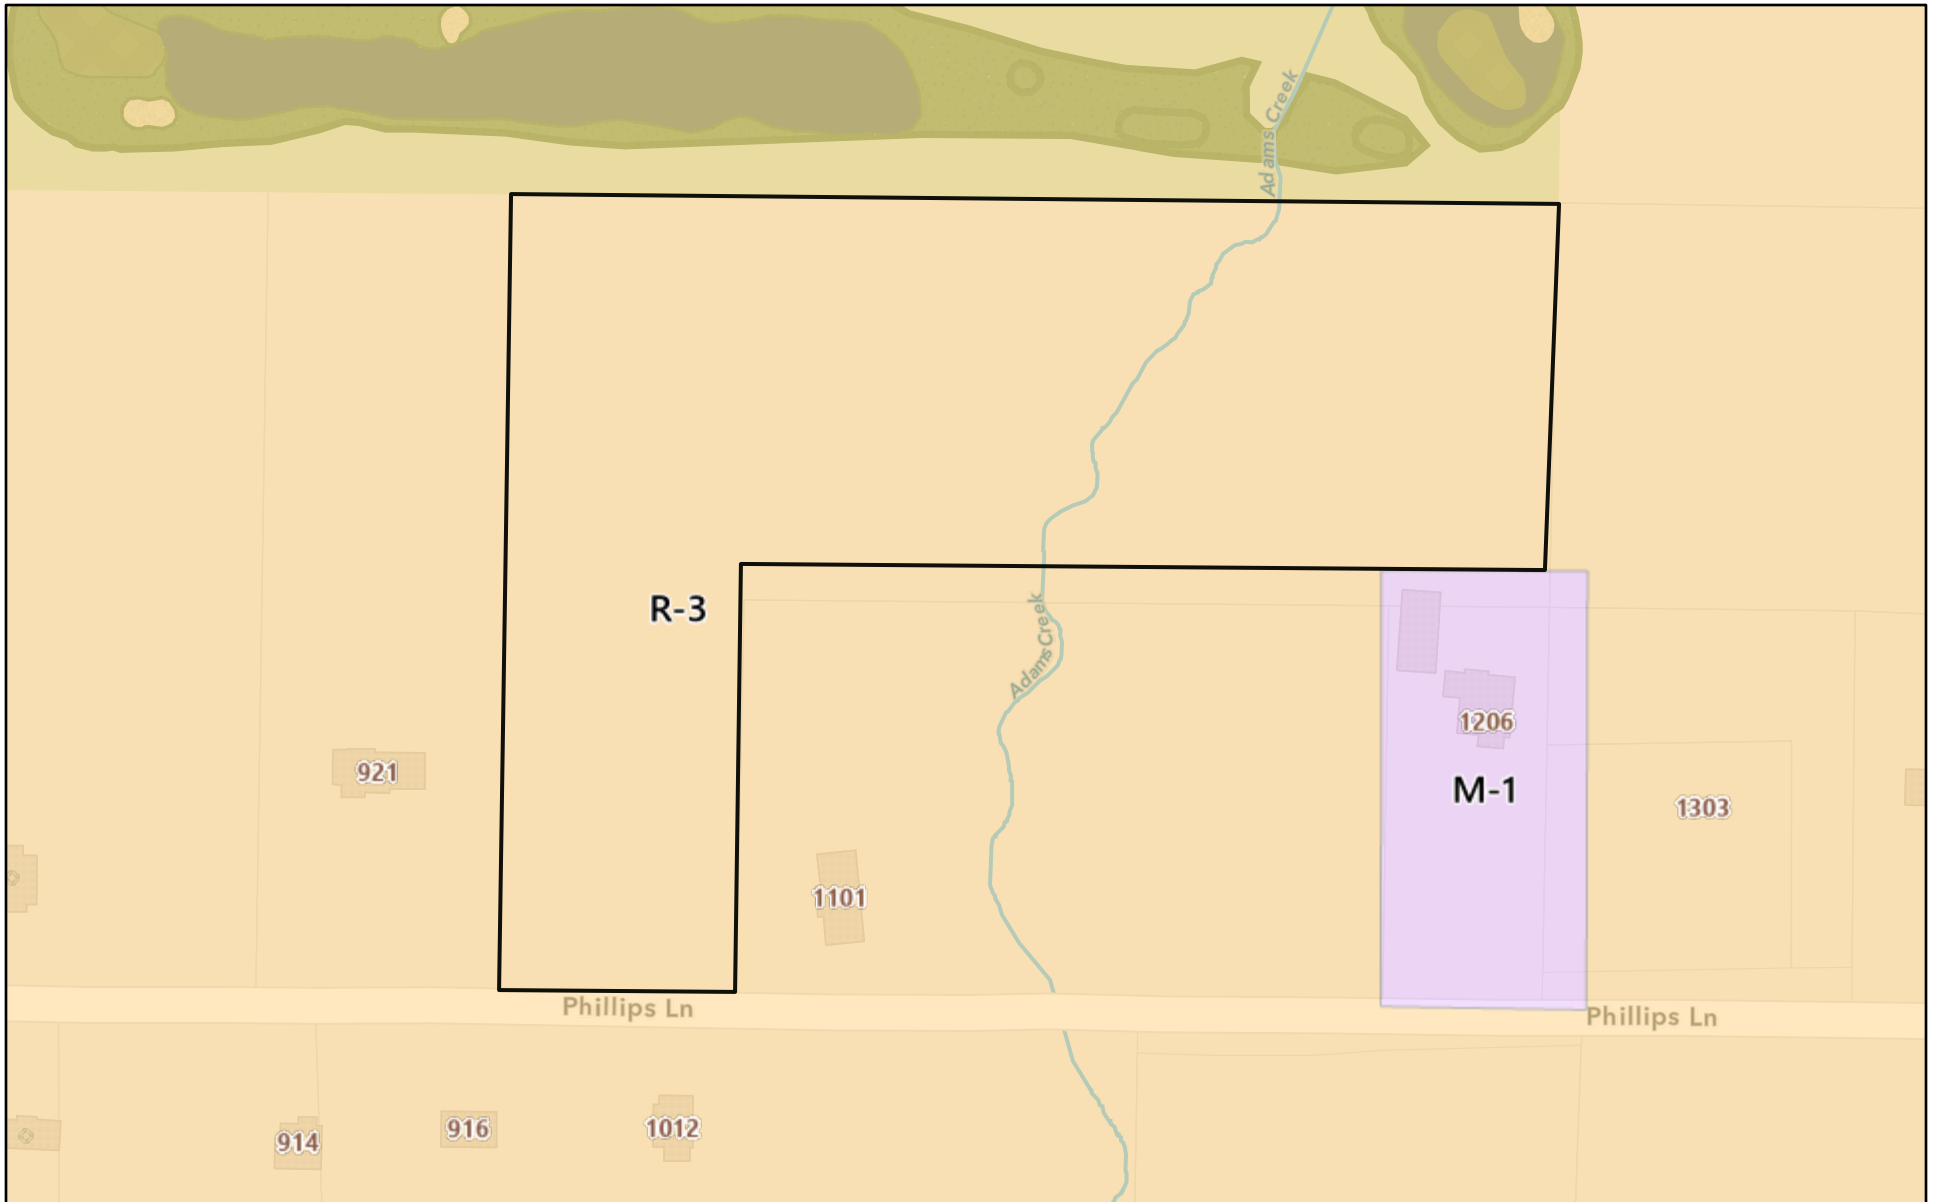

# De Leo A1 Rezoning

5/13/2024, 4:02:17 PM

Override 1     SiteAddressPoint     R-3

City Limits Outline     Texarkana AR Zoning

Texarkana, AR     M-1

Esri Community Maps Contributors, City of Texarkana, TWU, Arkansas GIS Office, Texas Parks & Wildlife, © OpenStreetMap, Microsoft, Esri, TomTom,