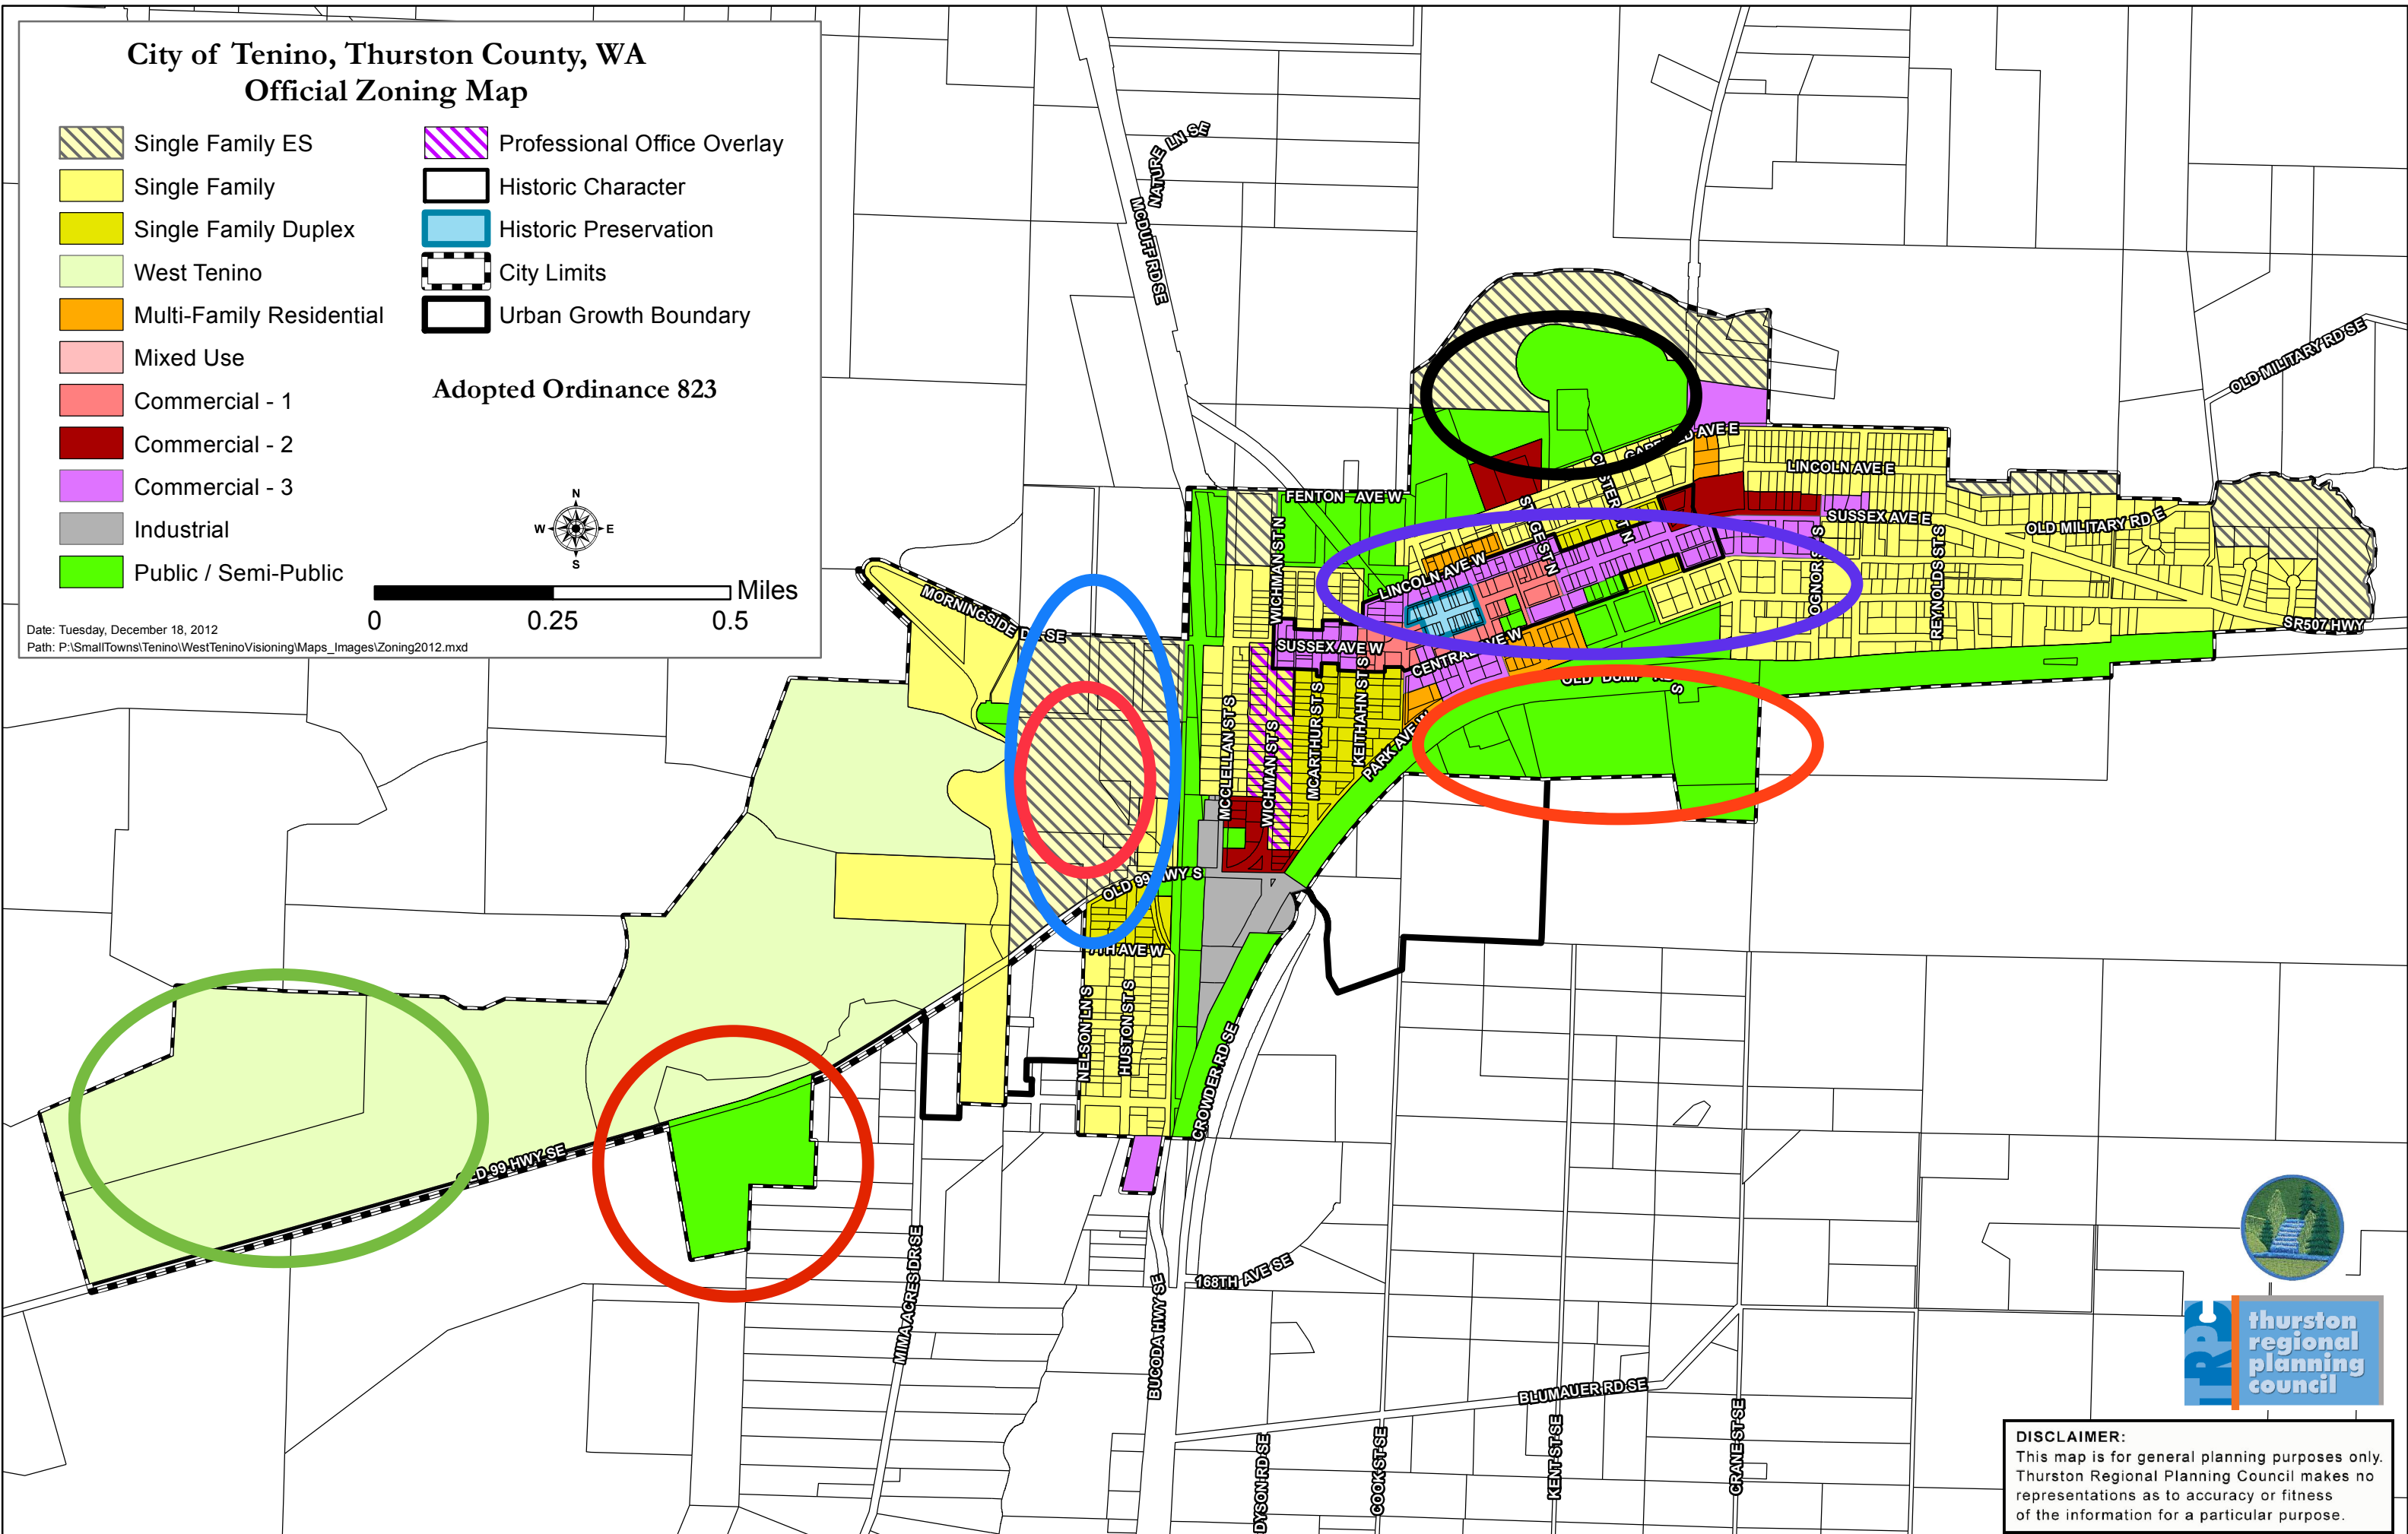

City of Tenino, Thurston County, WA Official Zoning Map

- | | |
|--|---|
|  Single Family ES |  Professional Office Overlay |
|  Single Family |  Historic Character |
|  Single Family Duplex |  Historic Preservation |
|  West Tenino |  City Limits |
|  Multi-Family Residential |  Urban Growth Boundary |
|  Mixed Use | |
|  Commercial - 1 | |
|  Commercial - 2 | |
|  Commercial - 3 | |
|  Industrial | |
|  Public / Semi-Public | |

Adopted Ordinance 823

Date: Tuesday, December 18, 2012
Path: P:\Small Towns\Tenino\WestTenino\Visioning\Maps_Images\Zoning2012.mxd

thurston regional planning council

DISCLAIMER:
This map is for general planning purposes only. Thurston Regional Planning Council makes no representations as to accuracy or fitness of the information for a particular purpose.