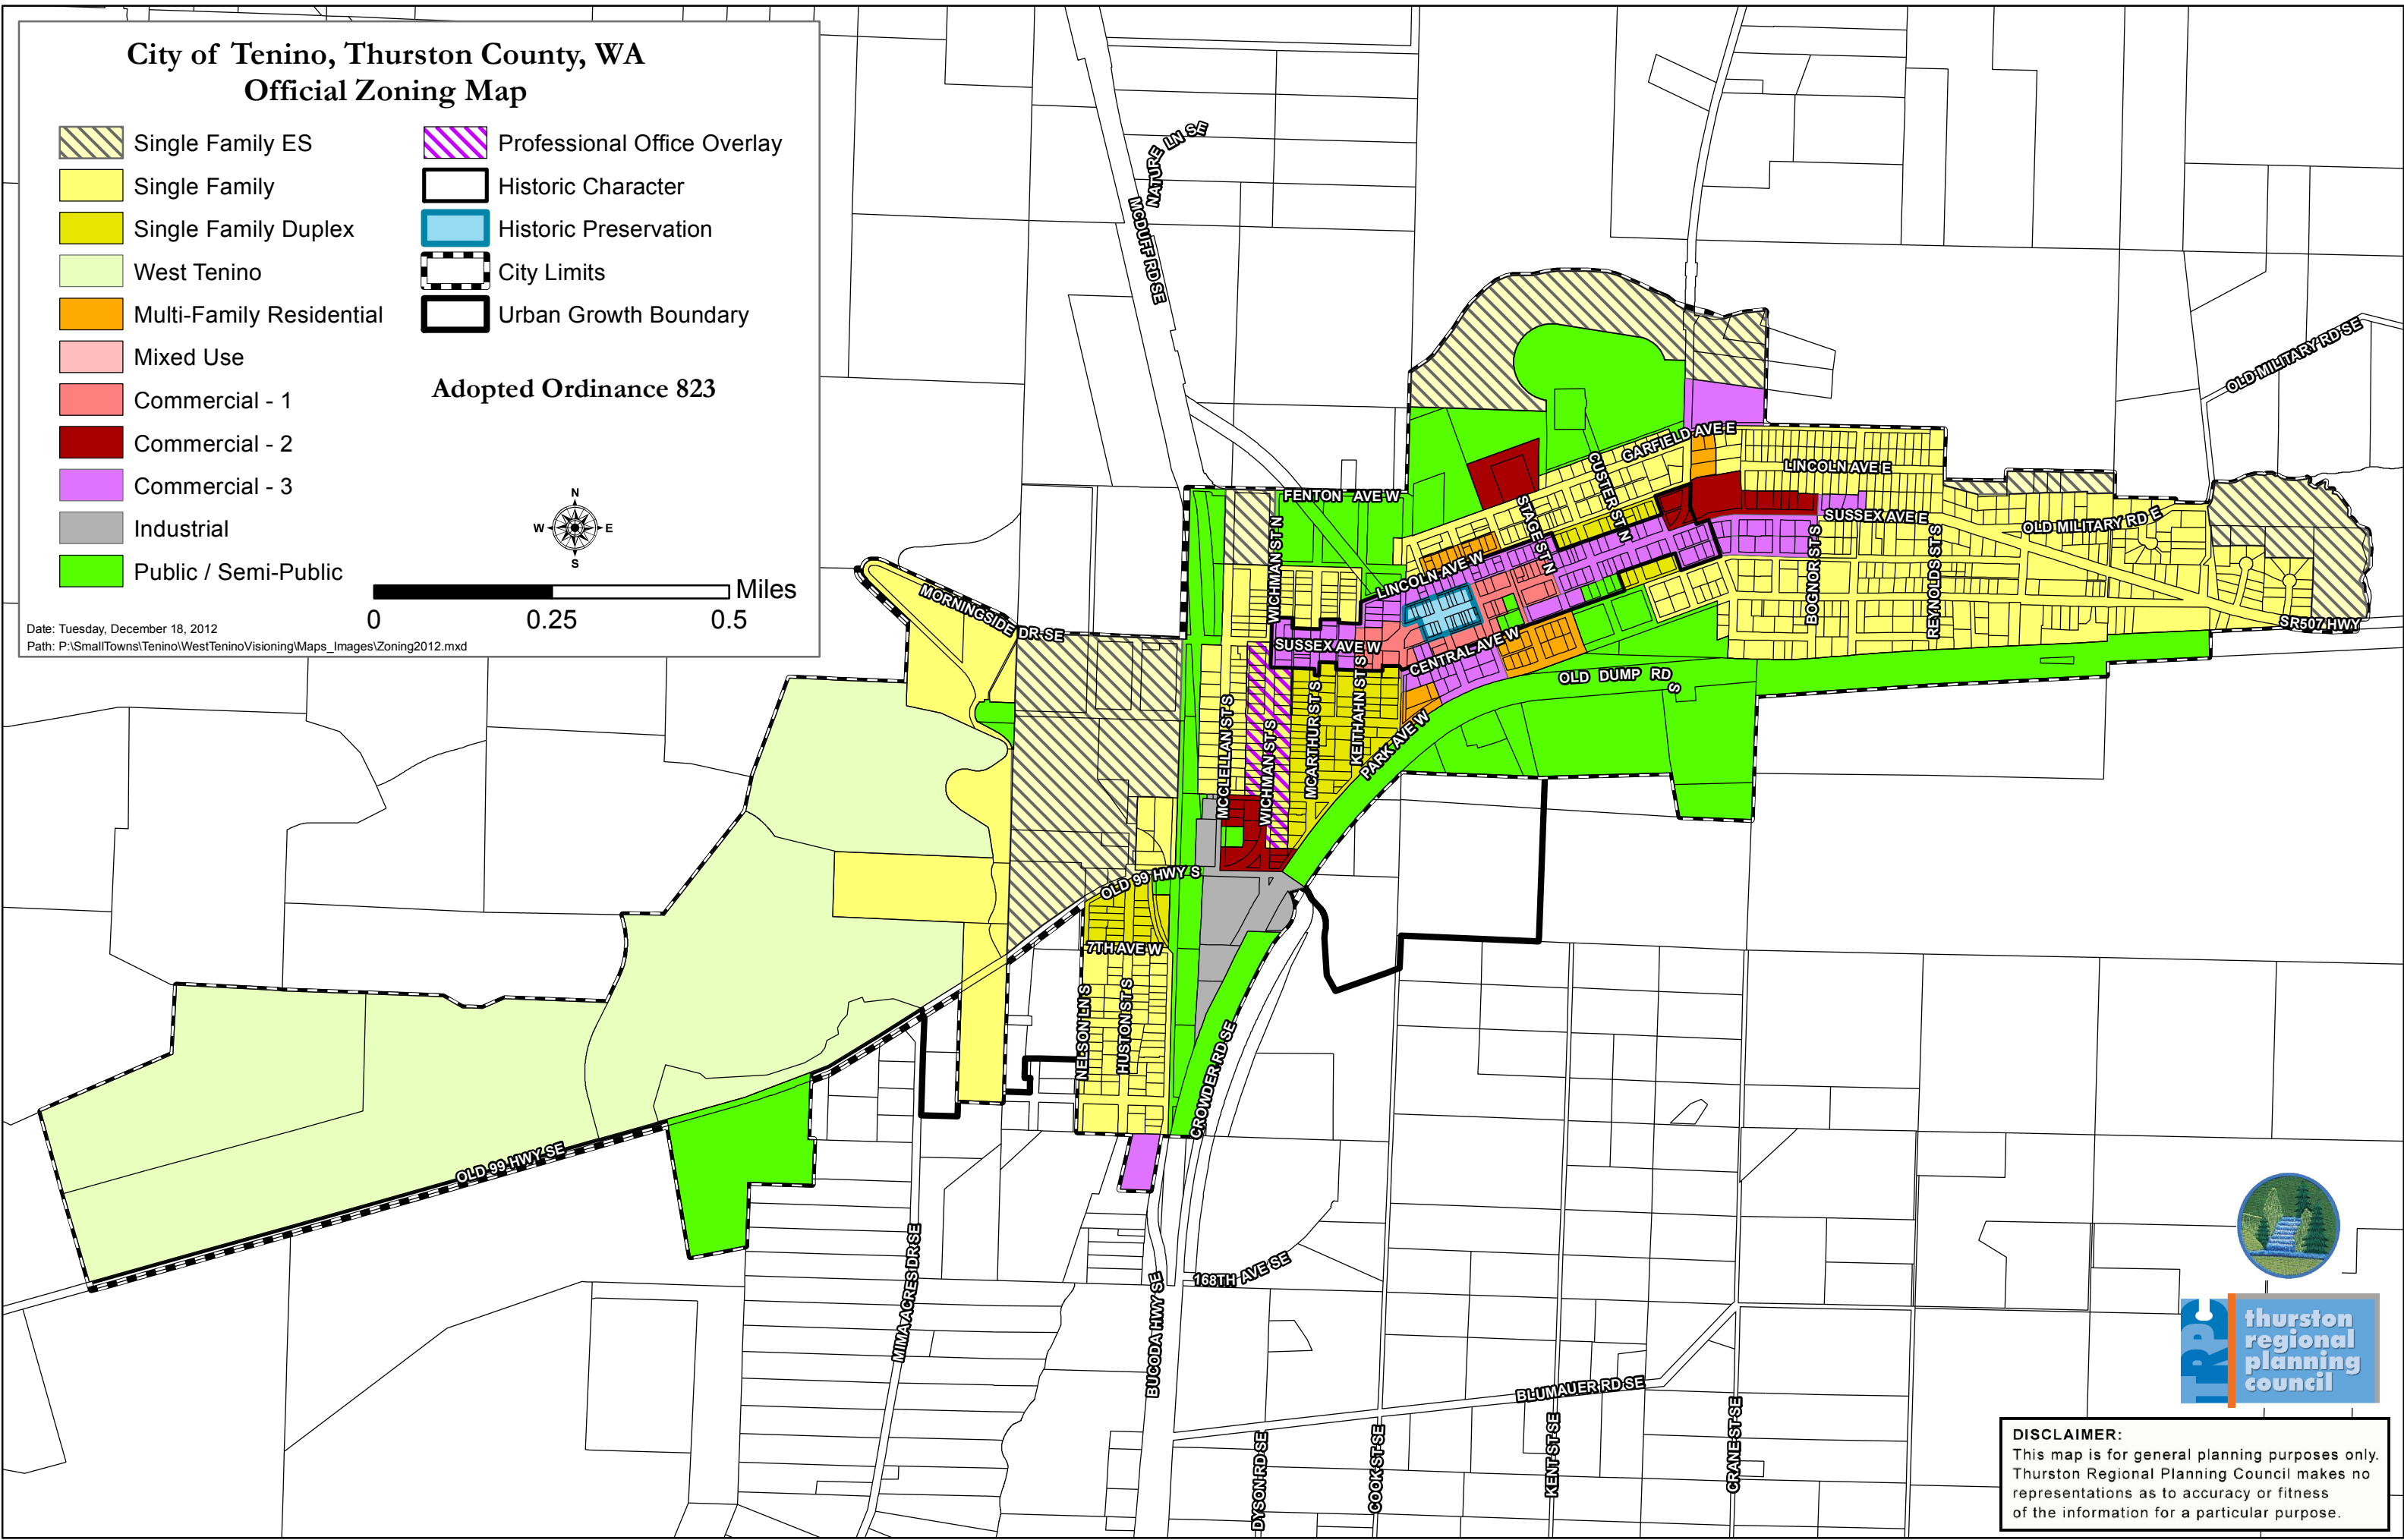

# City of Tenino, Thurston County, WA Official Zoning Map

- |  |   |
|--|---|
|  Single Family ES         |  Professional Office Overlay |
|  Single Family            |  Historic Character          |
|  Single Family Duplex     |  Historic Preservation       |
|  West Tenino              |  City Limits                 |
|  Multi-Family Residential |  Urban Growth Boundary       |
|  Mixed Use                |   |
|  Commercial - 1           |   |
|  Commercial - 2           |   |
|  Commercial - 3           |   |
|  Industrial               |   |
|  Public / Semi-Public     |   |

Adopted Ordinance 823

Date: Tuesday, December 18, 2012  
Path: P:\Small Towns\Tenino\WestTenino\Visioning\Maps\_Images\Zoning2012.mxd

thurston regional planning council

**DISCLAIMER:**  
This map is for general planning purposes only. Thurston Regional Planning Council makes no representations as to accuracy or fitness of the information for a particular purpose.