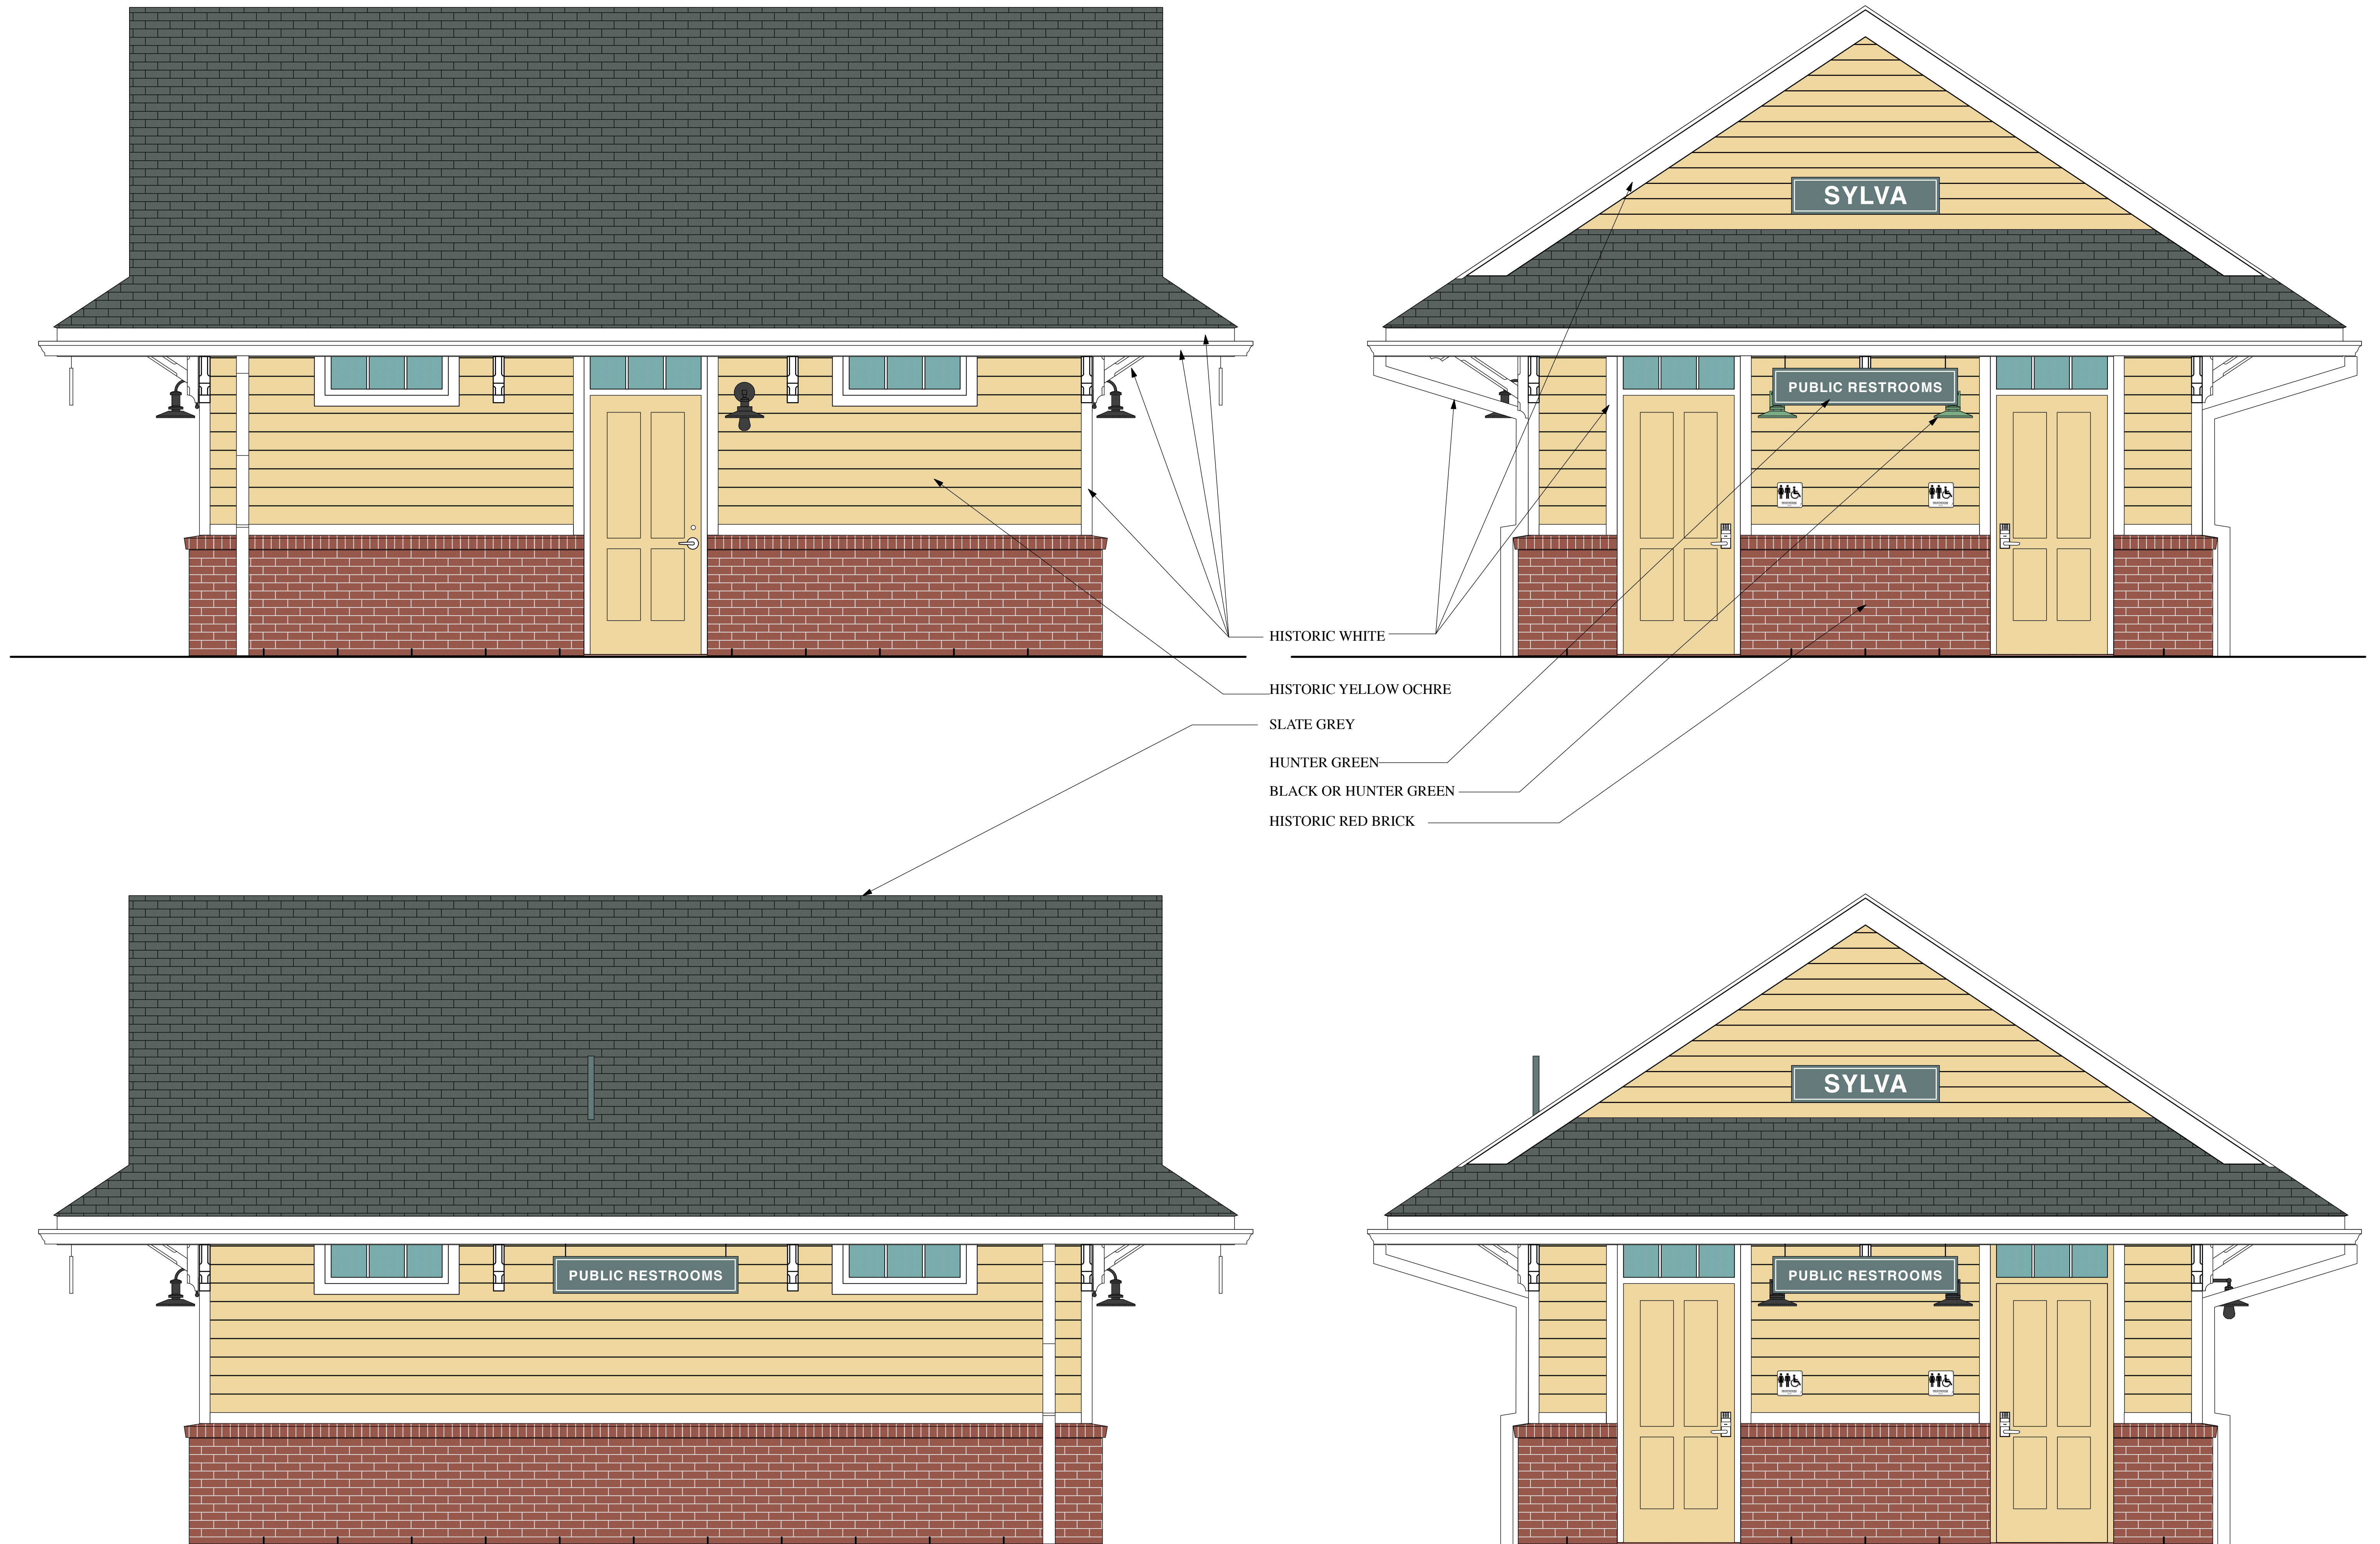

EXTERIOR COLORS- OPTION 1

EXTERIOR COLORS- OPTION 1

- HISTORIC WHITE
- HISTORIC YELLOW OCHRE
- SLATE GREY
- HUNTER GREEN
- BLACK OR HUNTER GREEN
- HISTORIC RED BRICK

EXTERIOR COLORS- OPTION 1

EXTERIOR COLORS- OPTION 1