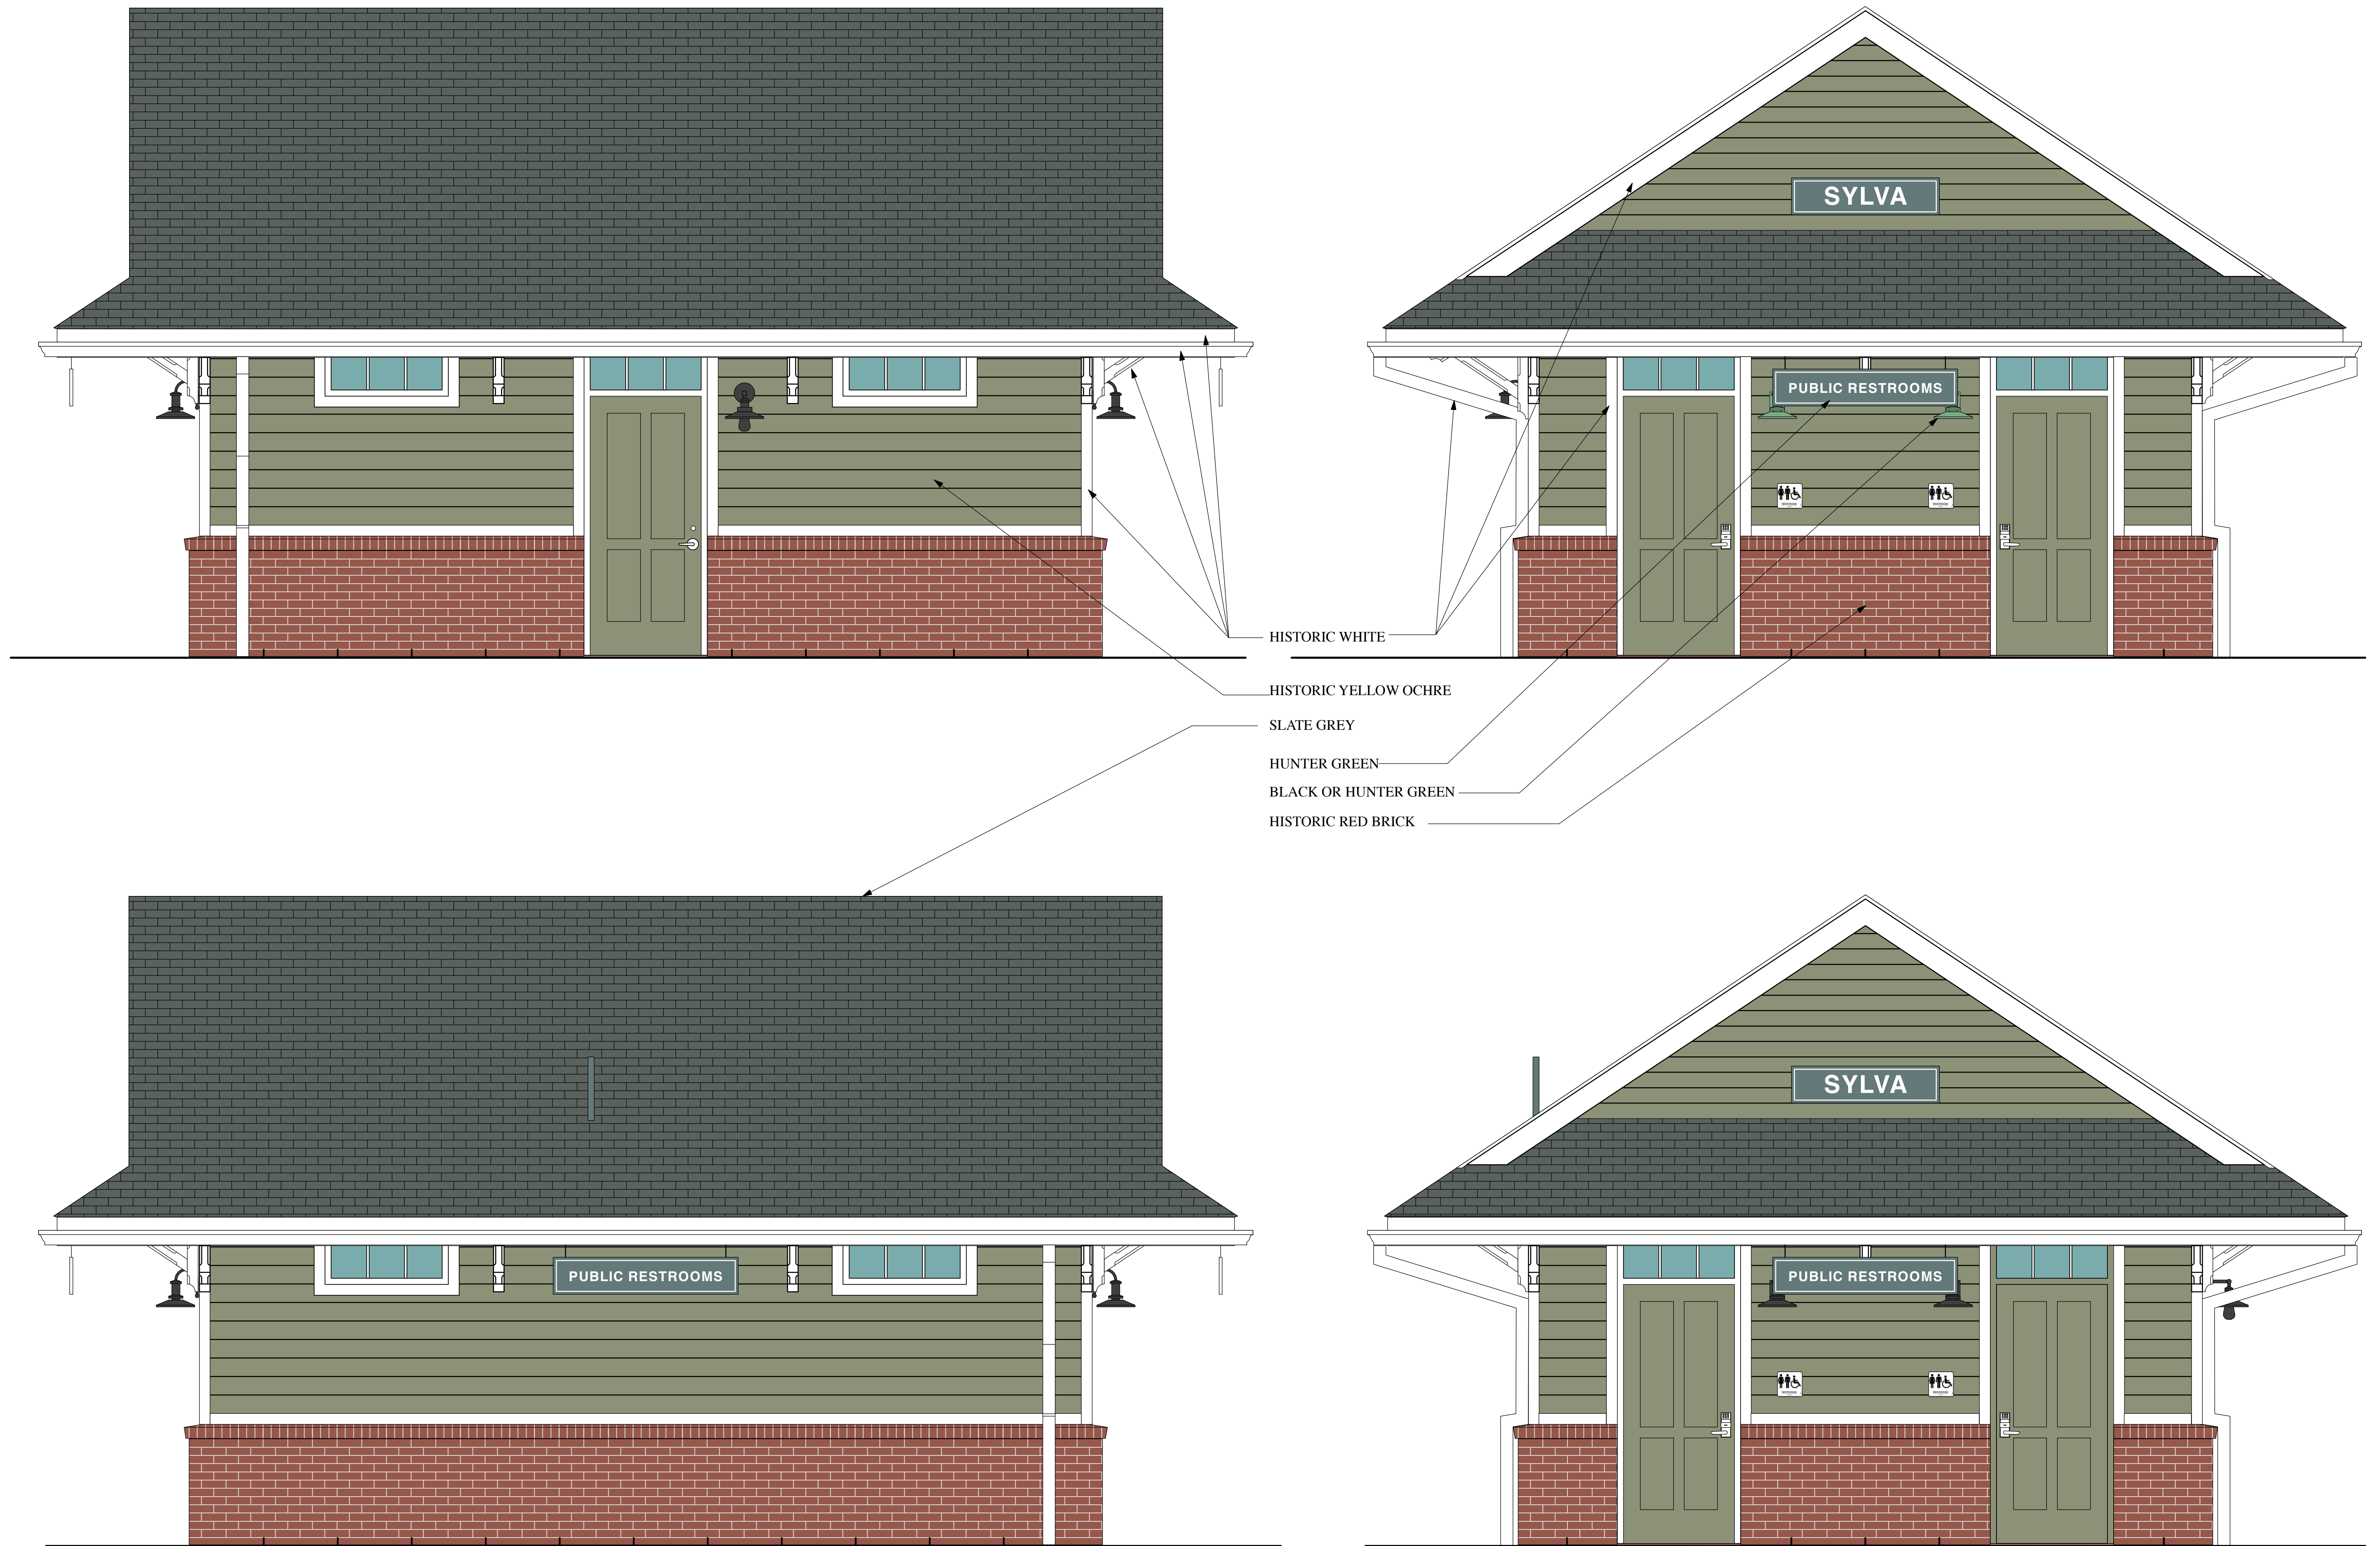

EXTERIOR COLORS- OPTION 1

EXTERIOR COLORS- OPTION 1

- HISTORIC WHITE
- HISTORIC YELLOW OCHRE
- SLATE GREY
- HUNTER GREEN
- BLACK OR HUNTER GREEN
- HISTORIC RED BRICK

EXTERIOR COLORS- OPTION 1

EXTERIOR COLORS- OPTION 1