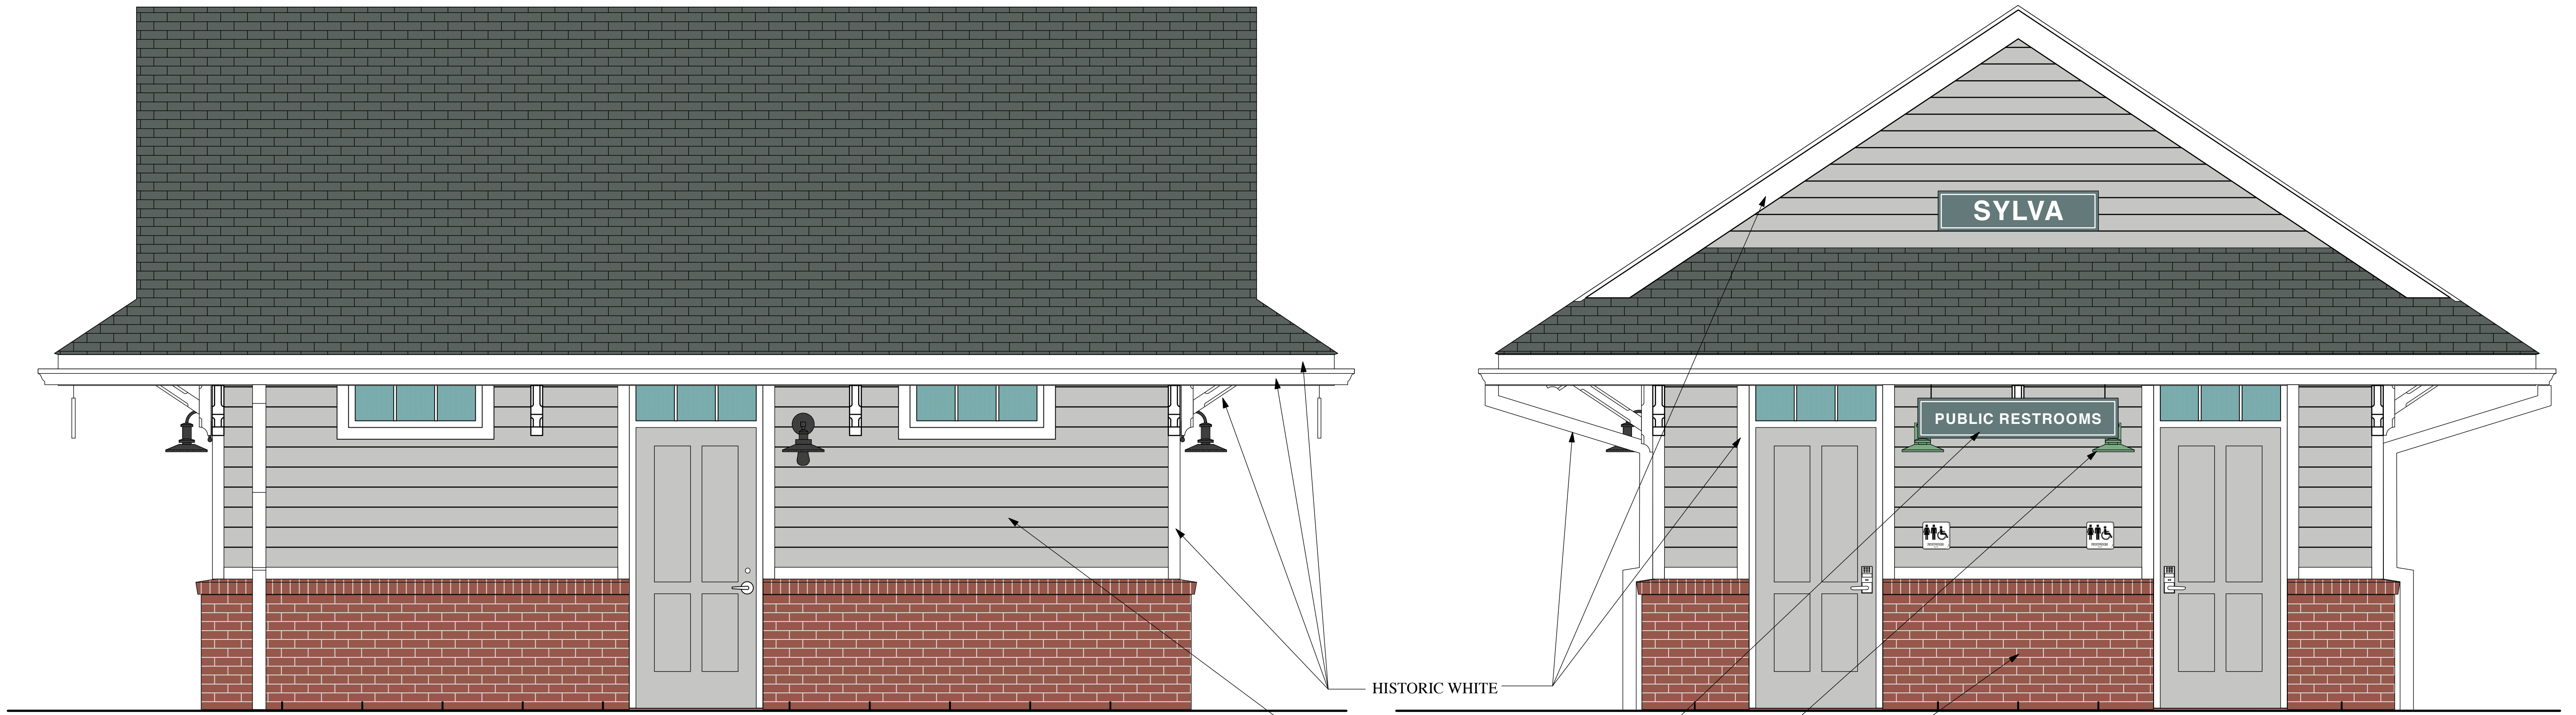

EXTERIOR COLORS- OPTION 1

EXTERIOR COLORS- OPTION 1

- HISTORIC WHITE
- HISTORIC YELLOW OCHRE
- SLATE GREY
- HUNTER GREEN
- BLACK OR HUNTER GREEN
- HISTORIC RED BRICK

EXTERIOR COLORS- OPTION 1

EXTERIOR COLORS- OPTION 1