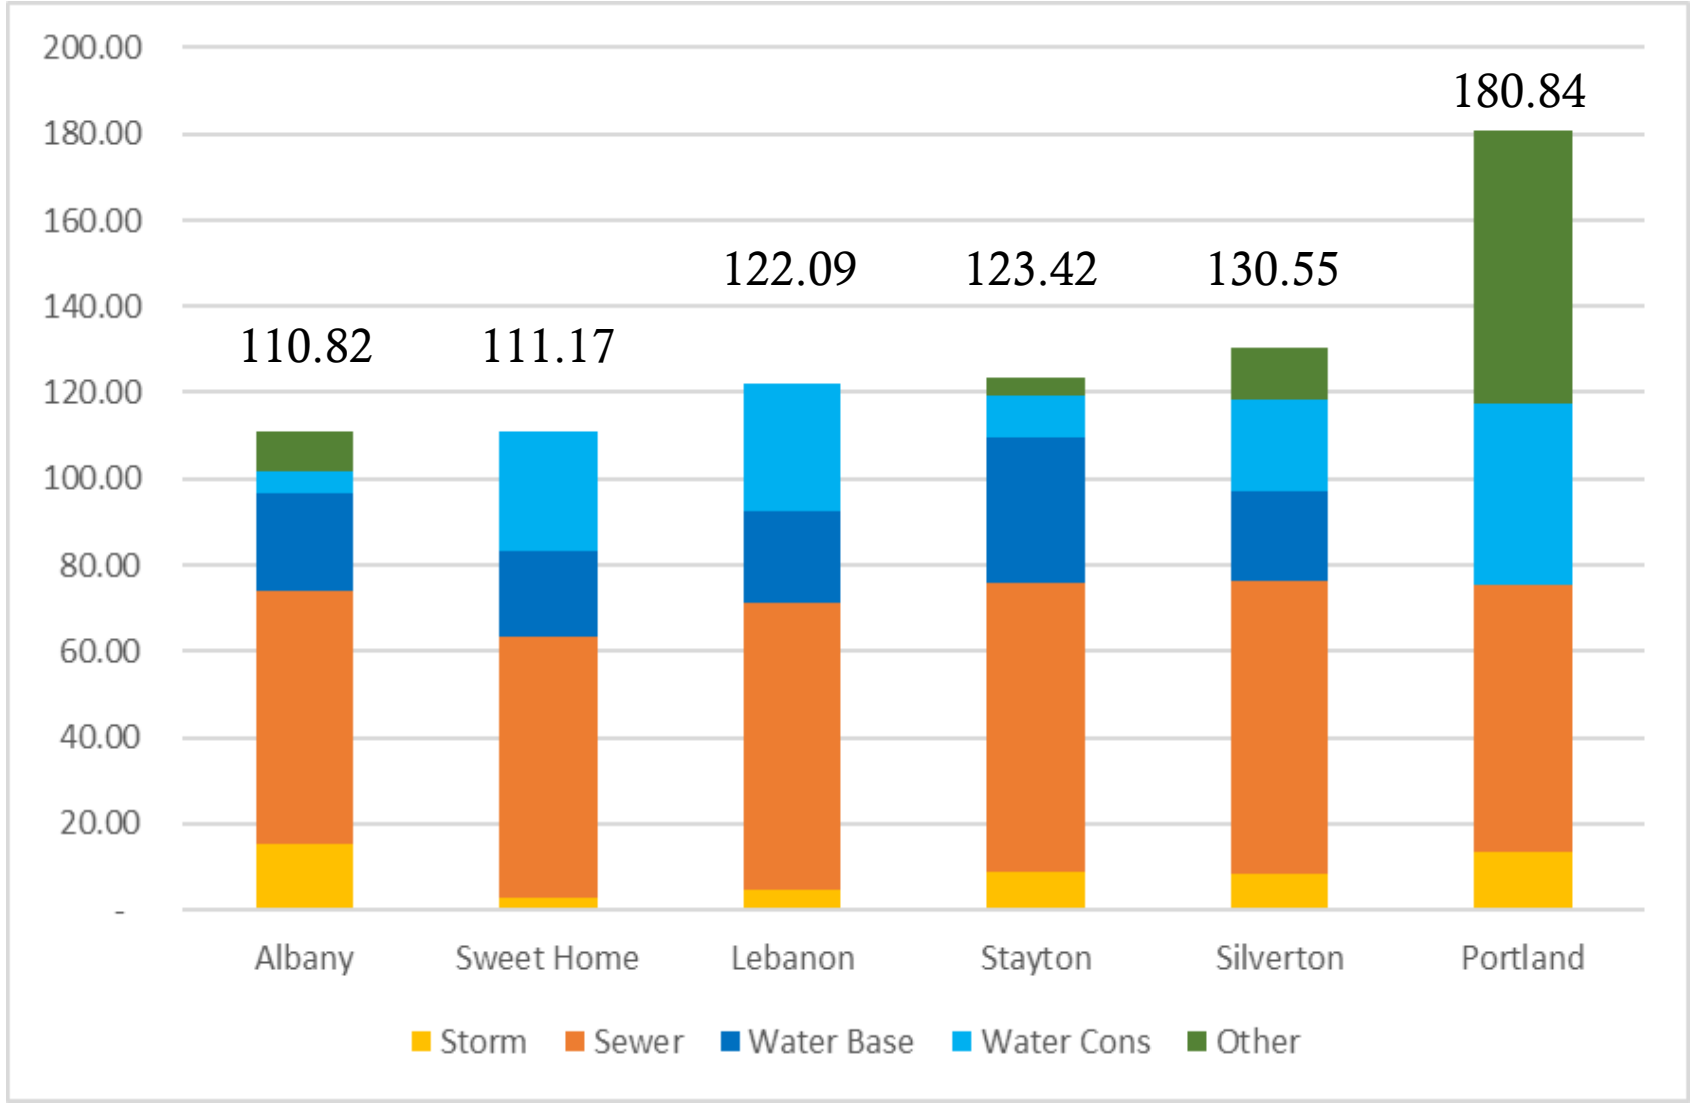

SWEET HOME OREGON

2023 Utility Rates

UTILITY RATE COMPARISON - CURRENT

UTILITY RATE COMPARISON - POTENTIAL

FINAL RECOMMENDATIONS

- Sewer Rates – 3% Increase

 - Storm Rates – Increase to \$4
(\$1 monthly increase)

 - Water Rates – 3% Increase
-