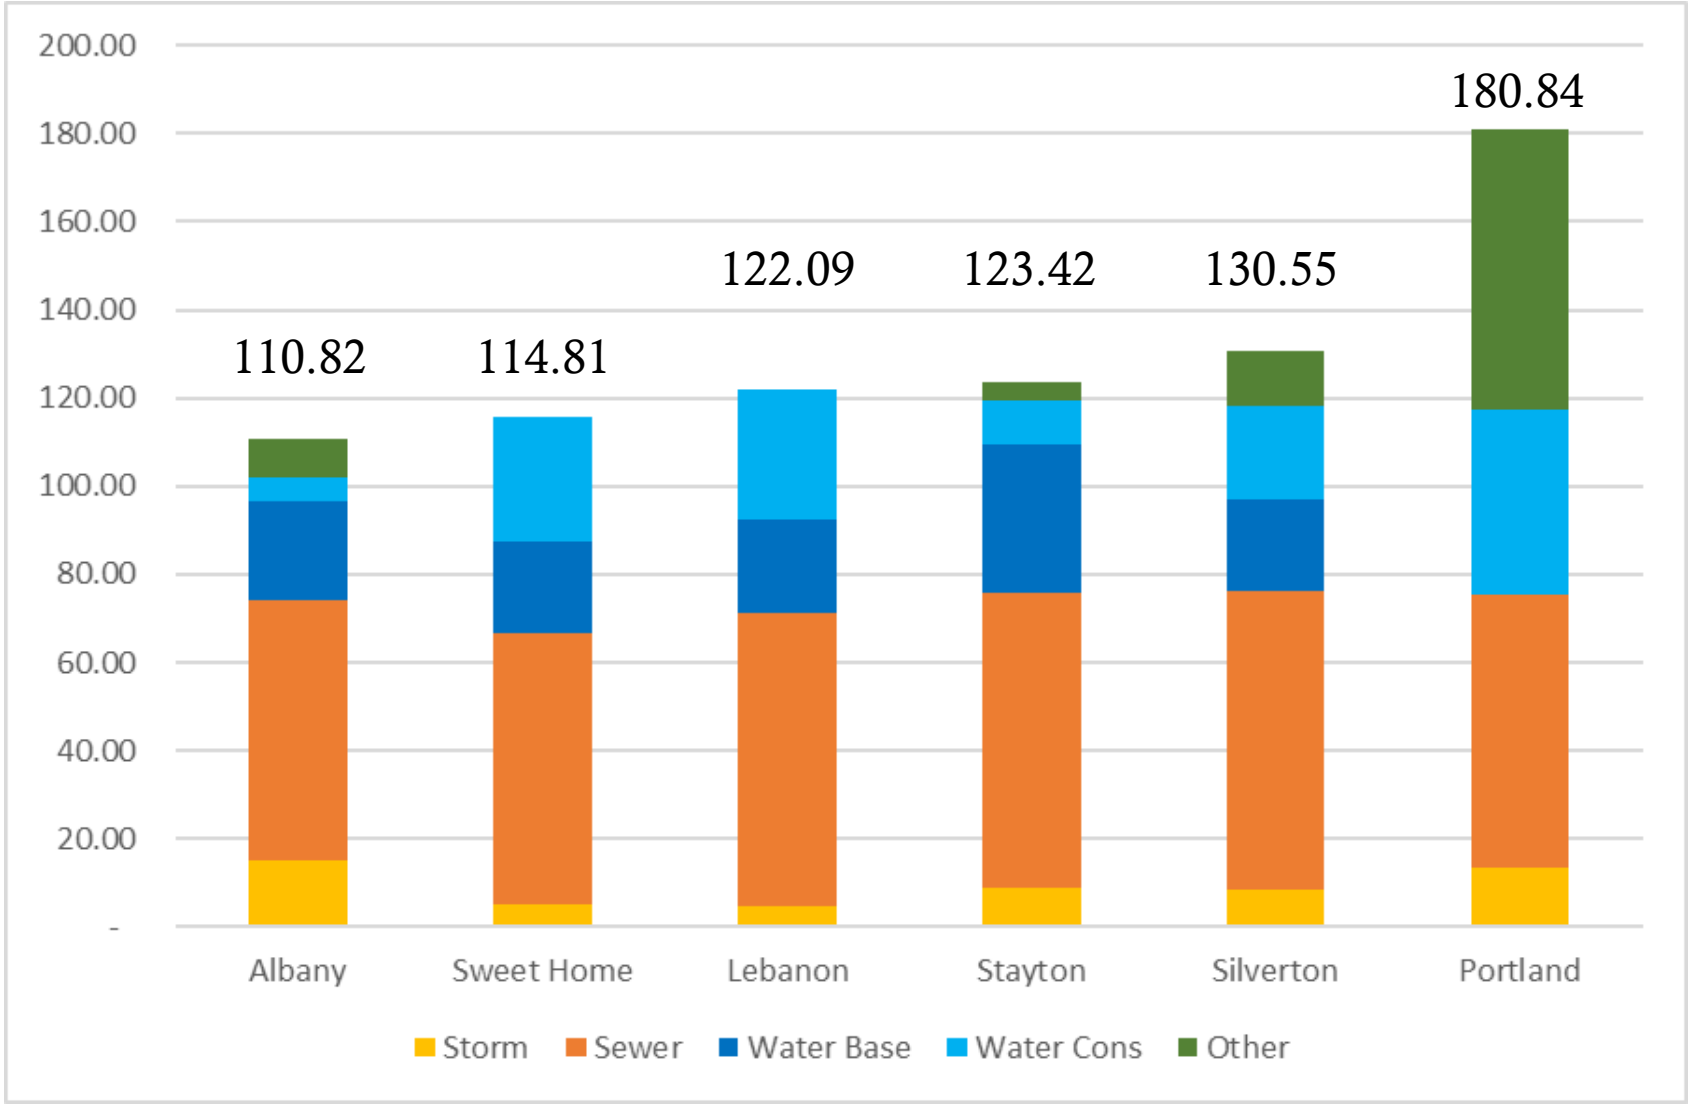

SWEET HOME OREGON

2023 Utility Rates

UTILITY RATE COMPARISON - CURRENT

UTILITY RATE COMPARISON - POTENTIAL

FINAL RECOMMENDATIONS

- Sewer Rates – 3% Increase

 - Storm Rates – Increase to \$4
(\$1 monthly increase)

 - Water Rates – 3% Increase
-