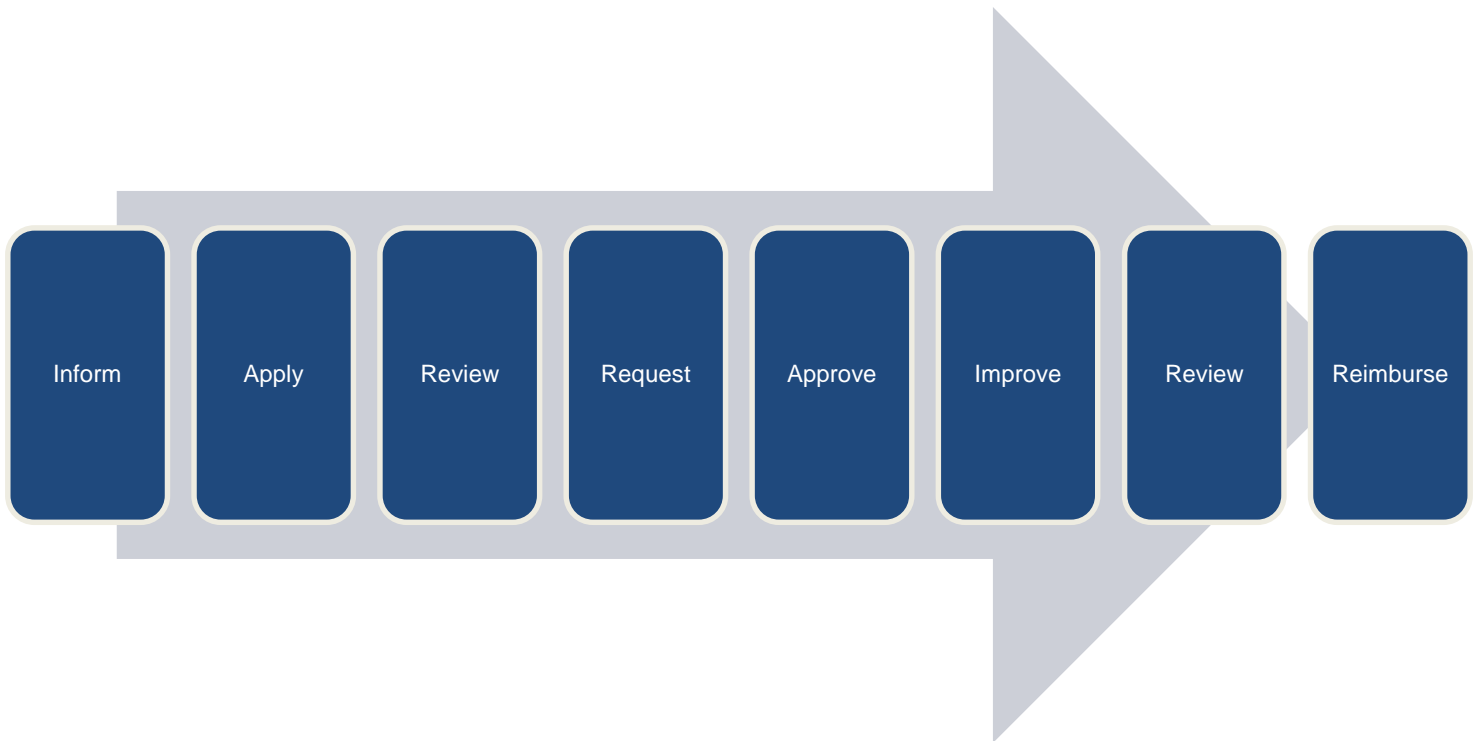

How Does The Program Work?

1. Business owner/operator INFORMED of CEIP.
2. Business owner/operator APPLIES for CEIP.
3. Grant Review Committee REVIEWS application.
4. Grant Review Committee may REQUEST more information.
5. Grant Review Committee APPROVES application.
6. IMPROVEMENTS start on property.
7. Grant Review Committee REVIEWS completed work.
8. REIMBURSEMENT is made to the business owner/operator.