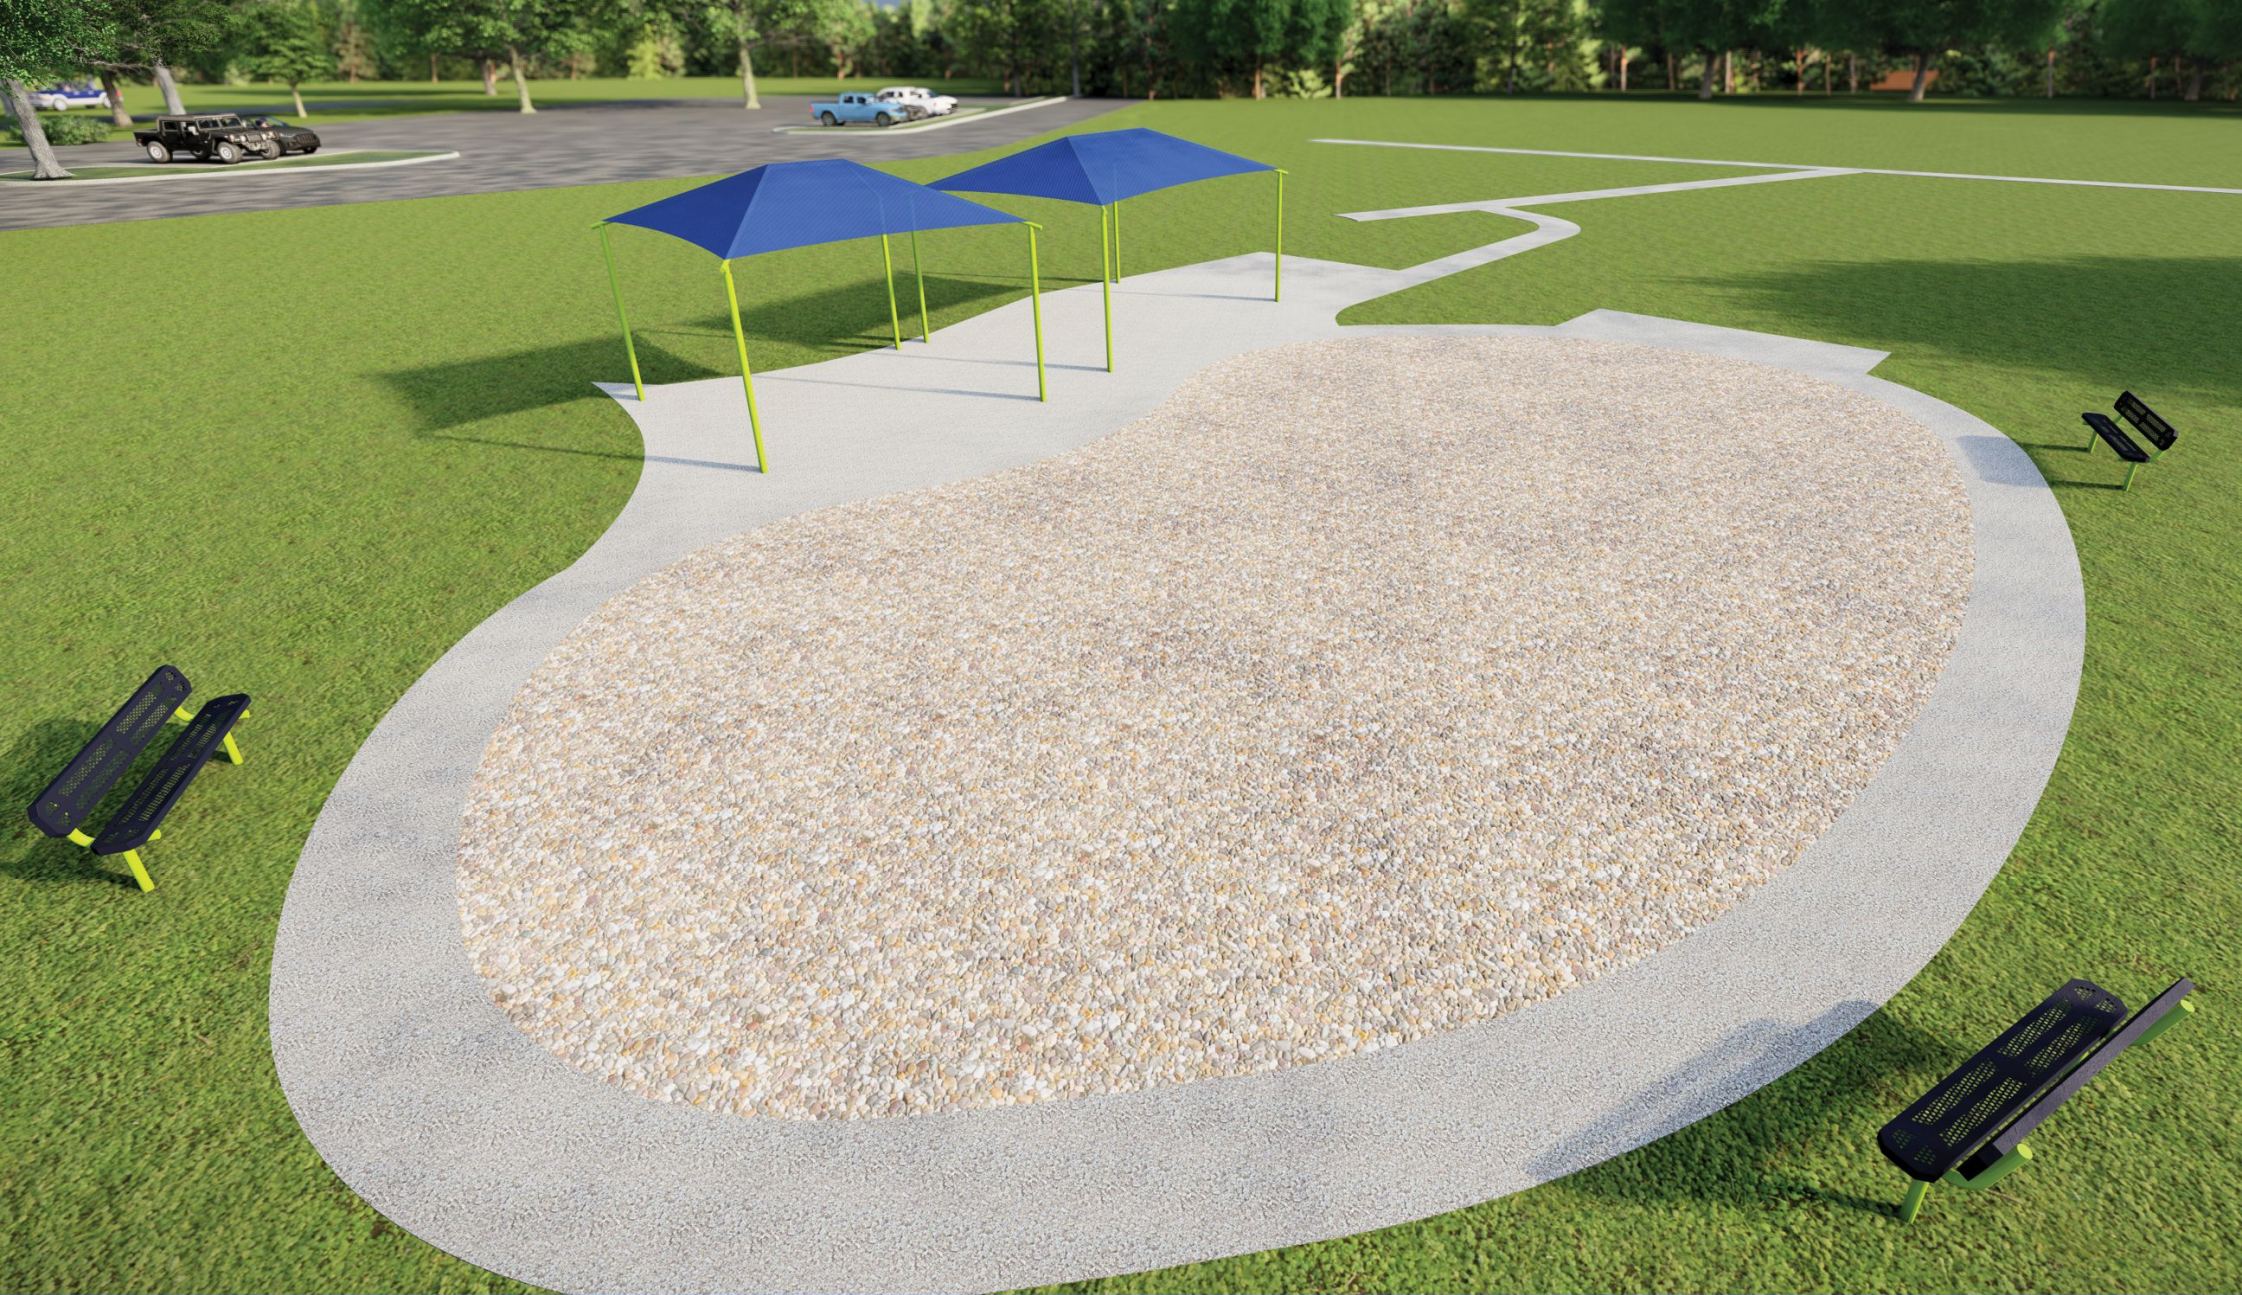

UPRIGHTS CHARTREUSE

BENCHES BLUE

SHADE FABRIC SKY

SWANSBORO PARKS & RECREATION - SHADES FOR SPLASH PAD

SWANSBORO, NC

645-159414

PLEASE NOTE: RENDERINGS ARE FOR VISUAL PURPOSES ONLY. ANY PRODUCTS AND/OR SITE DETAILS HEREIN MAY BE SUBJECT TO CHANGE WITHOUT NOTICE.

play&park
structures[®]
A PLAYCORE Company

6831 S. SWEETWATER ROAD
LITHIA SPRINGS, GA 30122

800.248.2457

BLISSPRODUCTS.COM

UPRIGHTS CHARTREUSE

BENCHES BLUE

SHADE FABRIC SKY

SWANSBORO PARKS & RECREATION - SHADES FOR SPLASH PAD

SWANSBORO, NC

645-159414

PLEASE NOTE: RENDERINGS ARE FOR VISUAL PURPOSES ONLY. ANY PRODUCTS AND/OR SITE DETAILS HEREIN MAY BE SUBJECT TO CHANGE WITHOUT NOTICE.

play&park
structures
A PLAYCORE Company

BLISS
PRODUCTS
everything under the sun