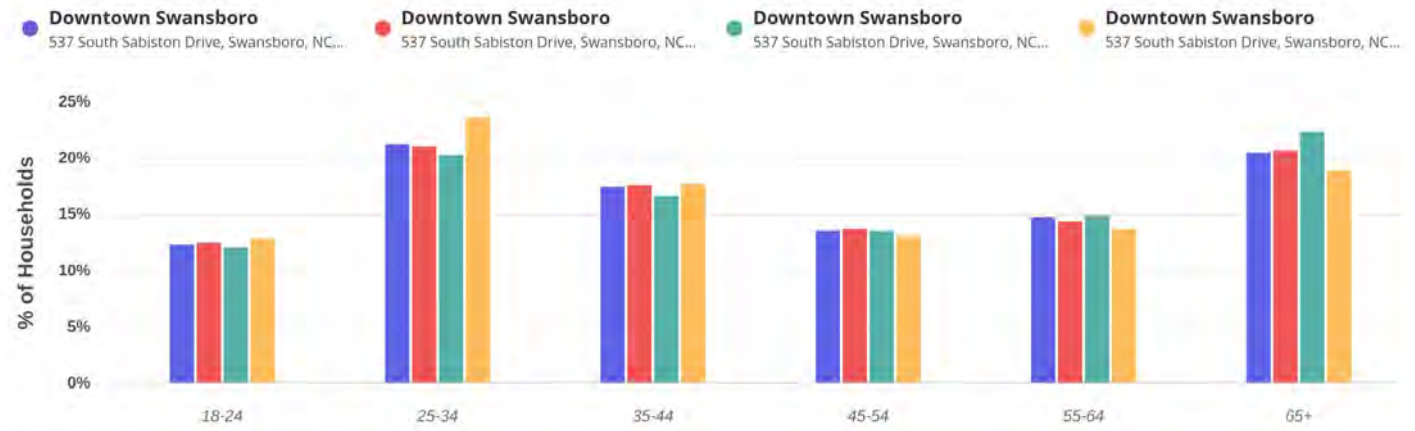

### Education

Downtown Swansboro - May 11th, 2024  
Downtown Swansboro - May 13th, 2023  
Downtown Swansboro - May 14th, 2022  
Downtown Swansboro - Apr 27th, 2019  
 Data Source: STI: Popstats  
 Data provided by Placer Labs Inc. (www.placer.ai)

### Age

Downtown Swansboro - May 11th, 2024  
 Downtown Swansboro - May 13th, 2023  
 Downtown Swansboro - May 14th, 2022  
 Downtown Swansboro - Apr 27th, 2019  
 Data Source: STI: Popstats  
 Data provided by Placer Labs Inc. (www.placer.ai)