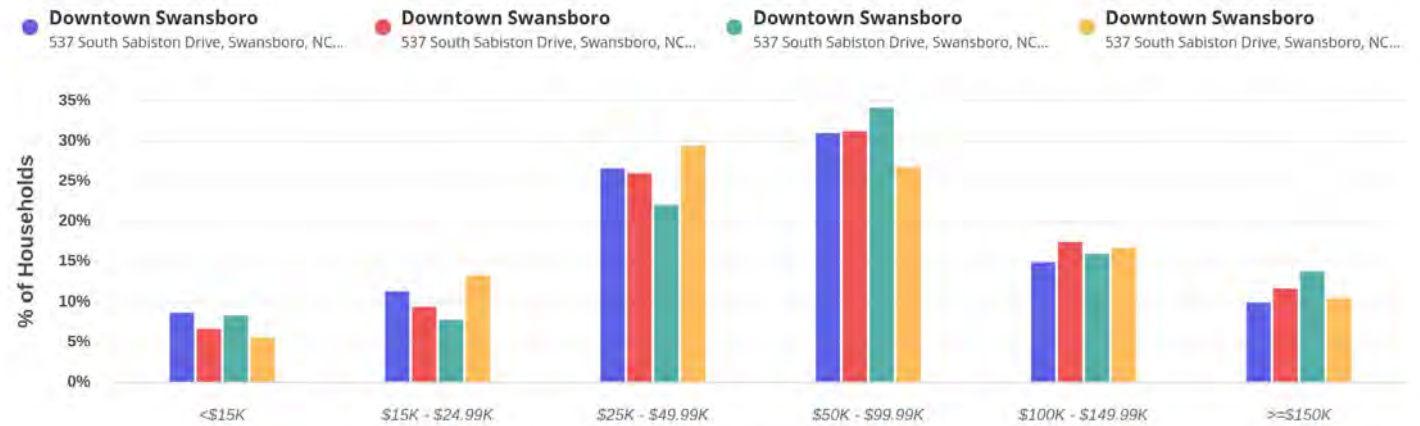

Household Income

Downtown Swansboro - May 11th, 2024
Downtown Swansboro - May 13th, 2023
Downtown Swansboro - May 14th, 2022
Downtown Swansboro - Apr 27th, 2019
Data Source: STI: Popstats
Data provided by Placer Labs Inc. (www.placer.ai)