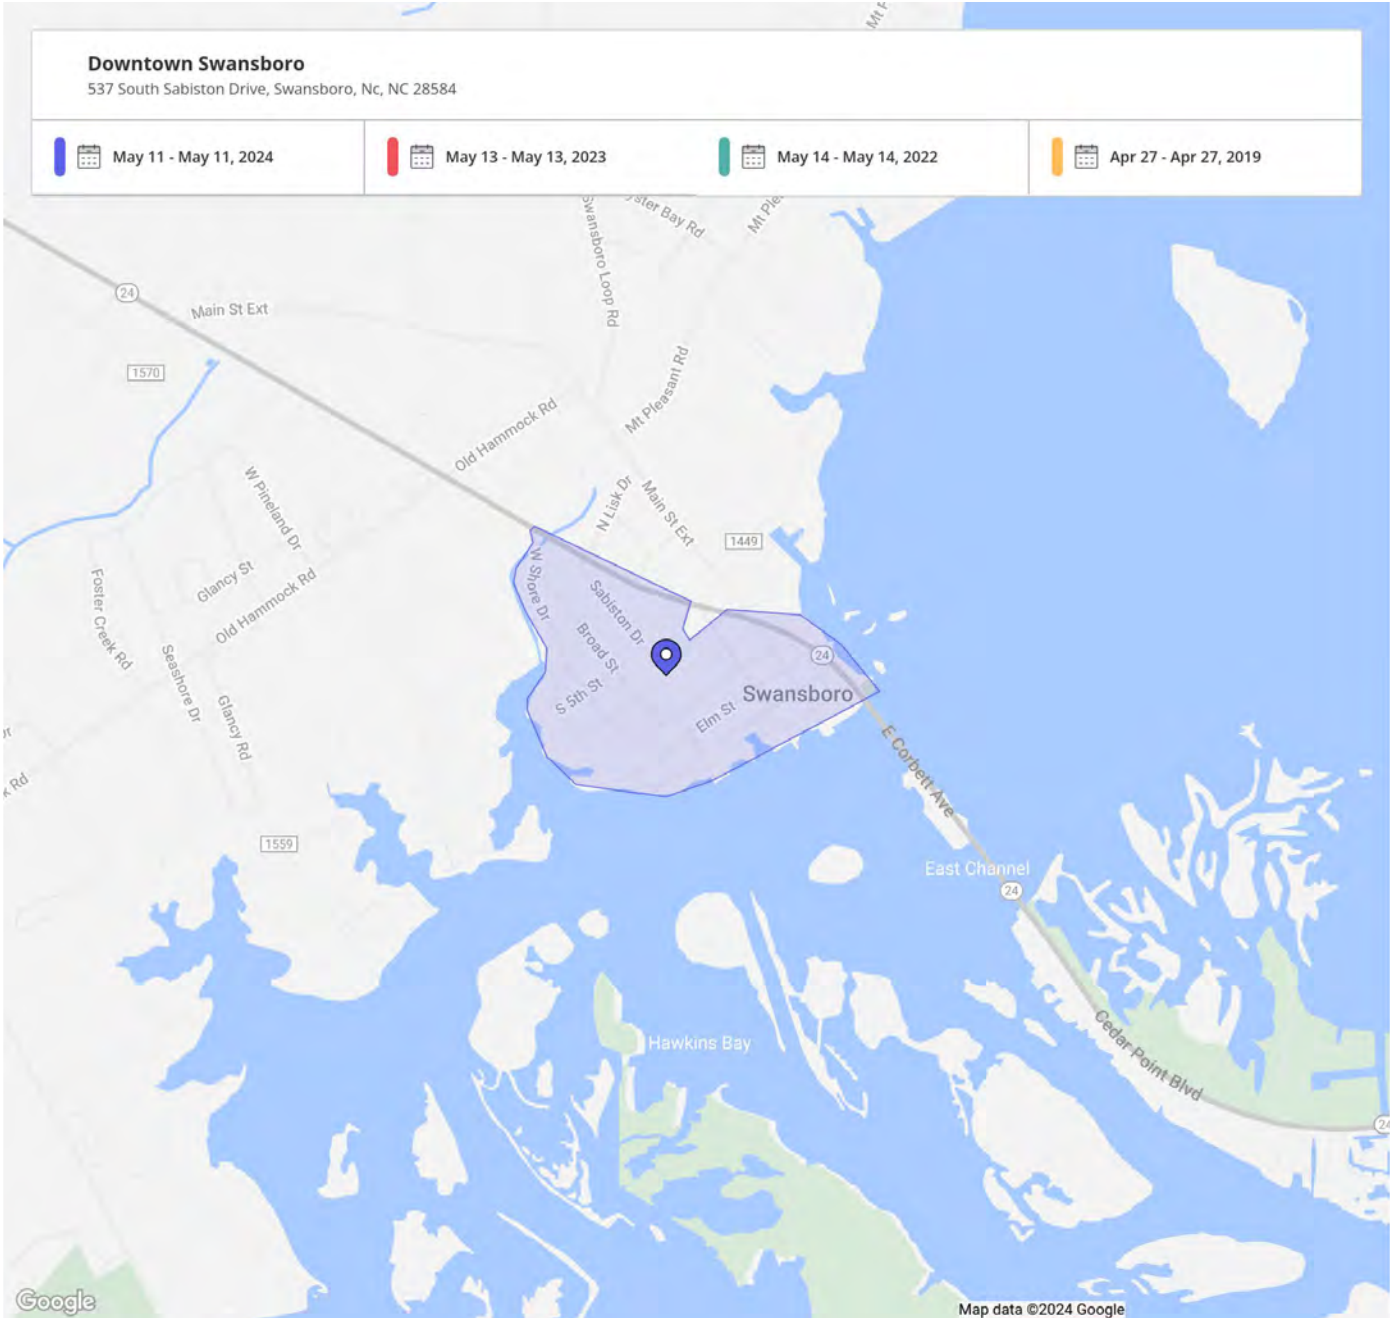

Property Overview

Time Compare