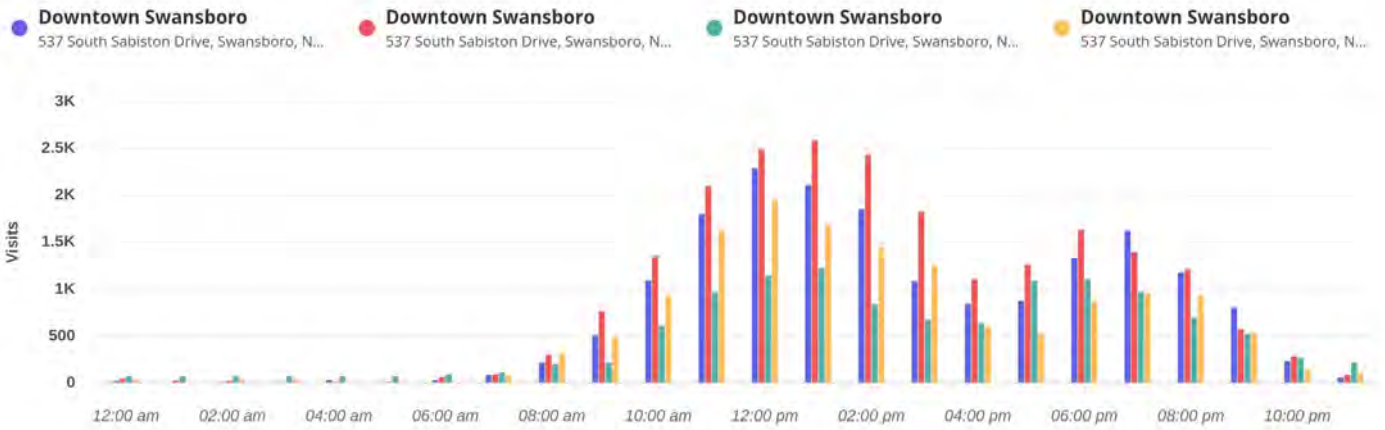

### Daily Visits

#### Visits

Downtown Swansboro - May 11th, 2024

Downtown Swansboro - May 13th, 2023

Downtown Swansboro - May 14th, 2022

Downtown Swansboro - Apr 27th, 2019

Data provided by Placer Labs Inc. ([www.placer.ai](http://www.placer.ai))

### Hourly Visits