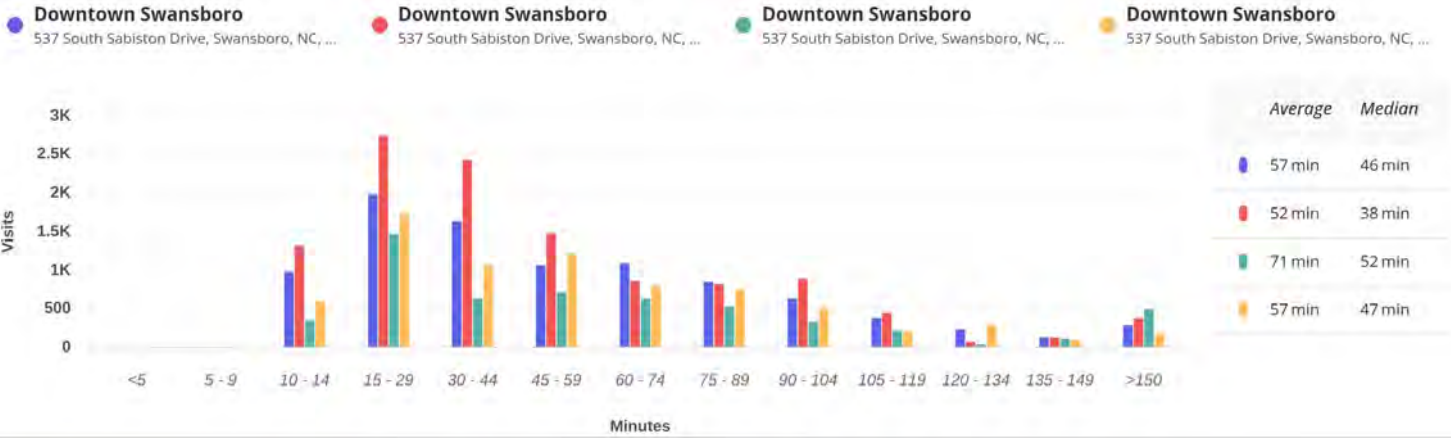

Visit Duration

Visits
Downtown Swansboro - May 11th, 2024
Downtown Swansboro - May 13th, 2023
Downtown Swansboro - May 14th, 2022
Downtown Swansboro - Apr 27th, 2019
Data provided by Placer Labs Inc. (www.placer.ai)