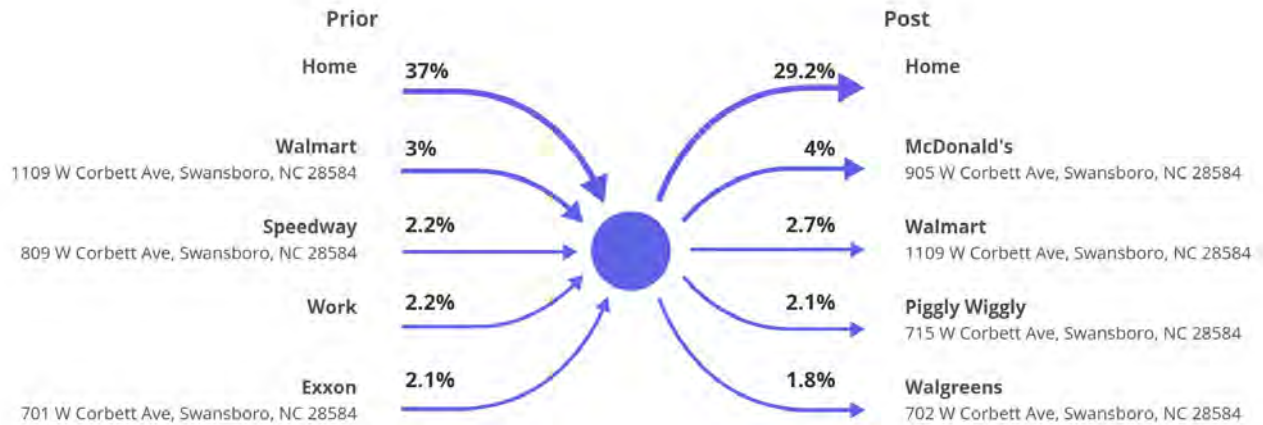

Visitor Journey

Downtown Swansboro

537 South Sabiston Drive, Swansboro, NC, NC 28584

Show by: | May 11th, 2024
Data provided by Placer Labs Inc. (www.placer.ai)