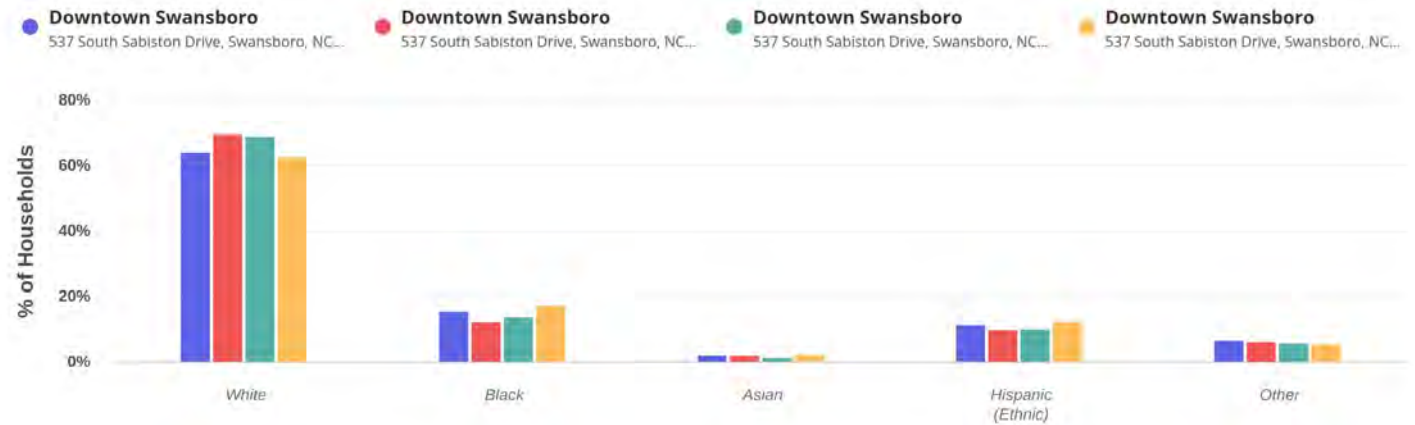

Ethnicity

Downtown Swansboro - May 11th, 2024
Downtown Swansboro - May 13th, 2023
Downtown Swansboro - May 14th, 2022
Downtown Swansboro - Apr 27th, 2019
Data Source: STI: Popstats
Data provided by Placer Labs Inc. (www.placer.ai)