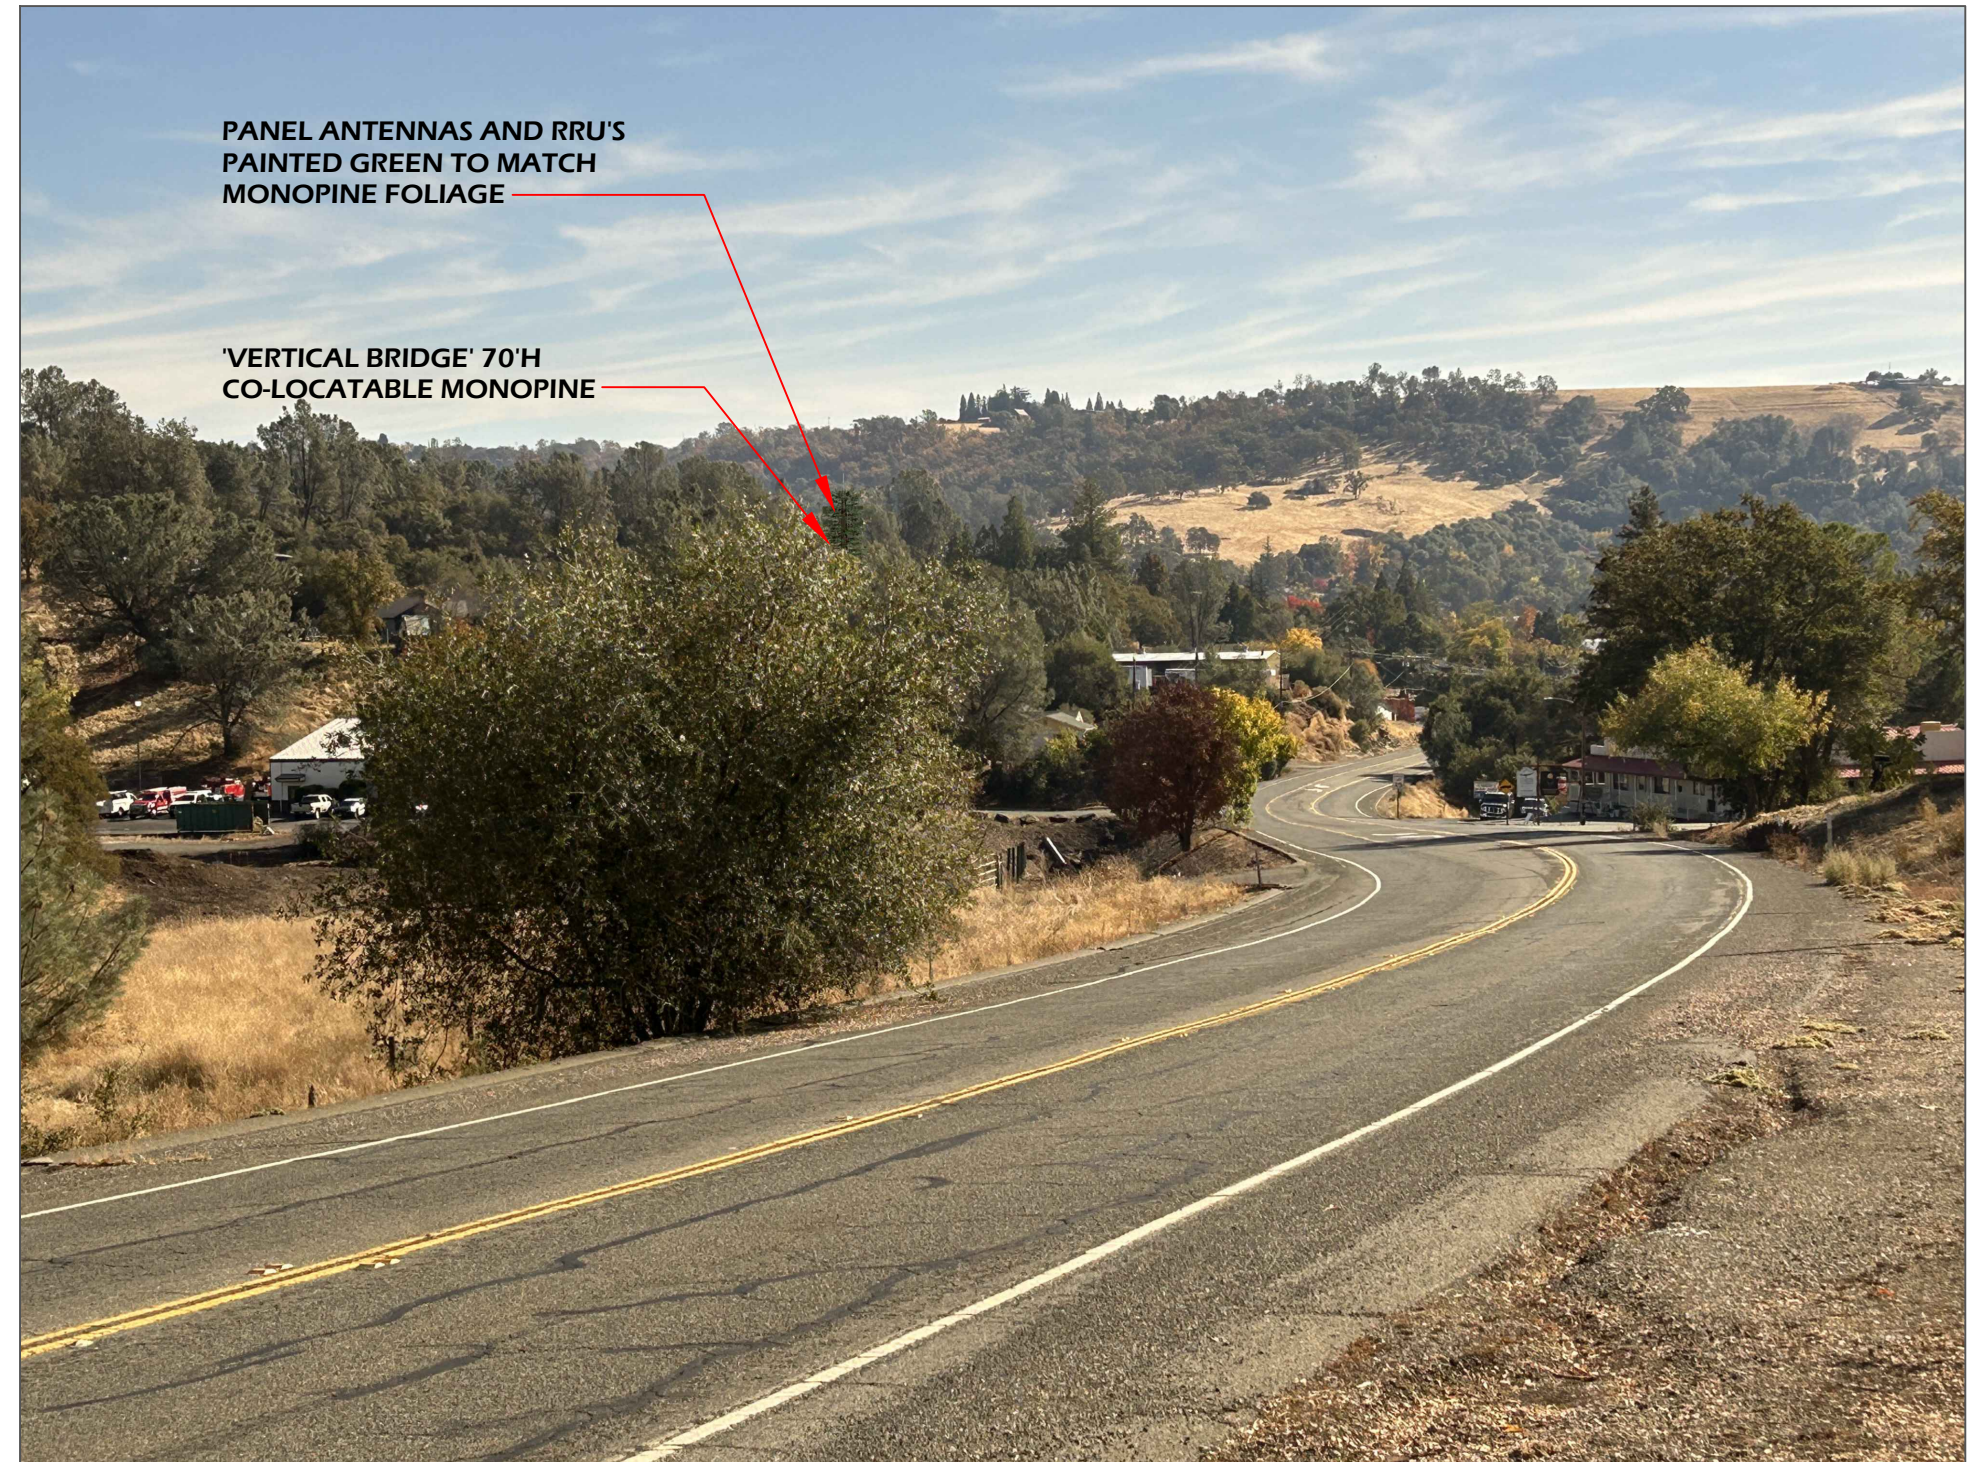

PROPOSED

DISCLAIMER: THIS IS A RENDERING REPRESENTATION OF THE PROPOSED PROJECT ONLY

PHOTO PROVIDED BY: ASSURANCE DEVELOPMENT