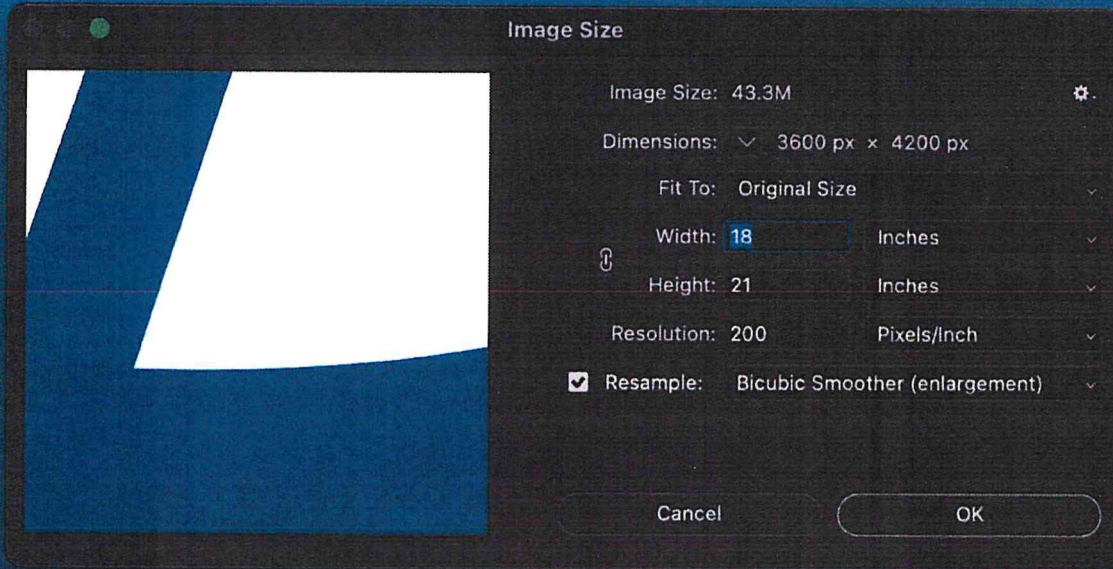

*Created by Pam Merelak.*

Location of sign  
2 sides

16

NO PARKING ANY TIME

NO PARKING ANY TIME

SIGN LOCATION