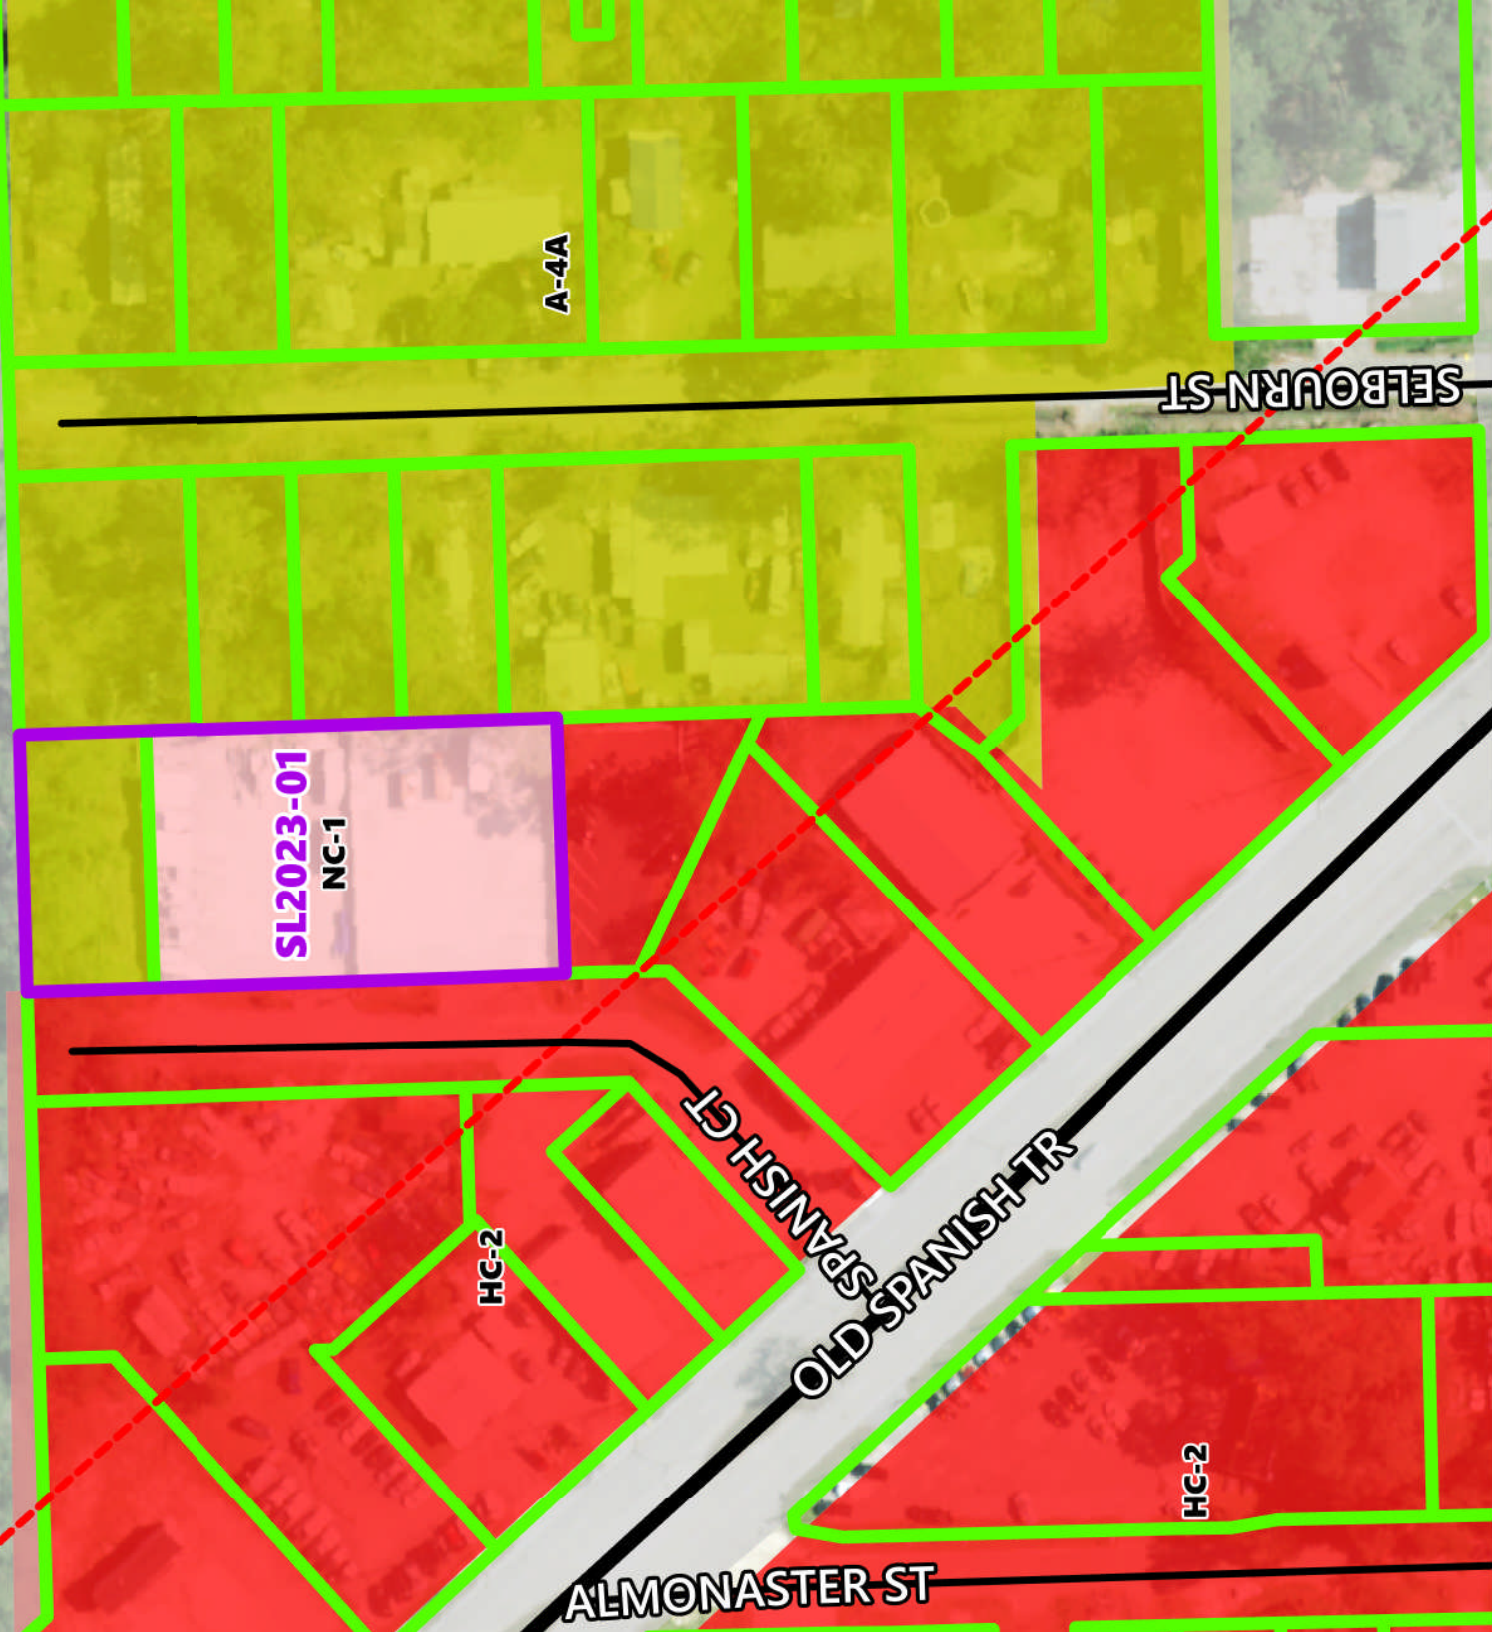

## Slidell Annexation ( SL2023-01 )

Aerial Map

ds  
ers  
023-01  
tion Township Range  
essor Parcels  
ell City Limit

## Slidell Annexation ( SL2023-01 )

### Zoning Map

SL2023-01  
on Township Range  
sor Parcels  
l City Limit  
**g Classification**  
ingle Family Residential  
Single Family Residential  
Professional Office

SLIDELL

Ward 8

Council District 12

# Slidell Annexation ( SL2023-01 )

Political Map

ds  
2023-01

- essor Parcels
- ards
- ncil Districts
- tion Township Range
- ell City Limit