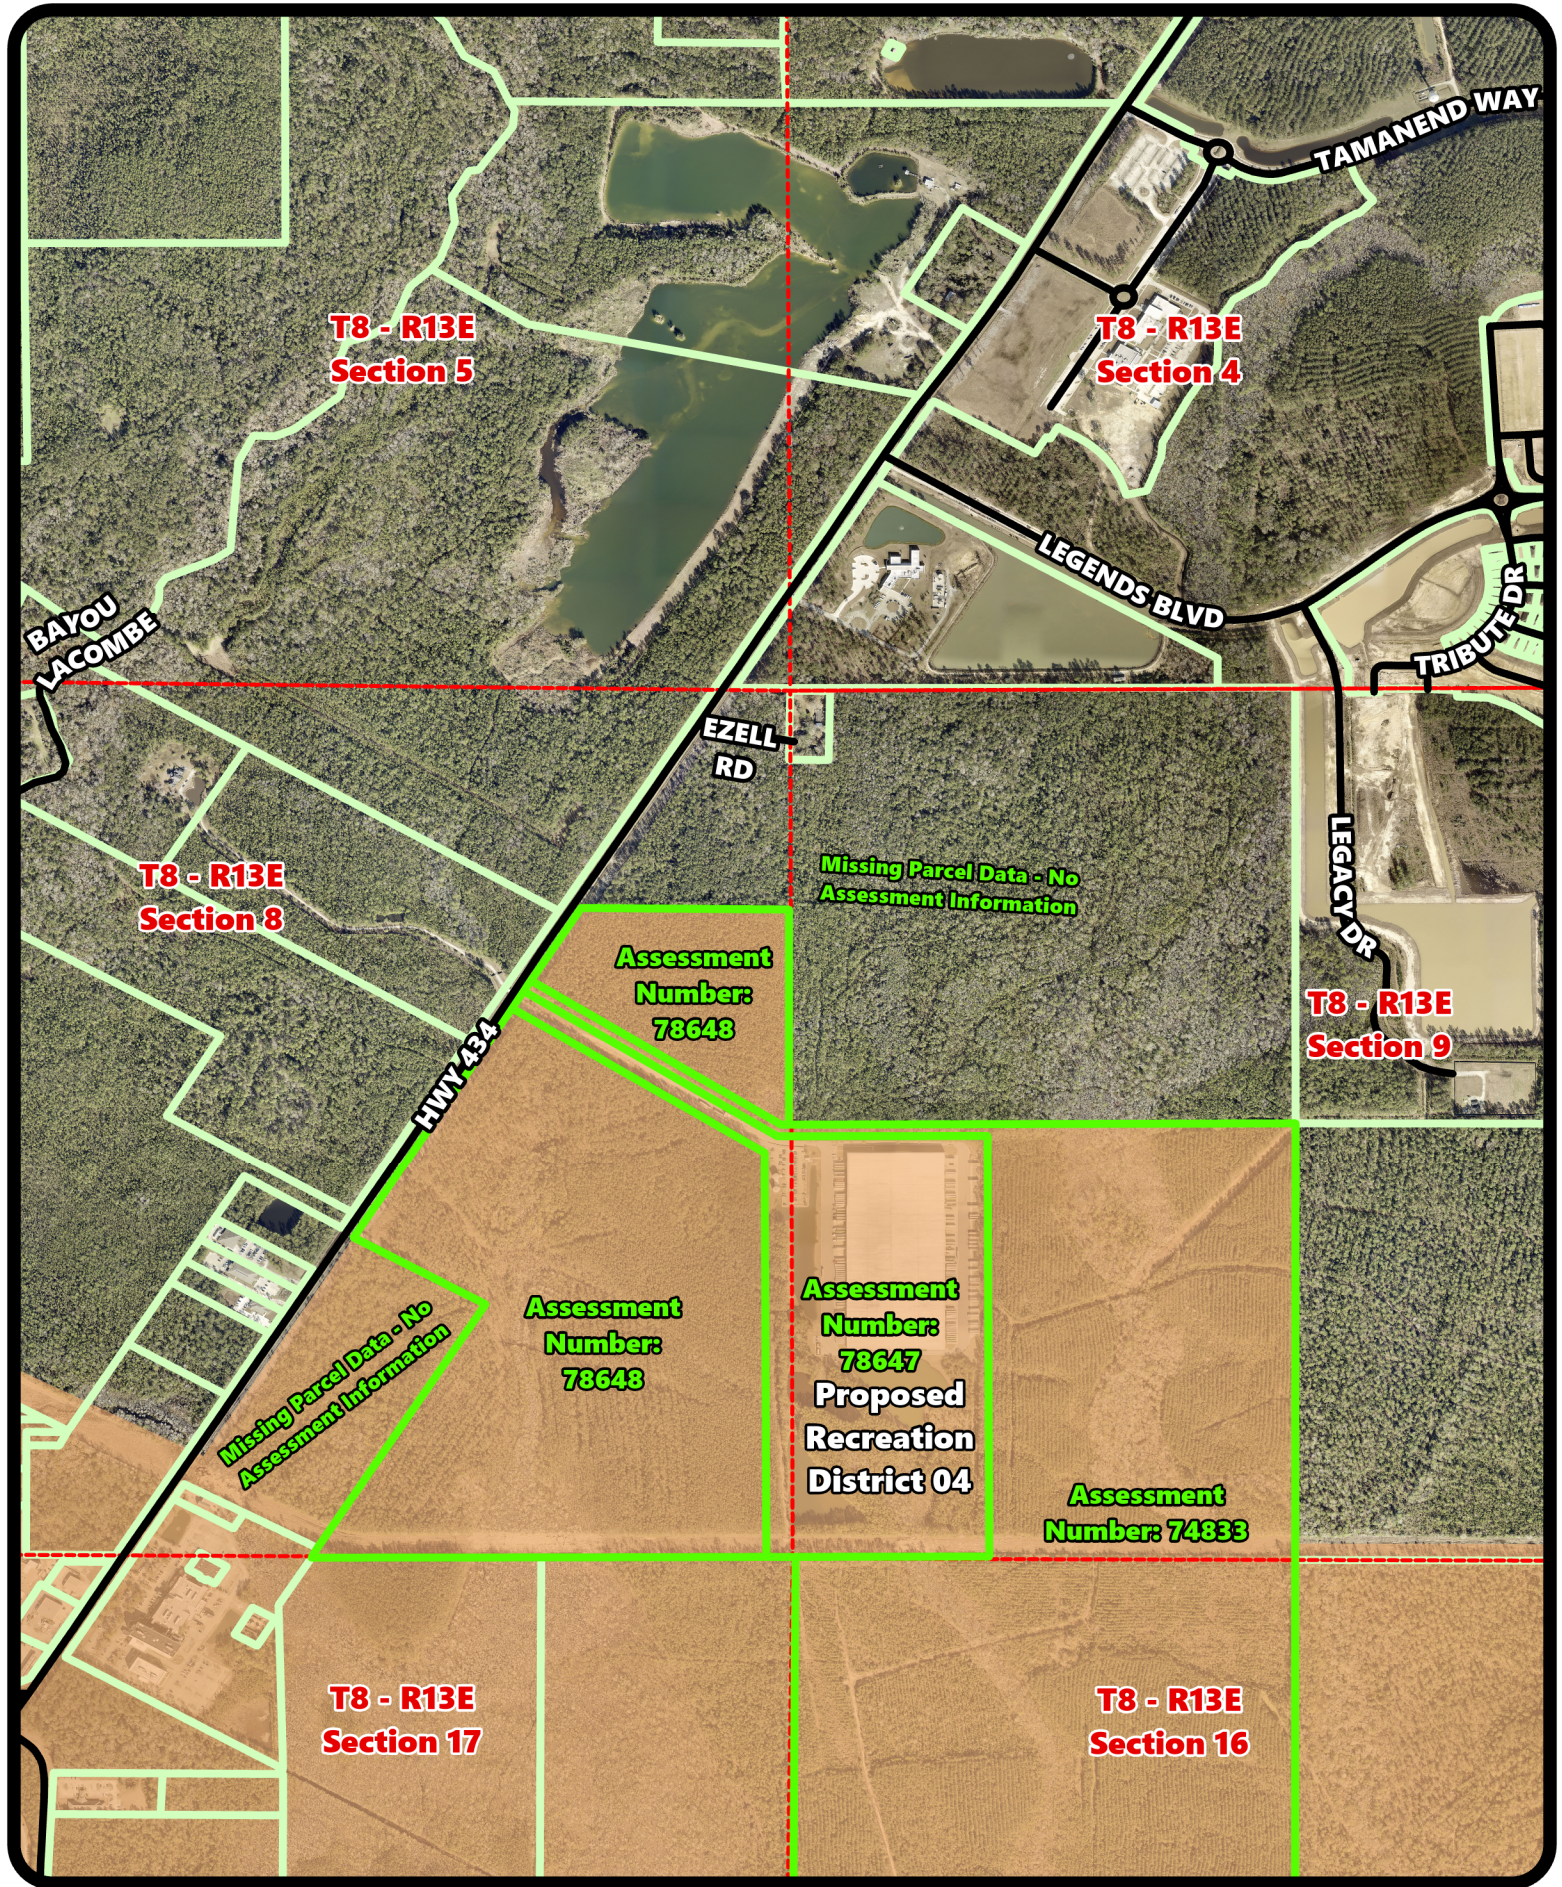

Proposed Recreation District 4

 Proposed Recreation District 4

— Roads
 ■ City Limit

■ Council Districts
 ■ Waterway

Recreation Districts

 01	 07	 16
 04	 11	

St. Tammany Parish Government
 P.O. Box 628
 Covington, LA. 70434

Proposed Recreation District 4

- Proposed Recreation District 4
- Assessor Parcels for Addition to Recreation District 4
- Rivers
- Roads
- Assessor Parcels
- Section Township Range

St. Tammany Parish Government
 P.O. Box 628
 Covington, LA. 70434