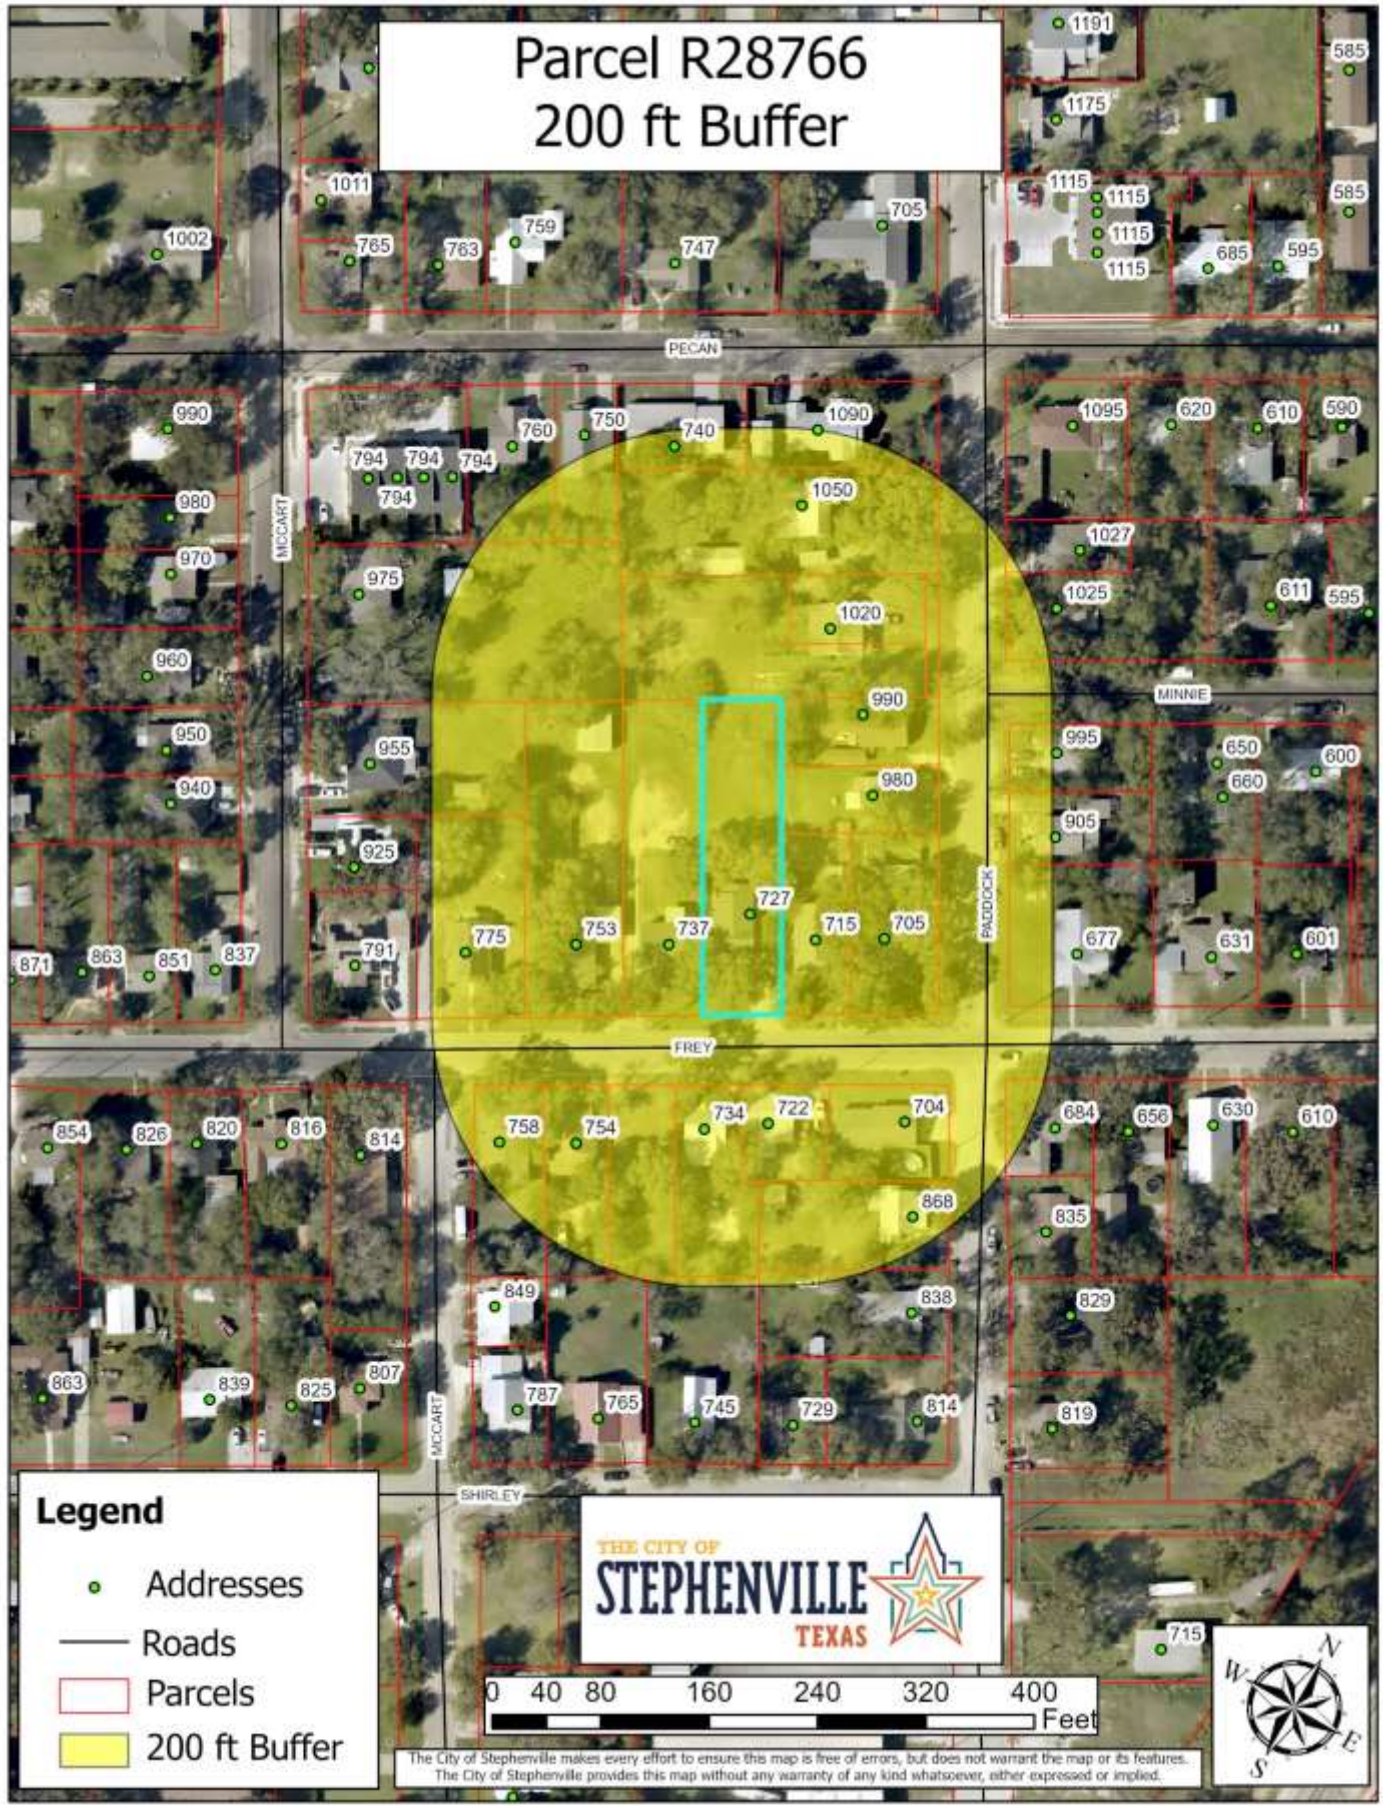

Parcel R28766 200 ft Buffer

Legend

- Addresses
- Roads
- ▭ Parcels
- 200 ft Buffer

The City of Stephenville makes every effort to ensure this map is free of errors, but does not warrant the map or its features. The City of Stephenville provides this map without any warranty of any kind whatsoever, either expressed or implied.

Parcel R29027

Current Zoning - R2 1 & 2 Family

Parcel R29027

Future Land Use - Complete Neighborhood

Parcel R28766 Water & Sewer Utilities

Legend

- Addresses
- Roads
- Sewer Lines
- Water Lines
- Parcels

The City of Stephenville makes every effort to ensure this map is free of errors, but does not warrant the map or its features. The City of Stephenville provides this map without any warranty of any kind whatsoever, either expressed or implied.