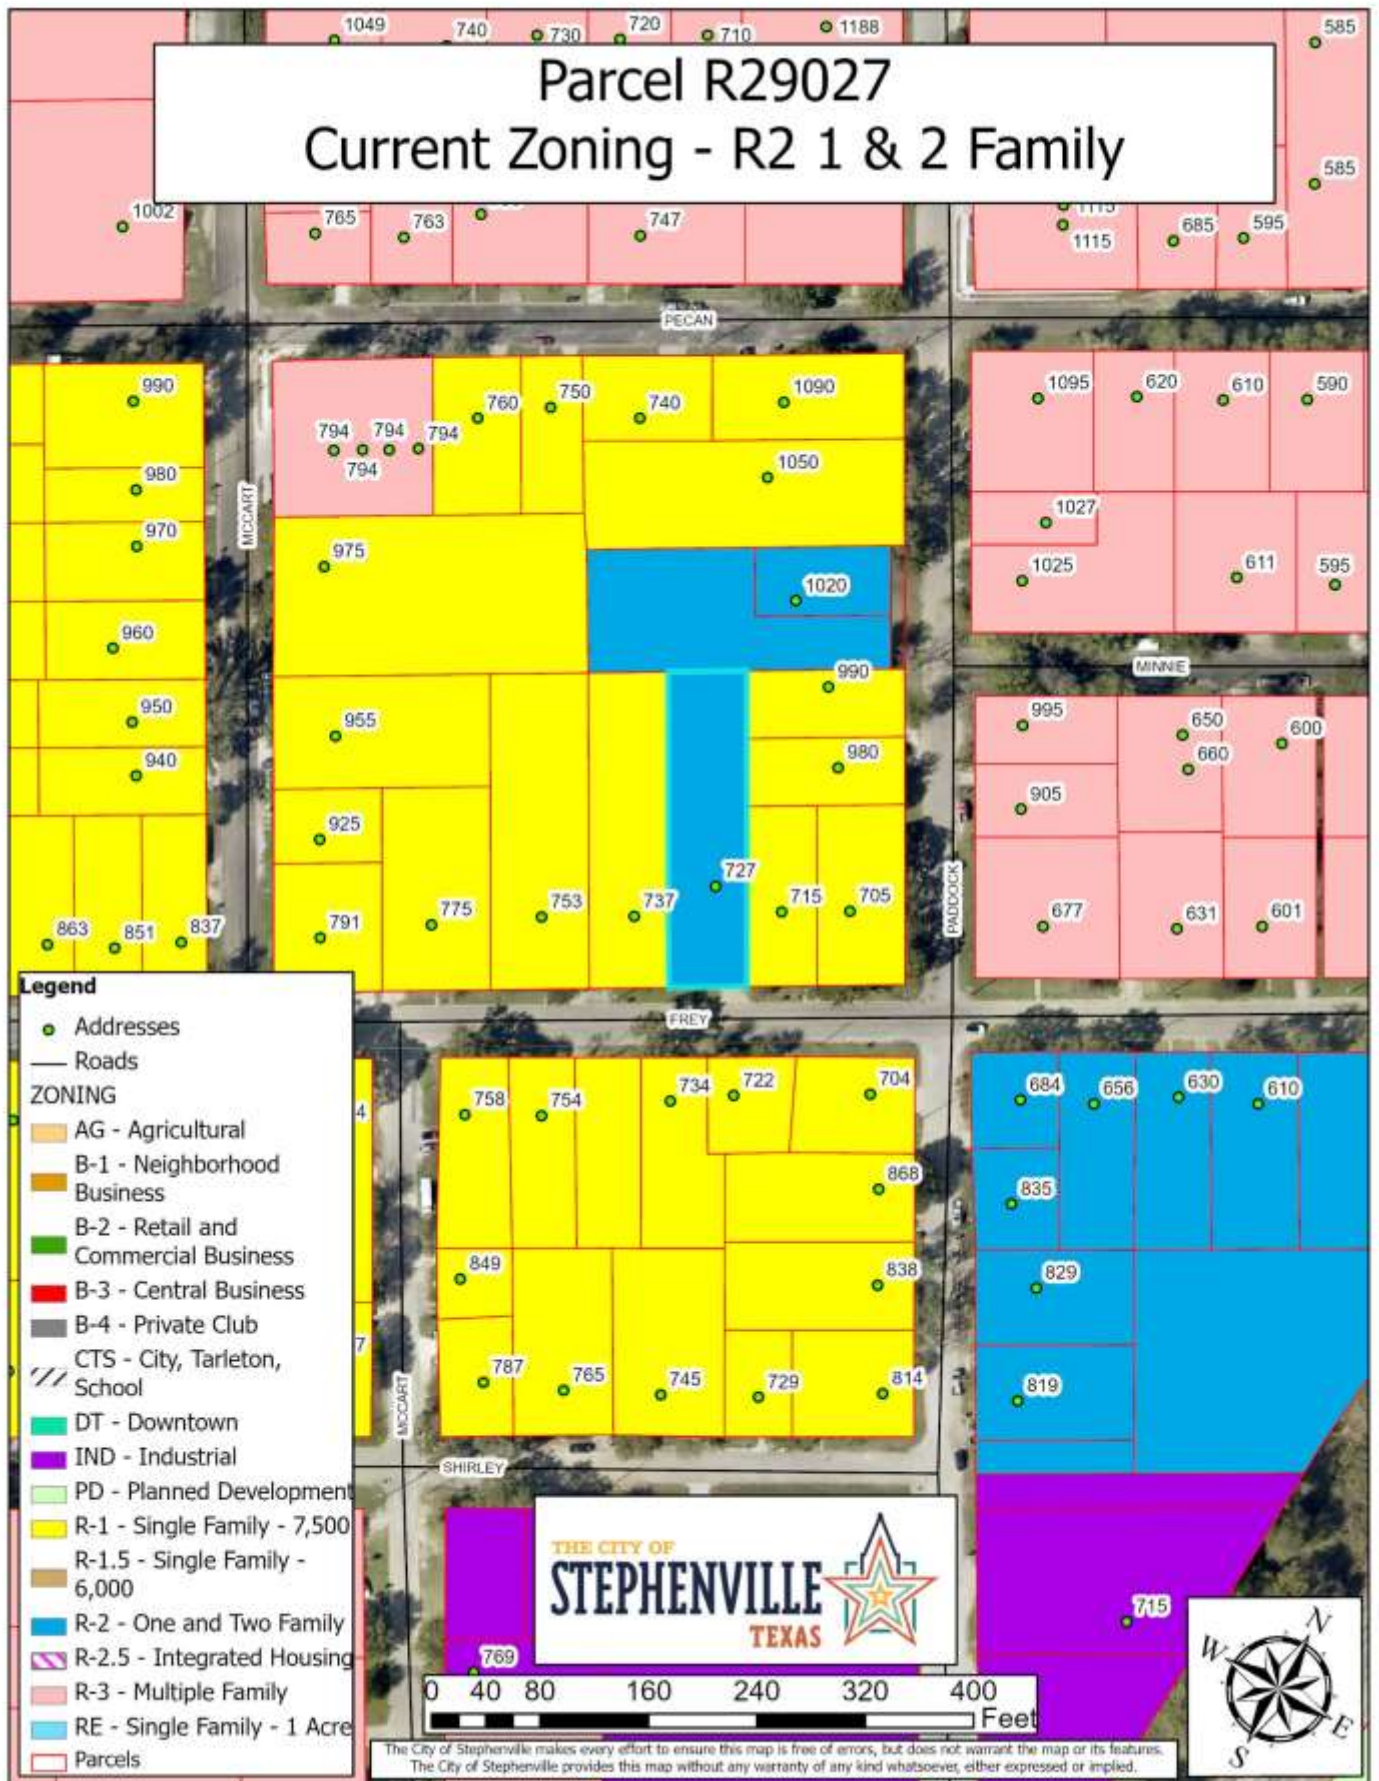

Parcel R28766 200 ft Buffer

Legend

- Addresses
- Roads
- ▭ Parcels
- 200 ft Buffer

The City of Stephenville makes every effort to ensure this map is free of errors, but does not warrant the map or its features. The City of Stephenville provides this map without any warranty of any kind whatsoever, either expressed or implied.

Parcel R29027

Current Zoning - R2 1 & 2 Family

Parcel R29027

Future Land Use - Complete Neighborhood

Parcel R28766 Water & Sewer Utilities

Legend

- Addresses
- Roads
- Sewer Lines
- Water Lines
- Parcels

The City of Stephenville makes every effort to ensure this map is free of errors, but does not warrant the map or its features. The City of Stephenville provides this map without any warranty of any kind whatsoever, either expressed or implied.