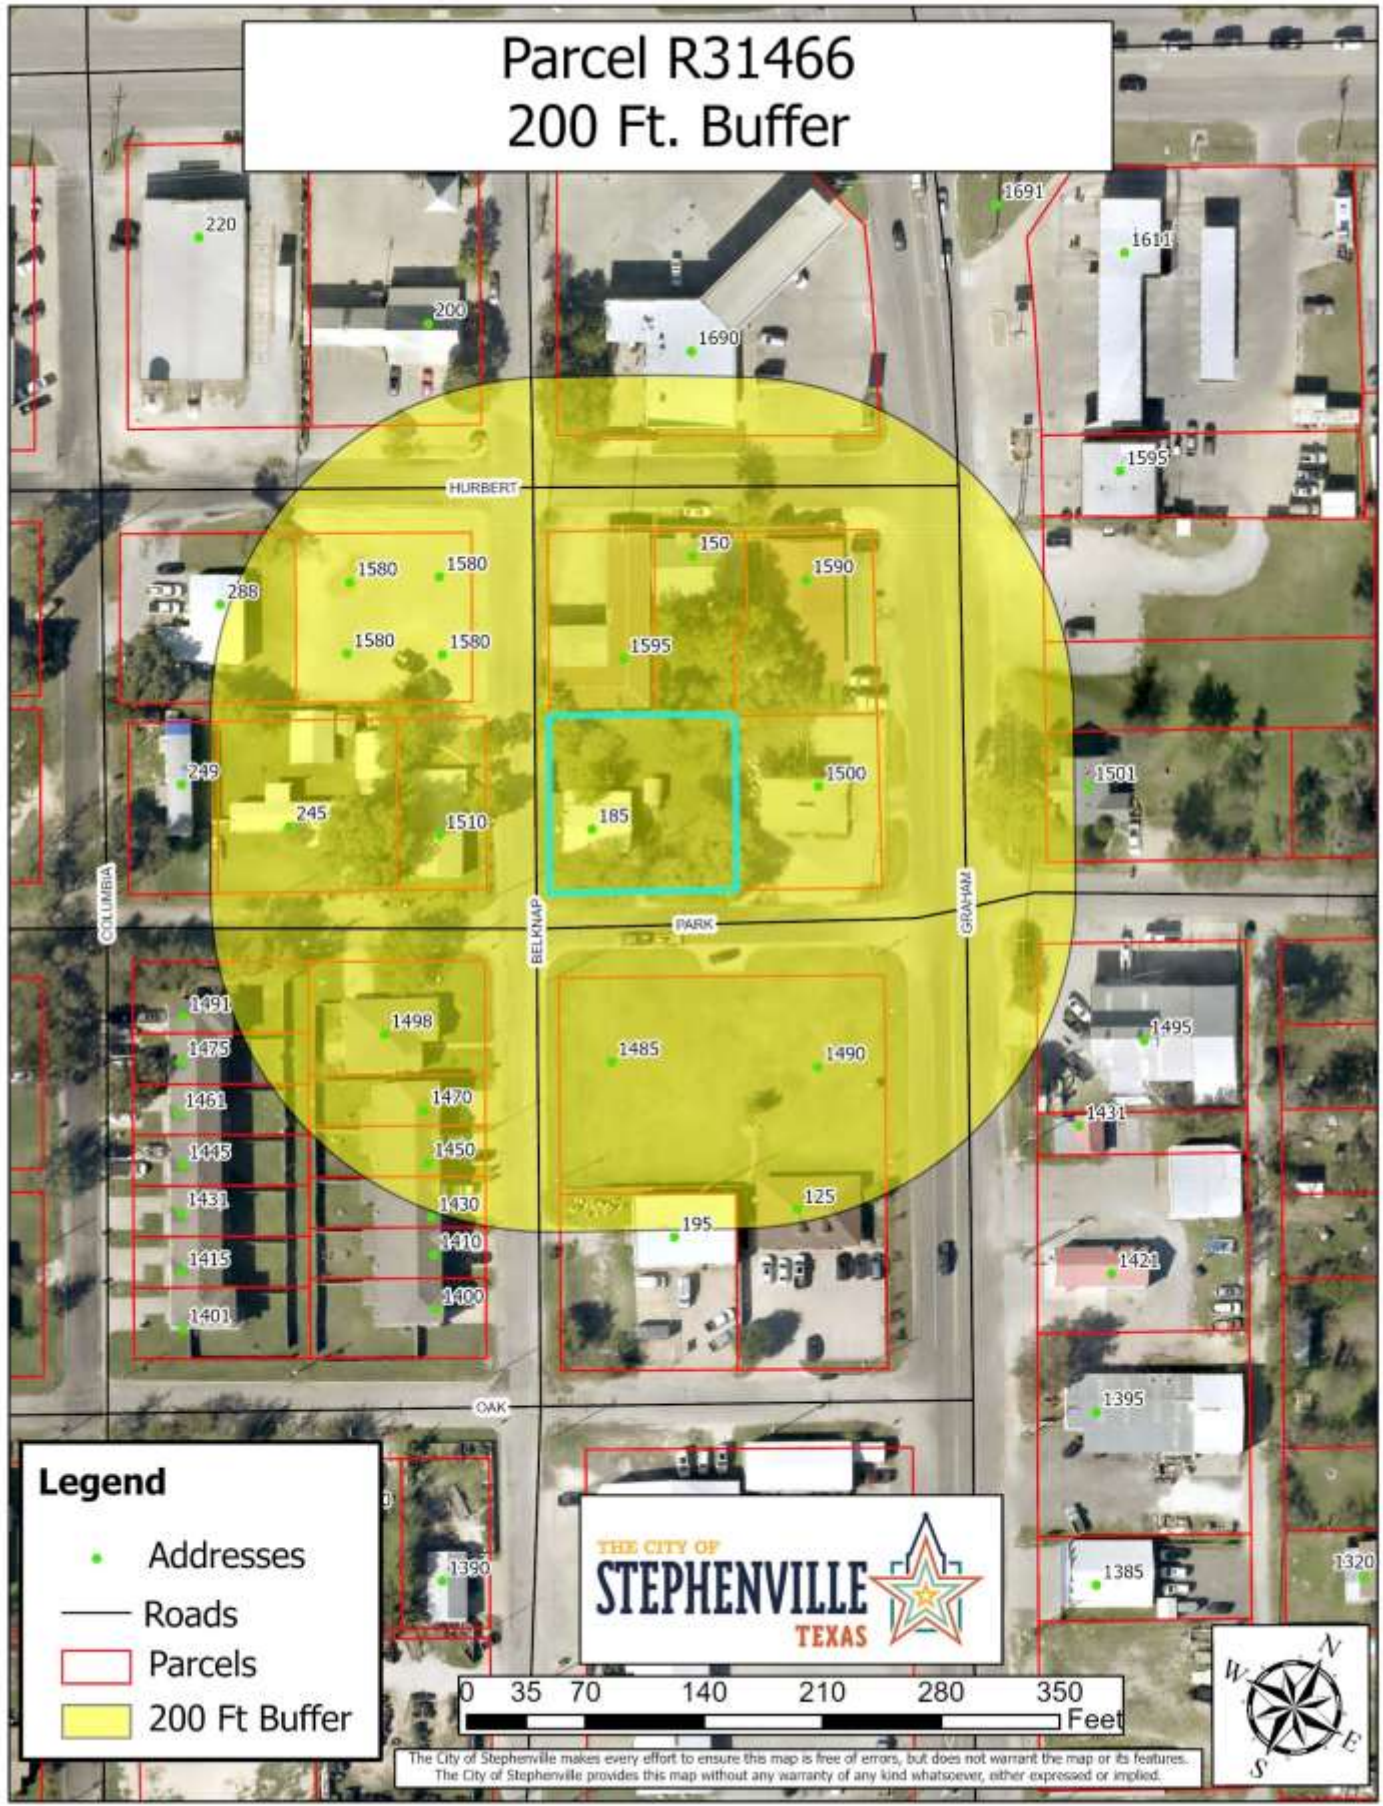

# Parcel R31466 200 Ft. Buffer

## Legend

- Addresses
- Roads
- ▭ Parcels
- ▭ 200 Ft Buffer

The City of Stephenville makes every effort to ensure this map is free of errors, but does not warrant the map or its features. The City of Stephenville provides this map without any warranty of any kind whatsoever, either expressed or implied.

# Parcel R31466

## Current Zoning - R2.5 Integrated Housing