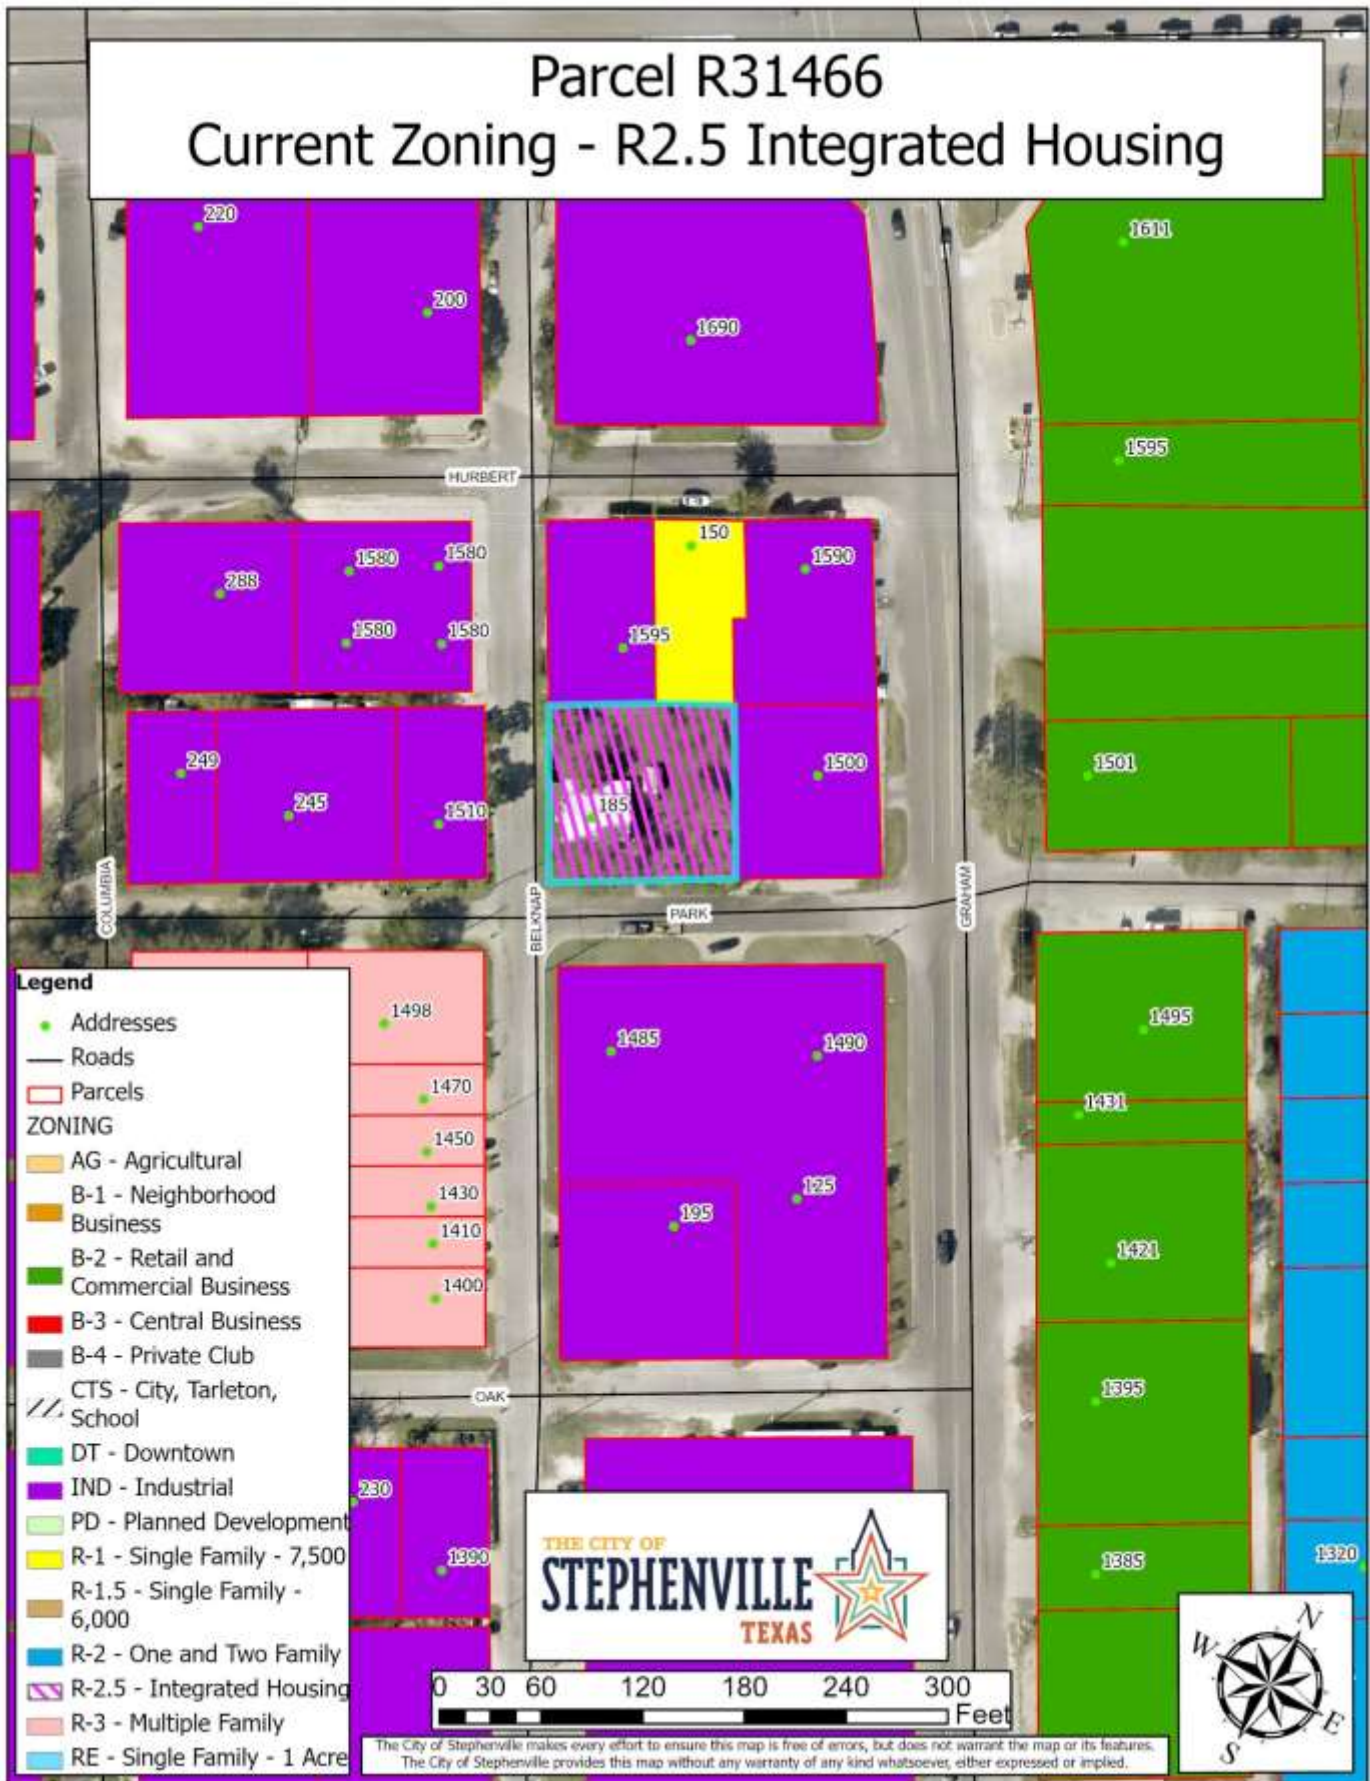

# Parcel R31466 200 Ft. Buffer

## Legend

- Addresses
- Roads
- ▭ Parcels
- ▭ 200 Ft Buffer

The City of Stephenville makes every effort to ensure this map is free of errors, but does not warrant the map or its features. The City of Stephenville provides this map without any warranty of any kind whatsoever, either expressed or implied.

## Current Zoning - R2.5 Integrated Housing