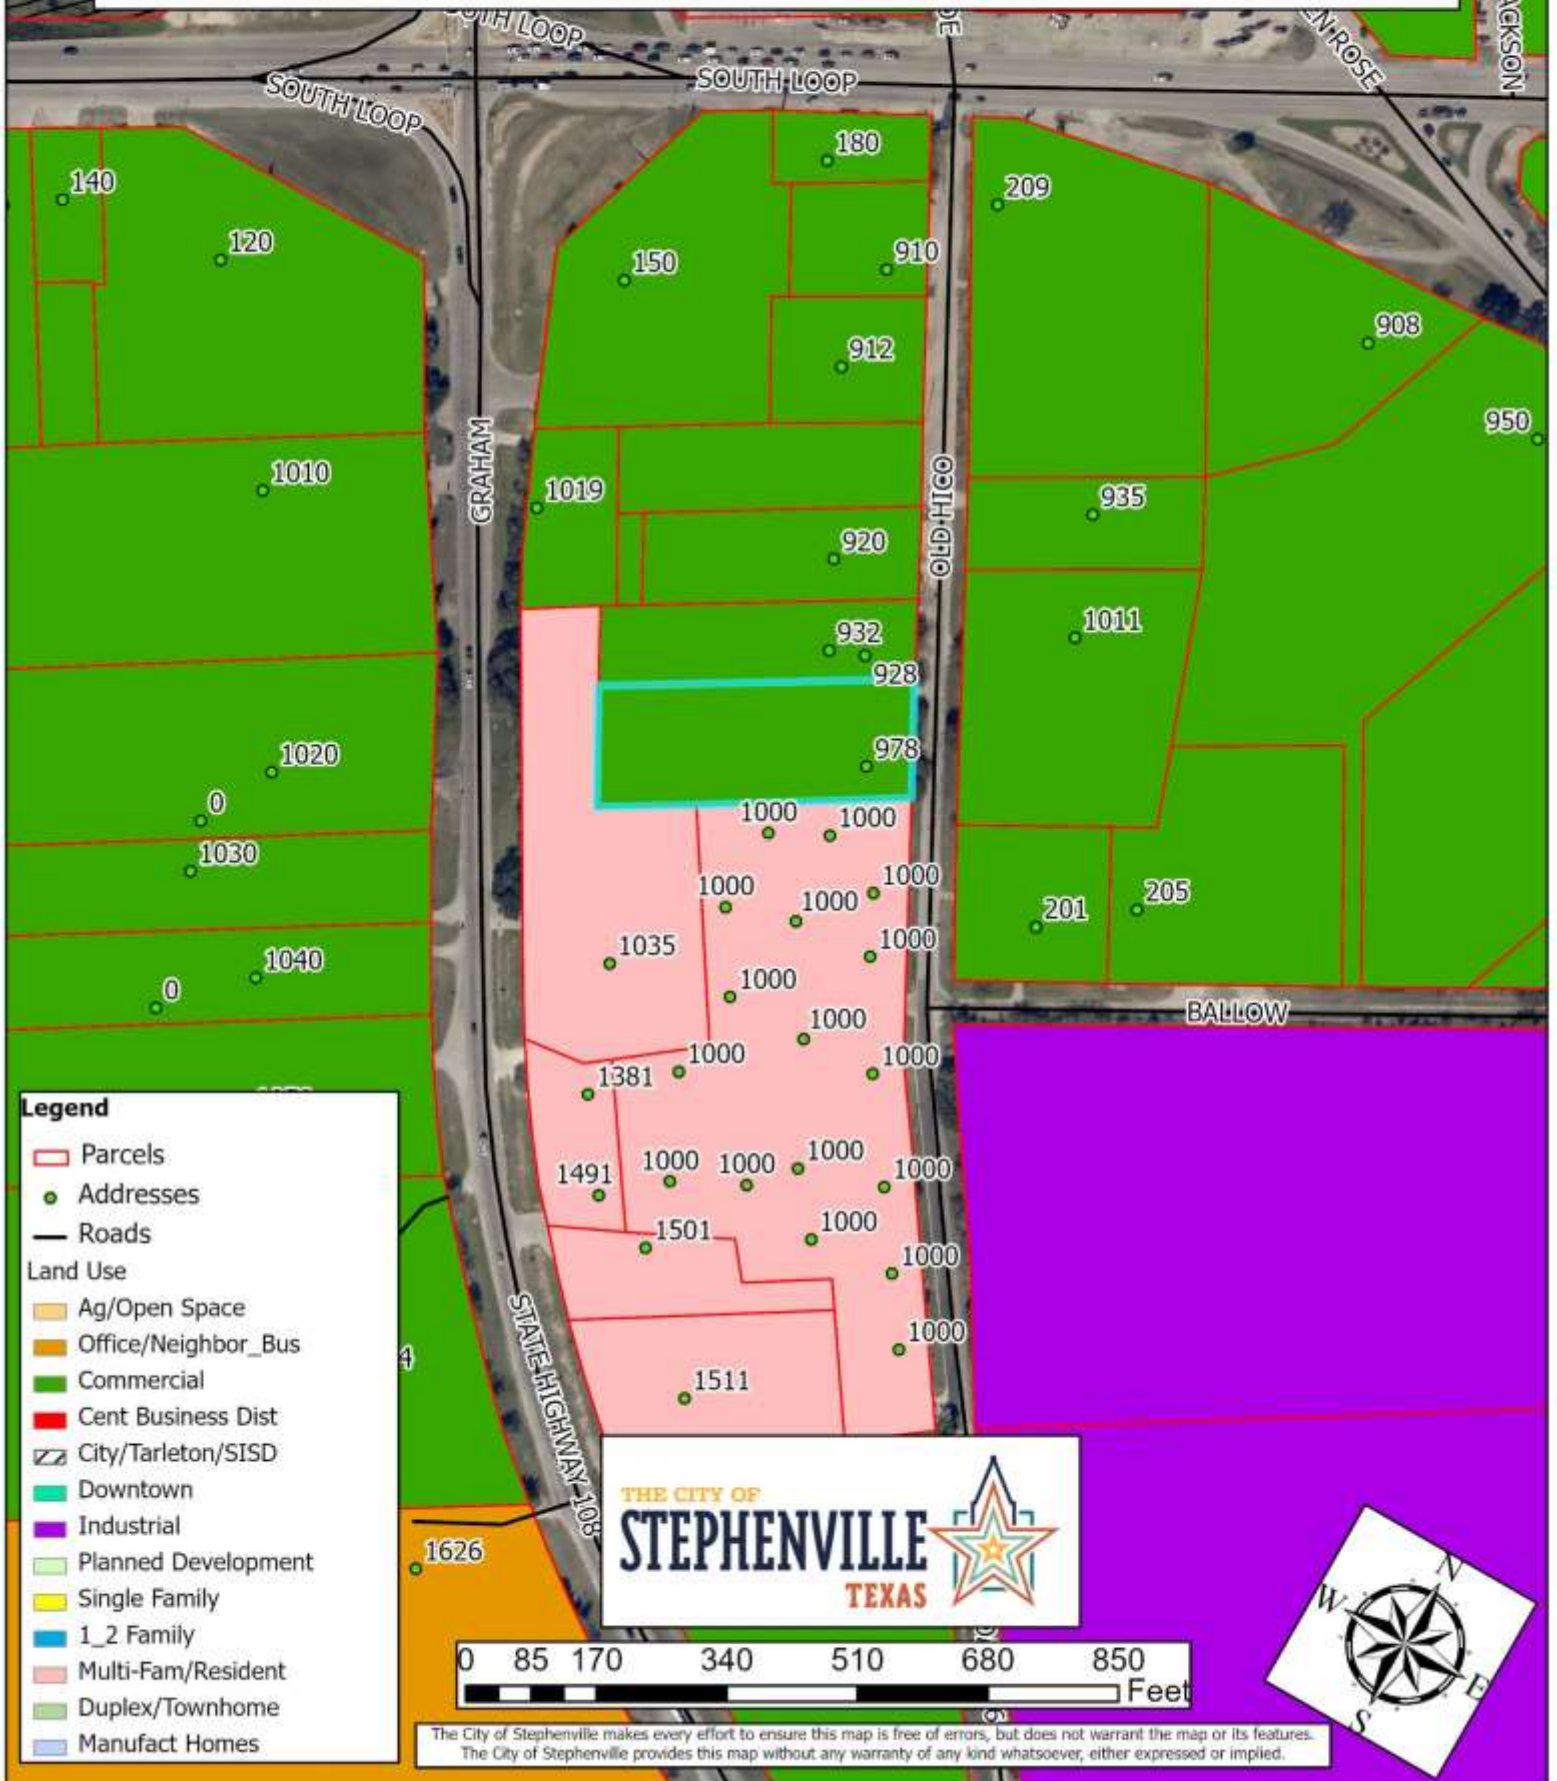

Parcel ID R17600

Future Land Use - Commercial