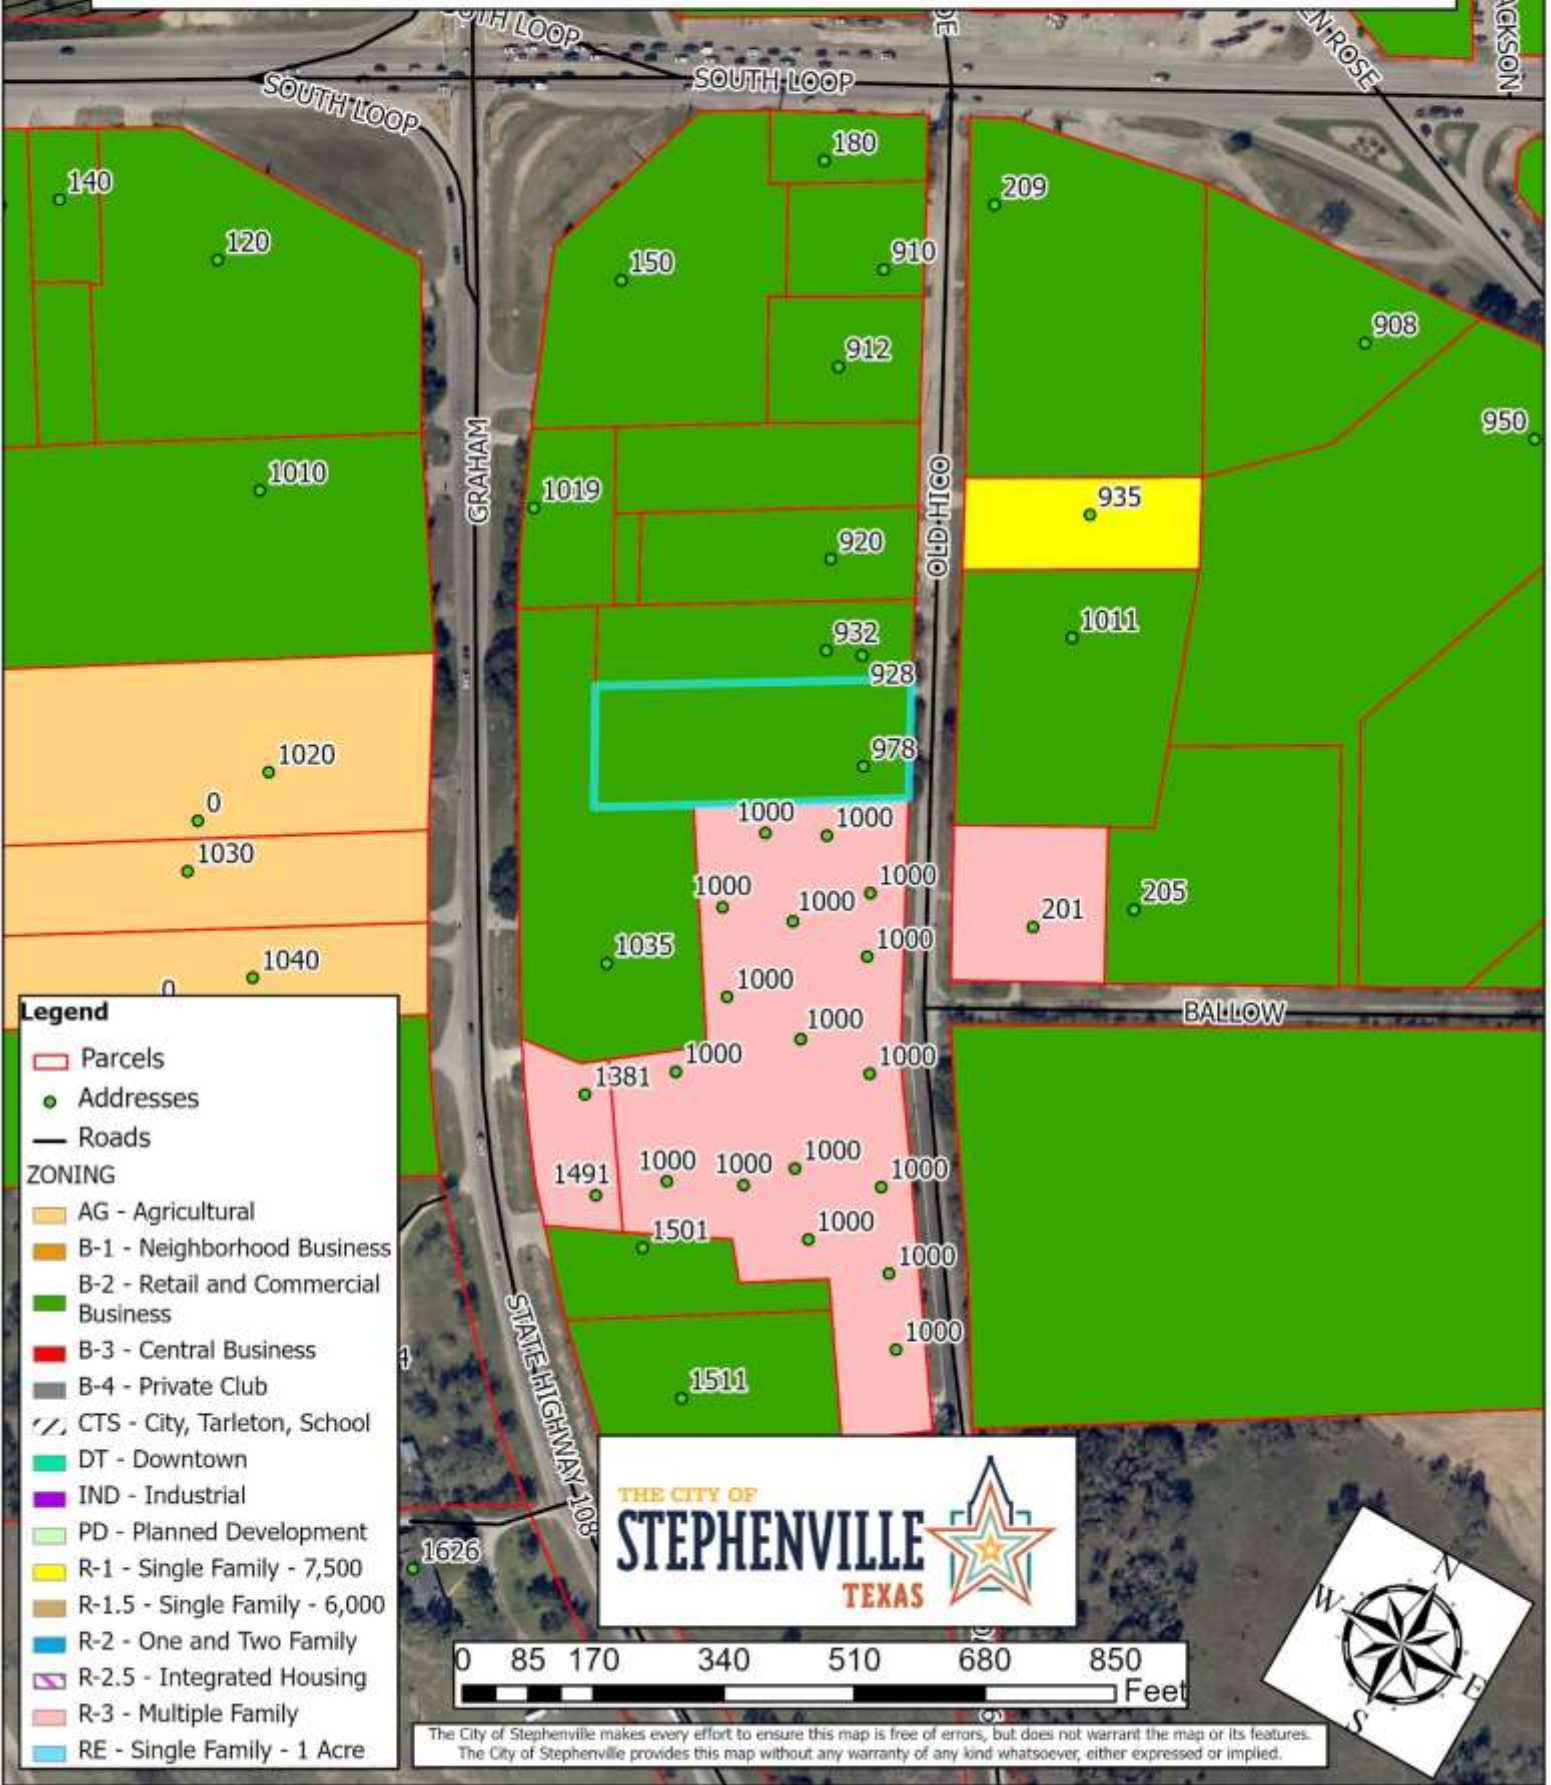

# Parcel ID R17600 200 Ft Buffer

### Legend

- Parcels
- Addresses
- Roads
- 200 Ft Buffer

The City of Stephenville makes every effort to ensure this map is free of errors, but does not warrant the map or its features. The City of Stephenville provides this map without any warranty of any kind whatsoever, either expressed or implied.

# Parcel ID R17600

## Current Zoning - B2 Retail and Commercial

- Legend**
- ▭ Parcels
  - Addresses
  - Roads
- ZONING**
- AG - Agricultural
  - B-1 - Neighborhood Business
  - B-2 - Retail and Commercial Business
  - B-3 - Central Business
  - B-4 - Private Club
  - CTS - City, Tarleton, School
  - DT - Downtown
  - IND - Industrial
  - PD - Planned Development
  - R-1 - Single Family - 7,500
  - R-1.5 - Single Family - 6,000
  - R-2 - One and Two Family
  - R-2.5 - Integrated Housing
  - R-3 - Multiple Family
  - RE - Single Family - 1 Acre