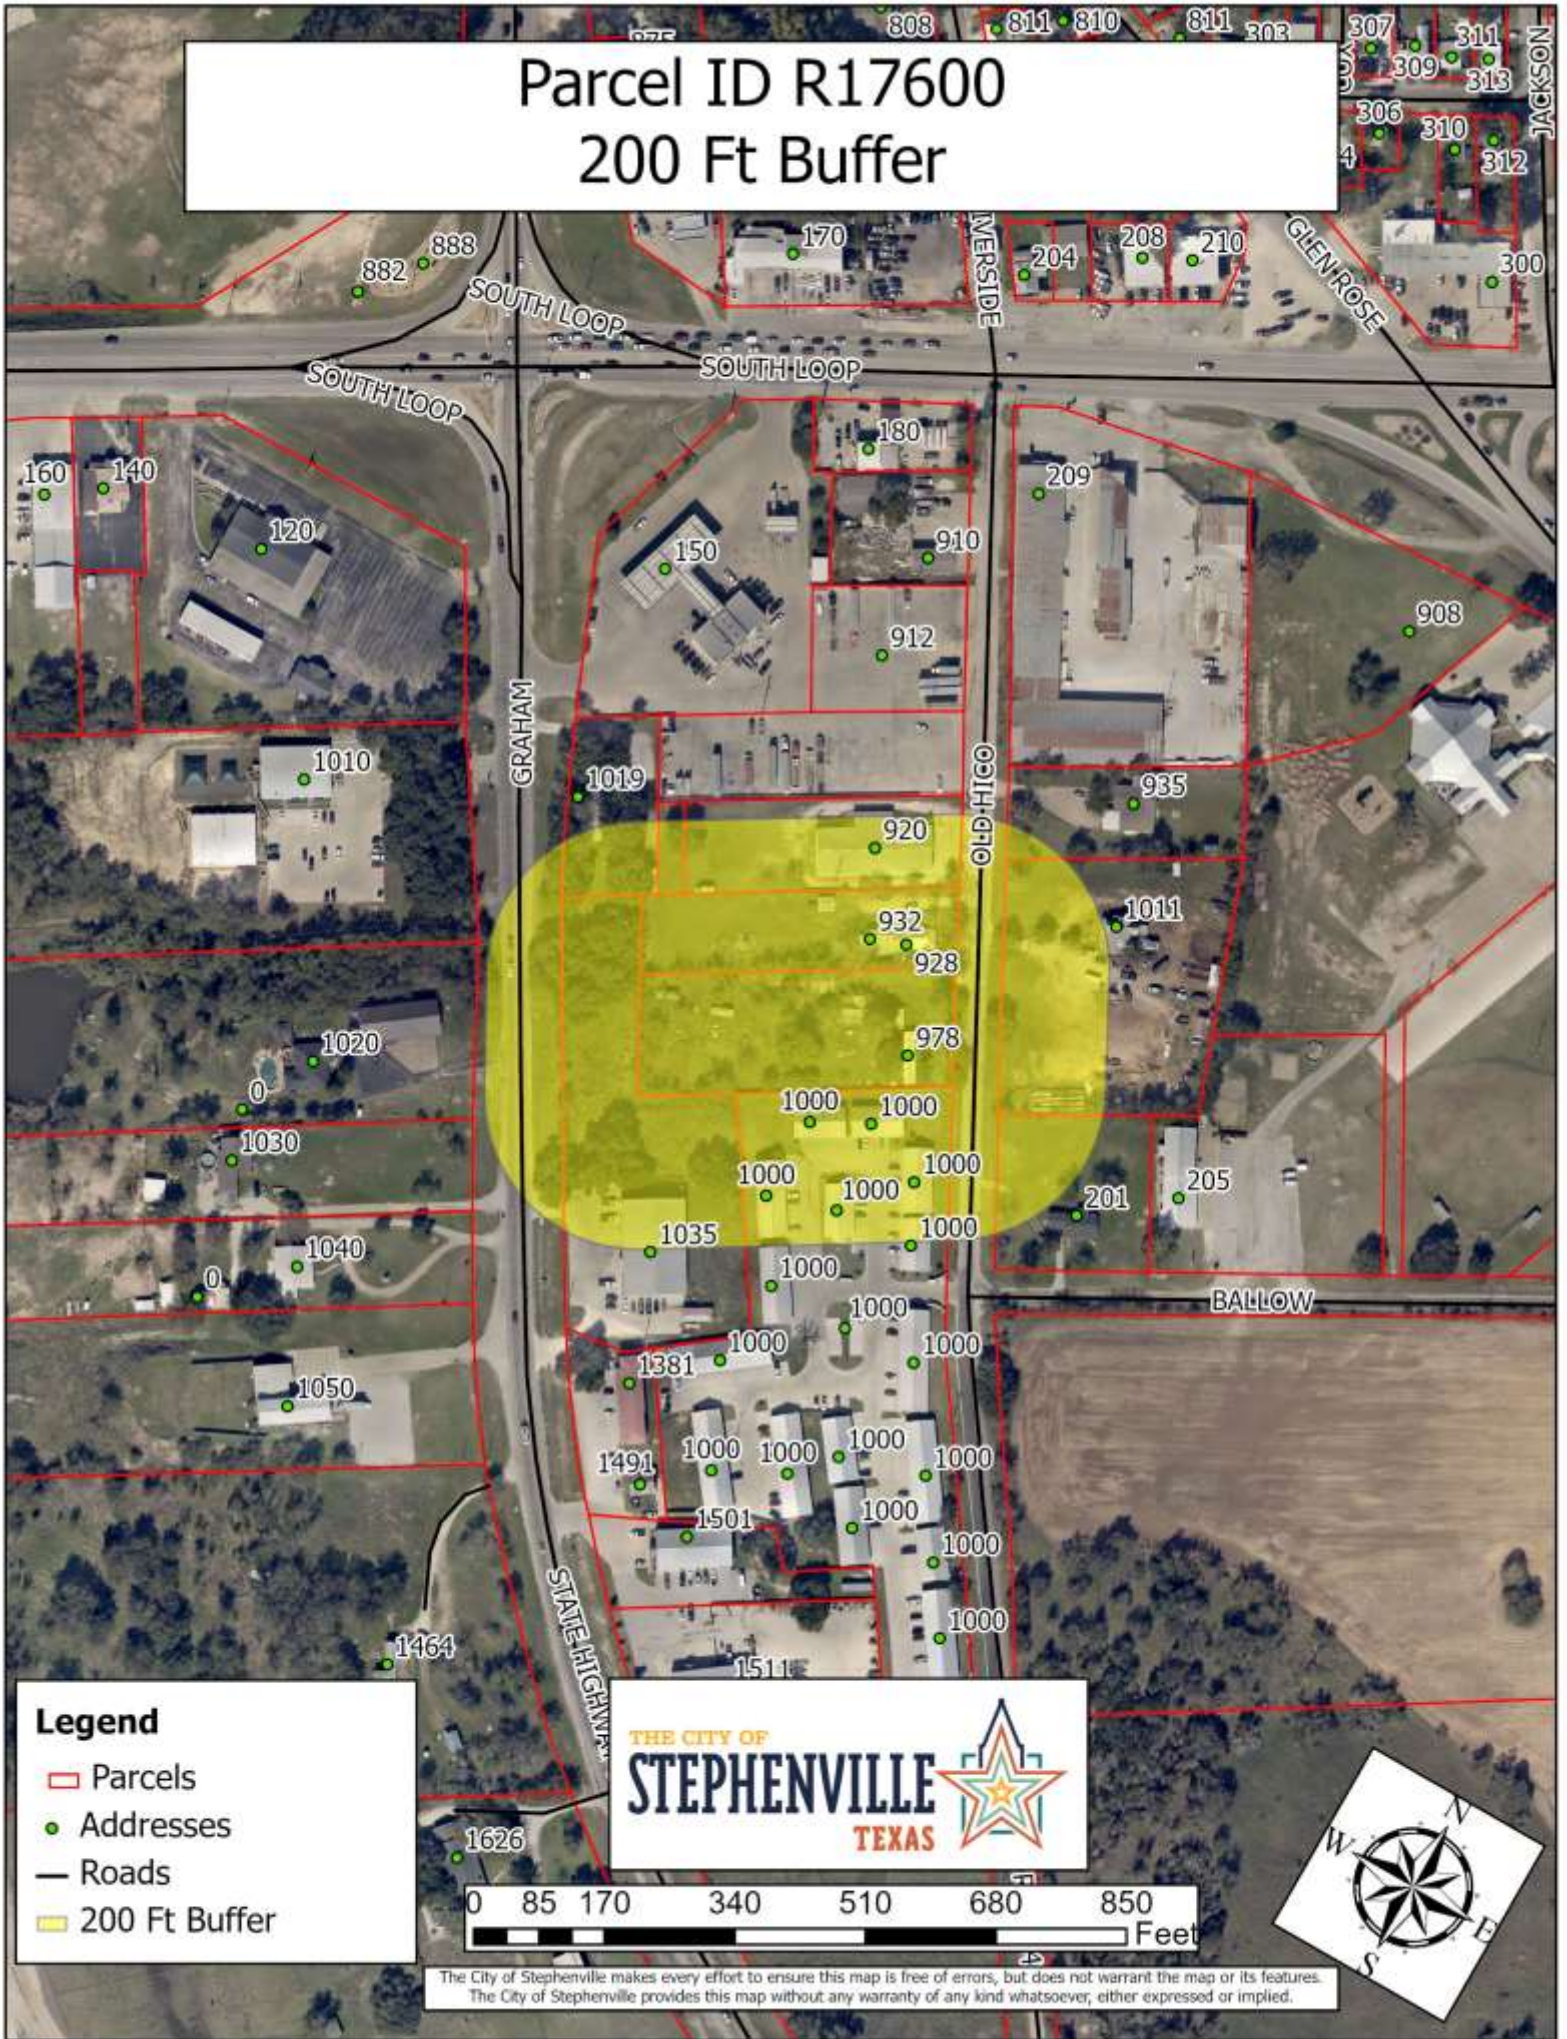

# Parcel ID R17600 200 Ft Buffer

### Legend

- Parcels
- Addresses
- Roads
- 200 Ft Buffer

The City of Stephenville makes every effort to ensure this map is free of errors, but does not warrant the map or its features. The City of Stephenville provides this map without any warranty of any kind whatsoever, either expressed or implied.

# Parcel ID R17600

## Current Zoning - B2 Retail and Commercial

- Legend**
- ▭ Parcels
  - Addresses
  - Roads
- ZONING**
- AG - Agricultural
  - B-1 - Neighborhood Business
  - B-2 - Retail and Commercial Business
  - B-3 - Central Business
  - B-4 - Private Club
  - CTS - City, Tarleton, School
  - DT - Downtown
  - IND - Industrial
  - PD - Planned Development
  - R-1 - Single Family - 7,500
  - R-1.5 - Single Family - 6,000
  - R-2 - One and Two Family
  - R-2.5 - Integrated Housing
  - R-3 - Multiple Family
  - RE - Single Family - 1 Acre