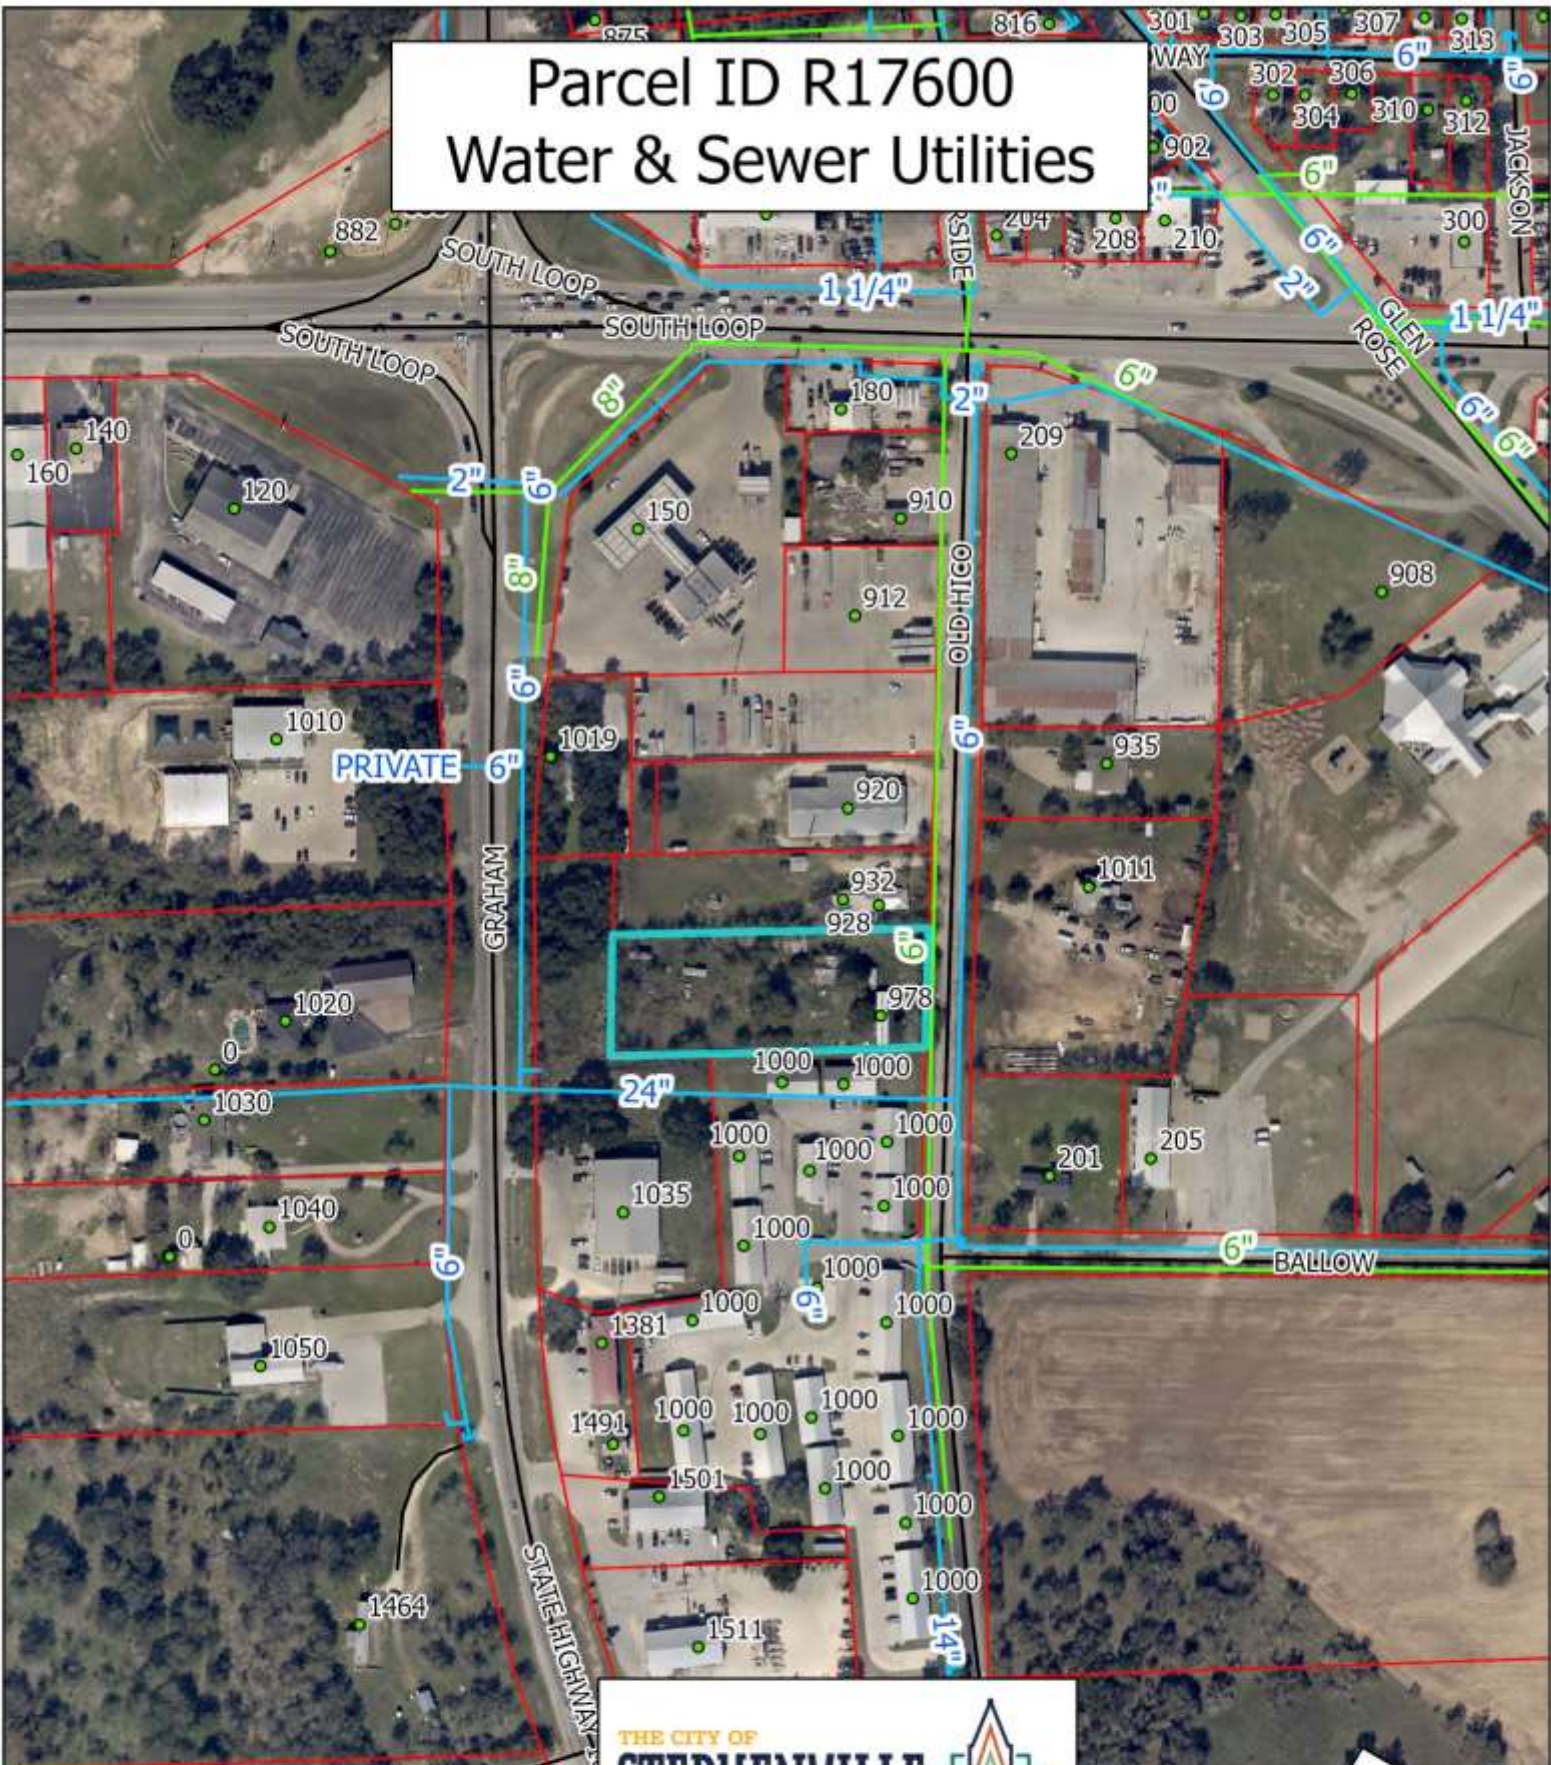

Parcel ID R17600

Water & Sewer Utilities

1. **Legend**
2. Addresses
   - Roads
   - ▭ Parcels
   - Sewer Lines
   - Water Lines