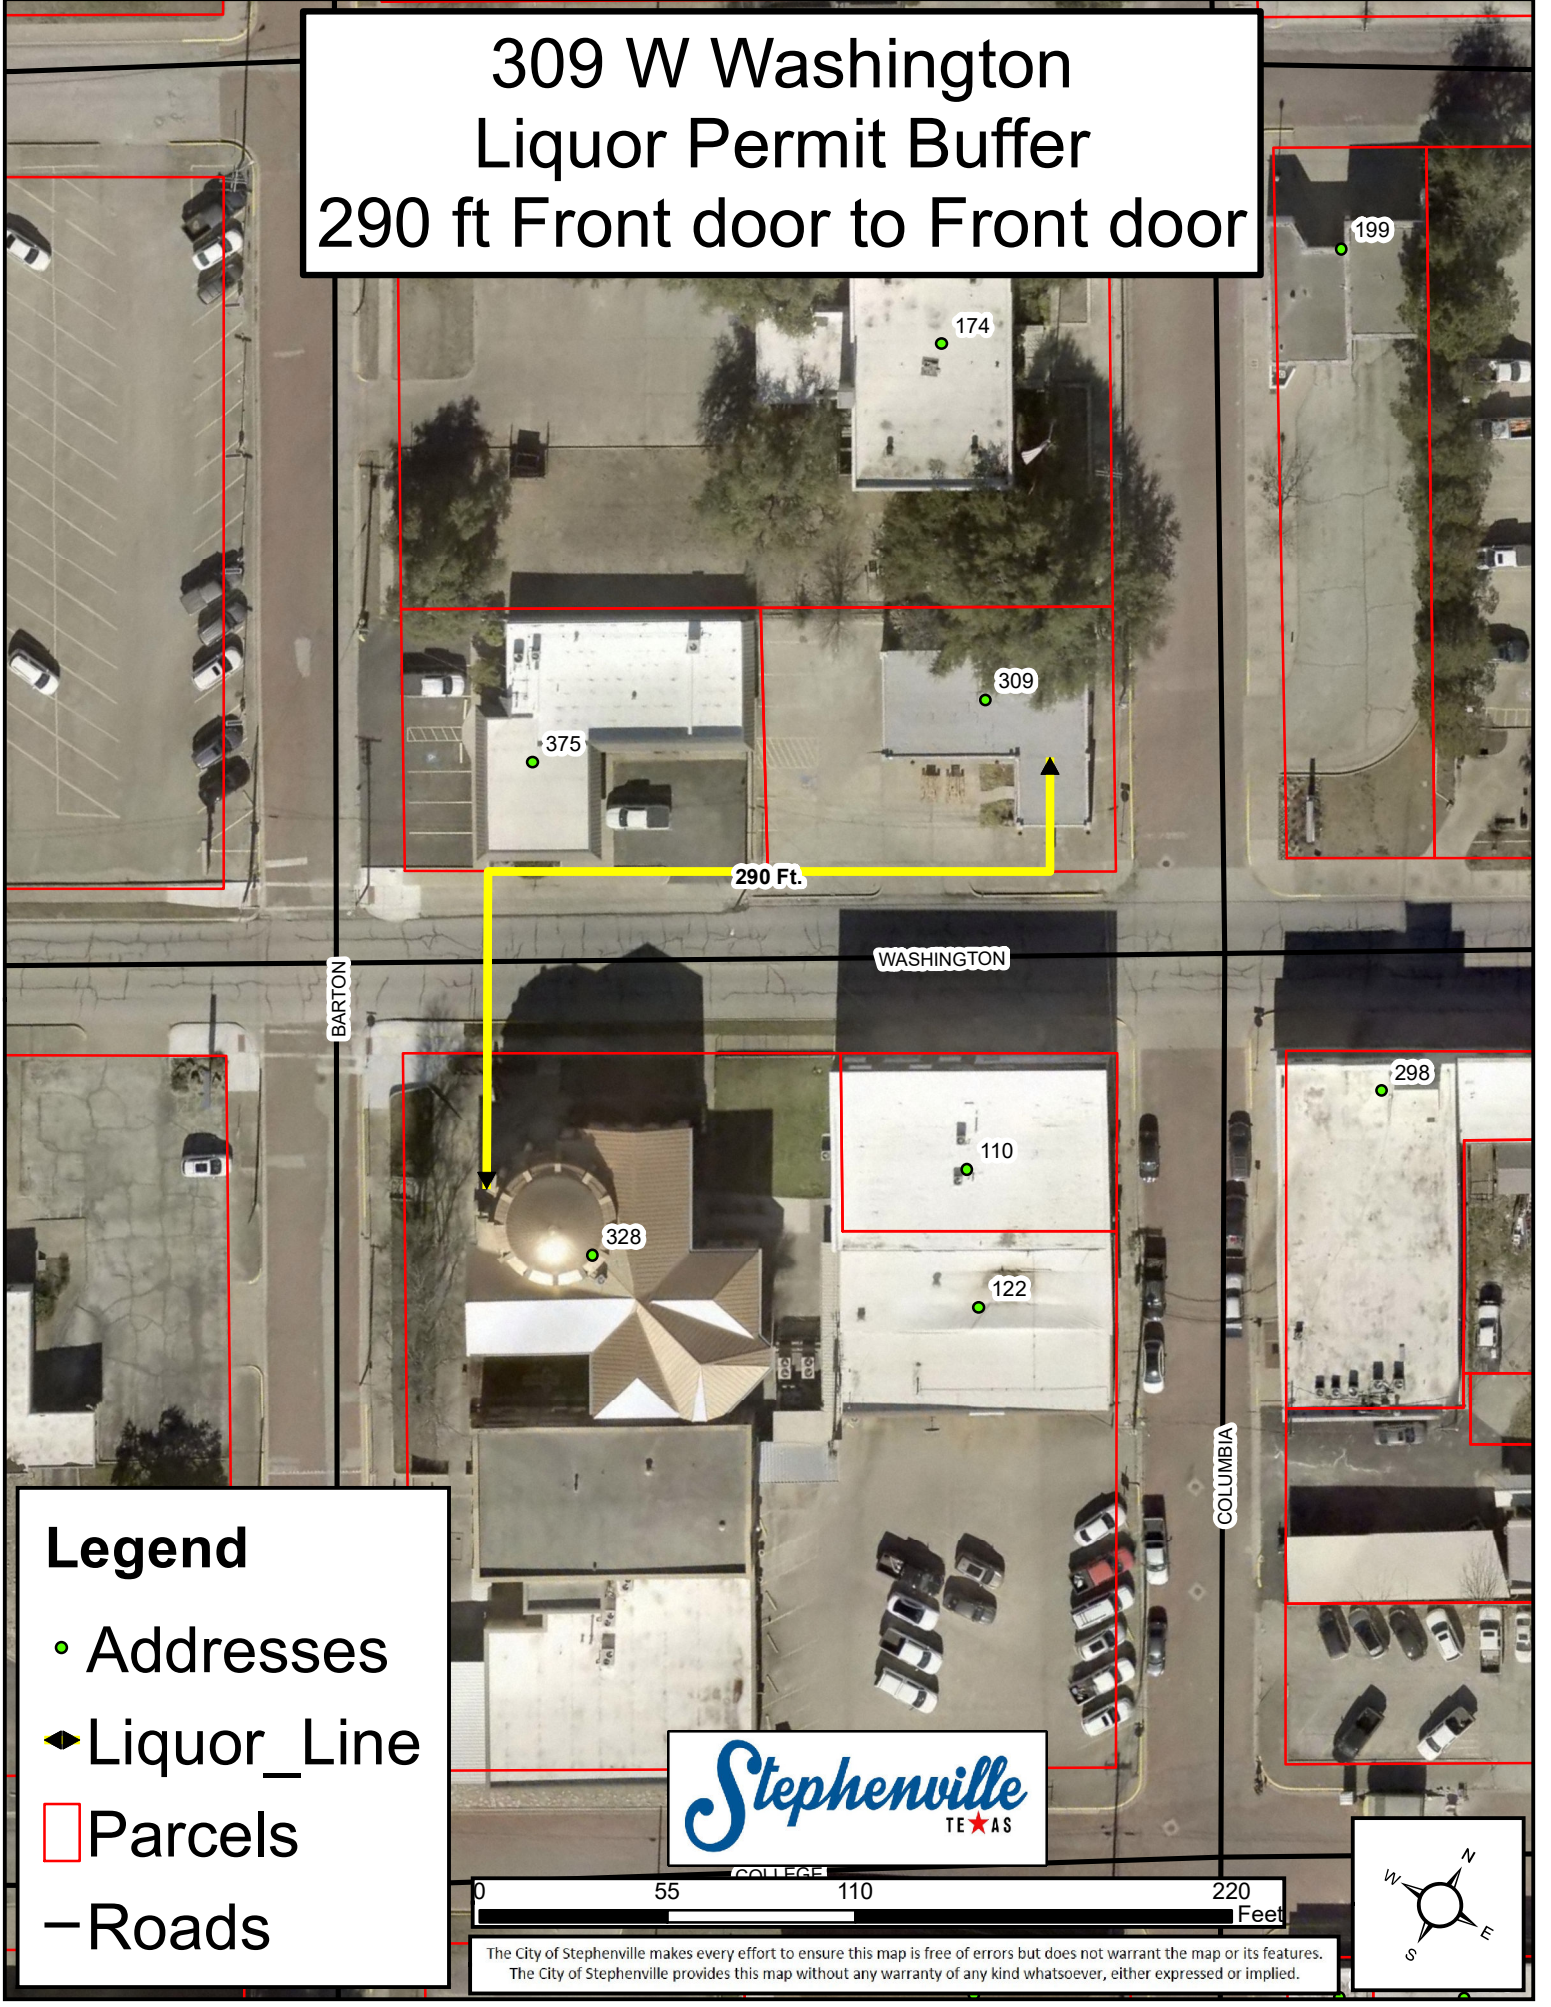

309 W Washington Liquor Permit Buffer 290 ft Front door to Front door

Legend

- Addresses
- ◄ Liquor_Line
- ▭ Parcels
- Roads

The City of Stephenville makes every effort to ensure this map is free of errors but does not warrant the map or its features. The City of Stephenville provides this map without any warranty of any kind whatsoever, either expressed or implied.