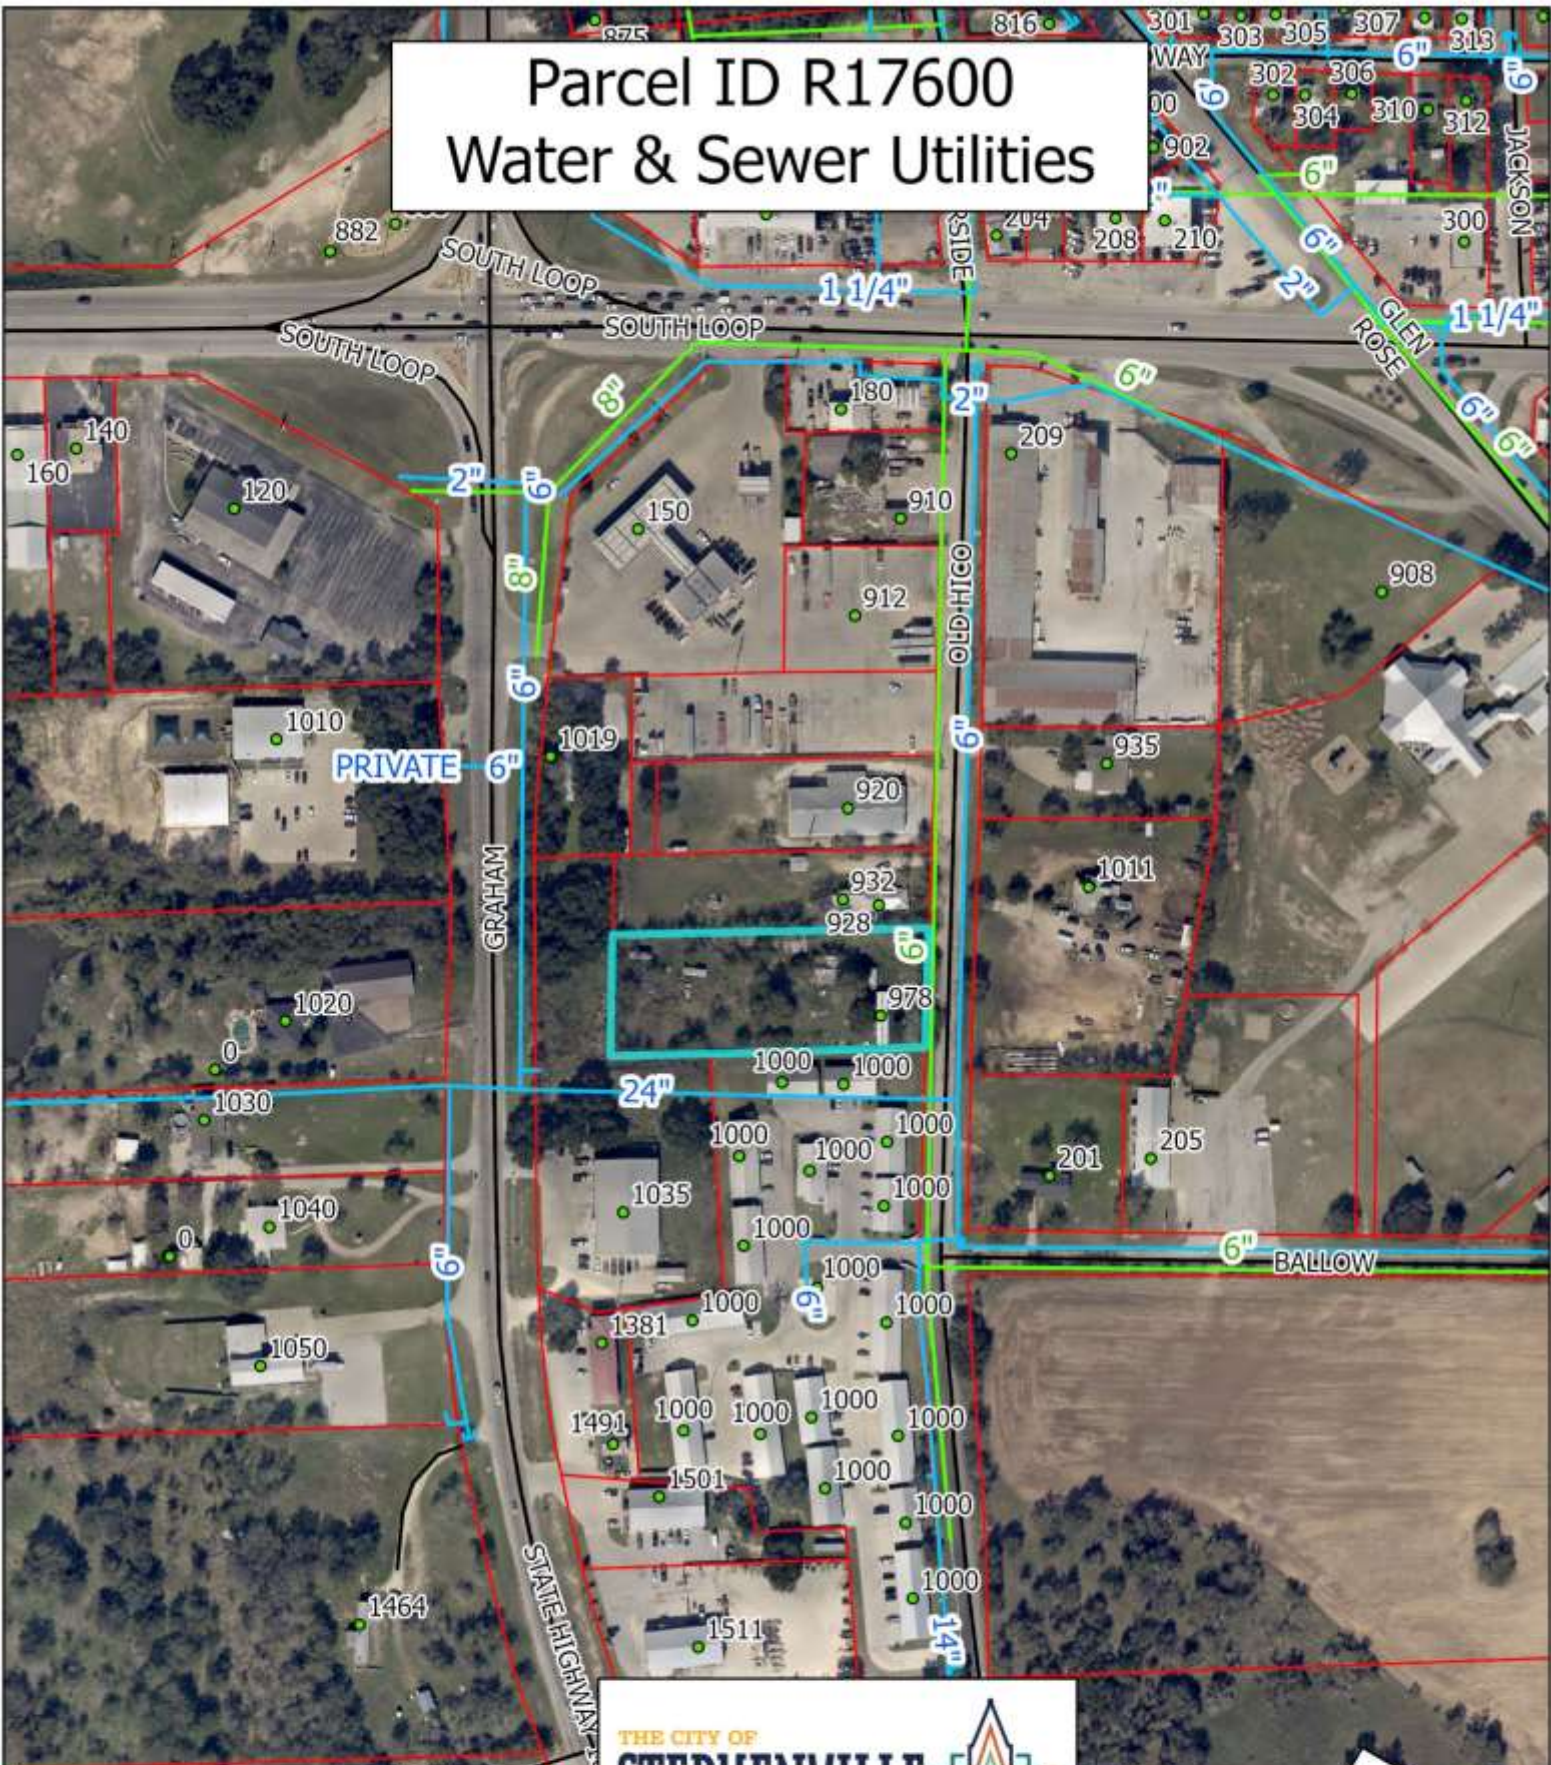

Parcel ID R17600 Water & Sewer Utilities

1. **Legend**
2. Addresses
   - Roads
   - Parcels
   - Sewer Lines
   - Water Lines