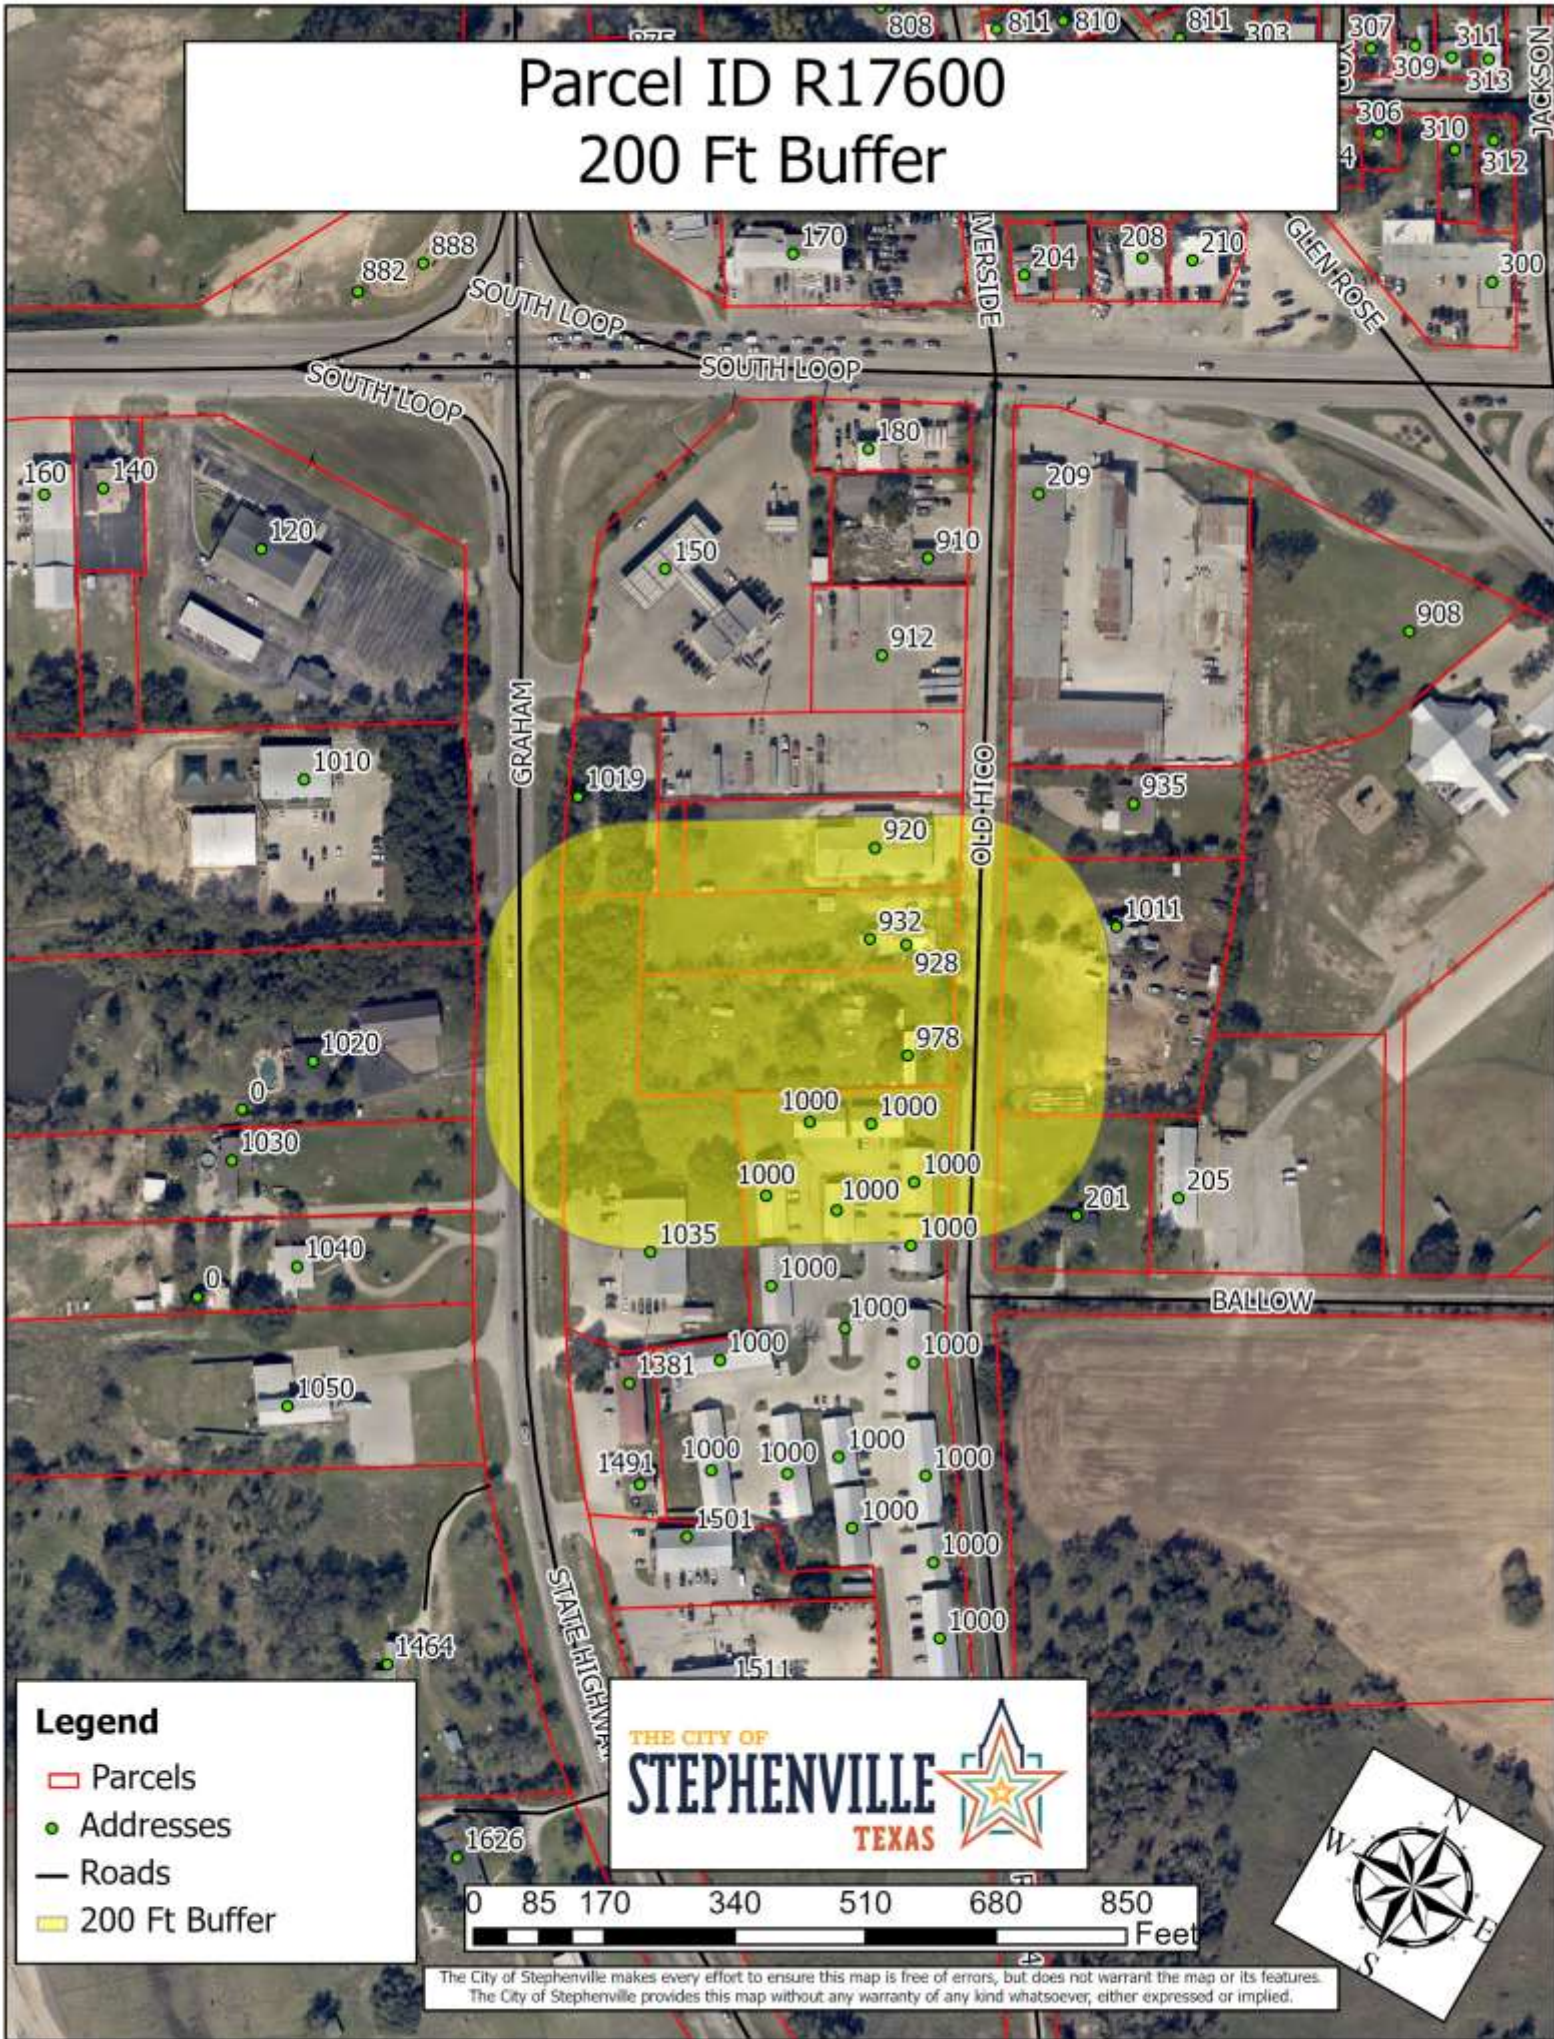

Parcel ID R17600 200 Ft Buffer

Legend

- Parcels
- Addresses
- Roads
- 200 Ft Buffer

The City of Stephenville makes every effort to ensure this map is free of errors, but does not warrant the map or its features. The City of Stephenville provides this map without any warranty of any kind whatsoever, either expressed or implied.

Parcel ID R17600

Current Zoning - B2 Retail and Commercial

- Legend**
- ▭ Parcels
 - Addresses
 - Roads
- ZONING**
- ▭ AG - Agricultural
 - ▭ B-1 - Neighborhood Business
 - ▭ B-2 - Retail and Commercial Business
 - ▭ B-3 - Central Business
 - ▭ B-4 - Private Club
 - ▭ CTS - City, Tarleton, School
 - ▭ DT - Downtown
 - ▭ IND - Industrial
 - ▭ PD - Planned Development
 - ▭ R-1 - Single Family - 7,500
 - ▭ R-1.5 - Single Family - 6,000
 - ▭ R-2 - One and Two Family
 - ▭ R-2.5 - Integrated Housing
 - ▭ R-3 - Multiple Family
 - ▭ RE - Single Family - 1 Acre

Parcel ID R17600 Water & Sewer Utilities

- Legend**
- Addresses
 - Roads
 - Parcels
 - Sewer Lines
 - Water Lines

The City of Stephenville makes every effort to ensure this map is free of errors, but does not warrant the map or its features. The City of Stephenville provides this map without any warranty of any kind whatsoever, either expressed or implied.