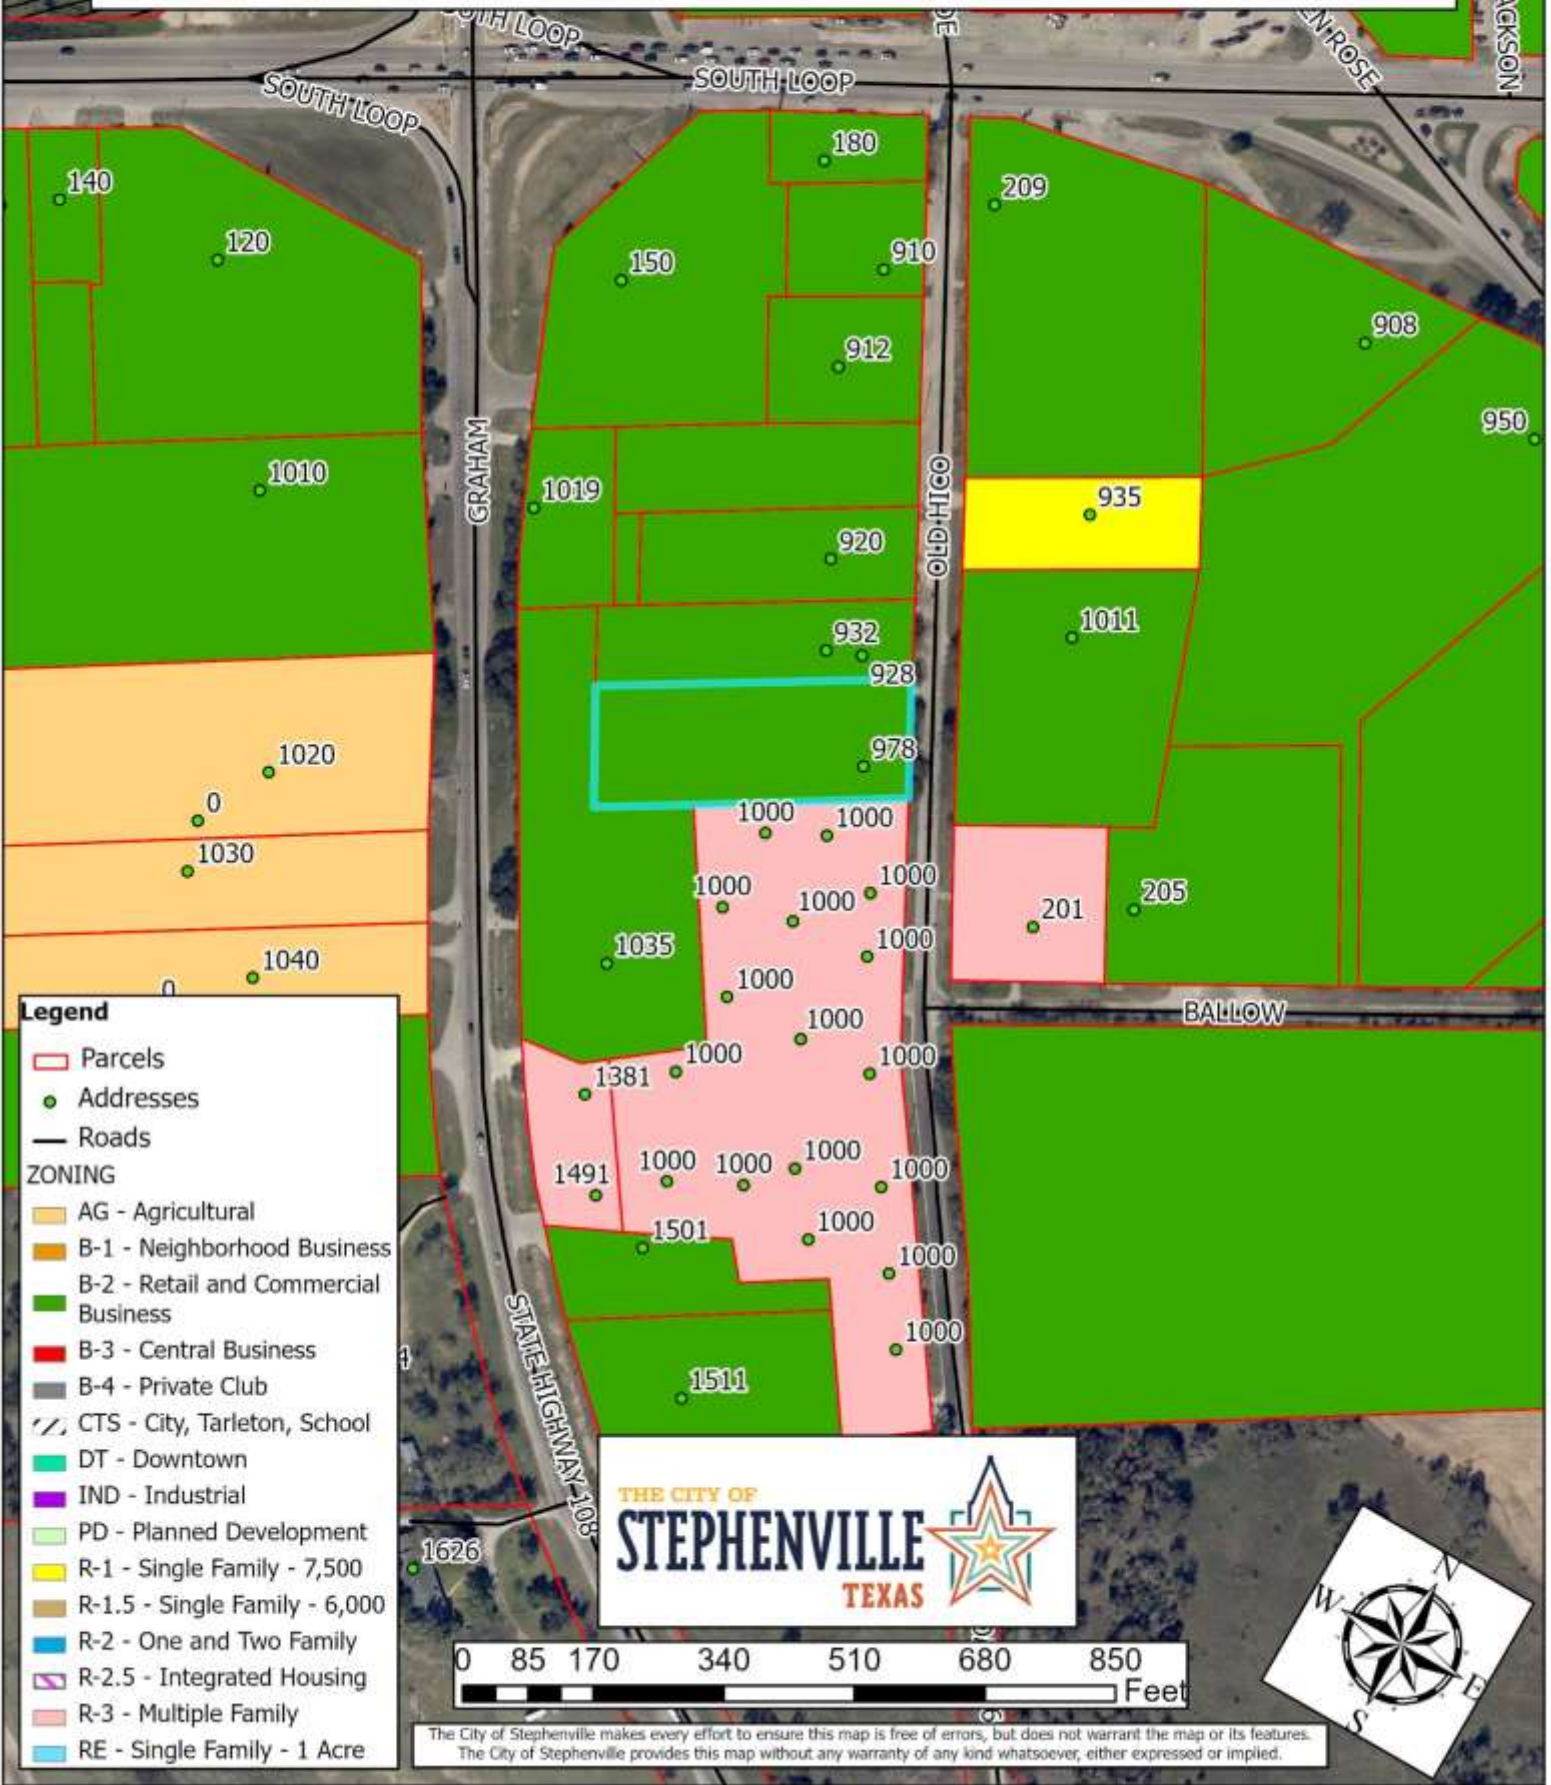

Parcel ID R17600 200 Ft Buffer

Legend

- Parcels
- Addresses
- Roads
- 200 Ft Buffer

The City of Stephenville makes every effort to ensure this map is free of errors, but does not warrant the map or its features. The City of Stephenville provides this map without any warranty of any kind whatsoever, either expressed or implied.

Parcel ID R17600

Current Zoning - B2 Retail and Commercial

- Legend**
- ▭ Parcels
 - Addresses
 - Roads
- ZONING**
- ▭ AG - Agricultural
 - ▭ B-1 - Neighborhood Business
 - ▭ B-2 - Retail and Commercial Business
 - ▭ B-3 - Central Business
 - ▭ B-4 - Private Club
 - ▭ CTS - City, Tarleton, School
 - ▭ DT - Downtown
 - ▭ IND - Industrial
 - ▭ PD - Planned Development
 - ▭ R-1 - Single Family - 7,500
 - ▭ R-1.5 - Single Family - 6,000
 - ▭ R-2 - One and Two Family
 - ▭ R-2.5 - Integrated Housing
 - ▭ R-3 - Multiple Family
 - ▭ RE - Single Family - 1 Acre