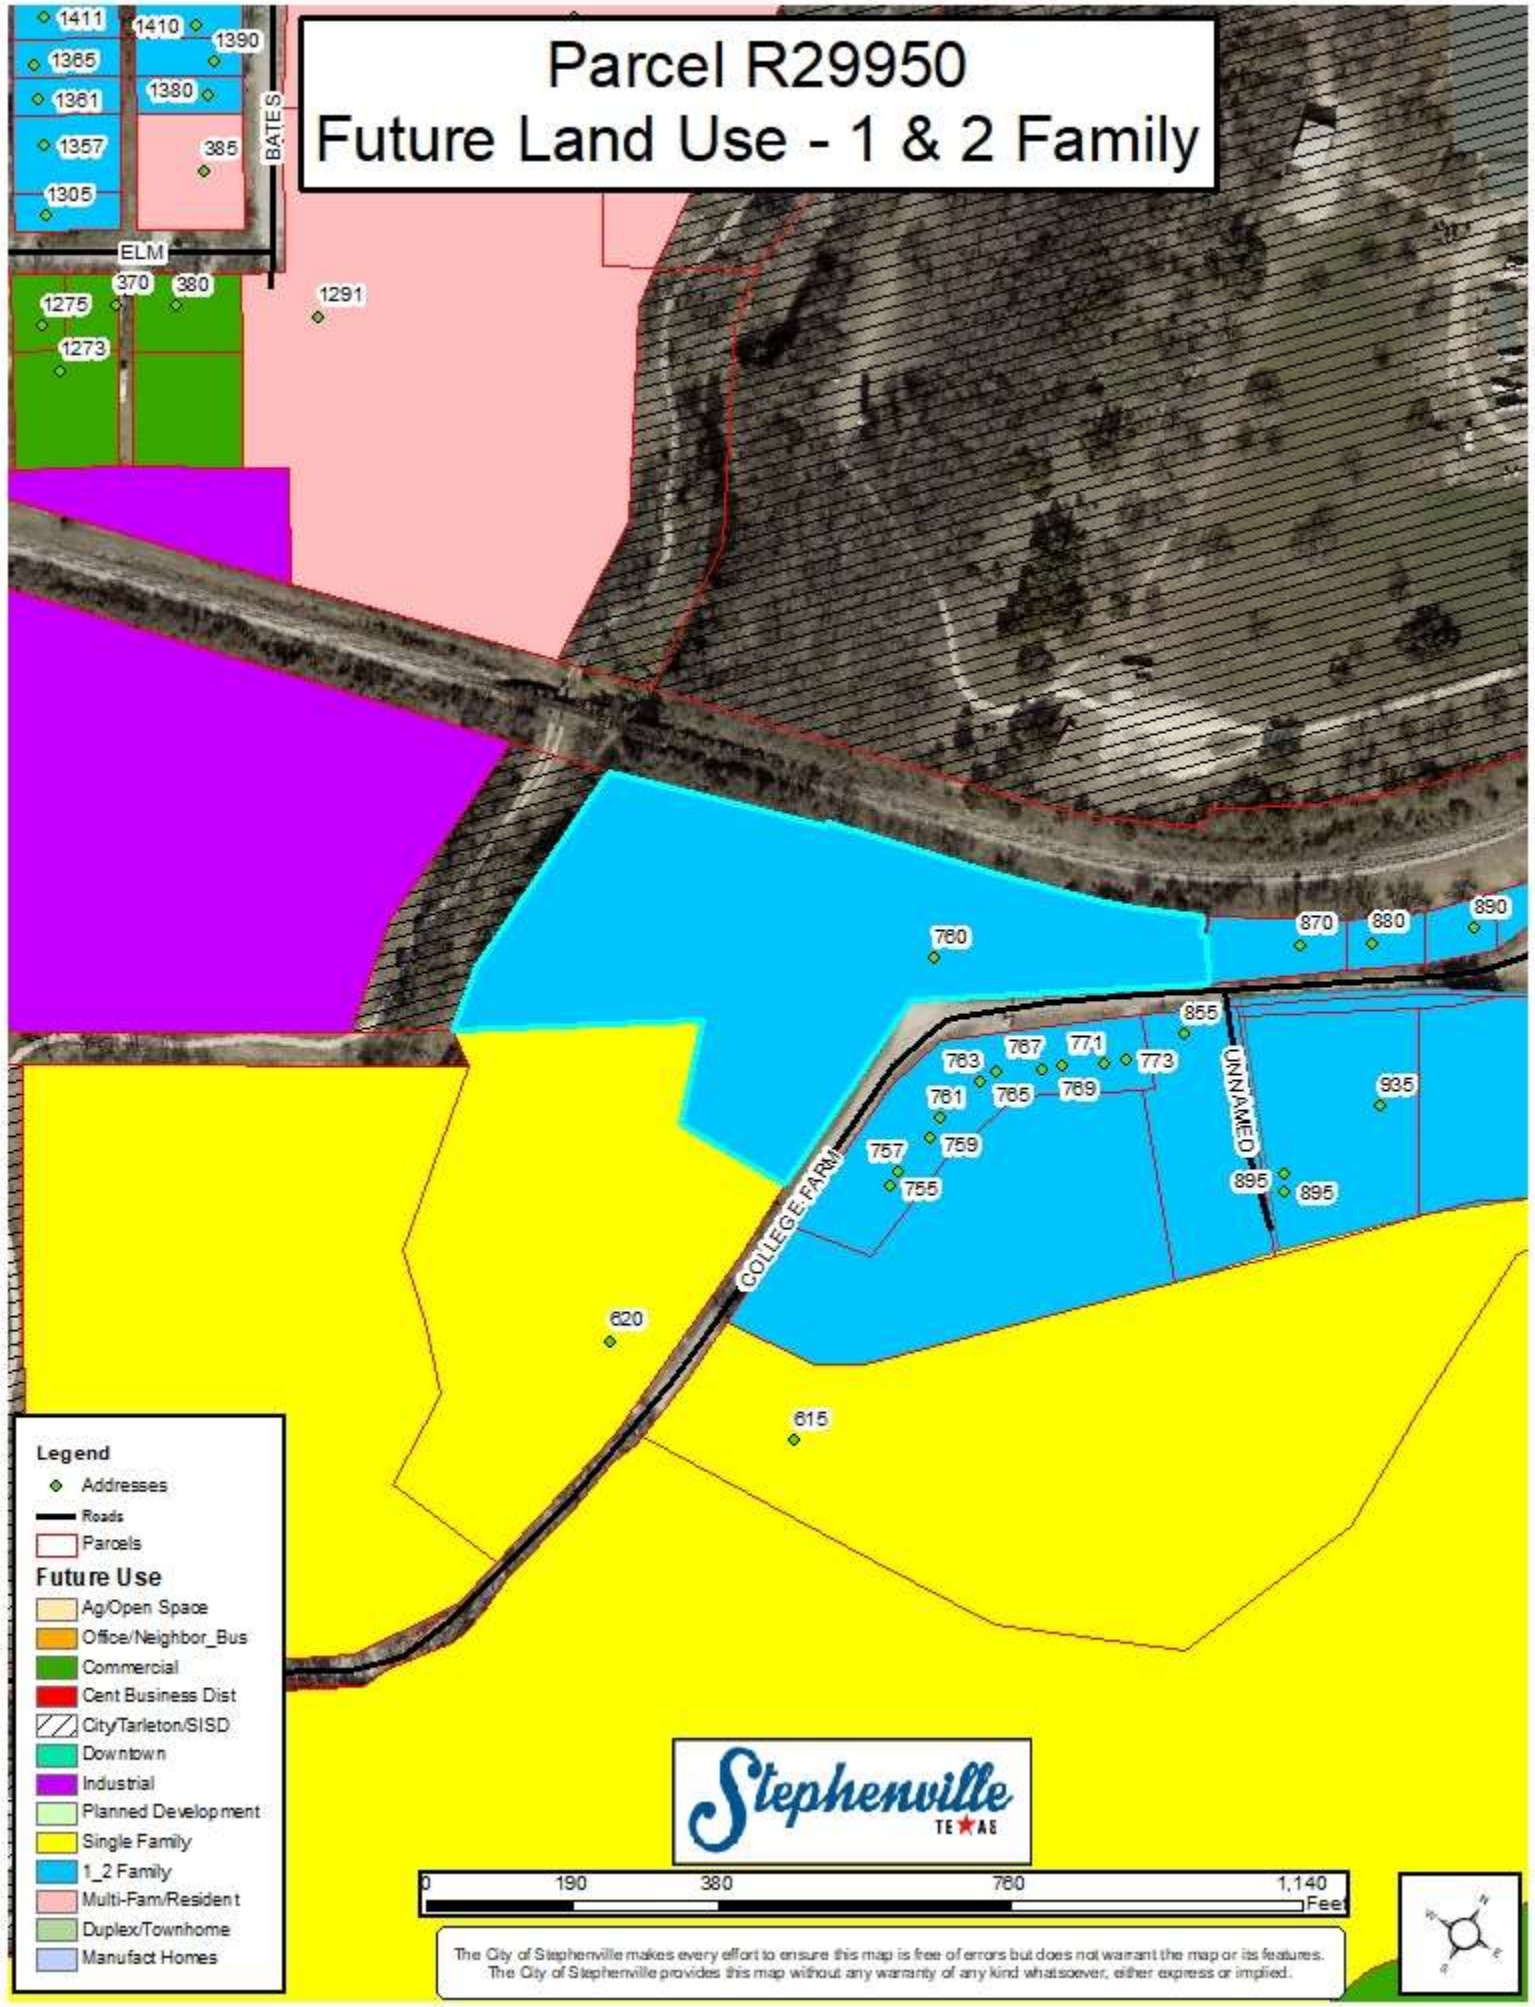

Parcel R29950 200 ft Buffer

Parcel R29950

Current Zoning - Industrial & Neighborhood Business

Parcel R29950 Future Land Use - 1 & 2 Family

- Legend**
- ◆ Addresses
 - Roads
 - Parcels
- Future Use**
- Ag/Open Space
 - Office/Neighbor_Bus
 - Commercial
 - Cent Business Dist
 - City/Tarleton/SISD
 - Downtown
 - Industrial
 - Planned Development
 - Single Family
 - 1_2 Family
 - Multi-Fam/Resident
 - Duplex/Townhome
 - Manufact Homes