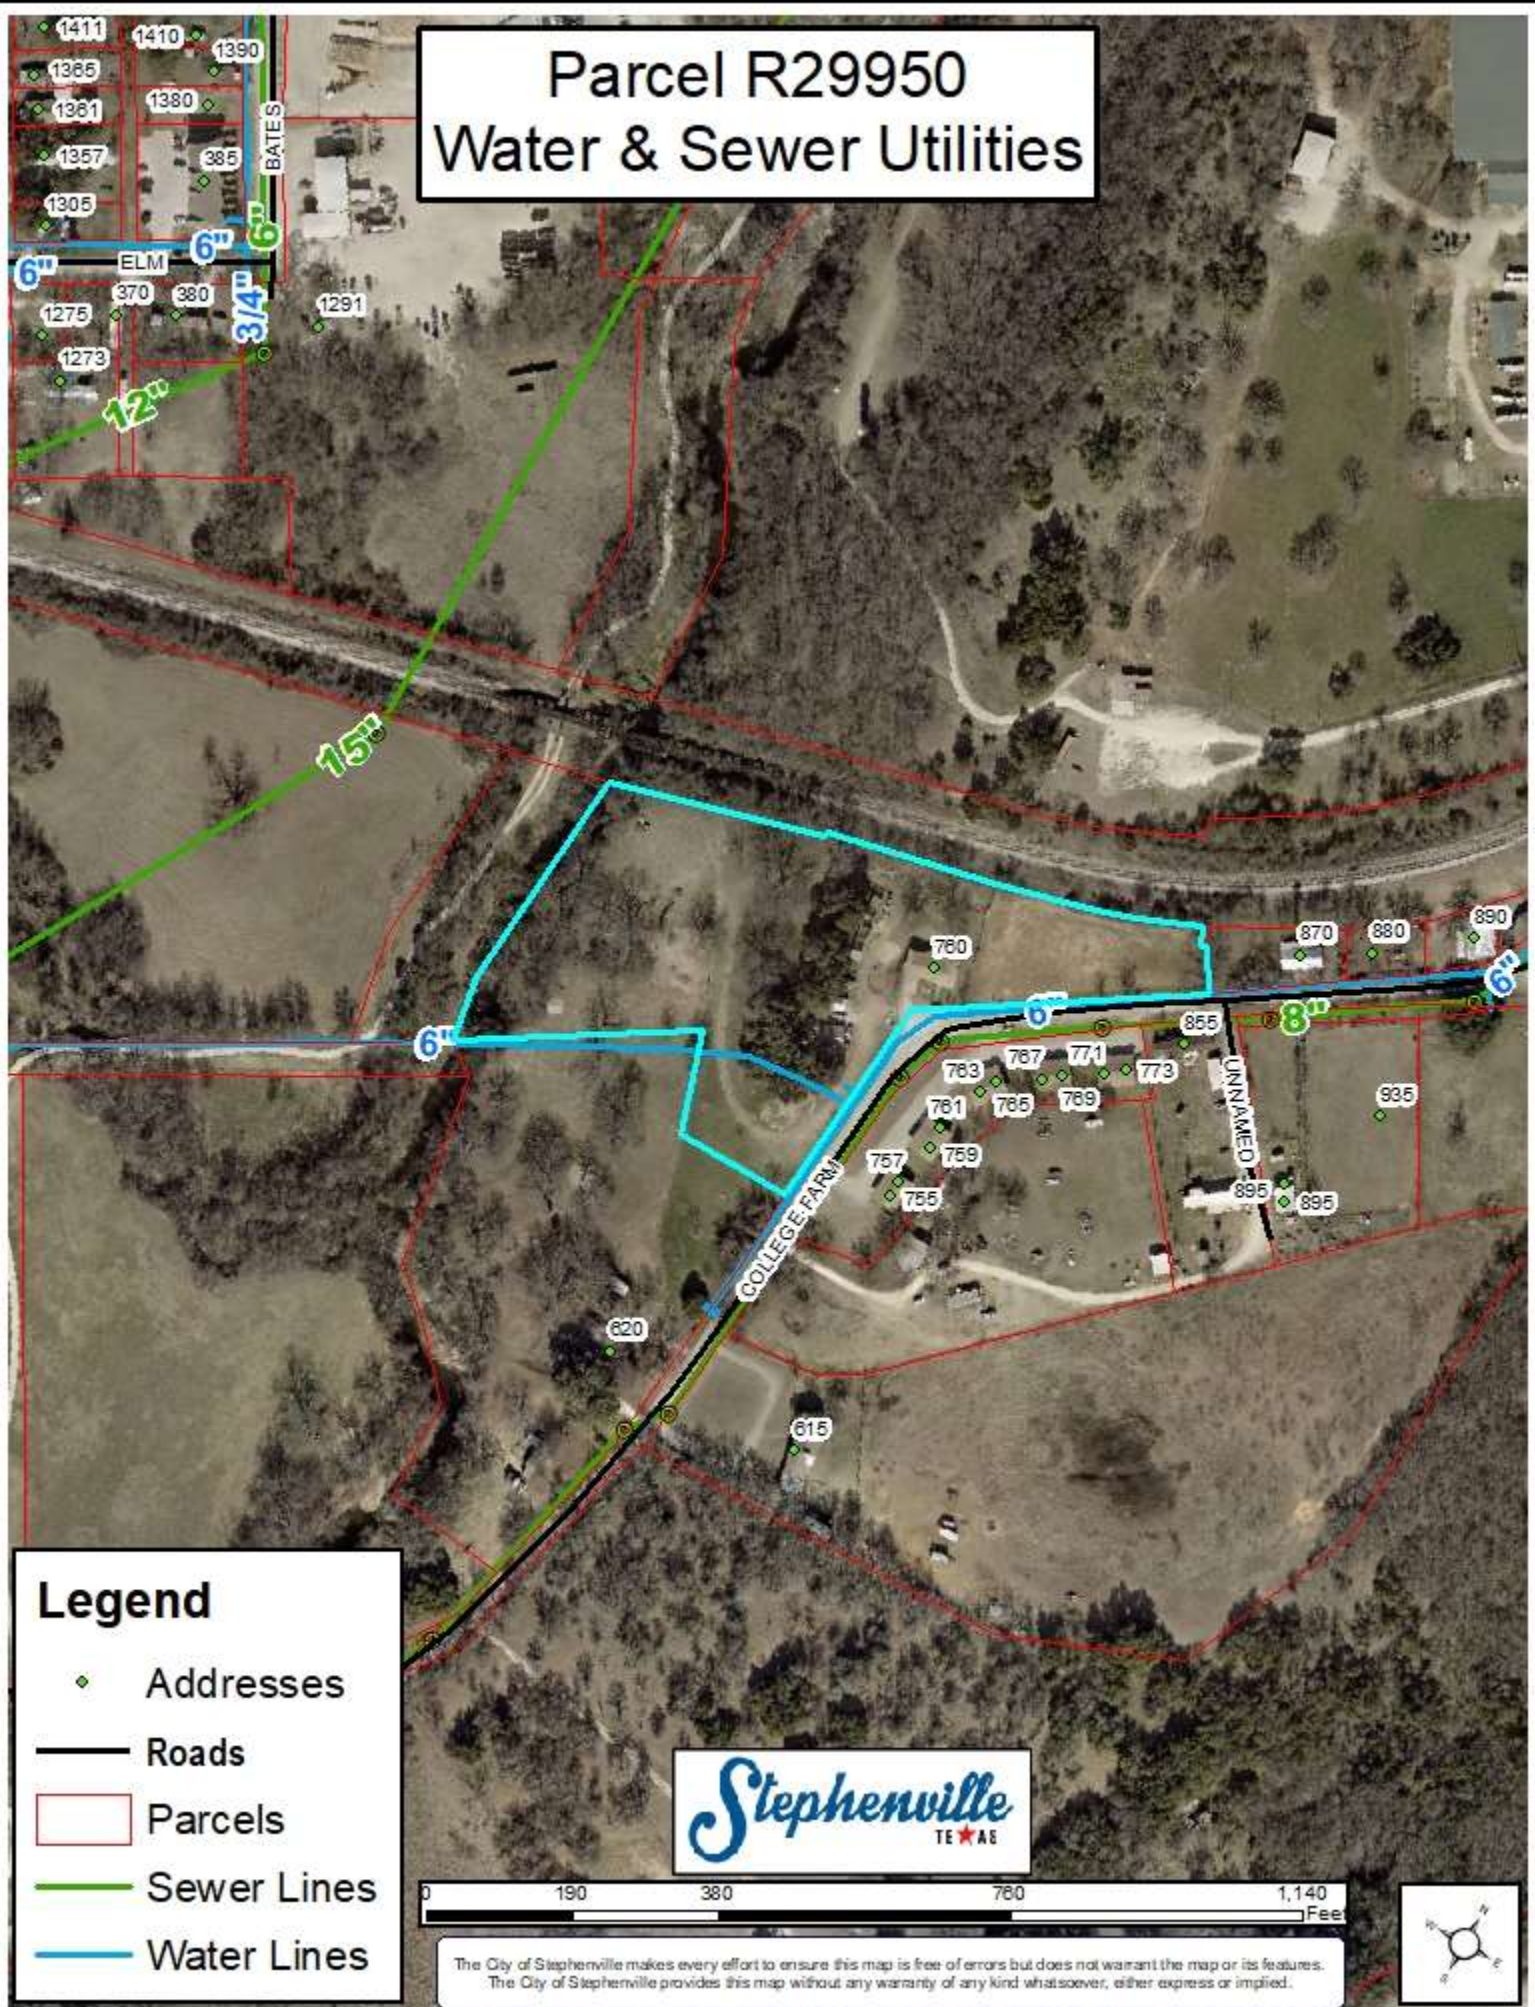

Parcel R29950 200 ft Buffer

Parcel R29950

Current Zoning - Industrial & Neighborhood Business

Parcel R29950 Future Land Use - 1 & 2 Family

- Legend**
- ◆ Addresses
 - Roads
 - Parcels
- Future Use**
- Ag/Open Space
 - Office/Neighbor_Bus
 - Commercial
 - Cent Business Dist
 - City/Tarleton/SISD
 - Downtown
 - Industrial
 - Planned Development
 - Single Family
 - 1_2 Family
 - Multi-Fam/Resident
 - Duplex/Townhome
 - Manufact Homes

Parcel R29950 Water & Sewer Utilities

Legend

- ◆ Addresses
- Roads
- Parcels
- Sewer Lines
- Water Lines

The City of Stephenville makes every effort to ensure this map is free of errors but does not warrant the map or its features. The City of Stephenville provides this map without any warranty of any kind whatsoever, either express or implied.