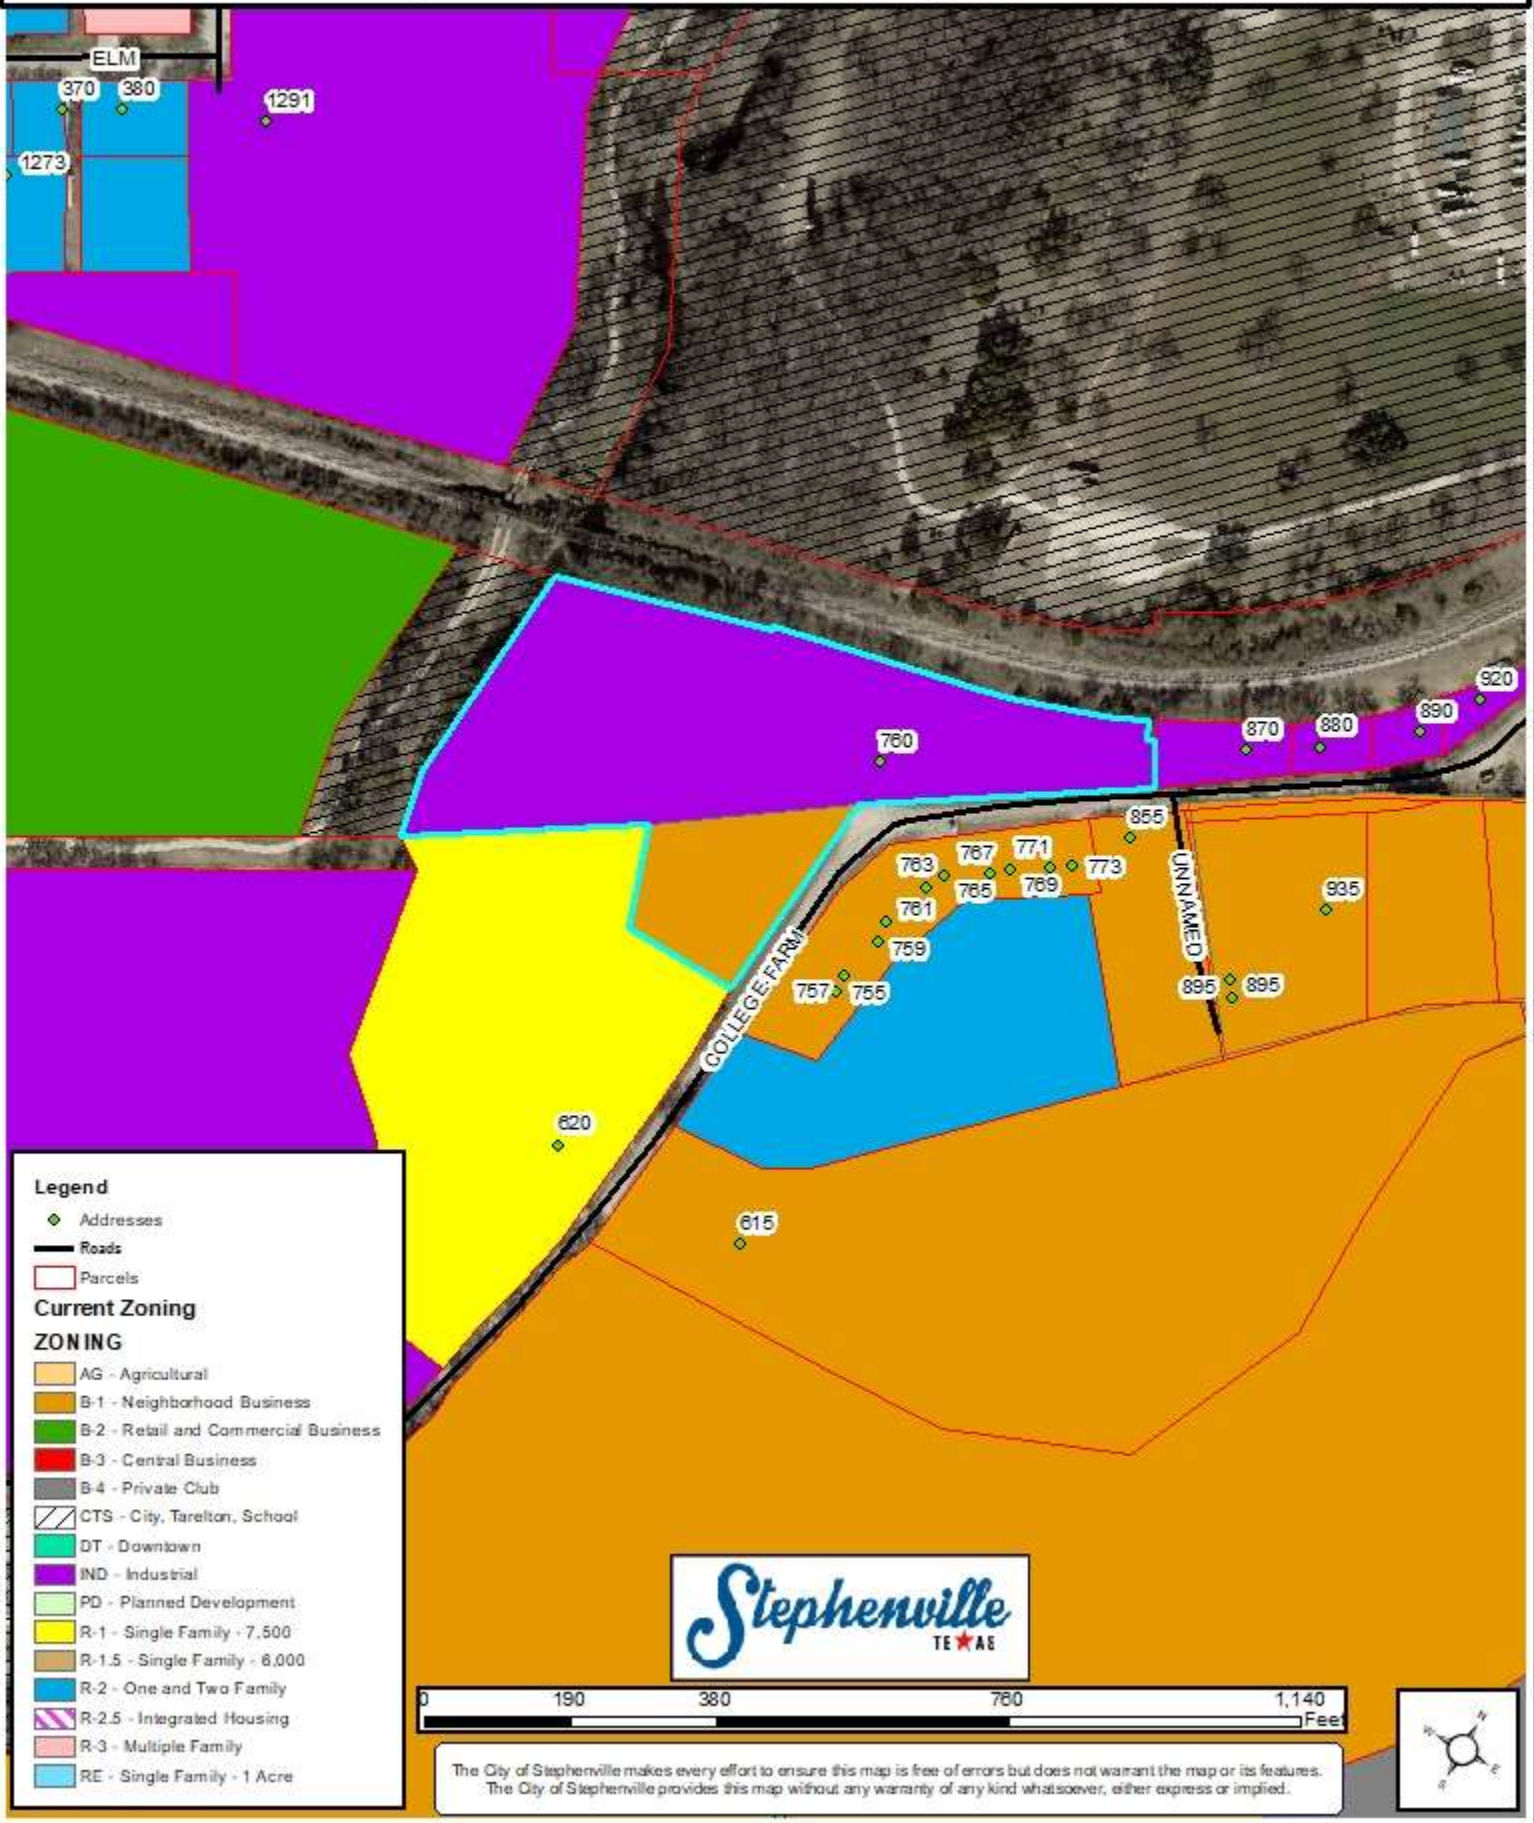

Parcel R29950 200 ft Buffer

Parcel R29950

Current Zoning - Industrial & Neighborhood Business

Parcel R29950 Future Land Use - 1 & 2 Family

- Legend**
- ◆ Addresses
 - Roads
 - Parcels
- Future Use**
- Ag/Open Space
 - Office/Neighbor_Bus
 - Commercial
 - Cent Business Dist
 - City/Tarleton/SISD
 - Downtown
 - Industrial
 - Planned Development
 - Single Family
 - 1_2 Family
 - Multi-Fam/Resident
 - Duplex/Townhome
 - Manufact Homes

The City of Stephenville makes every effort to ensure this map is free of errors but does not warrant the map or its features. The City of Stephenville provides this map without any warranty of any kind whatsoever, either express or implied.

Parcel R29950 Water & Sewer Utilities

Legend

- ◆ Addresses
- Roads
- Parcels
- Sewer Lines
- Water Lines

The City of Stephenville makes every effort to ensure this map is free of errors but does not warrant the map or its features. The City of Stephenville provides this map without any warranty of any kind whatsoever, either express or implied.