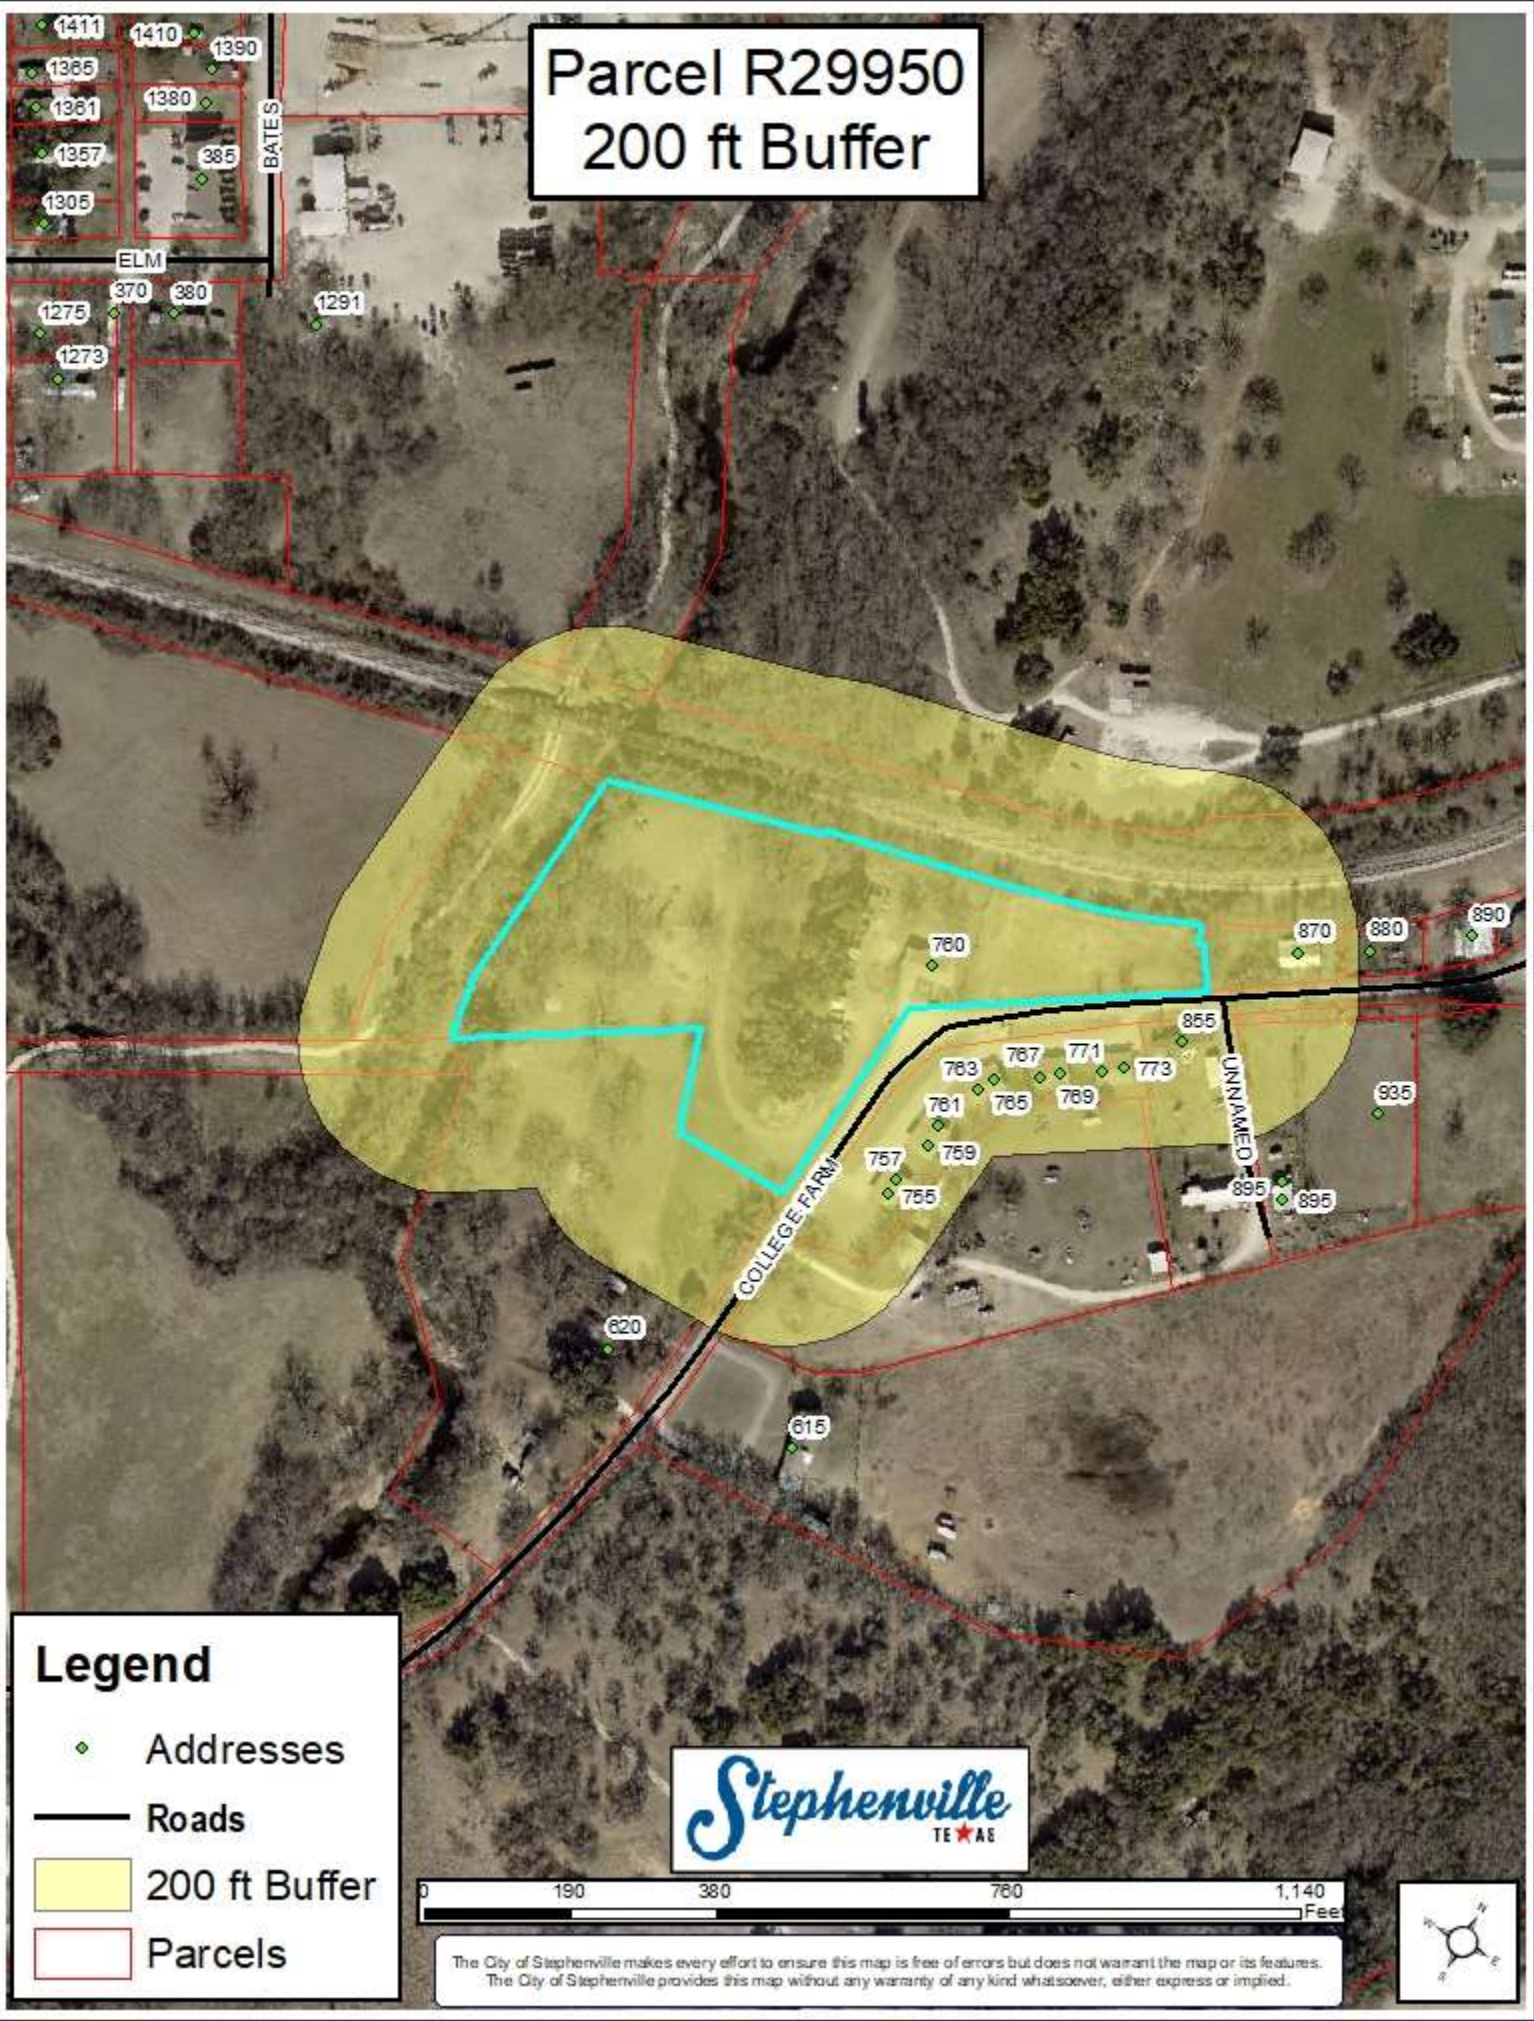

Parcel R29950 200 ft Buffer

Parcel R29950

Current Zoning - Industrial & Neighborhood Business

Parcel R29950 Future Land Use - 1 & 2 Family

- Legend**
- ◆ Addresses
 - Roads
 - Parcels
- Future Use**
- Ag/Open Space
 - Office/Neighbor_Bus
 - Commercial
 - Cent Business Dist
 - City/Tarleton/SISD
 - Downtown
 - Industrial
 - Planned Development
 - Single Family
 - 1_2 Family
 - Multi-Fam/Resident
 - Duplex/Townhome
 - Manufact Homes