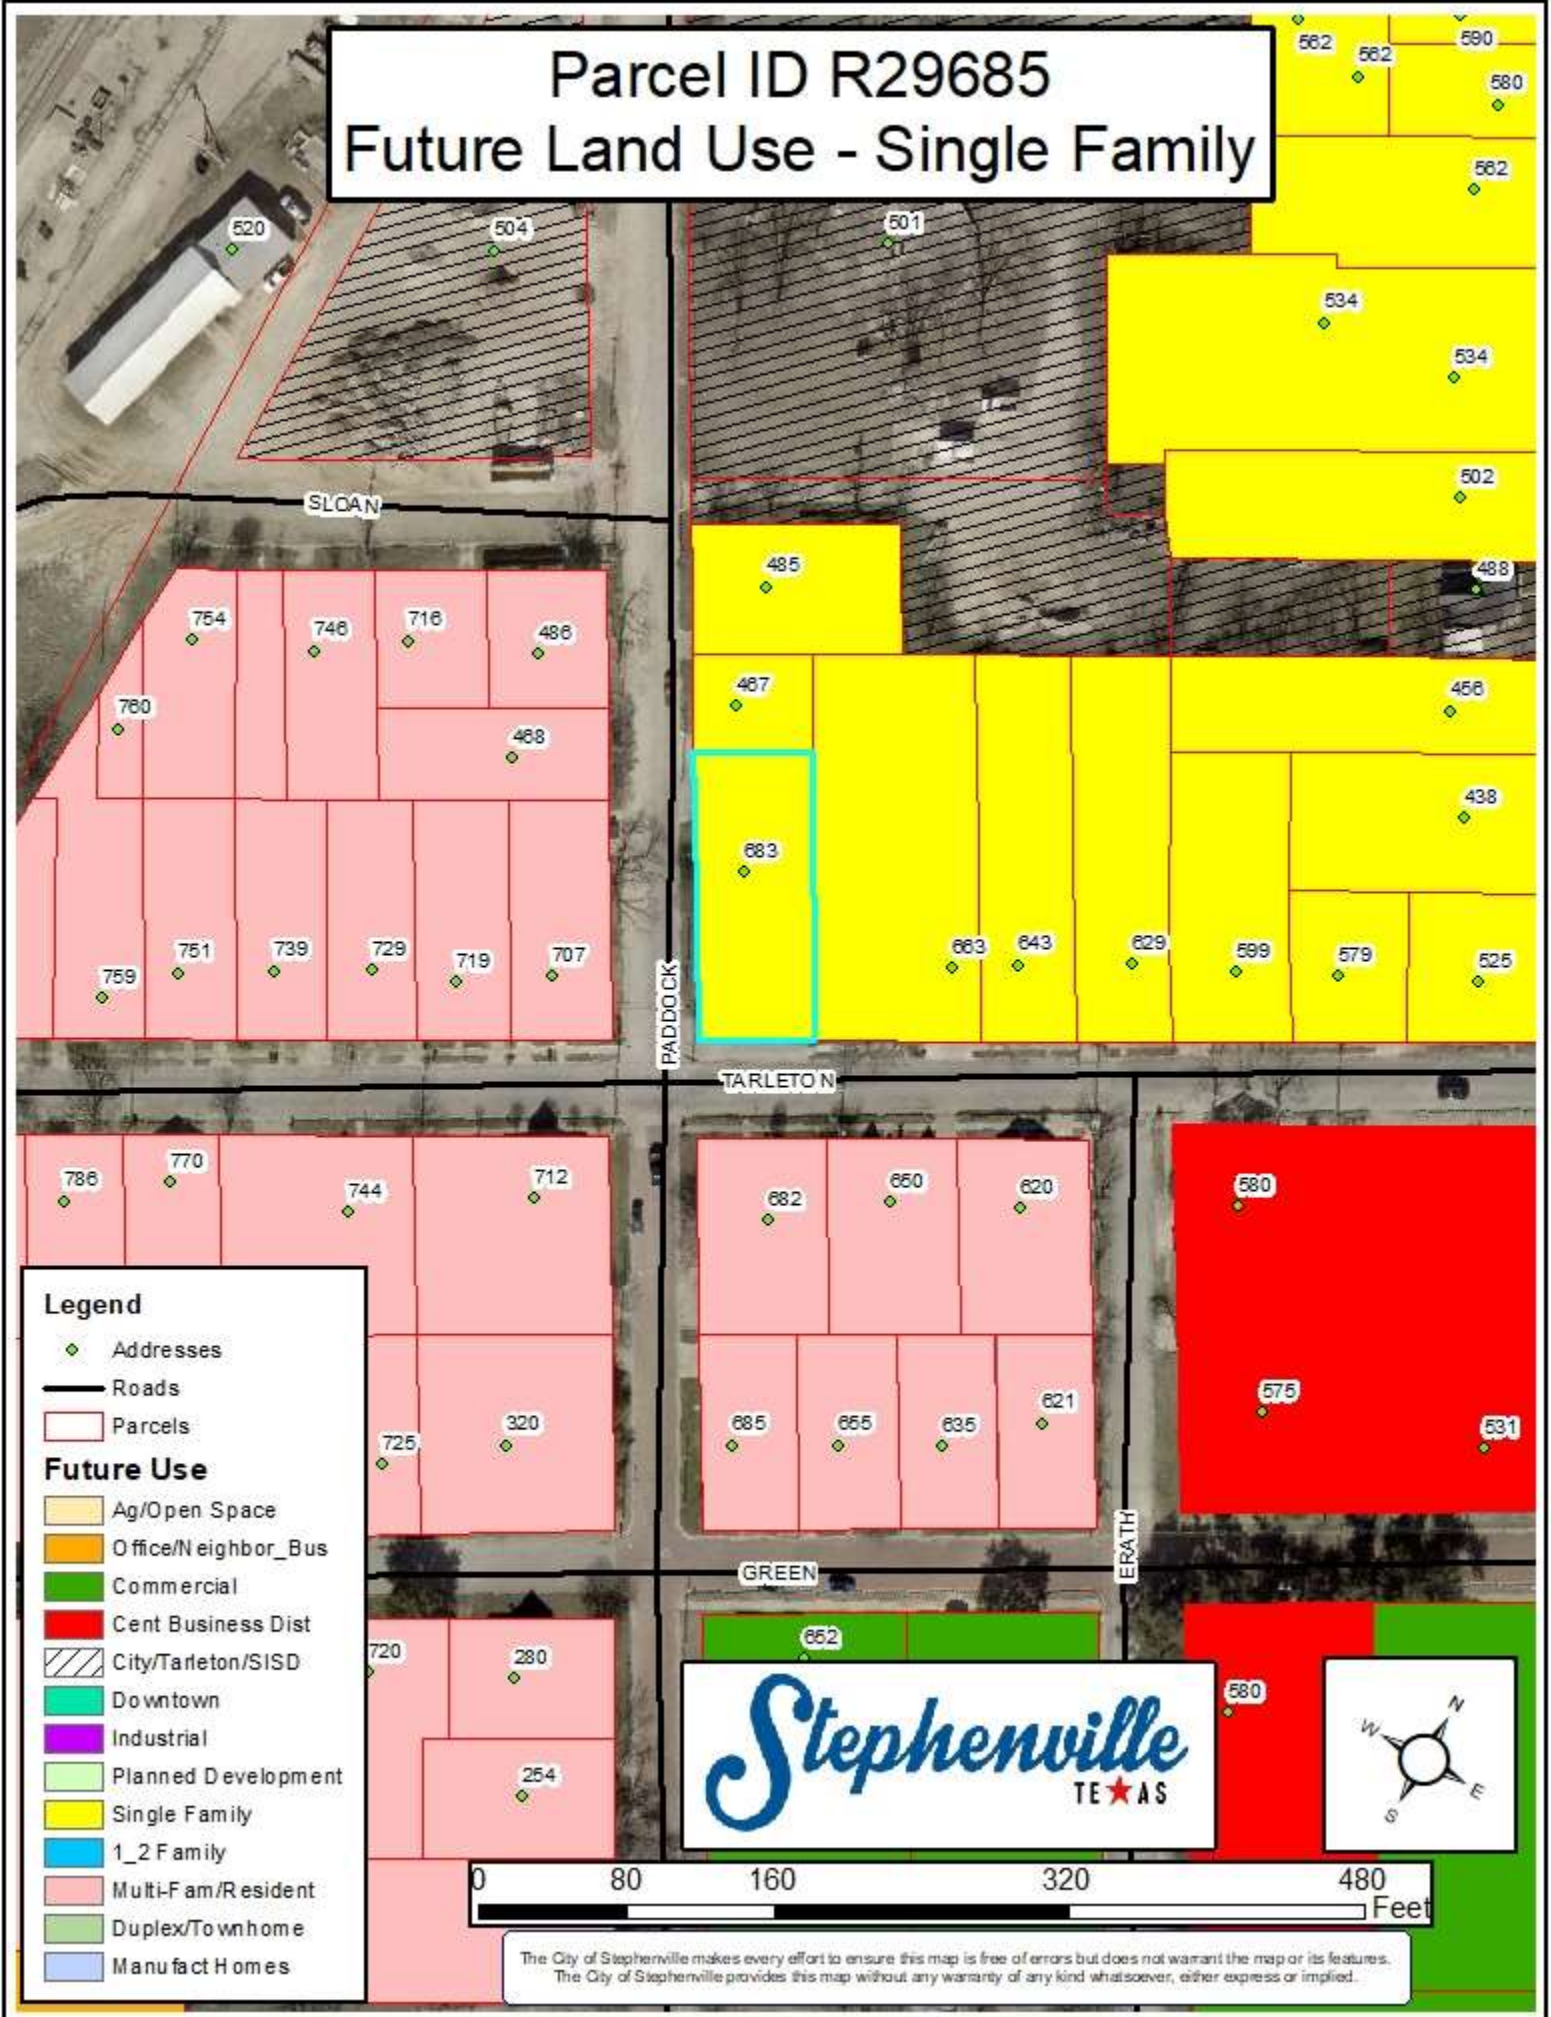

Parcel ID R29685 200 Ft Buffer

Legend

- ◆ Addresses
- Roads
- R29685 Buffer
- Parcels

The City of Stephenville makes every effort to ensure this map is free of errors but does not warrant the map or its features. The City of Stephenville provides this map without any warranty of any kind whatsoever, either express or implied.

Parcel ID R29685

Current Zoning - B2 Retail & Commercial

Legend

- ◆ Addresses
 - Roads
 - Parcels
- ZONING**
- AG - Agricultural
 - B-1 - Neighborhood Business
 - B-2 - Retail and Commercial Business
 - B-3 - Central Business
 - B-4 - Private Club
 - CTS - City, Tareyton, School
 - DT - Downtown
 - IND - Industrial
 - PD - Planned Development
 - R-1 - Single Family - 7,500
 - R-1.5 - Single Family - 6,000
 - R-2 - One and Two Family
 - R-3 - Multiple Family
 - RE - Single Family - 1 Acre

Parcel ID R29685 Future Land Use - Single Family

- Legend**
- ◆ Addresses
 - Roads
 - ▭ Parcels
- Future Use**
- Ag/Open Space
 - Office/Neighbor_Bus
 - Commercial
 - Cent Business Dist
 - City/Tarleton/SISD
 - Downtown
 - Industrial
 - Planned Development
 - Single Family
 - 1_2 Family
 - Multi-Fam/Resident
 - Duplex/Townhome
 - Manufact Homes