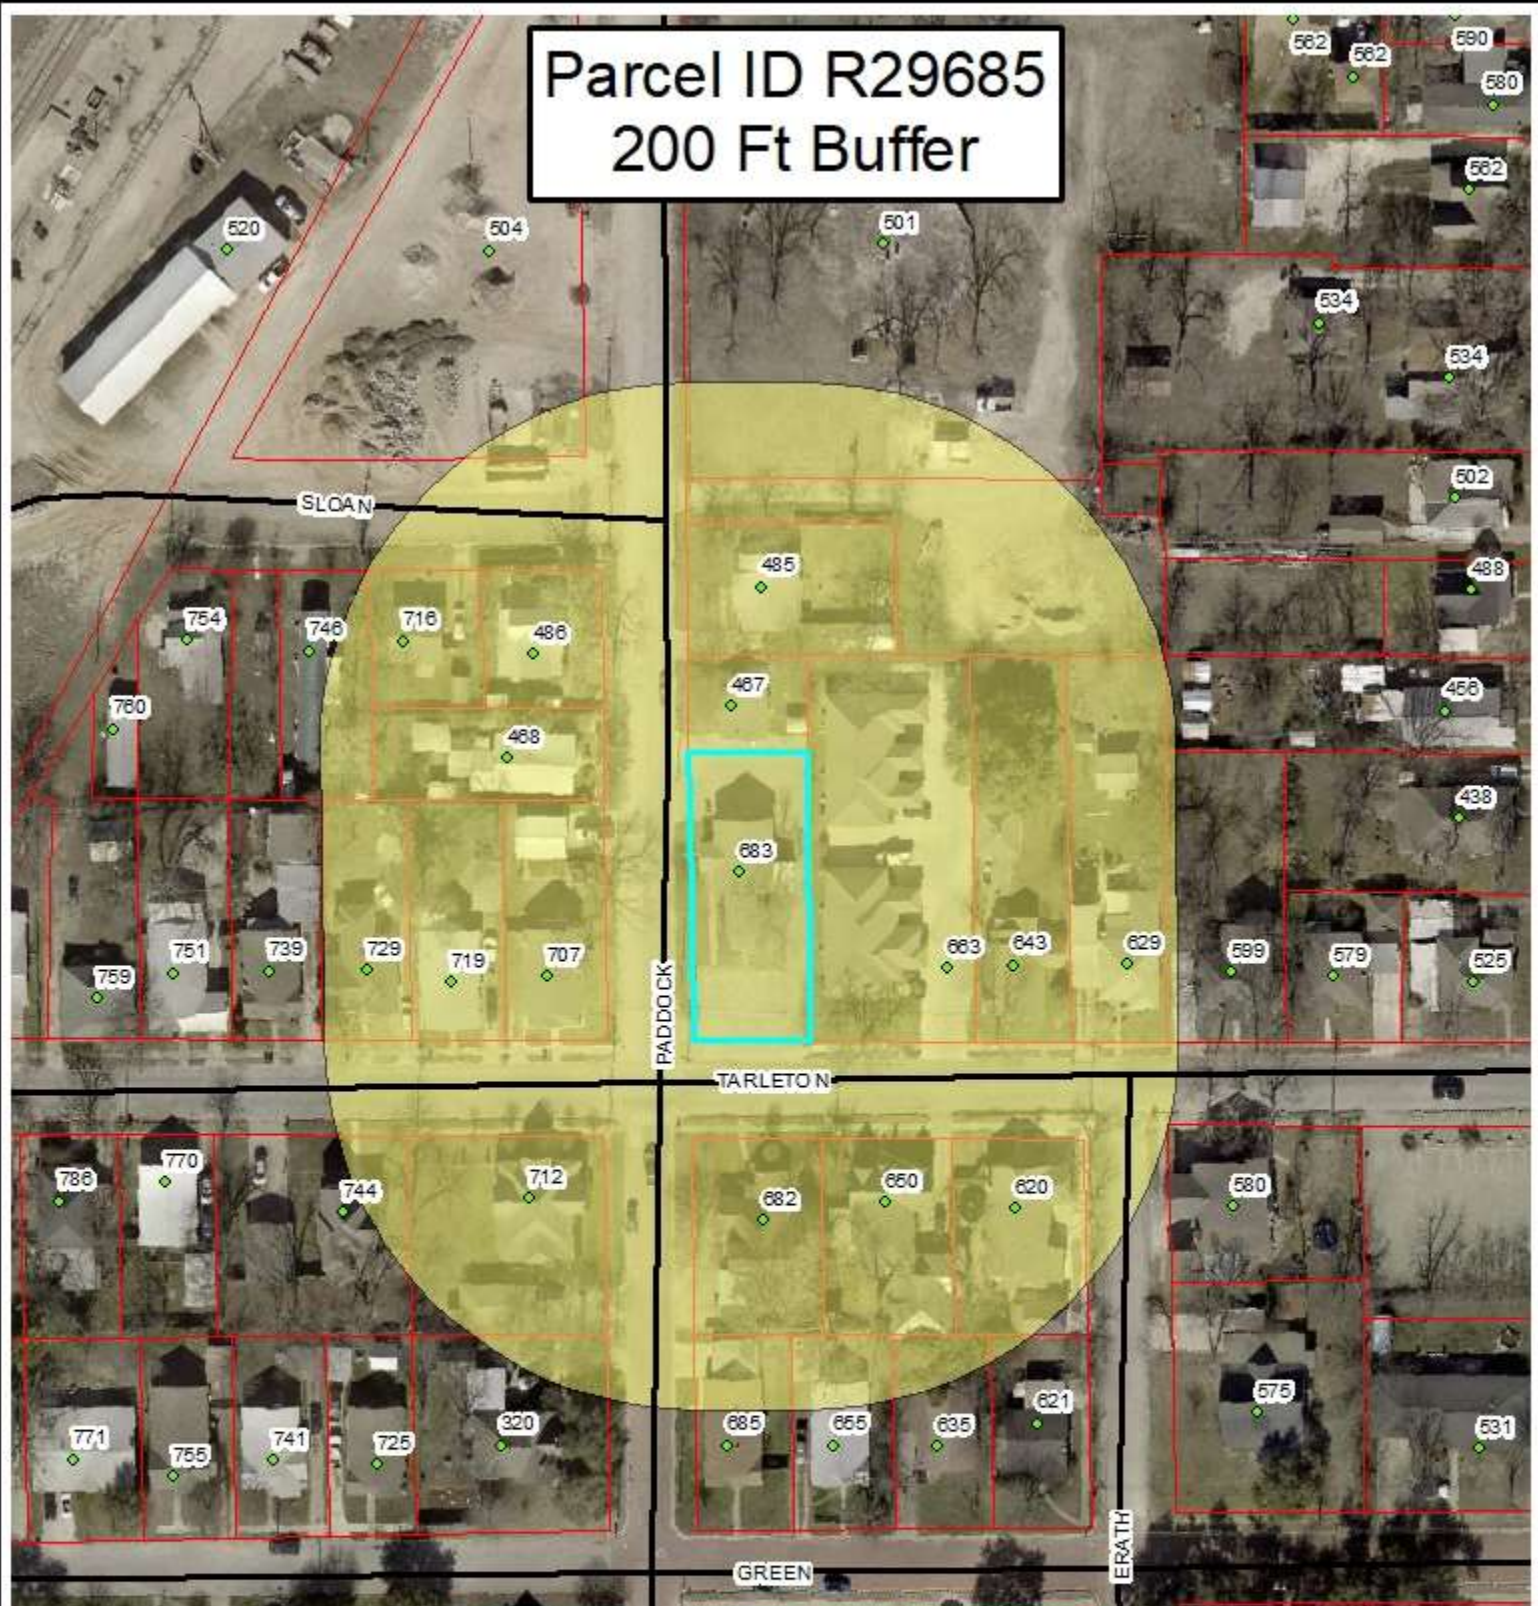

Parcel ID R29685 200 Ft Buffer

Legend

- ◆ Addresses
- Roads
- R29685 Buffer
- Parcels

The City of Stephenville makes every effort to ensure this map is free of errors but does not warrant the map or its features. The City of Stephenville provides this map without any warranty of any kind whatsoever, either express or implied.

Parcel ID R29685

Current Zoning - B2 Retail & Commercial

Legend

- ◆ Addresses
 - Roads
 - Parcels
- ZONING**
- AG - Agricultural
 - B-1 - Neighborhood Business
 - B-2 - Retail and Commercial Business
 - B-3 - Central Business
 - B-4 - Private Club
 - CTS - City, Tareyton, School
 - DT - Downtown
 - IND - Industrial
 - PD - Planned Development
 - R-1 - Single Family - 7,500
 - R-1.5 - Single Family - 6,000
 - R-2 - One and Two Family
 - R-3 - Multiple Family
 - RE - Single Family - 1 Acre

Parcel ID R29685 Future Land Use - Single Family

- Legend**
- ◆ Addresses
 - Roads
 - ▭ Parcels
- Future Use**
- Ag/Open Space
 - Office/Neighbor_Bus
 - Commercial
 - Cent Business Dist
 - City/Tarleton/SISD
 - Downtown
 - Industrial
 - Planned Development
 - Single Family
 - 1_2 Family
 - Multi-Fam/Resident
 - Duplex/Townhome
 - Manufact Homes