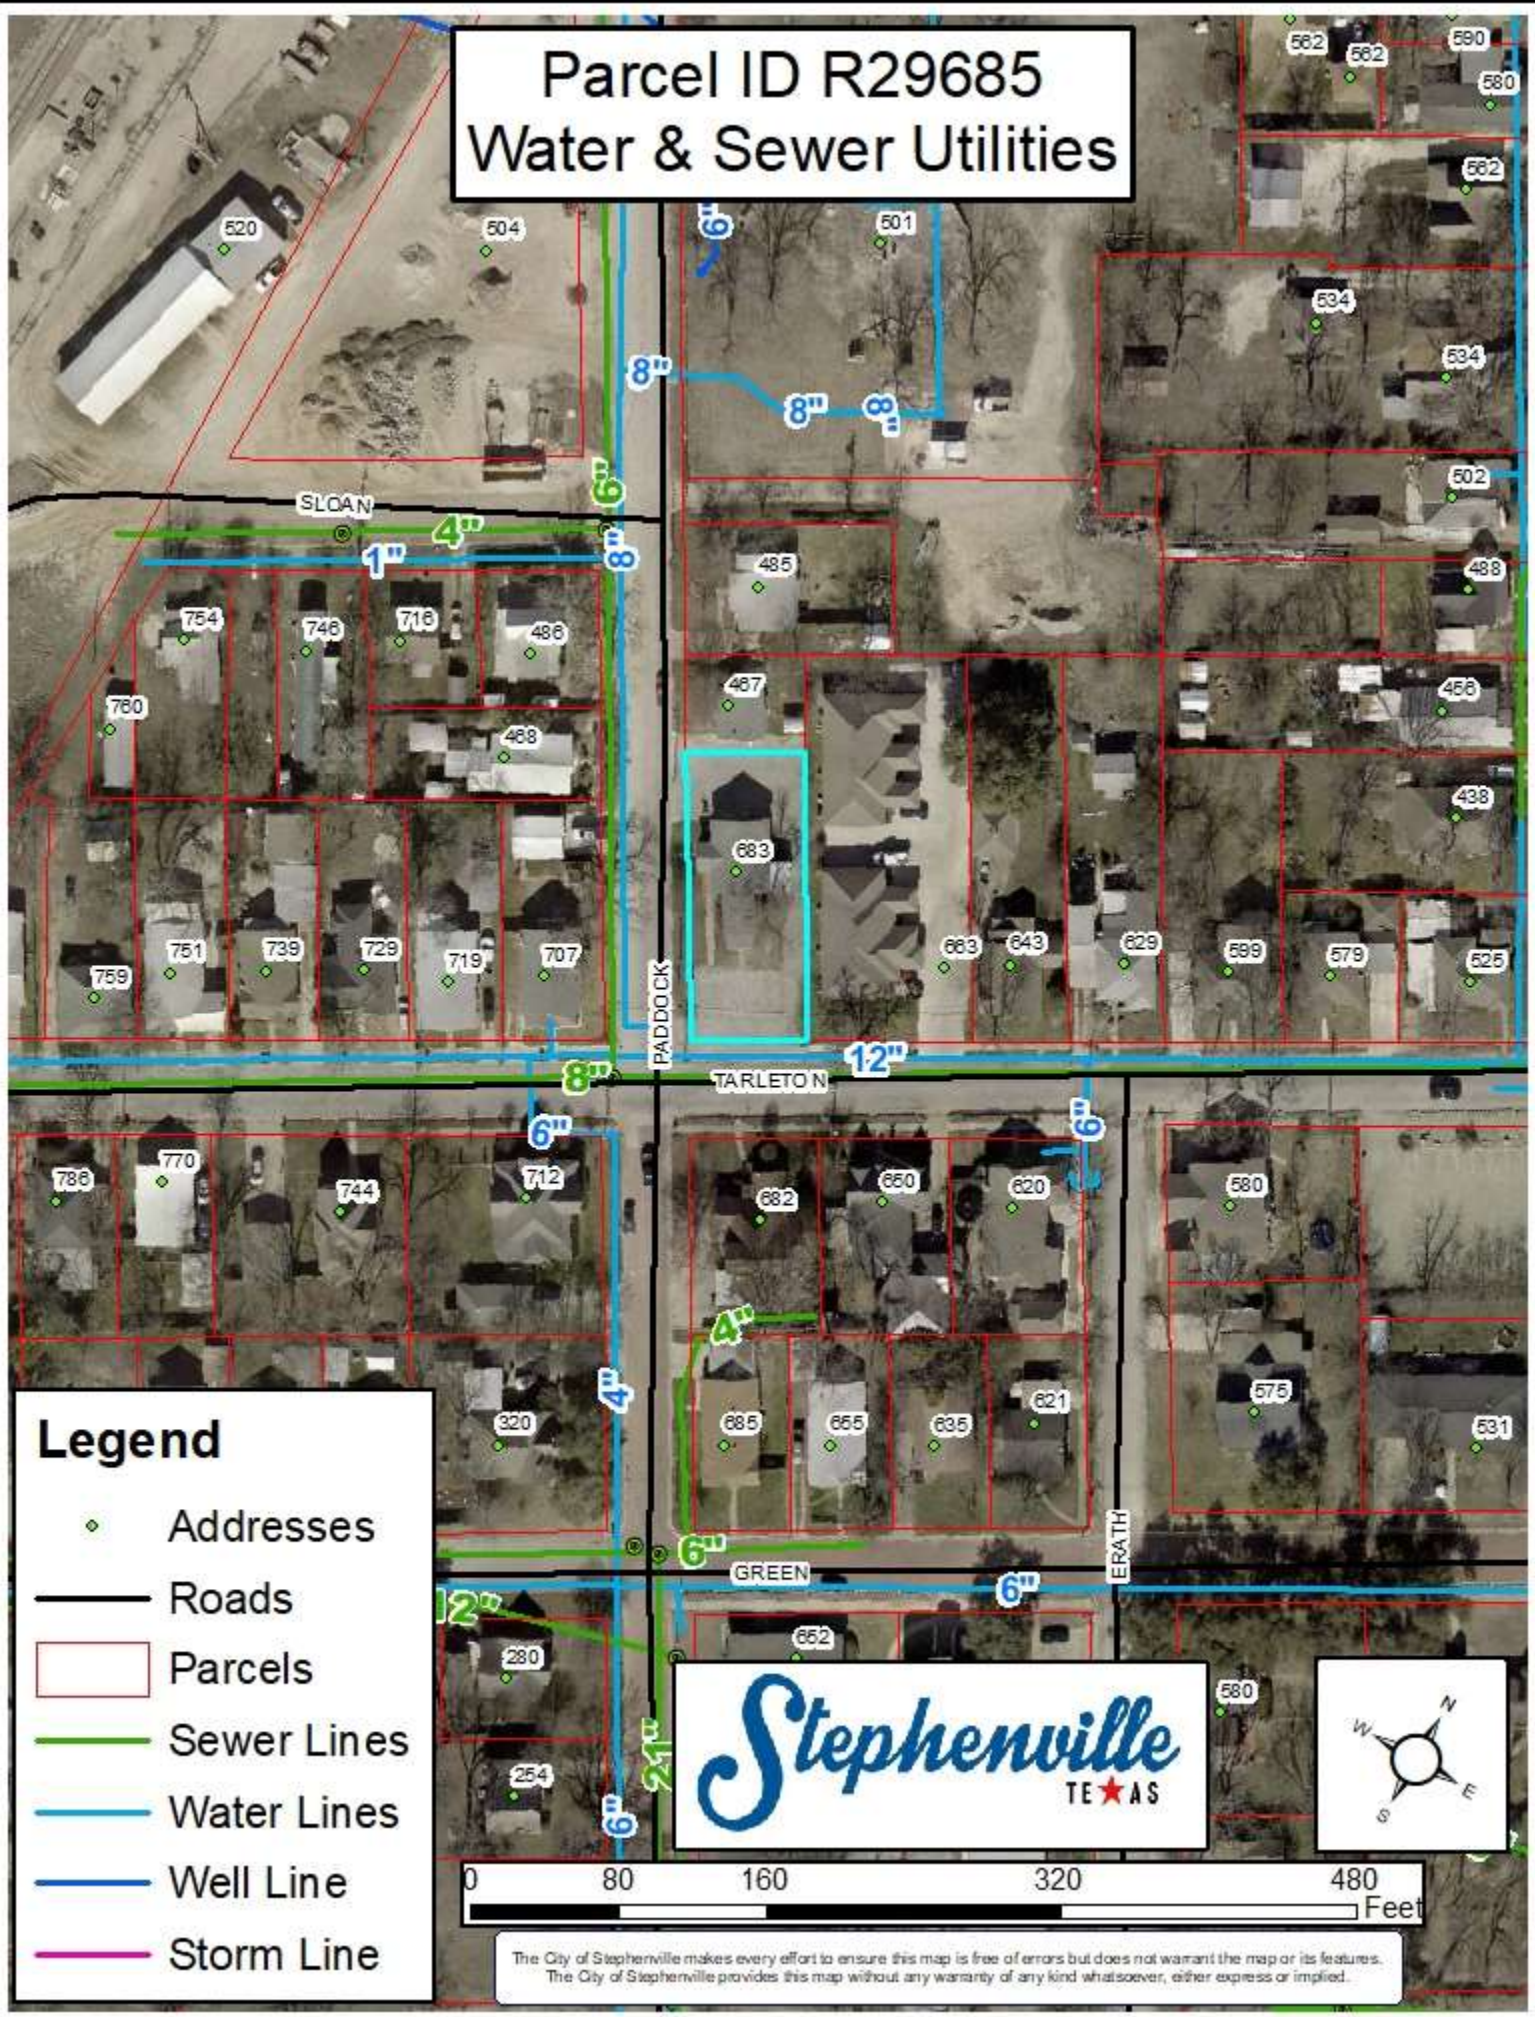

Parcel ID R29685 Water & Sewer Utilities

Legend

- Addresses
- Roads
- Parcels
- Sewer Lines
- Water Lines
- Well Line
- Storm Line