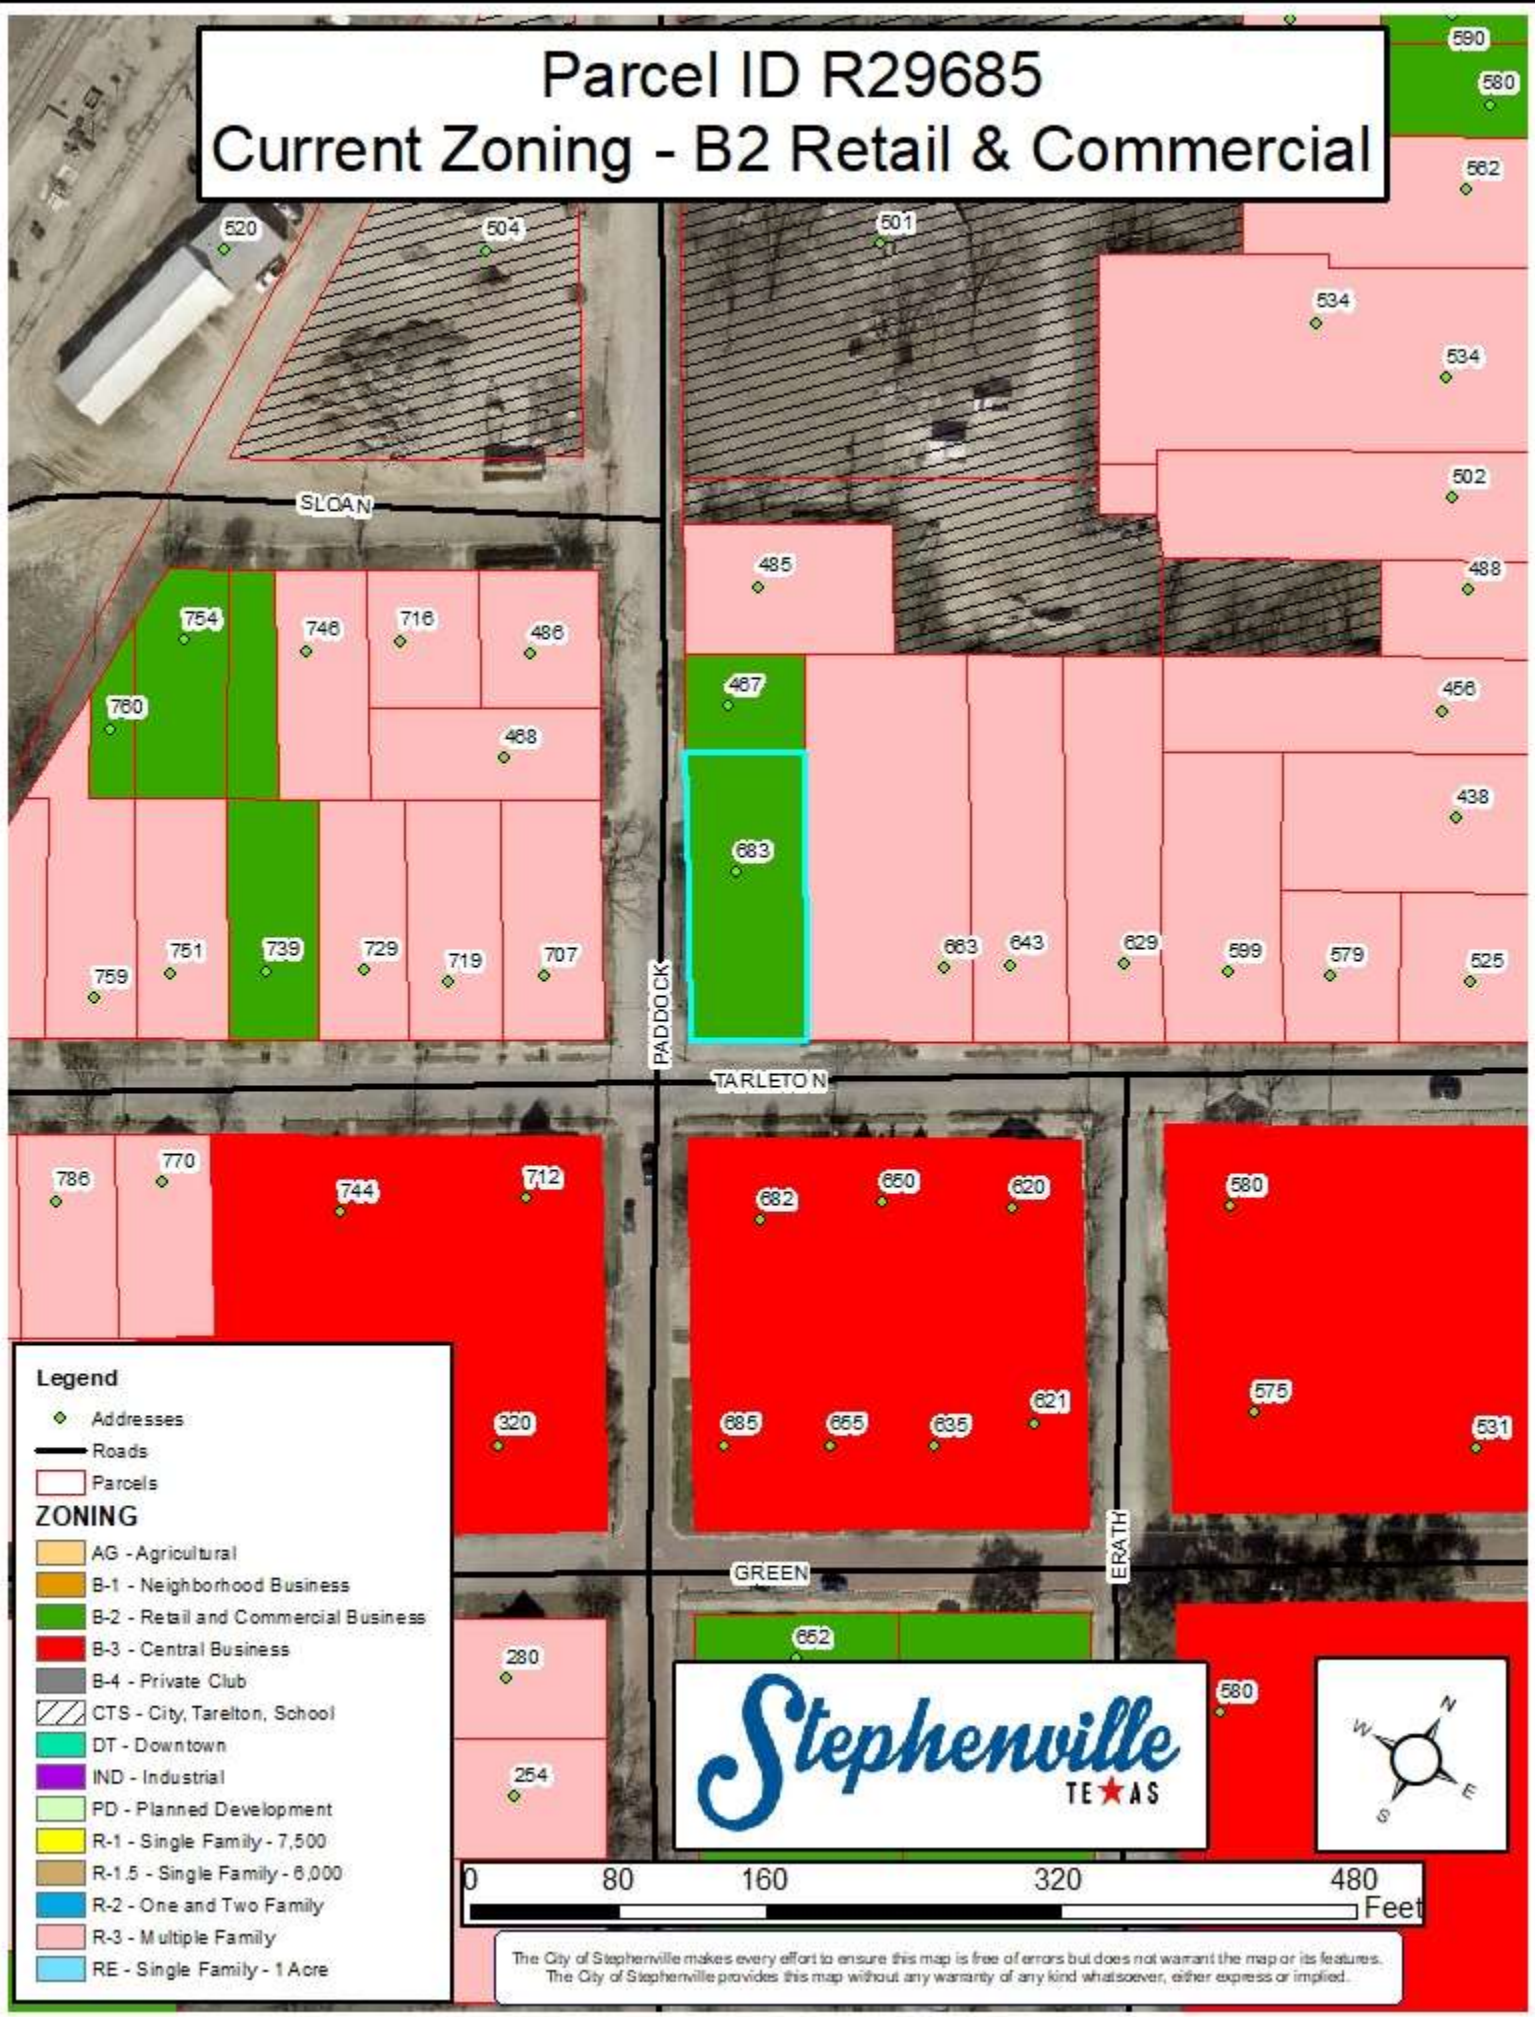

Parcel ID R29685 200 Ft Buffer

Legend

- ◆ Addresses
- Roads
- R29685 Buffer
- Parcels

The City of Stephenville makes every effort to ensure this map is free of errors but does not warrant the map or its features. The City of Stephenville provides this map without any warranty of any kind whatsoever, either express or implied.

Parcel ID R29685

Current Zoning - B2 Retail & Commercial

Legend

- ◆ Addresses
 - Roads
 - Parcels
- ZONING**
- AG - Agricultural
 - B-1 - Neighborhood Business
 - B-2 - Retail and Commercial Business
 - B-3 - Central Business
 - B-4 - Private Club
 - CTS - City, Tareyton, School
 - DT - Downtown
 - IND - Industrial
 - PD - Planned Development
 - R-1 - Single Family - 7,500
 - R-1.5 - Single Family - 6,000
 - R-2 - One and Two Family
 - R-3 - Multiple Family
 - RE - Single Family - 1 Acre

Parcel ID R29685 Future Land Use - Single Family

- Legend**
- ◆ Addresses
 - Roads
 - ▭ Parcels
- Future Use**
- Ag/Open Space
 - Office/Neighbor_Bus
 - Commercial
 - Cent Business Dist
 - City/Tarleton/SISD
 - Downtown
 - Industrial
 - Planned Development
 - Single Family
 - 1_2 Family
 - Multi-Fam/Resident
 - Duplex/Townhome
 - Manufact Homes